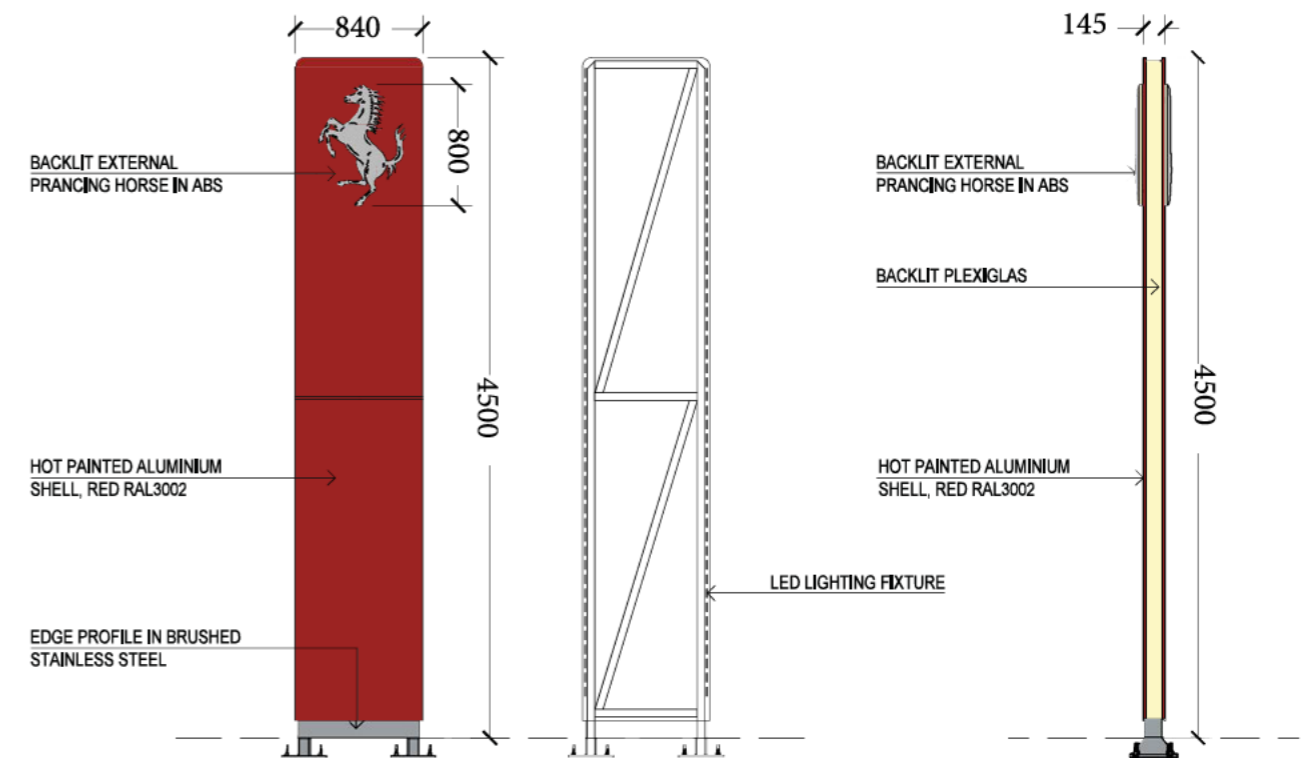

LOCATION 1 - FERRARI TOTEM
DRAWING 2019-48-S-1101

Partial Site Plan - Location 1

FRONT ELEVATION
SCALE 1:50

SECTION
SCALE 1:50

SIDE ELEVATION
SCALE 1:50

BASE PLAN
SCALE 1:50

TOP PLAN
SCALE 1:50

Location 1 - Existing Site Photographs