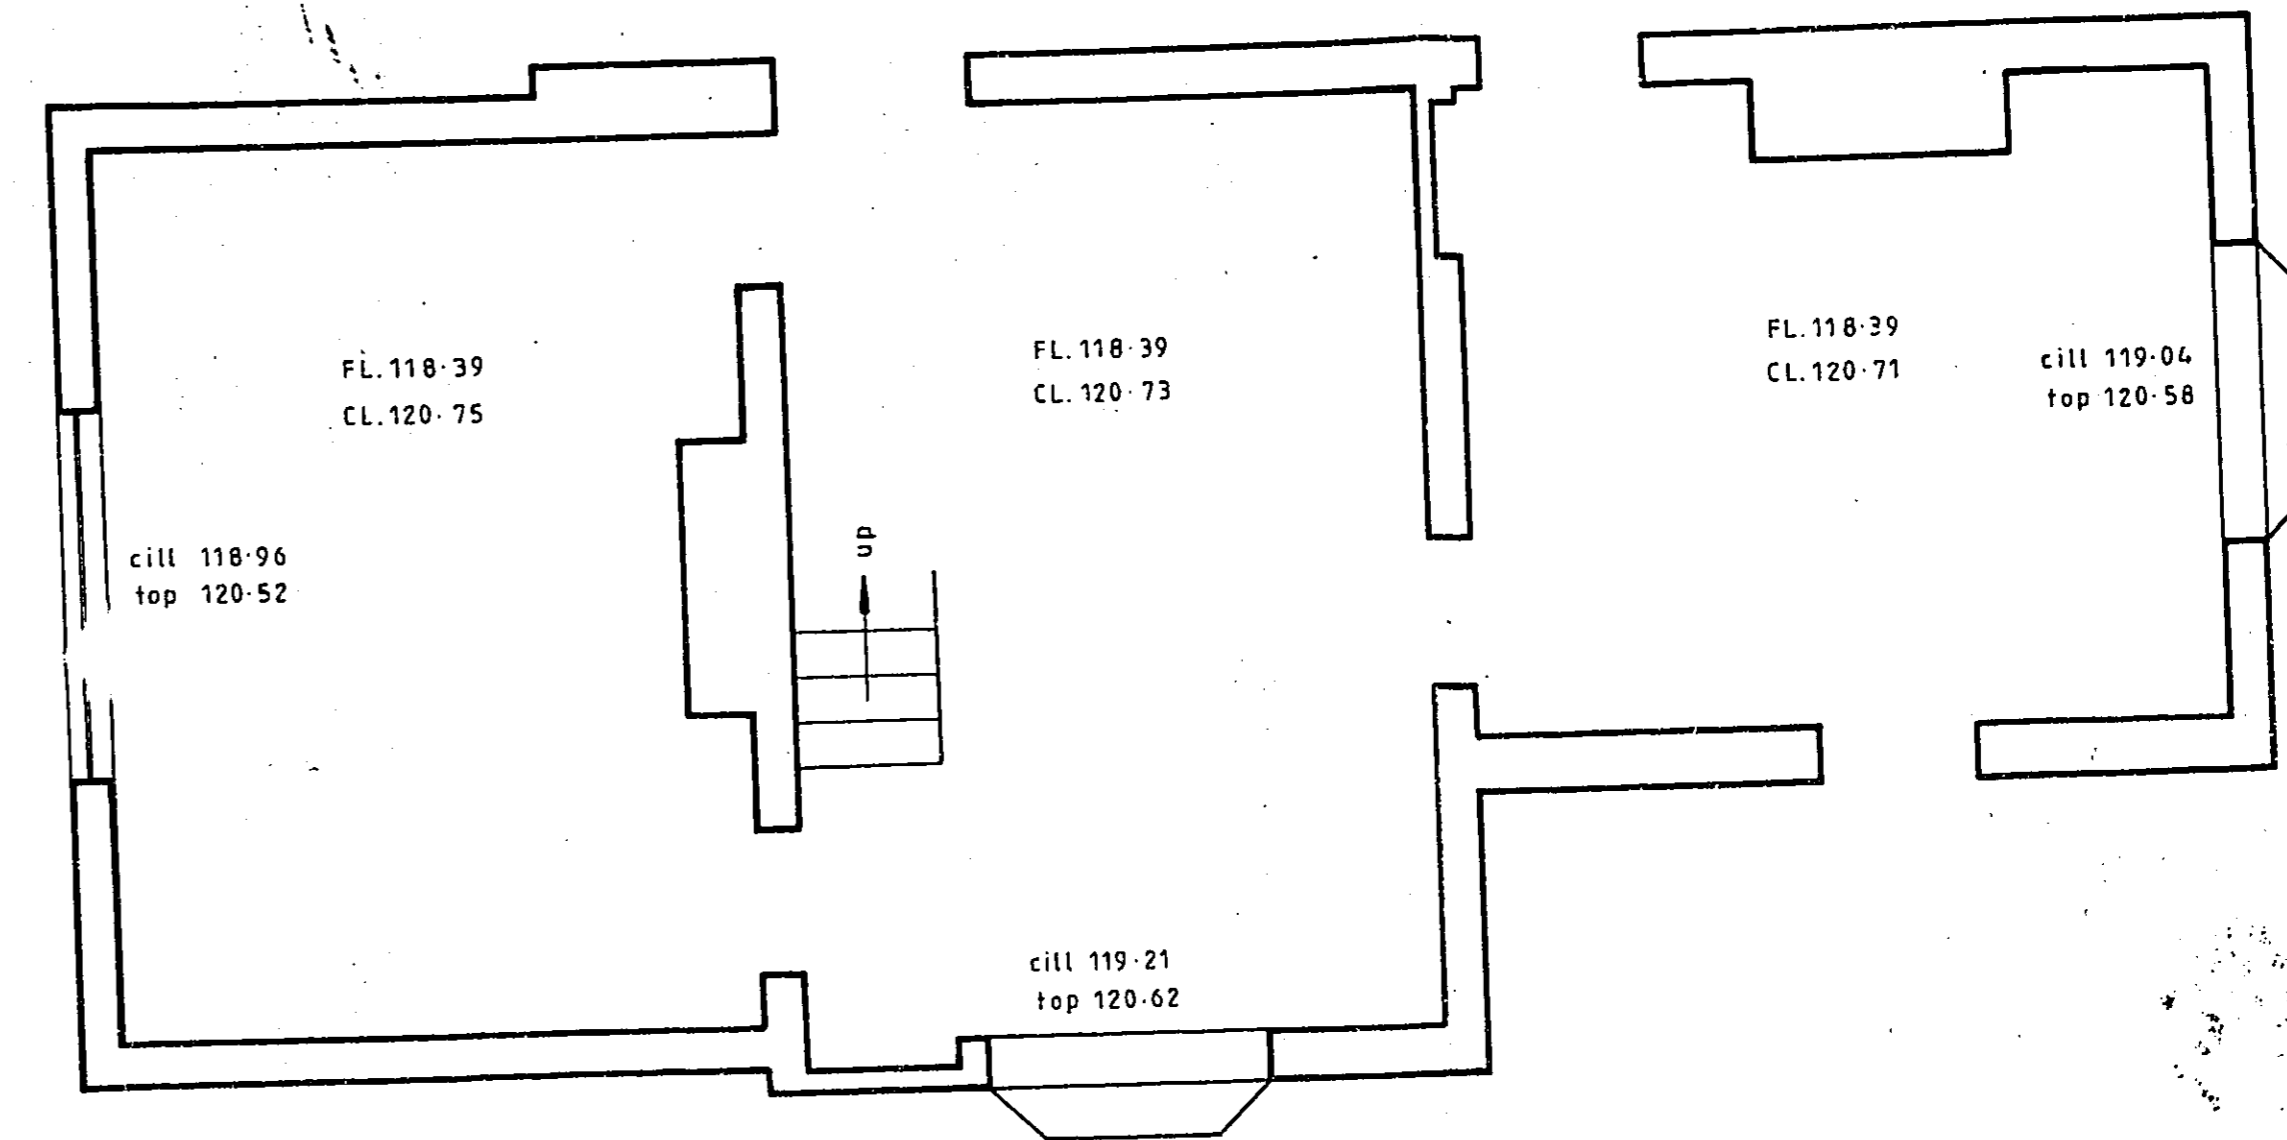

PLAN

NORTHAW PLACE, COOPER LANE, NORTHAW.

8/8

86/971/86

SURVEY OF EXISTING BUILDINGS
NORTHAW PLACE - OFF COOPERS LANE

FOR
HITCHINS (HATFIELD) LTD.
SCALE - 1:50 JOB NO. 1554 OCTOBER 1986

SURVEYED BY
MILTON KEYNES SURVEYS
676 HIGH STREET - STONY STRATFORD
MILTON KEYNES - TEL. 0908-565561

Drawing title
SURVEY OF EXISTING.

THE LODGE - FLOOR PLANS.
Scale 1:50 Date OCT. 86. Drawn

PO. box 717 London NW0 3JL
tel. 01-444 9499
0221-549402

PARTNERSHIP
architects and historic buildings consultants