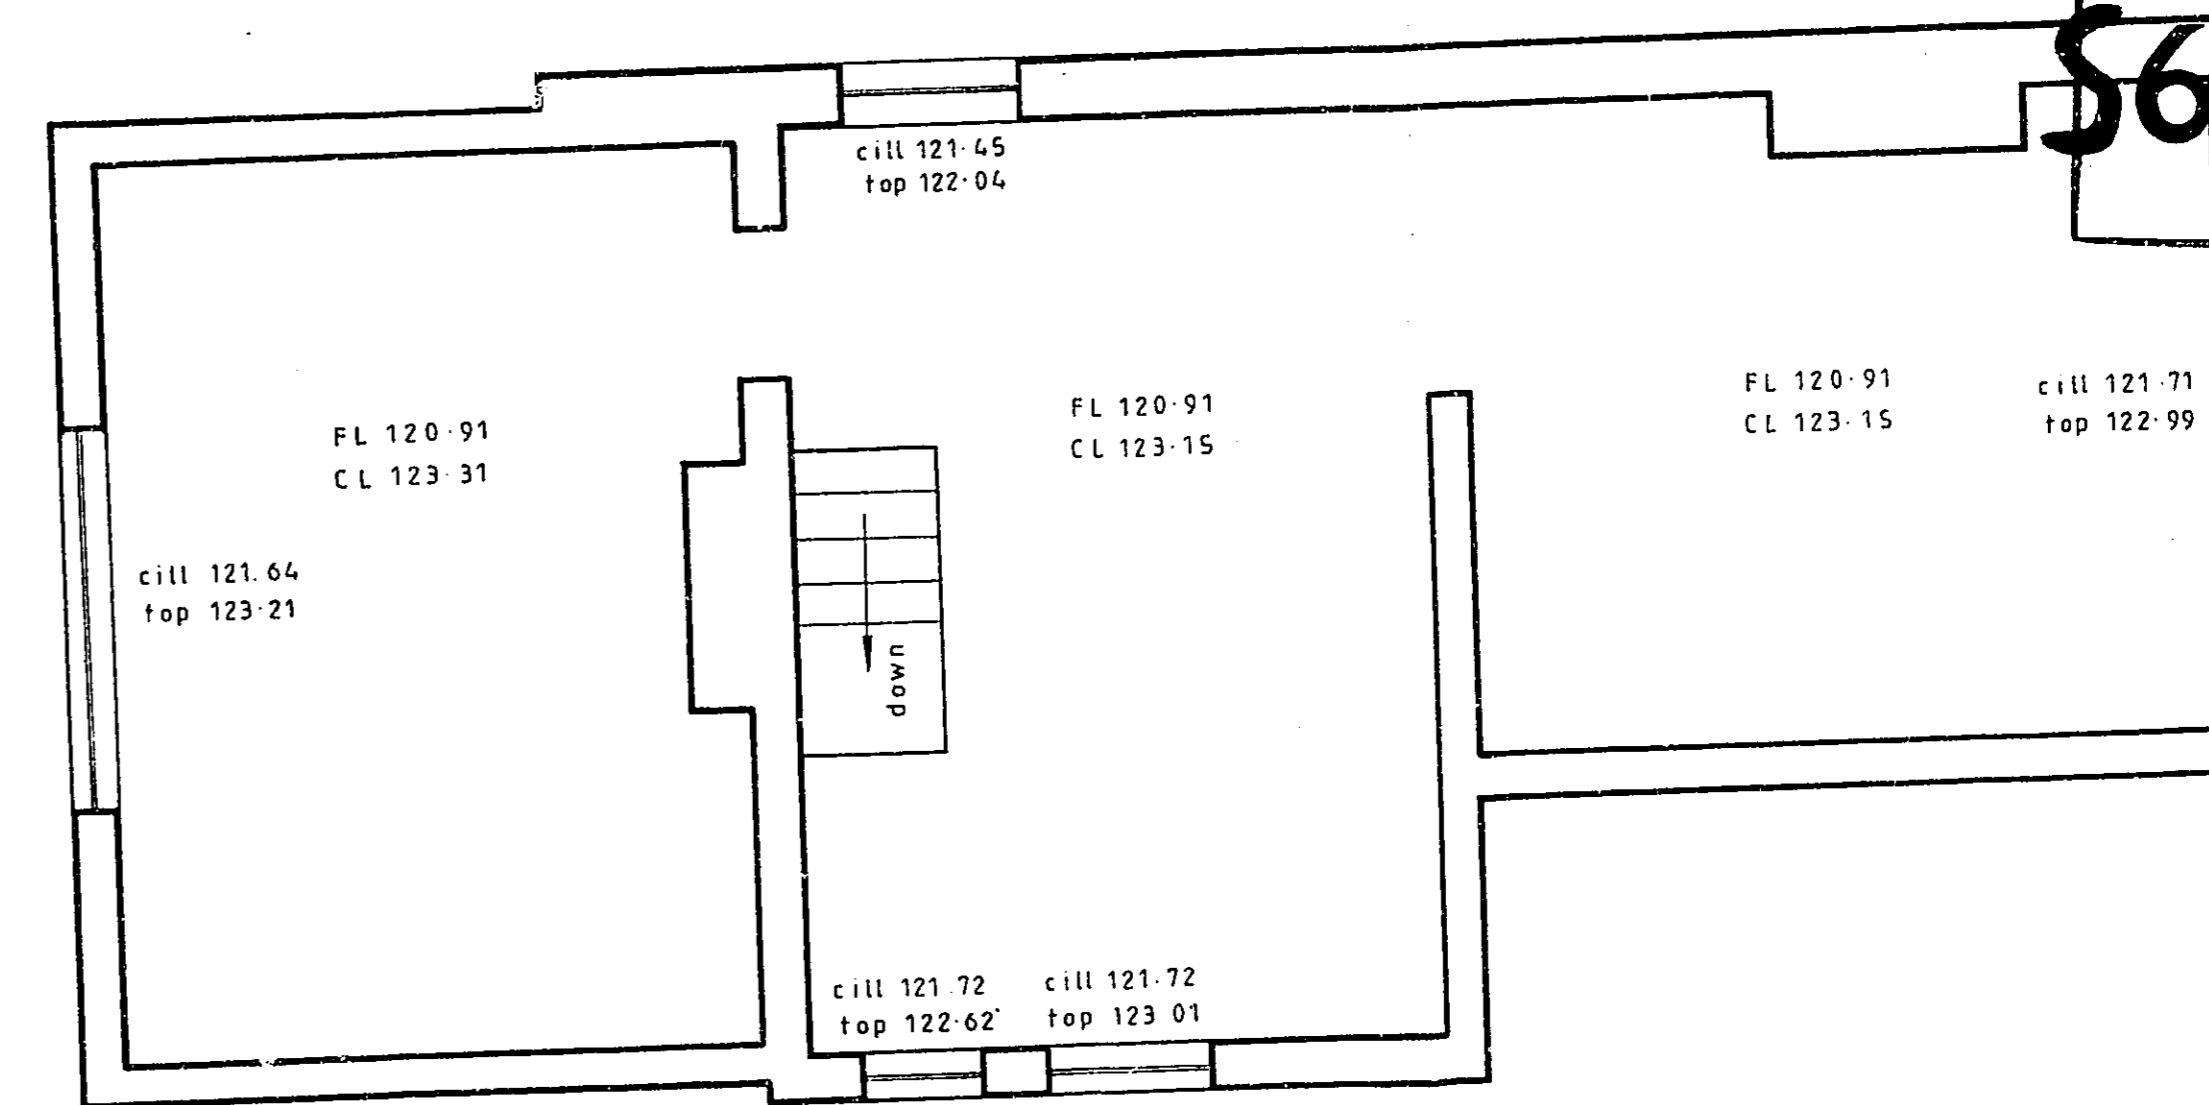

FIRST FLOOR

THE LODGE

OFFICE COPY

WELWYN HATFIELD D.C.
RECEIVED 15 DEC 1986

56/971/86

HITCHINS
TELEPHONE
FAX GROUP 2 AND 3 8007217000
TEL. HATFIELD 80020700

Job title
NORTHAW PLACE

Drawing title
SURVEY OF EXISTING.

THE LODGE - FLOOR PLANS.
Scale 1:50   Date OCT. 86.   Drawn

PO. box 717 London NW0 3JL
tel. 01-444 9499
0221-549402

PARTNERSHIP
architects and historic buildings consultants

H/06/17.

A1

A2

A3

A4

A4

A4

A4

A3

A2

A