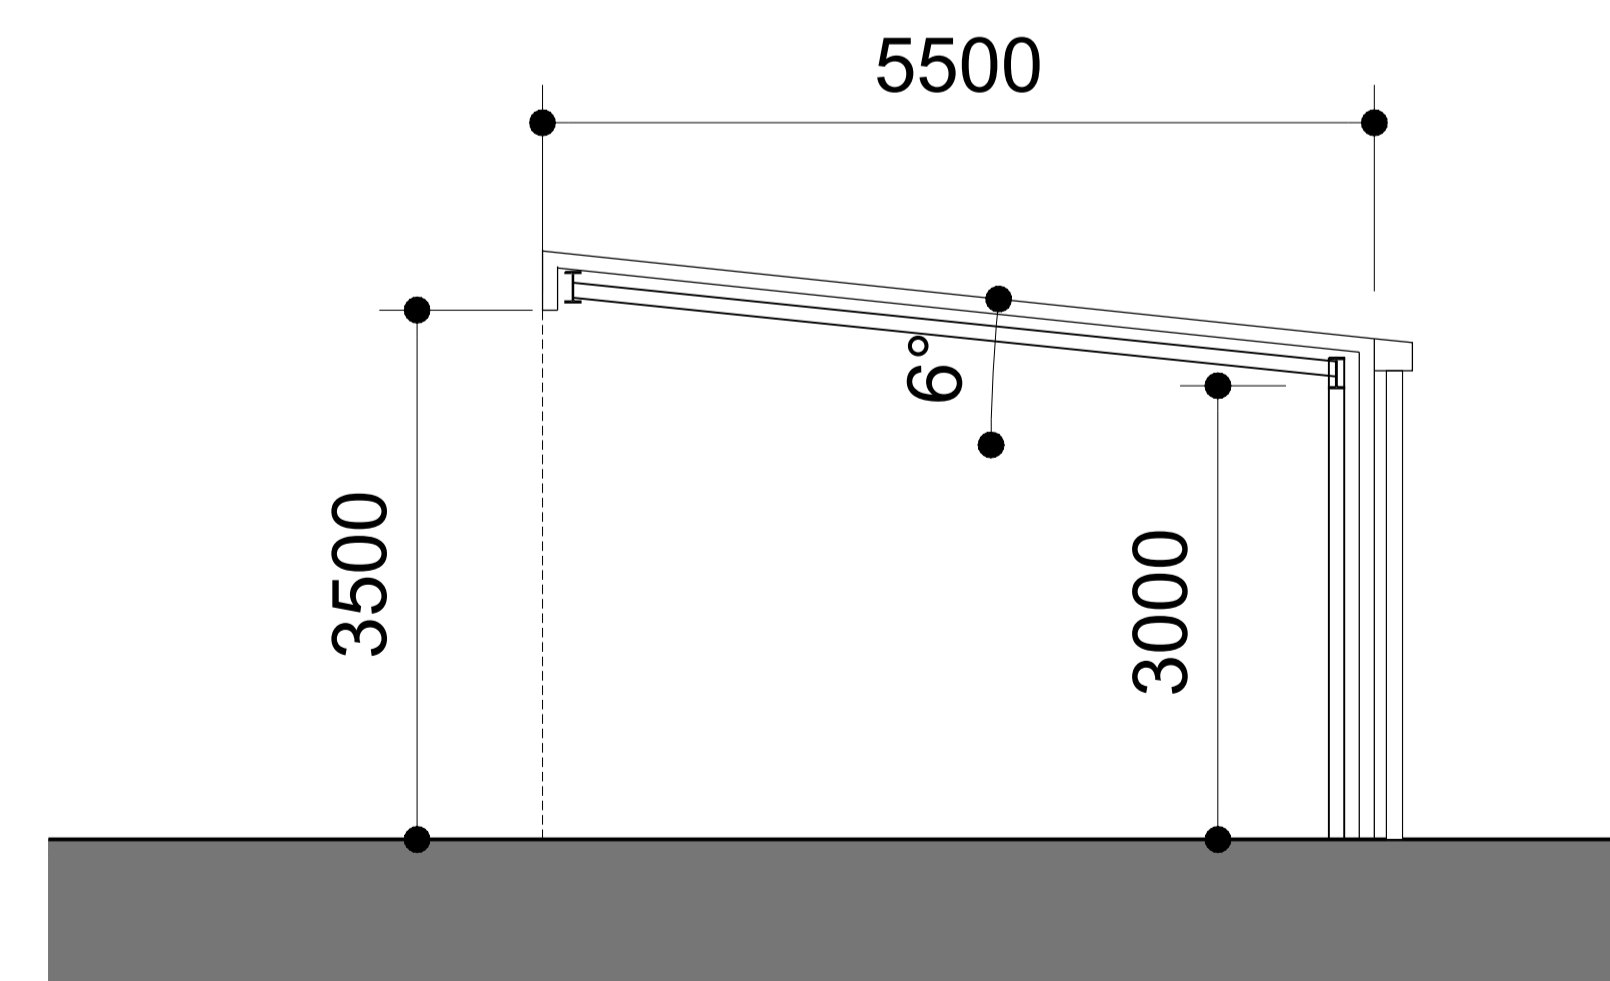

Rev	Amendments	by	chkd	Date
P1	FIRST ISSUE	DP	SD	13/02/22

PLAN
SCALE 1:50

INVERTED CORNER FLASHING DETAIL

ELEVATIONS
SCALE 1:100

SECTION
SCALE 1:50

Project
**PORSCHE CENTRE
HATFIELD**

Drawn By: DP Checked By: SD HNW Project No: 19030 Date Created: DEC. 21

Scale
A1- 1:100

Drawing Title
**PROPOSED CANOPY
ELEVATIONS**

Drawing Status: PRELIMINARY Revision: P1

Drawing Number
19030-HNW-ZZ-ZZ-DR-A-2300

61 North Street, Chichester, West Sussex, PO19 1JH