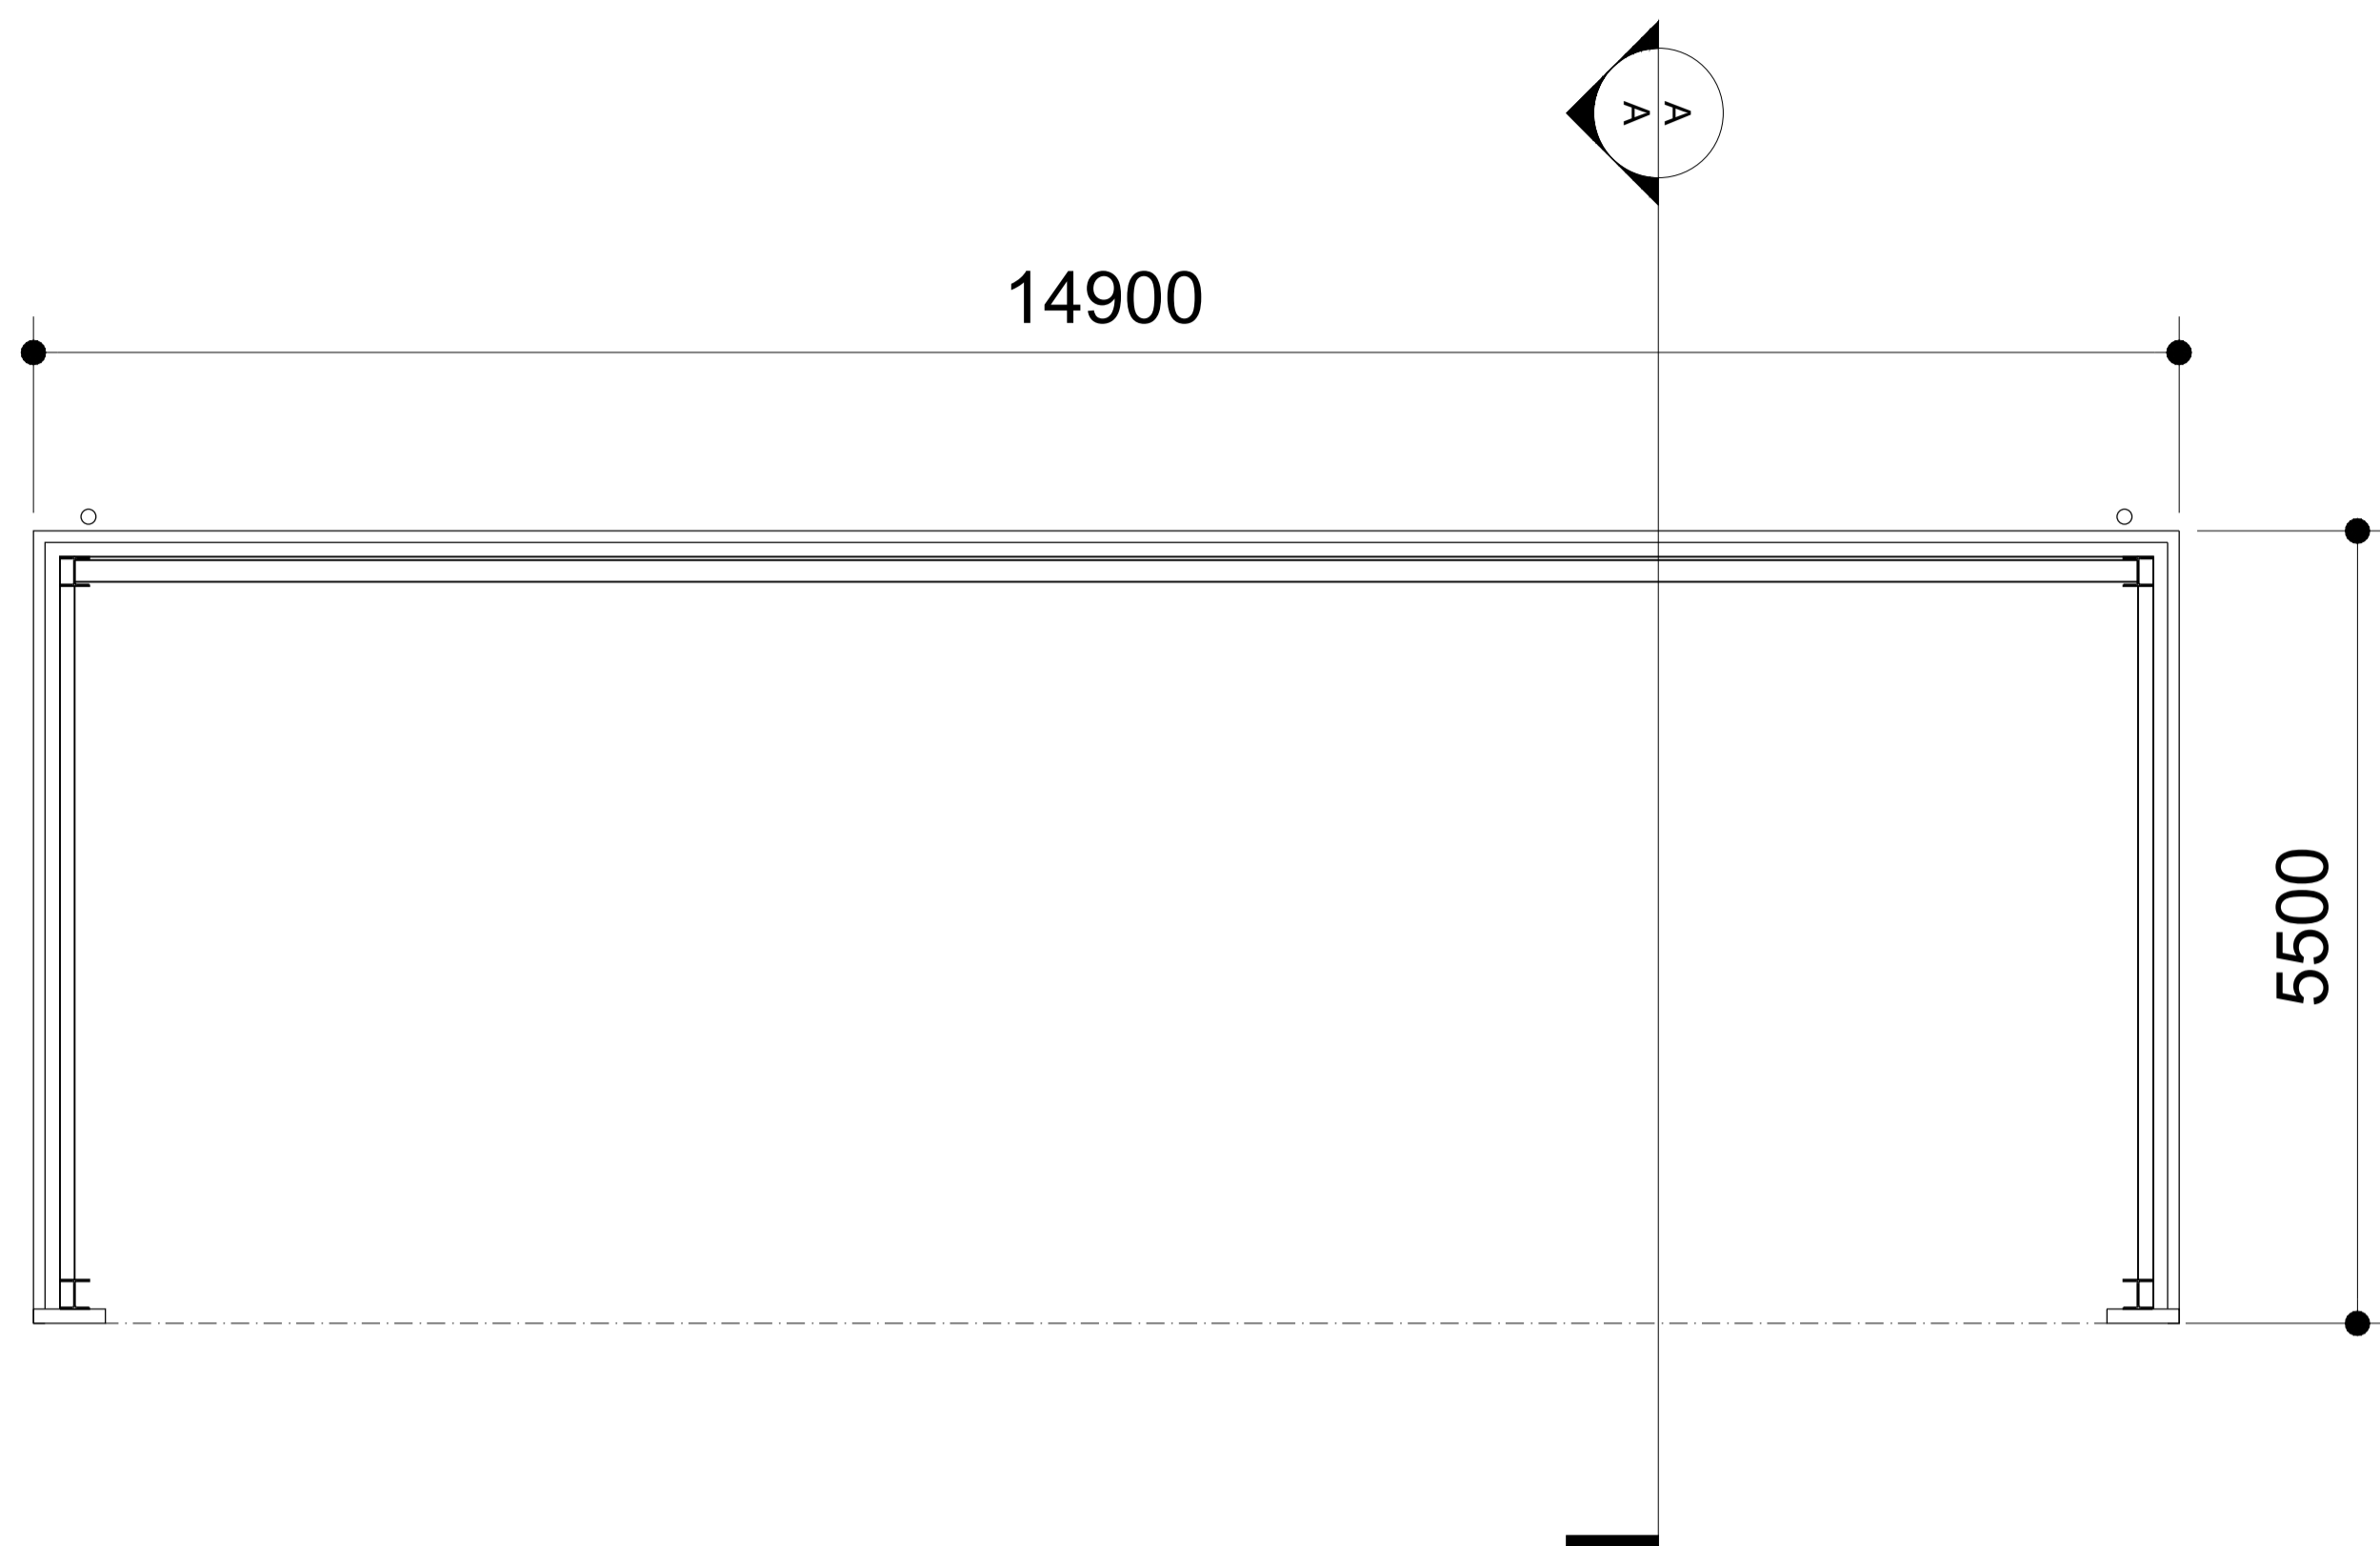

Rev	Amendments	by	chkd	Date
P1	FIRST ISSUE	DP	SD	13/02/22

PLAN
SCALE 1:50

INVERTED CORNER FLASHING DETAIL

ELEVATIONS
SCALE 1:100

SECTION
SCALE 1:50

Project
**PORSCHE CENTRE
HATFIELD**

Drawn By: DP Checked By: SD HNW Project No: 19030 Date Created: DEC. 21

Scale
A1- 1:100

Drawing Title
**PROPOSED CANOPY
ELEVATIONS**

Drawing Status: PRELIMINARY Revision: P1

Drawing Number
19030-HNW-ZZ-ZZ-DR-A-2300

61 North Street, Chichester, West Sussex, PO19 1JH