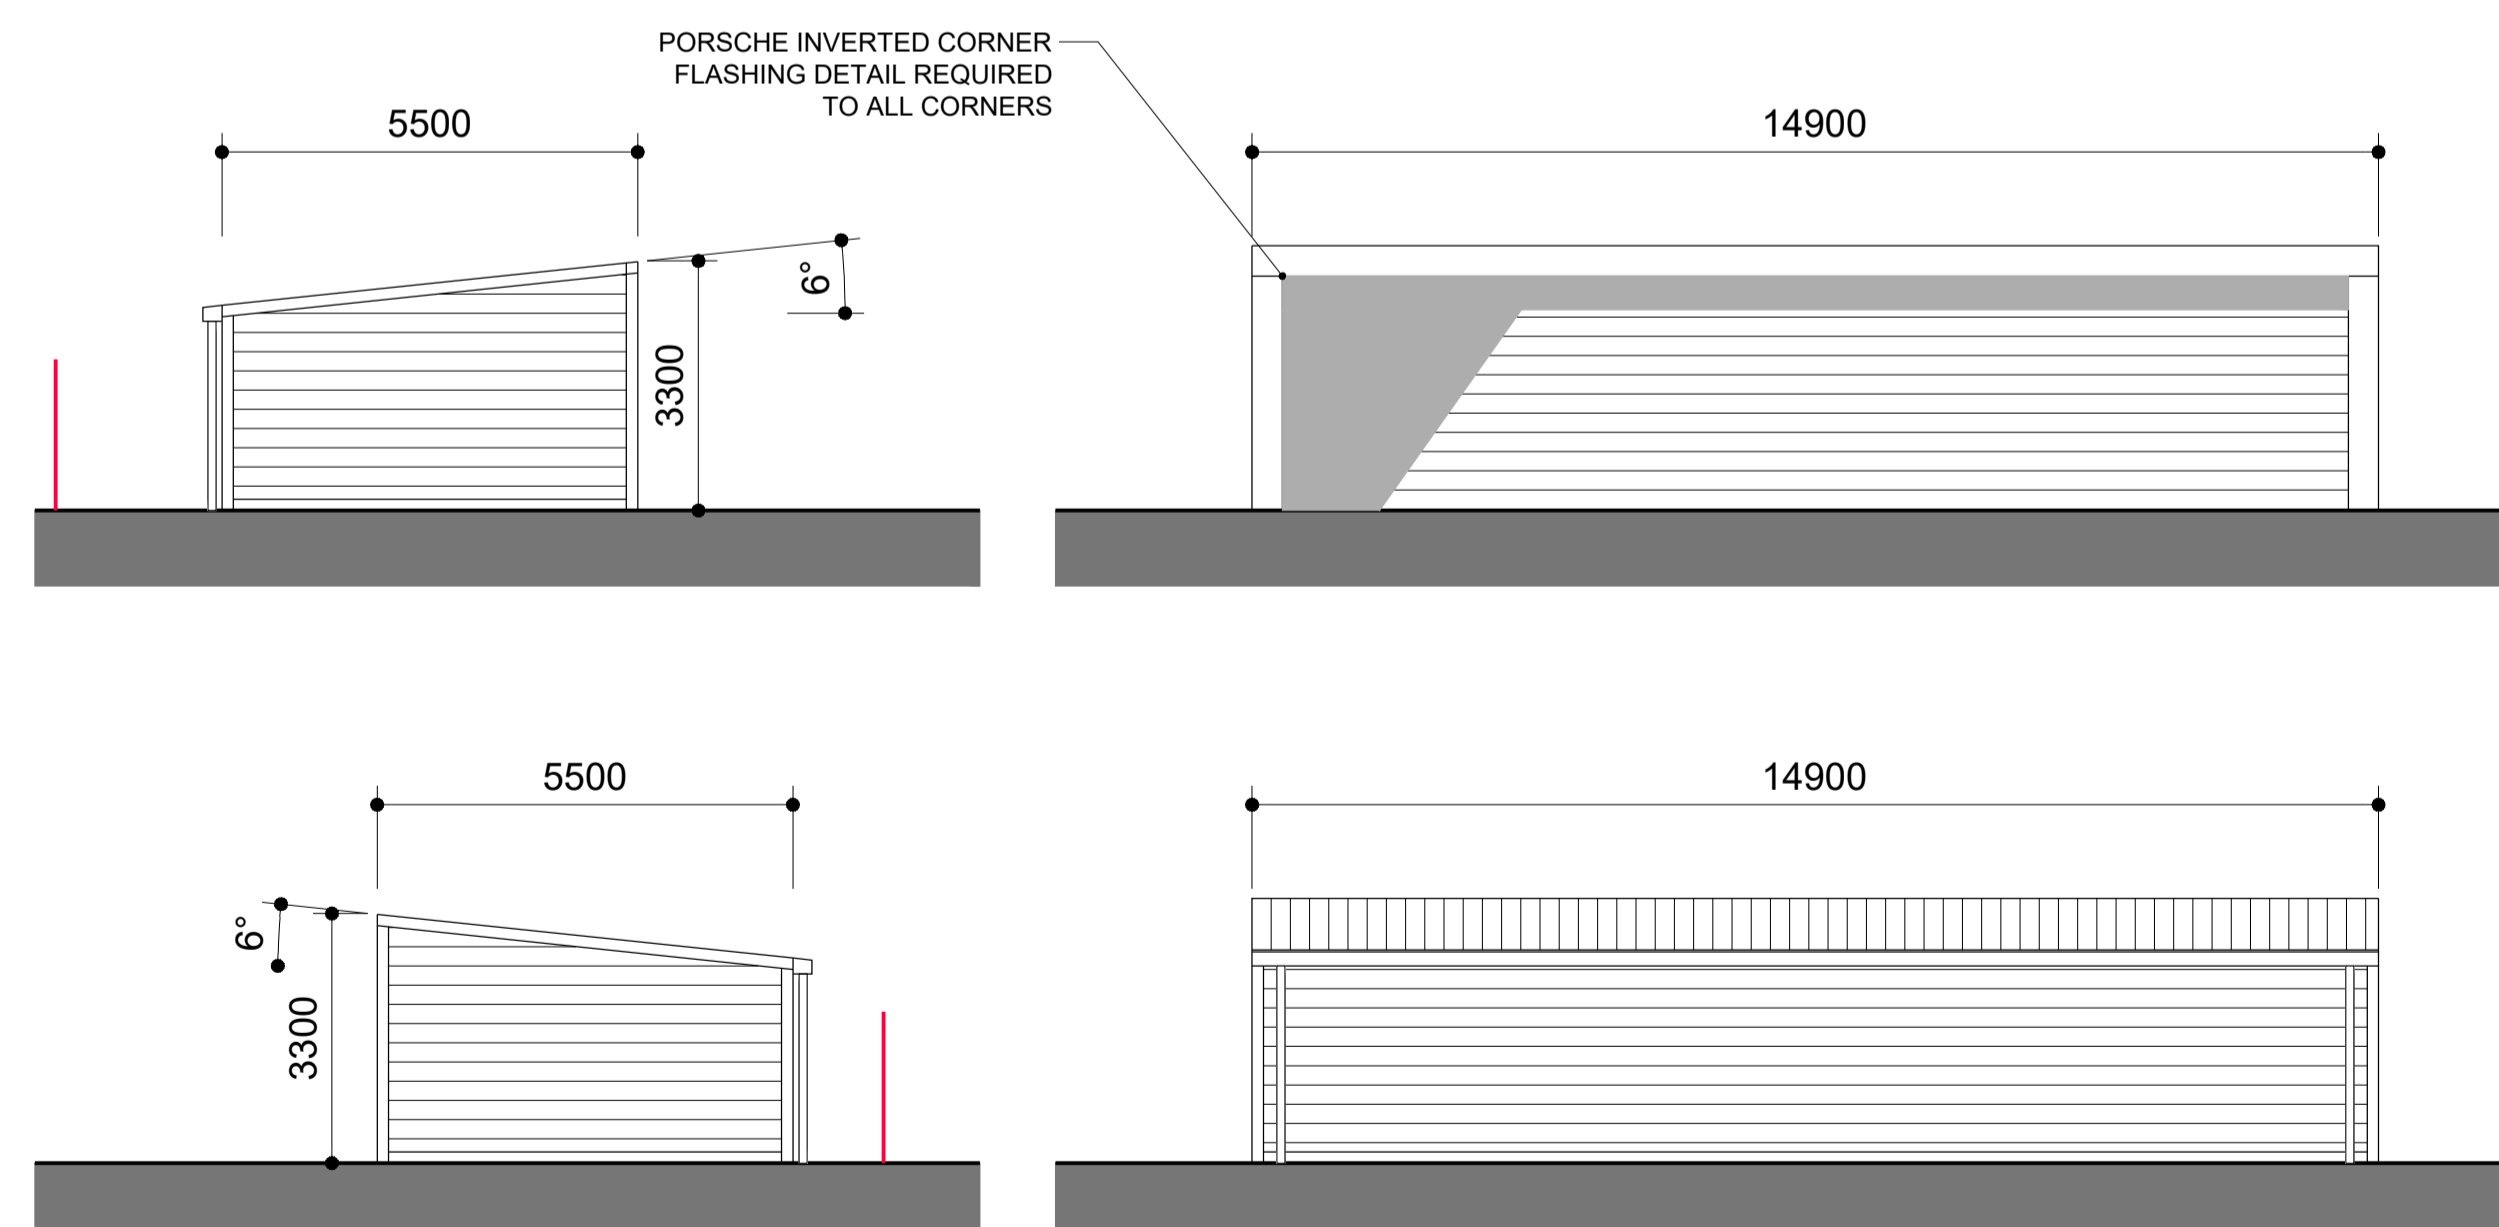

Rev	Amendments	by	chkd	Date
P1	FIRST ISSUE	DP	SD	13/02/22

PLAN
SCALE 1:50

INVERTED CORNER FLASHING DETAIL

ELEVATIONS
SCALE 1:100

SECTION
SCALE 1:50

Project
**PORSCHE CENTRE
HATFIELD**

Drawn By: DP Checked By: SD HNW Project No: 19030 Date Created: DEC. 21

Scale
A1- 1:100

Drawing Title
**PROPOSED CANOPY
ELEVATIONS**

Drawing Status: PRELIMINARY Revision: P1

Drawing Number
19030-HNW-ZZ-ZZ-DR-A-2300

61 North Street, Chichester, West Sussex, PO19 1JH