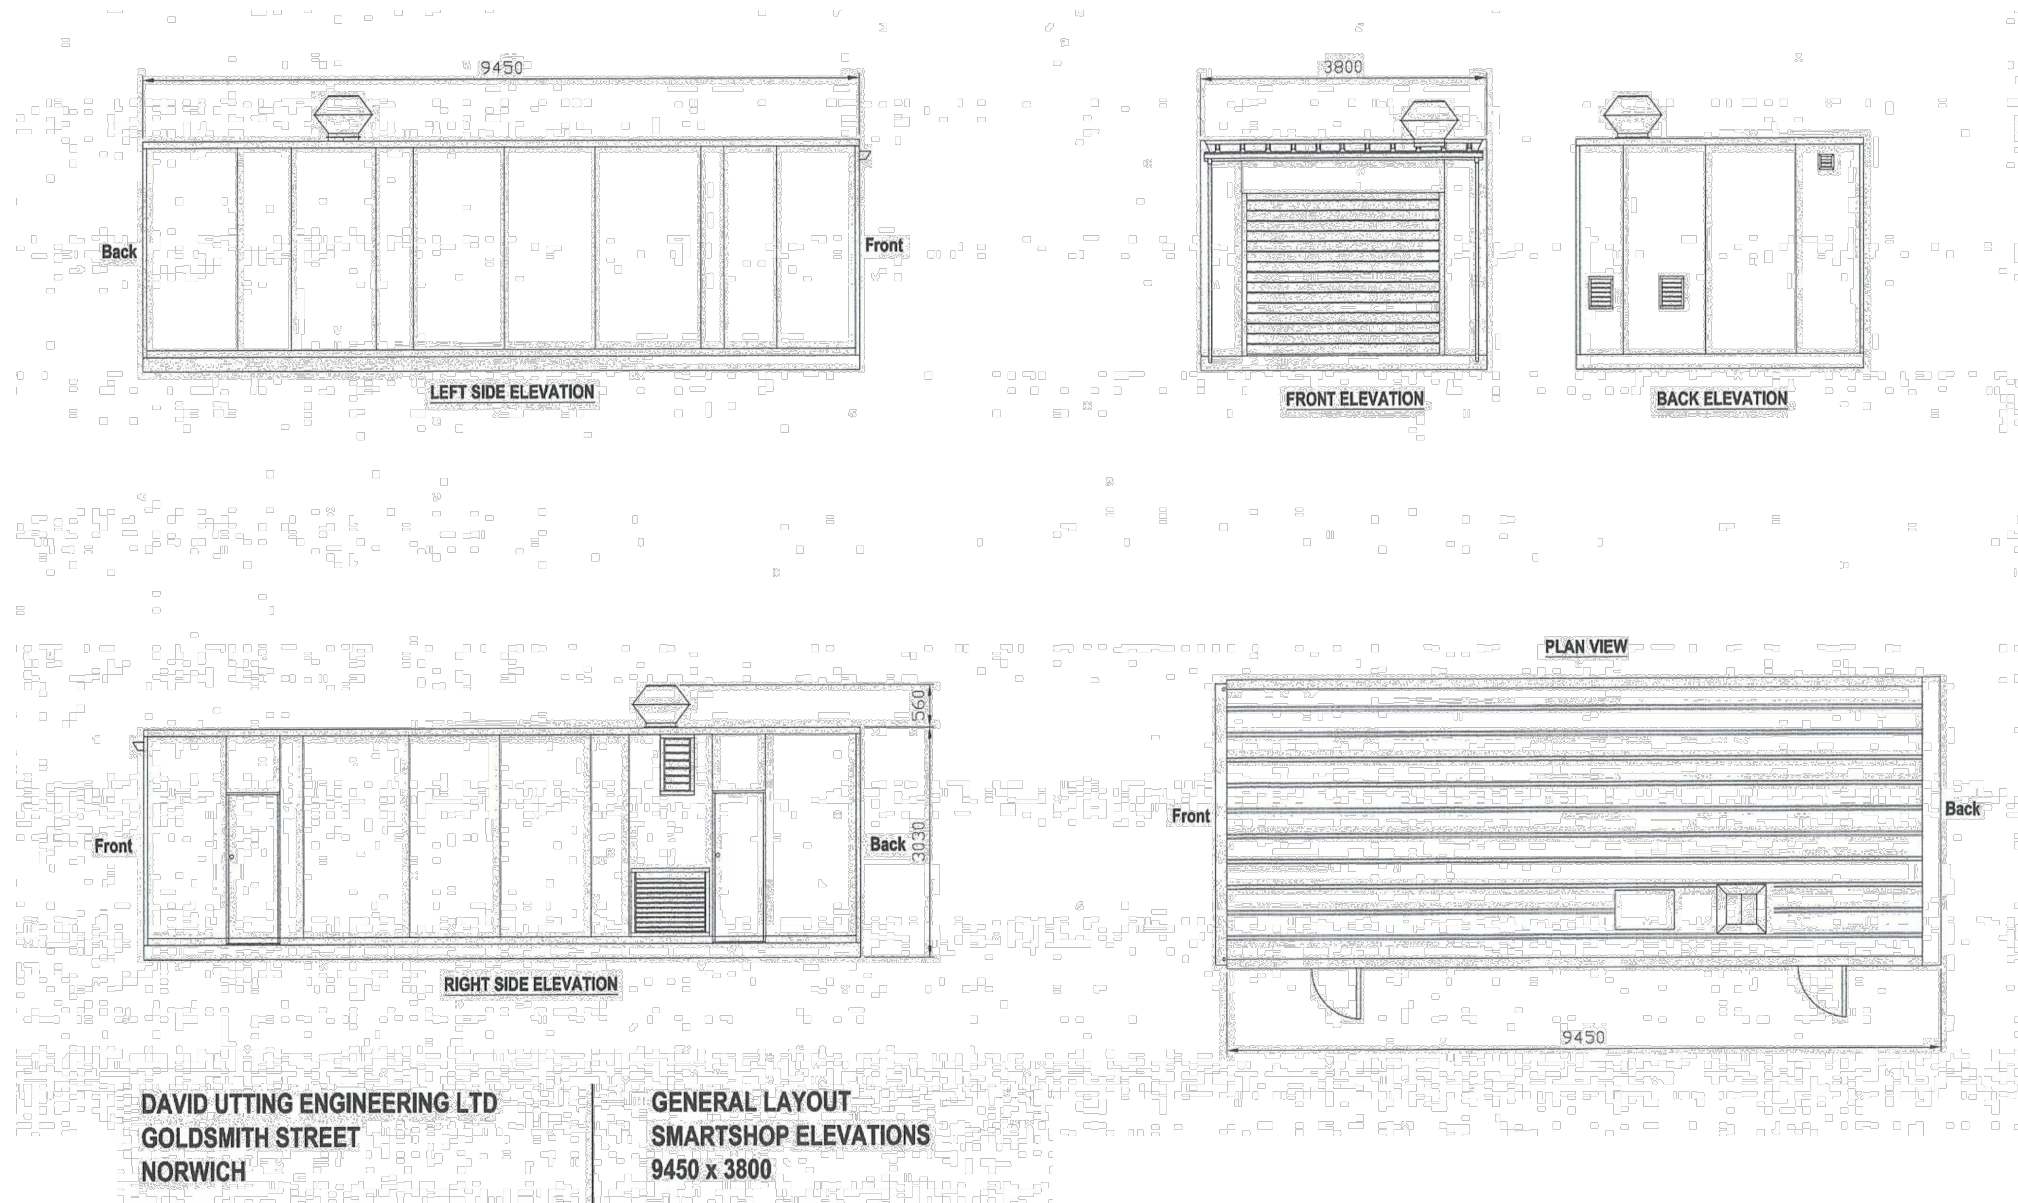

Rev	Amendments	by	chkd	Date
P0	PLANNING ISSUE	MJ	SD	16/08/19

Typical drawing is based on POD details provided by David UttingEngineering Ltd, as noted only.

Project
PORSCHE CENTRE
HATFIELD

Drawn By MJ SD 19030 Date Created AUG 19
Scale A3- 1:500

Drawing Title
SMARTSHOP / POD
ELEVATIONS & PLAN
- AS PROPOSED

Drawing Status INFORMATION Revision P0
Drawing Number 19030-HNW-ZZ-ZZ-DR-A-2101

61 North Street, Chichester, West Sussex, PO19 1NB