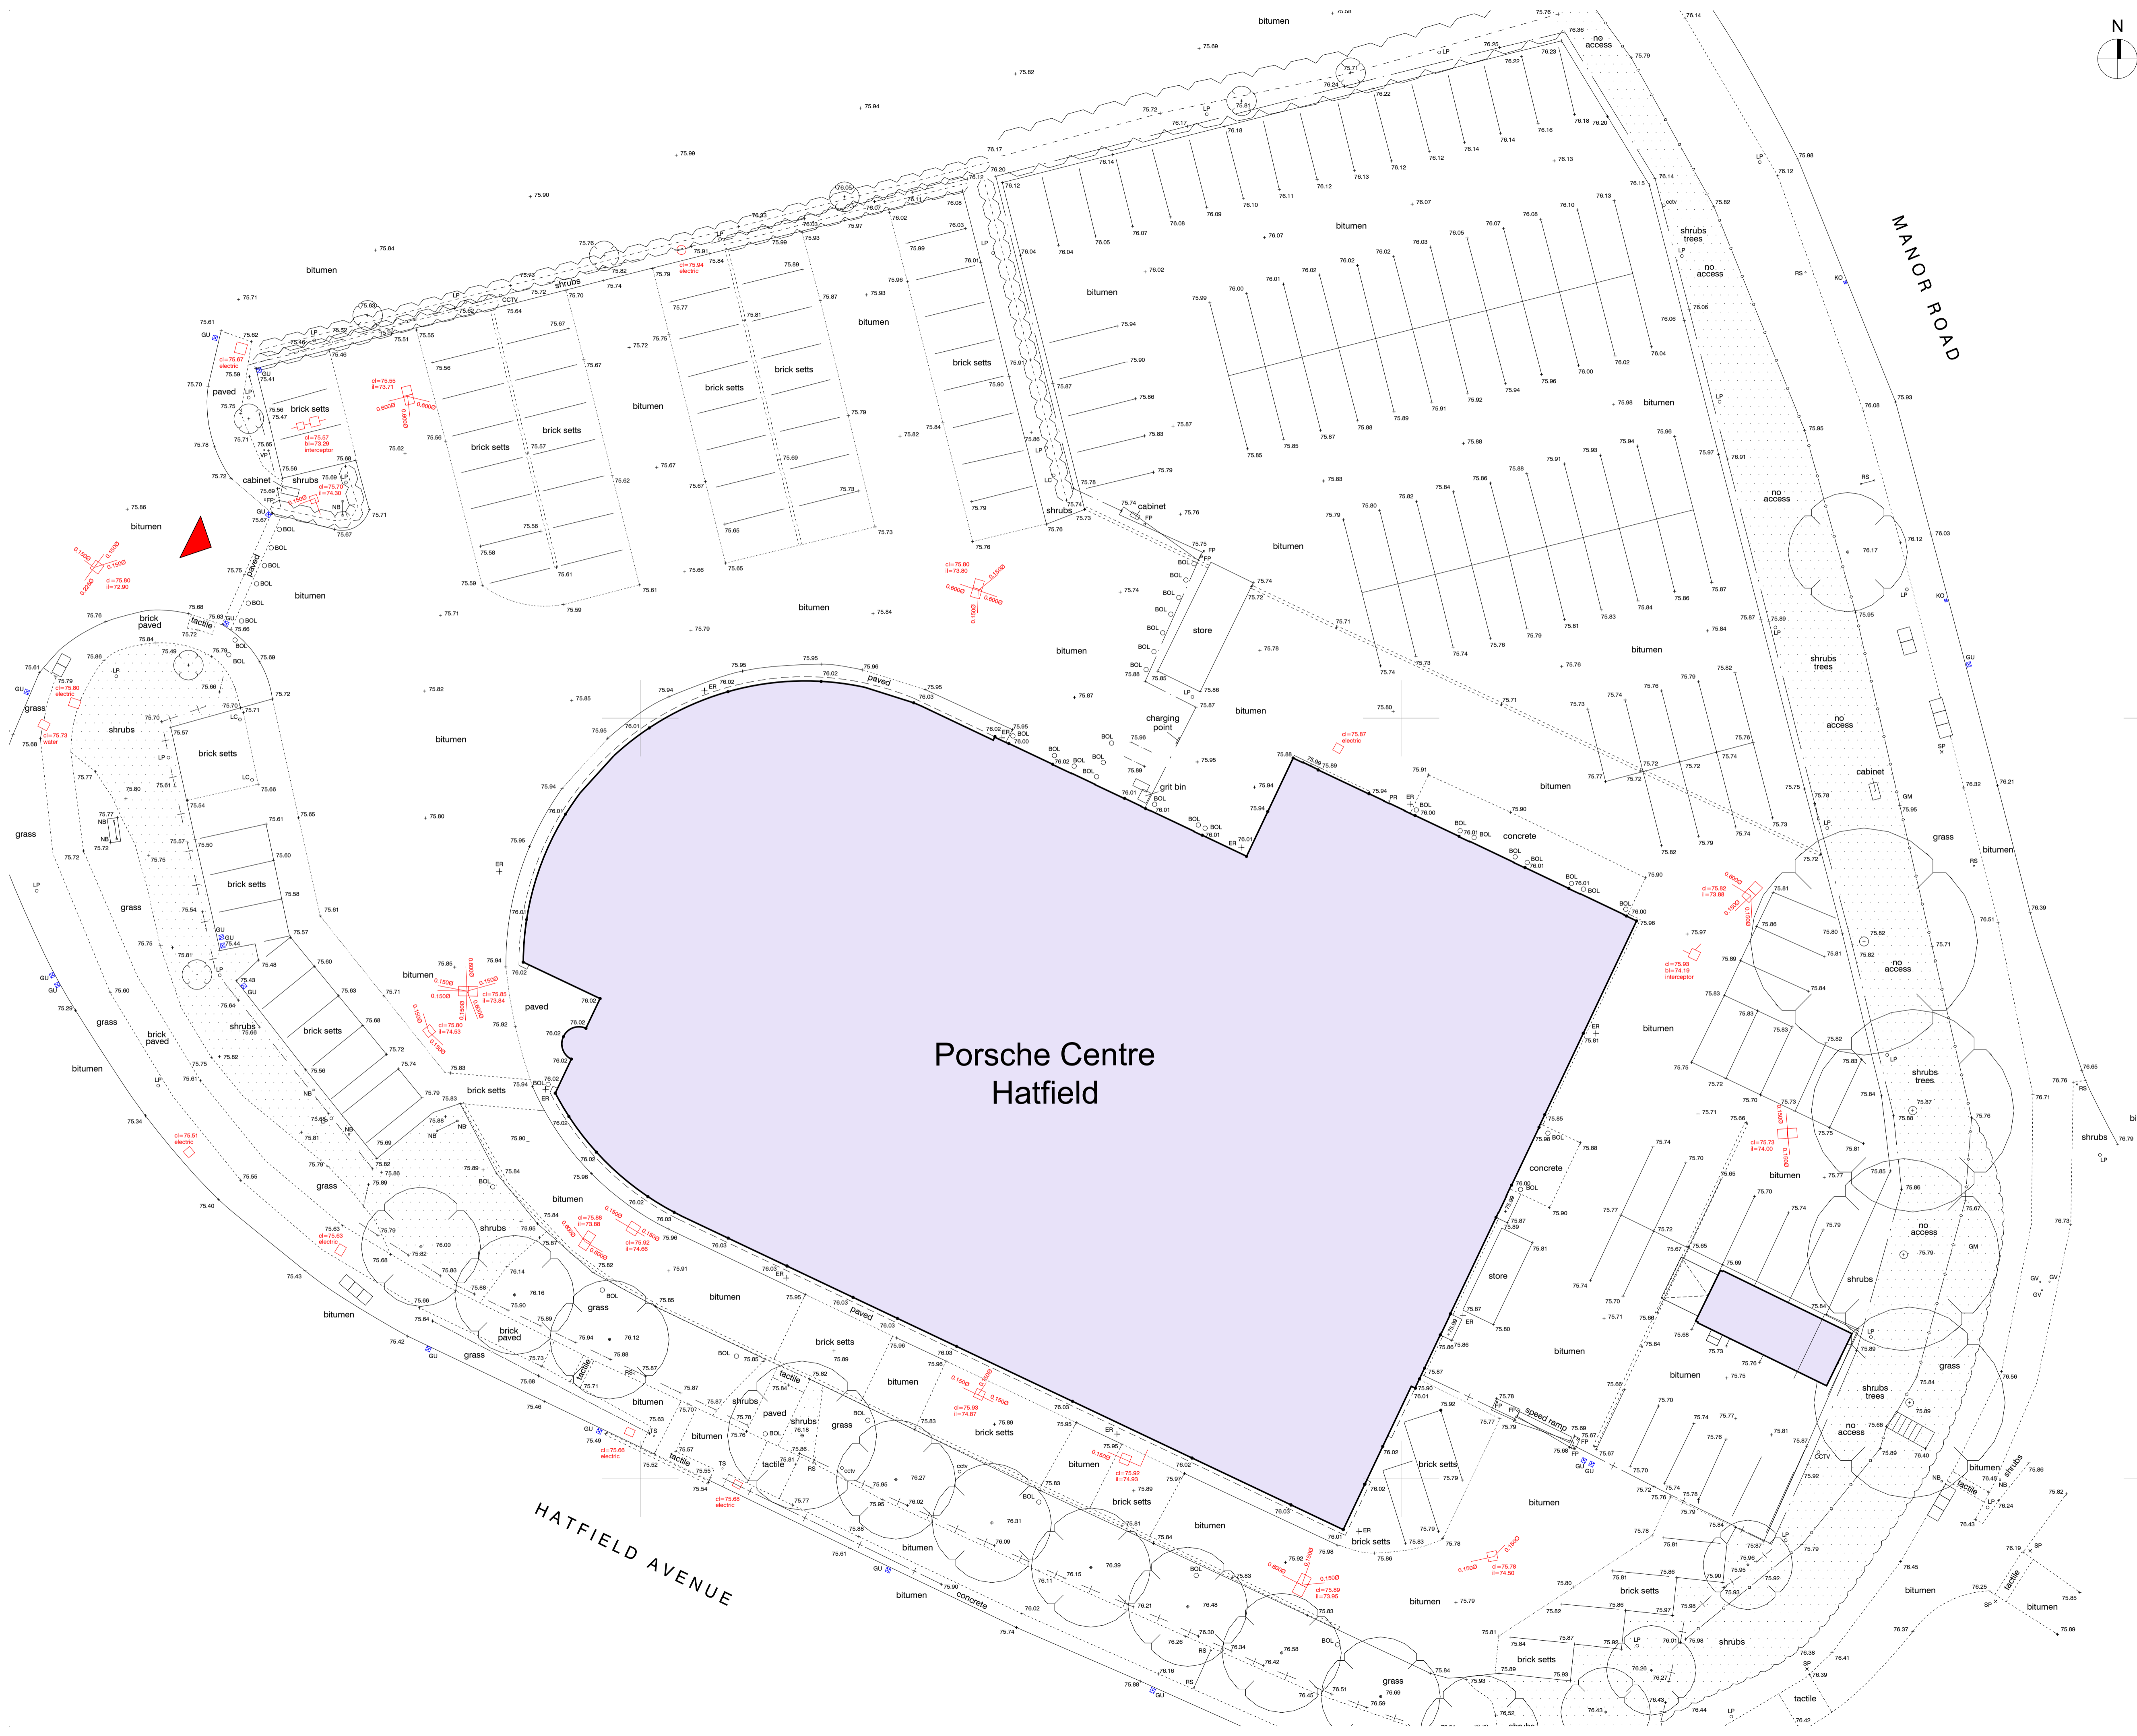

Rev	Amendments	by	chkd	Date
P01	FIRST ISSUE	DP	SD	13/12/21

Porsche Centre
Hatfield

Project
**PORSCHE CENTRE
HATFIELD**

Drawn By: DP
Checked By: SD
By HNW Project No. 19030
Date Created: DEC 21

Scale
A1- 1:200

Drawing Title
EXISTING SITE PLAN

Drawing Status: PRELIMINARY
Revision: P1

Drawing Number
19030-HNW-ZZ-ZZ-DR-A-1100

61 North Street, Chichester, West Sussex, PO19 1NB