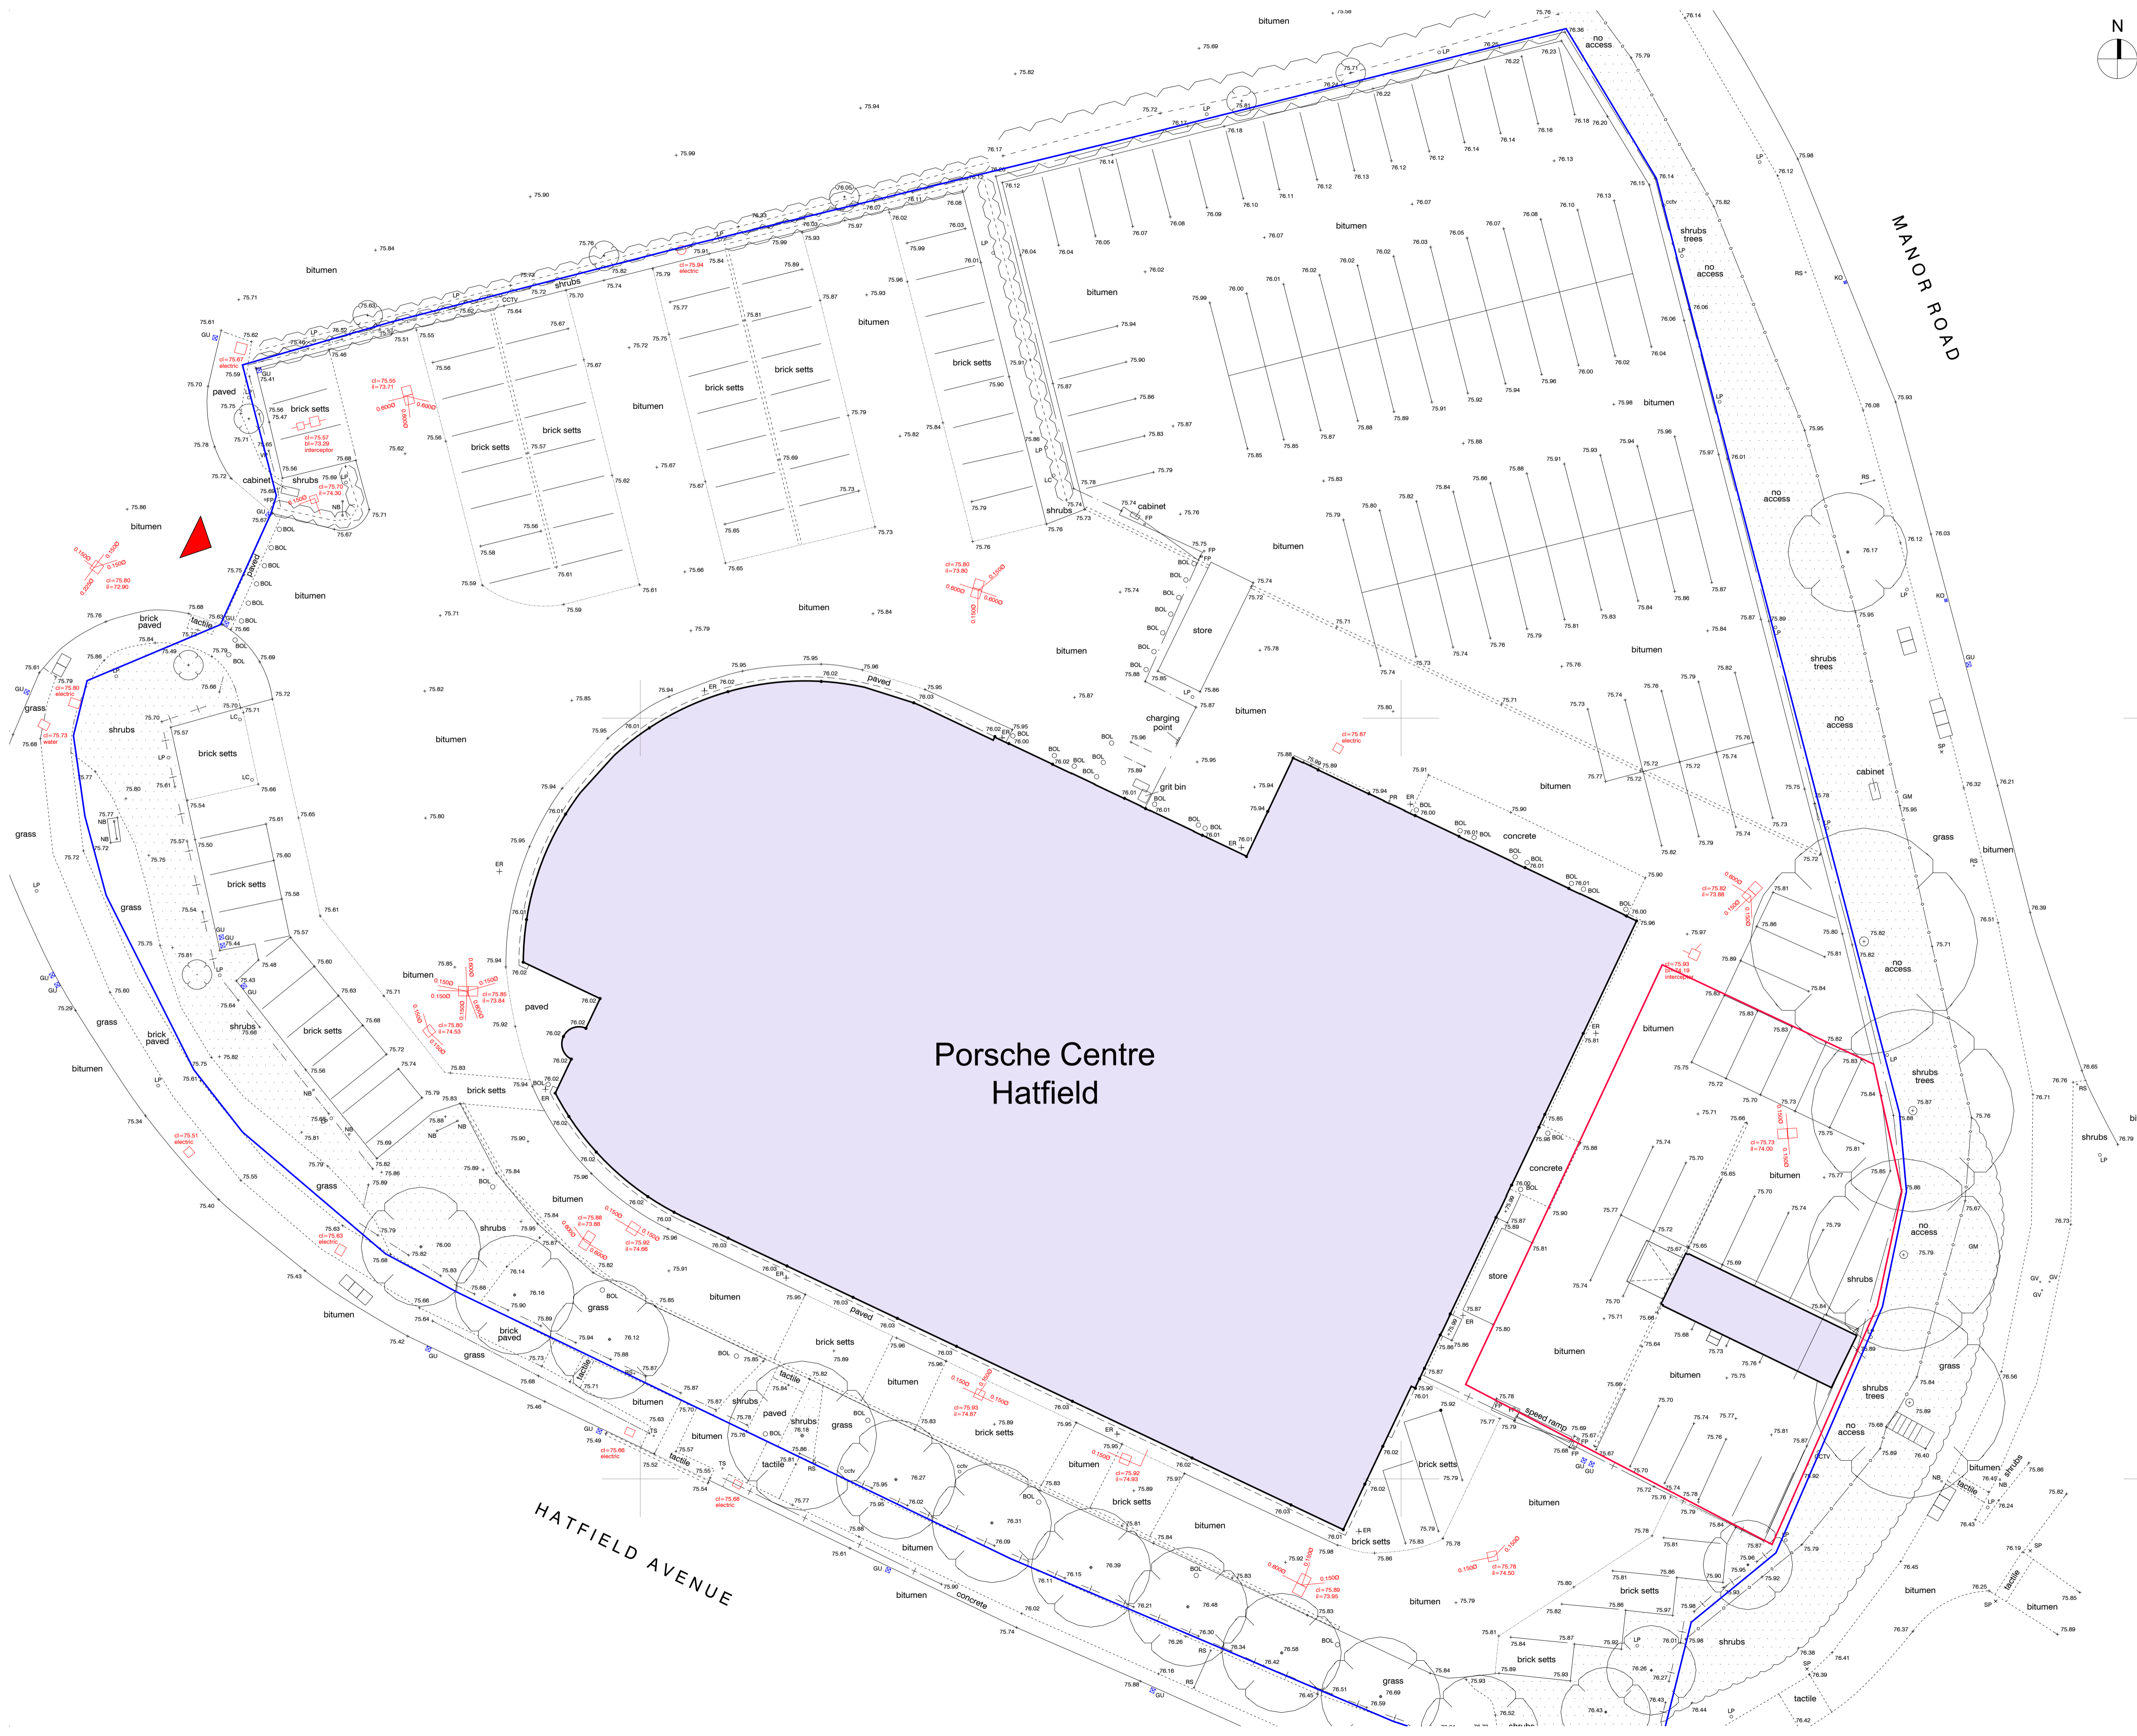

Rev	Amendments	by	chkd	Date
P01	FIRST ISSUE	DP	SD	13/12/21
P02	Planning Issue	AG	SD	13/09/22

Porsche Centre
Hatfield

Project
**PORSCHE CENTRE
HATFIELD**

Drawn By: DP
Checked By: SD
HNW Project No.: 19030
Date Created: DEC 21

Scale
A1- 1:200

Drawing Title
EXISTING SITE PLAN

Drawing Status: PRELIMINARY
Revision: P02

Drawing Number
19030-HNW-ZZ-ZZ-DR-A-1100

61 North Street, Chichester, West Sussex, PO19 1NB