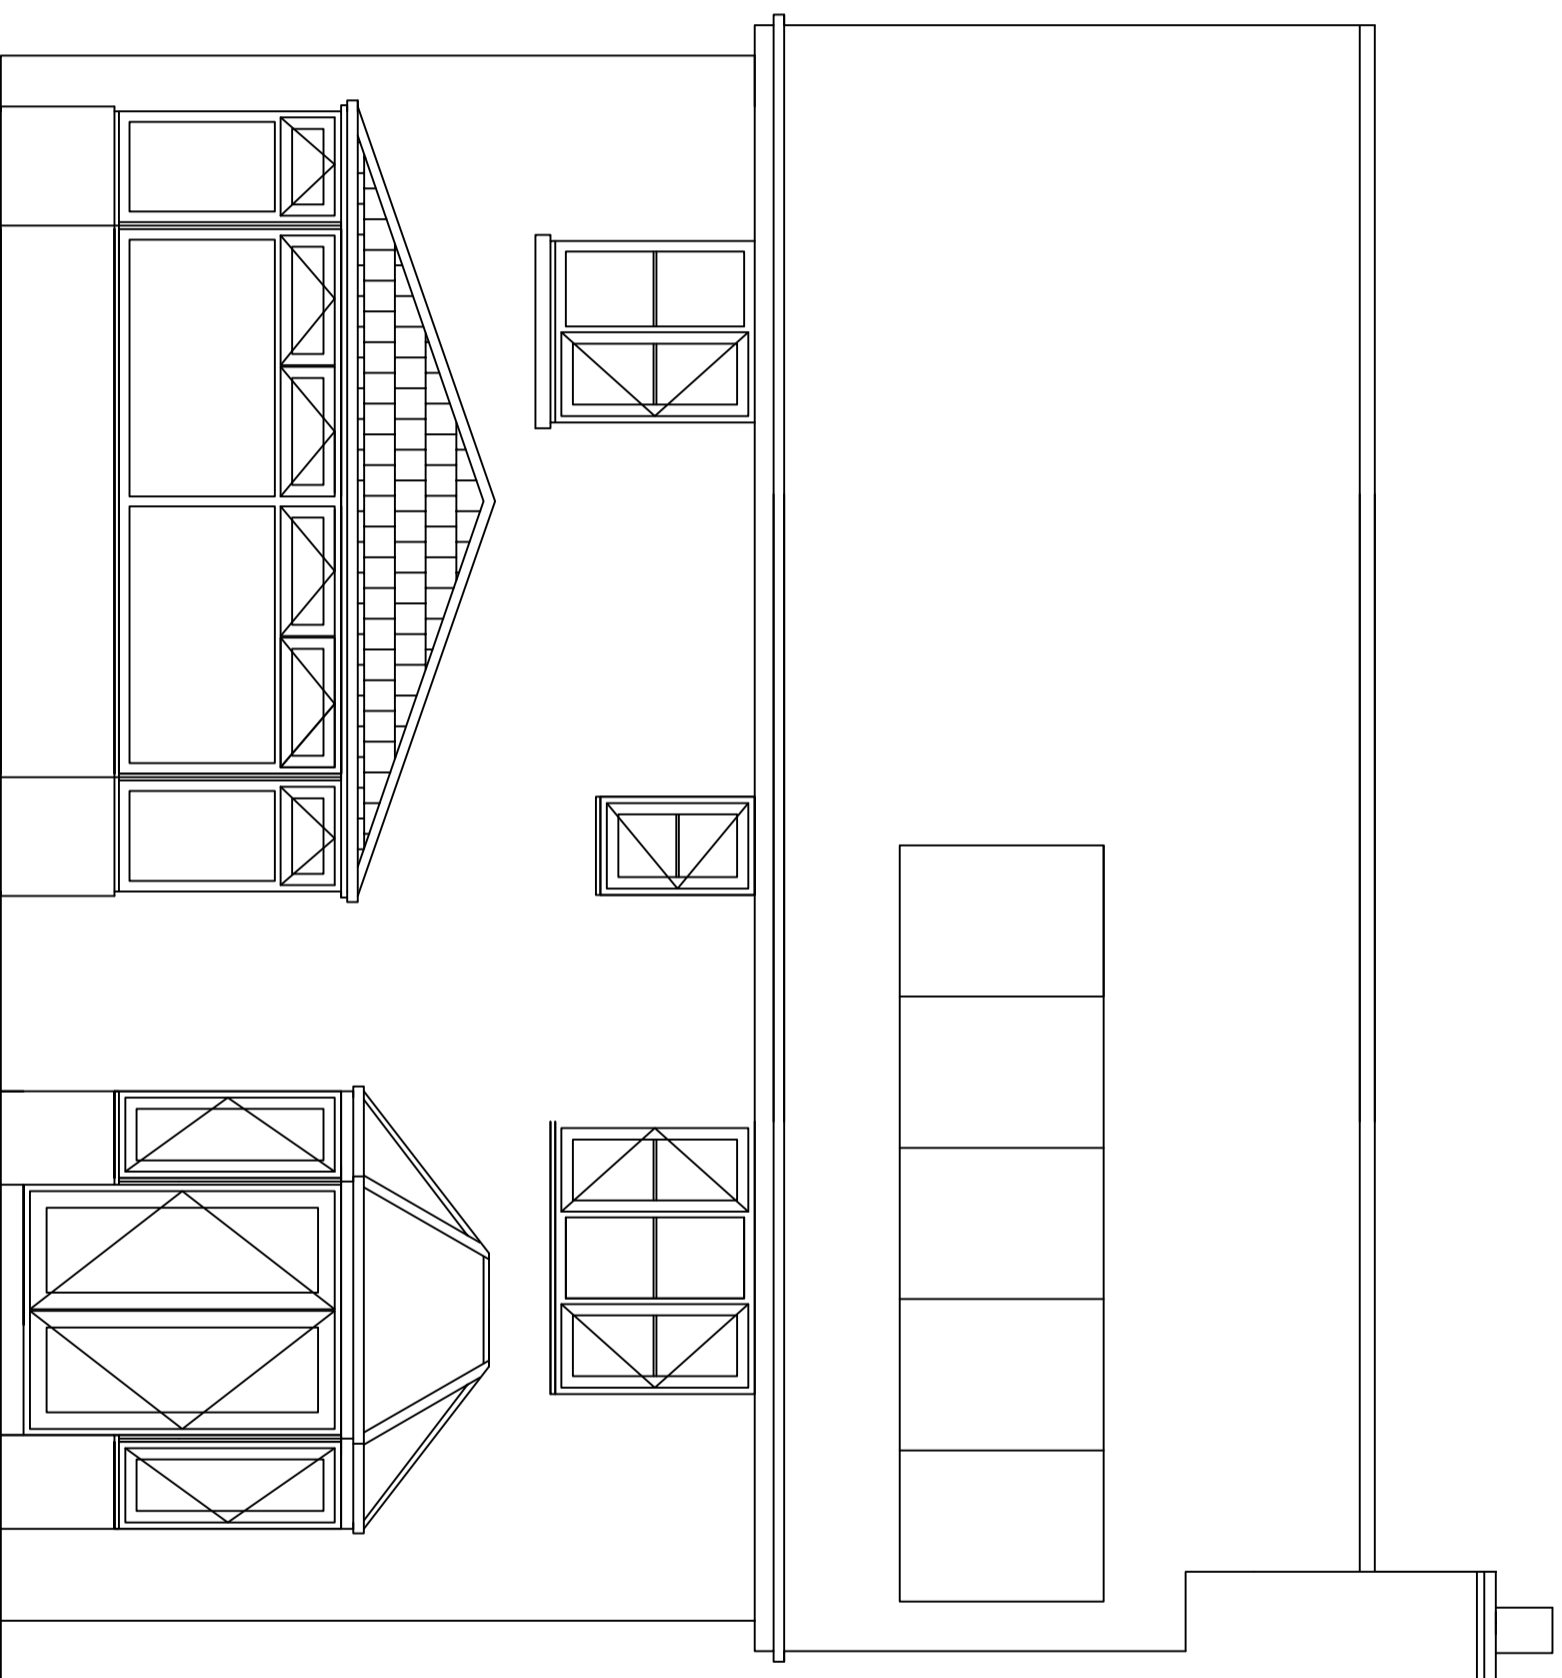

1

*Proposed Conservatory roof replacement@
2 Campion Road, Hatfield, AL10 9FB
Proposed West elevation*

0m  1m

Scale 1:50 – Paper size A3