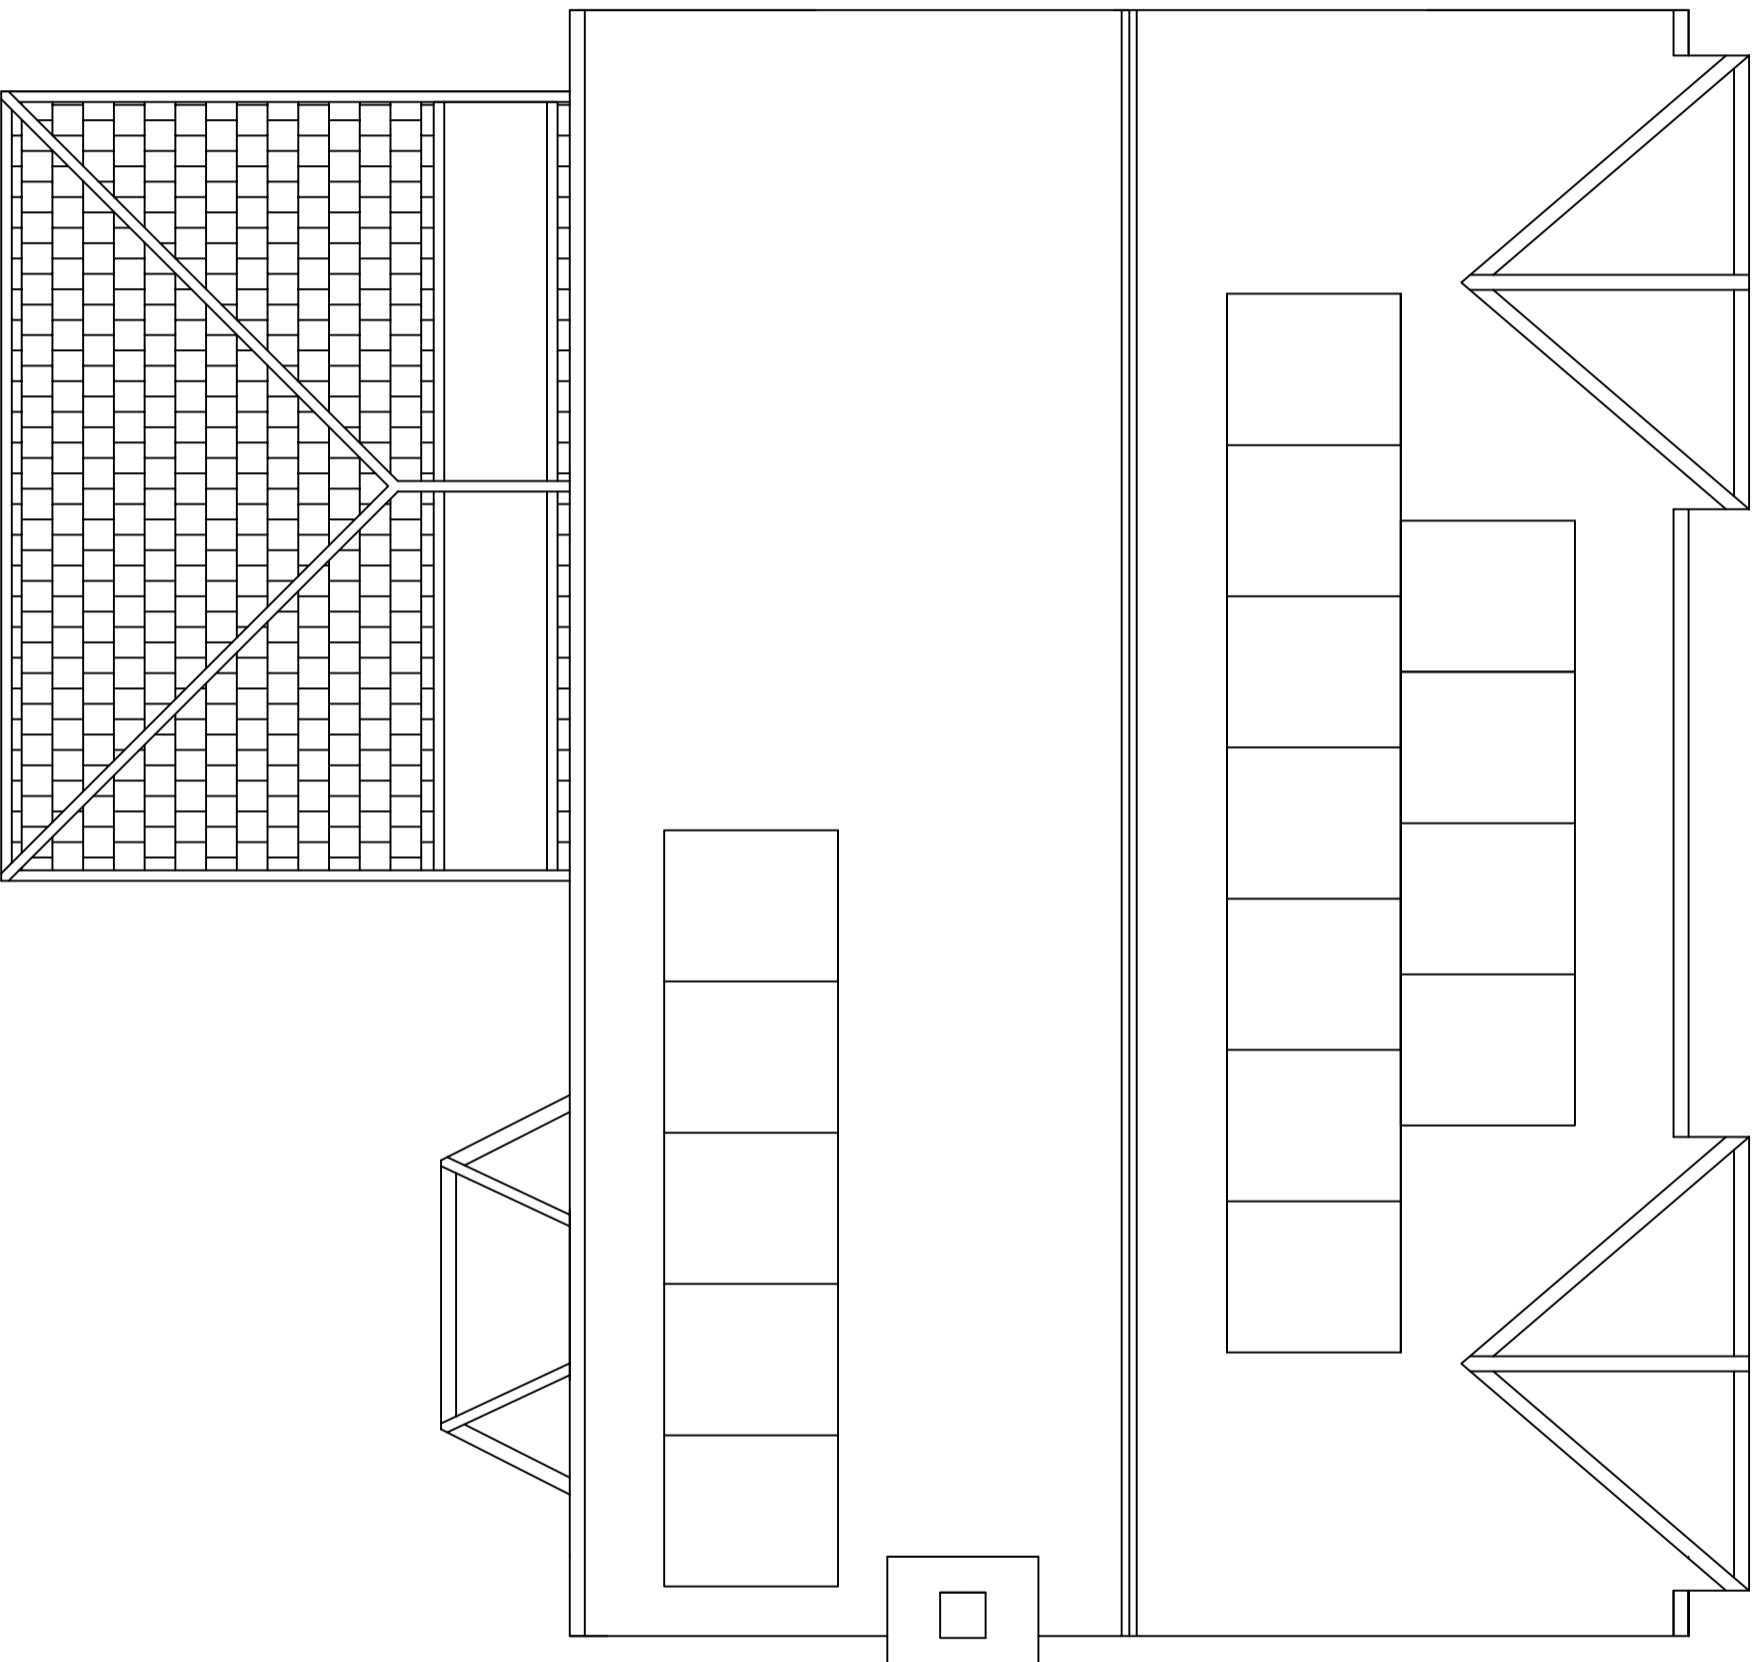

7

*Proposed Conservatory roof replacement@
2 Campion Road, Hatfield, AL10 9FB
Proposed Roof plan*

0m 1m

Scale 1:50 – Paper size A3