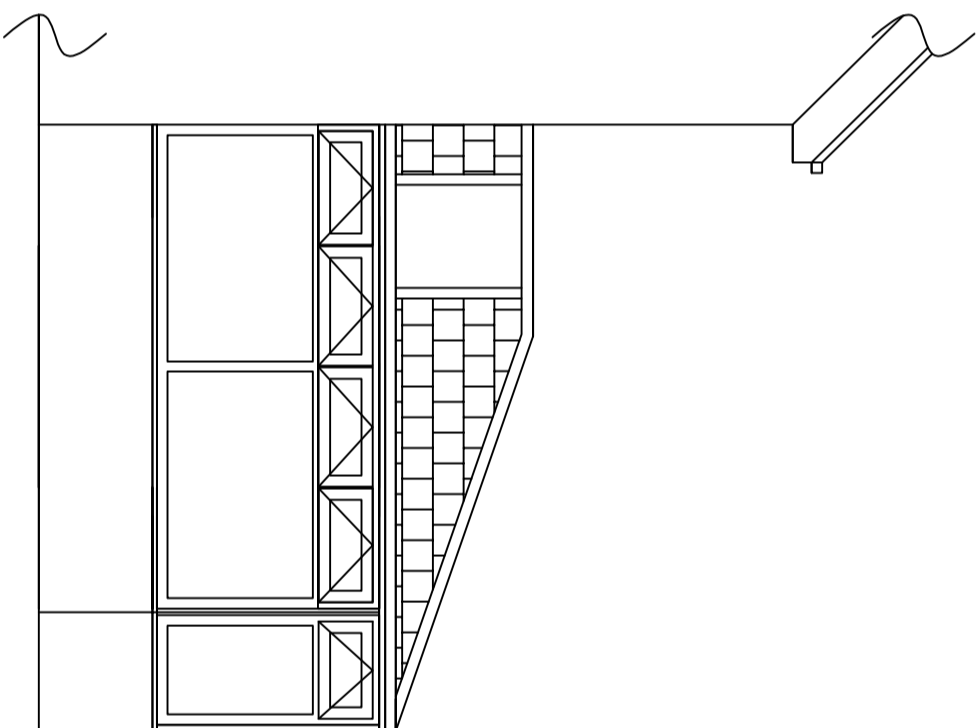

5

*Proposed Conservatory roof replacement@
2 Campion Road, Hatfield, AL10 9FB
Proposed North elevation*

0m 1m

Scale 1:50 – Paper size A3