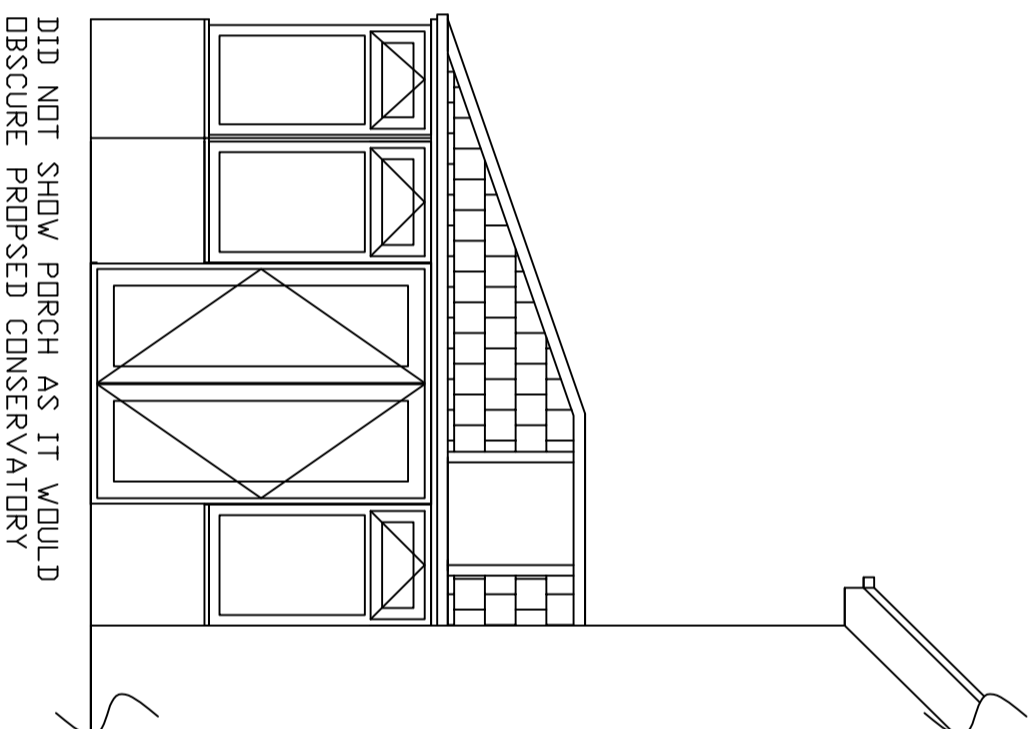

PROPOSED ROOF TILES TO BE TERRA BRICK IN
COLOUR, THIS IS THE CLOSEST MATCH THIS ROOF
TYPE HAS TO THE EXISTING HOUSE ROOF TILES

*Proposed Conservatory roof replacement@
2 Campion Road, Hatfield, AL10 9FB
Proposed South elevation*

Scale 1:50 – Paper size A3