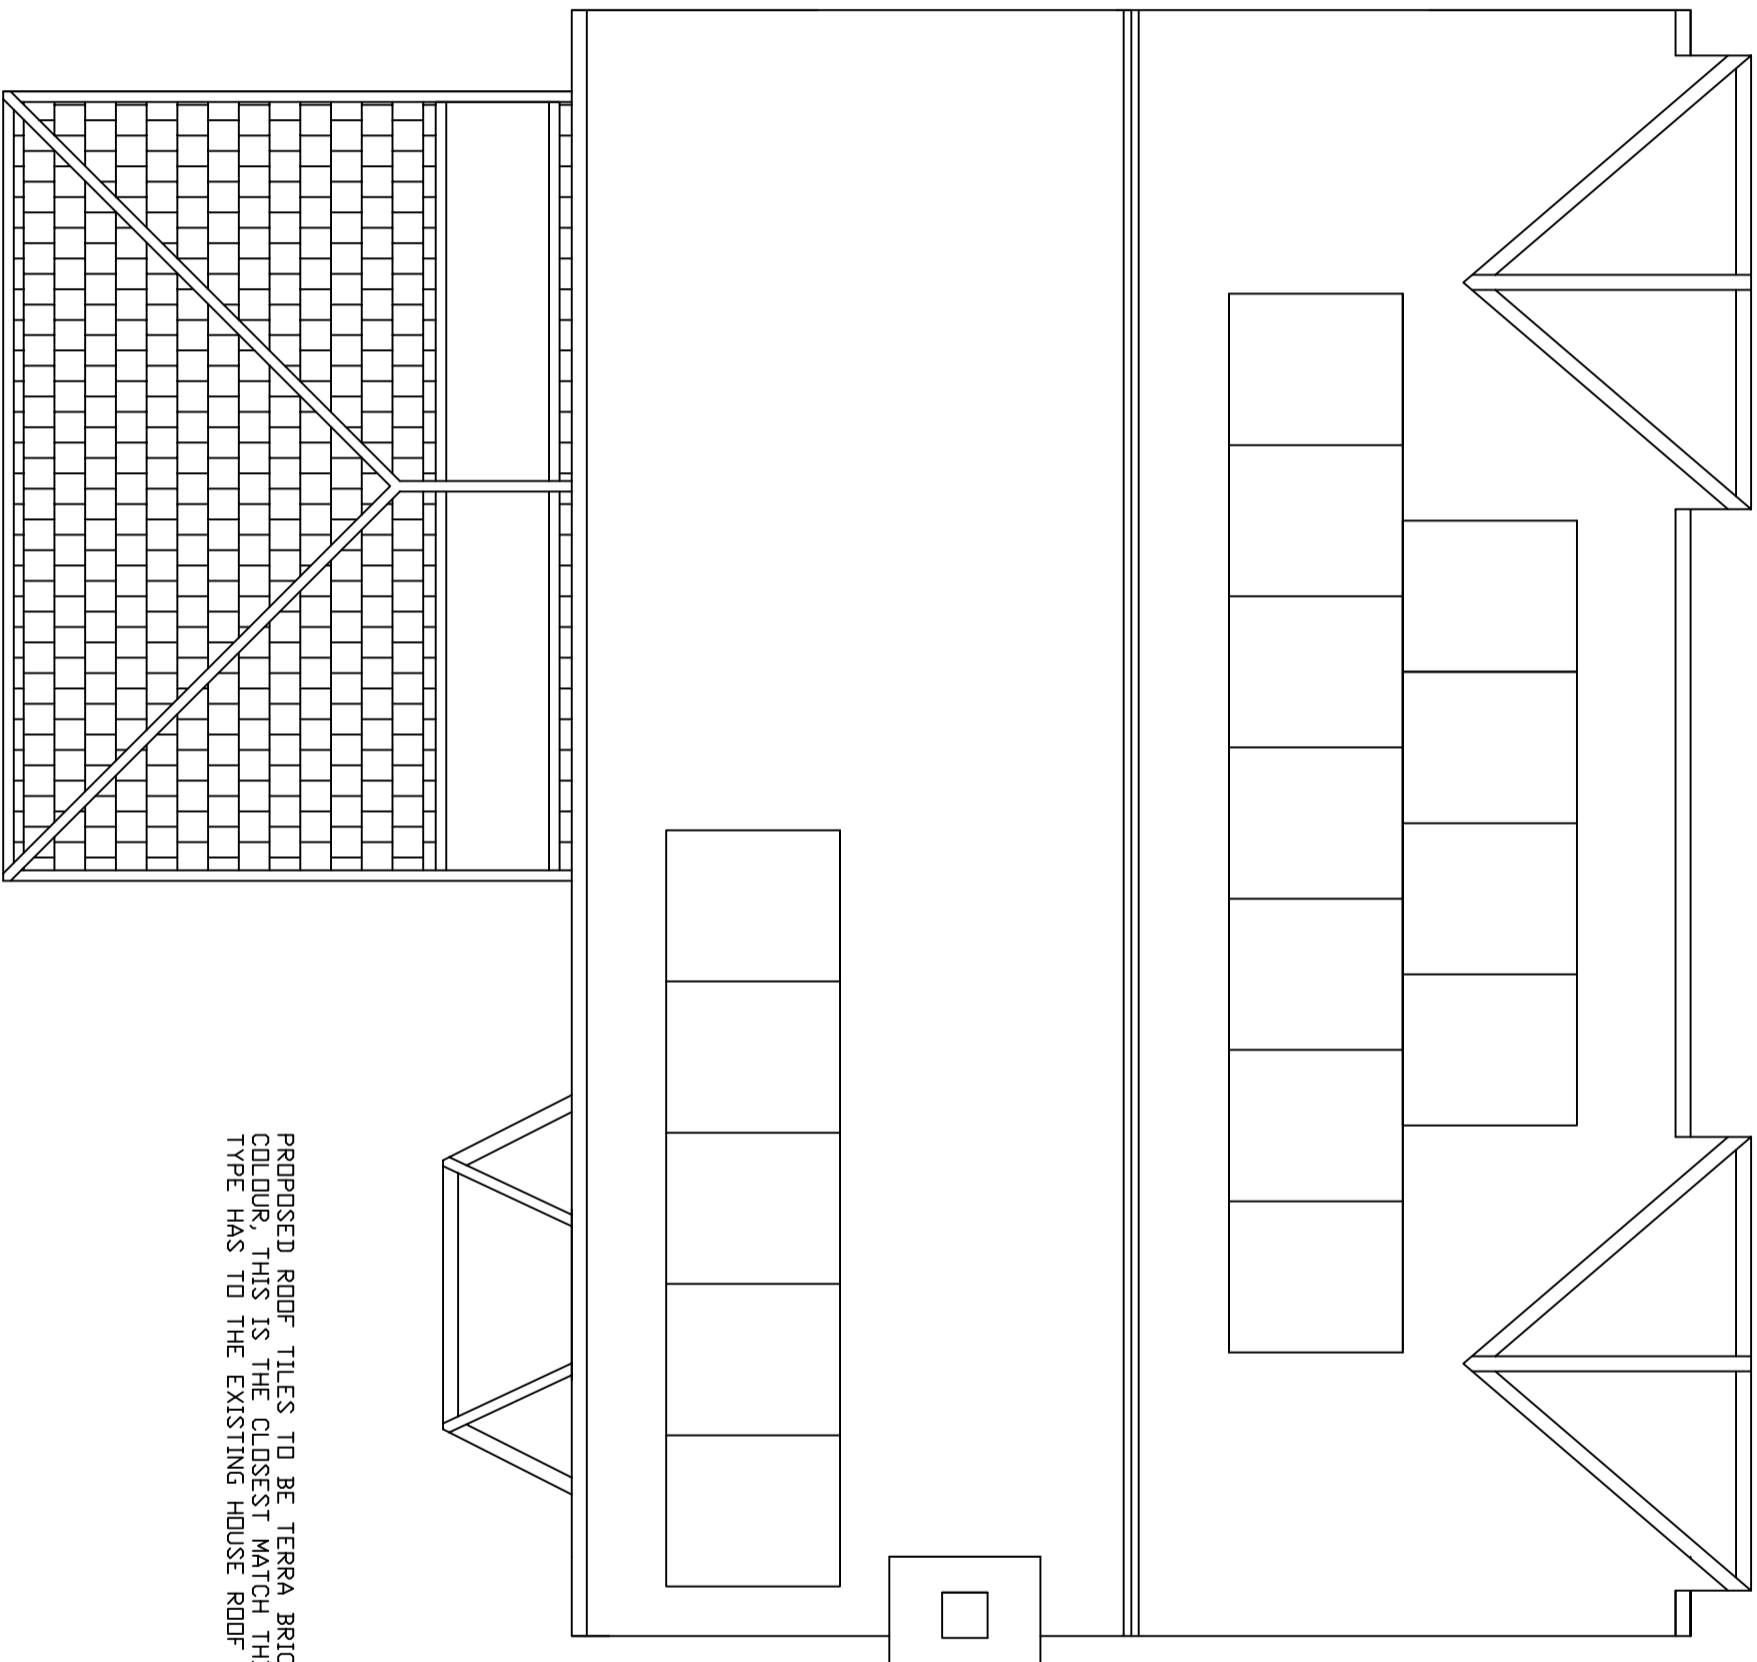

7

PROPOSED ROOF TILES TO BE TERRA BRICK IN  
COLOUR, THIS IS THE CLOSEST MATCH THIS ROOF  
TYPE HAS TO THE EXISTING HOUSE ROOF TILES

Proposed Conservatory roof replacement@  
2 Campion Road, Hatfield, AL10 9FB  
Proposed Roof plan

0m 1m

Scale 1:50 – Paper size A3