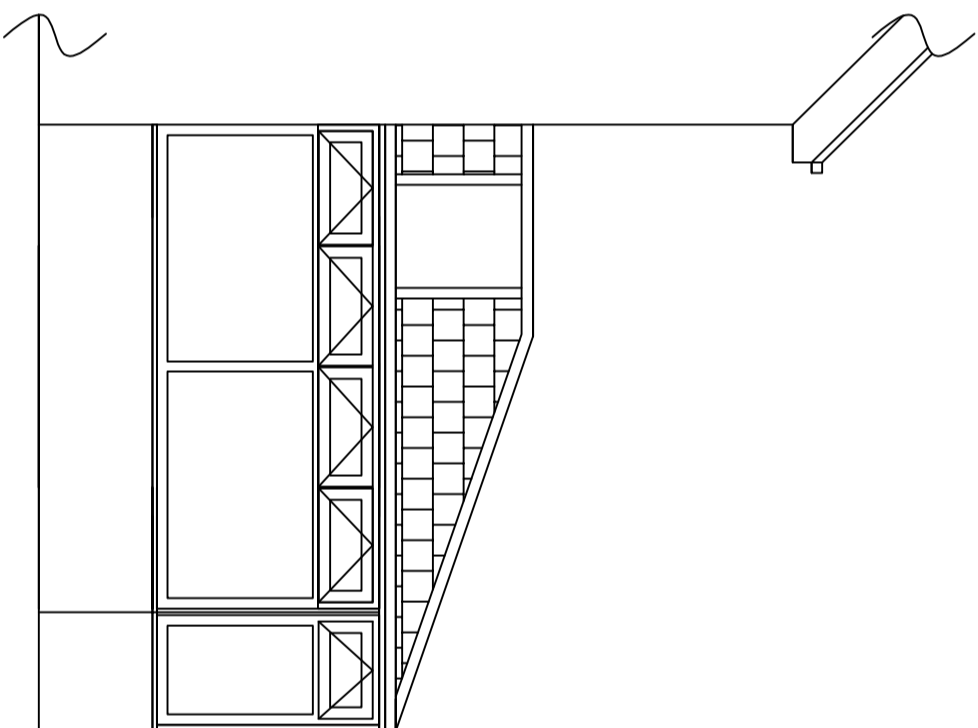

PROPOSED ROOF TILES TO BE TERRA BRICK IN
COLOUR, THIS IS THE CLOSEST MATCH THIS ROOF
TYPE HAS TO THE EXISTING HOUSE ROOF TILES

*Proposed Conservatory roof replacement@
2 Campion Road, Hatfield, AL10 9FB
Proposed North elevation*

Scale 1:50 – Paper size A3