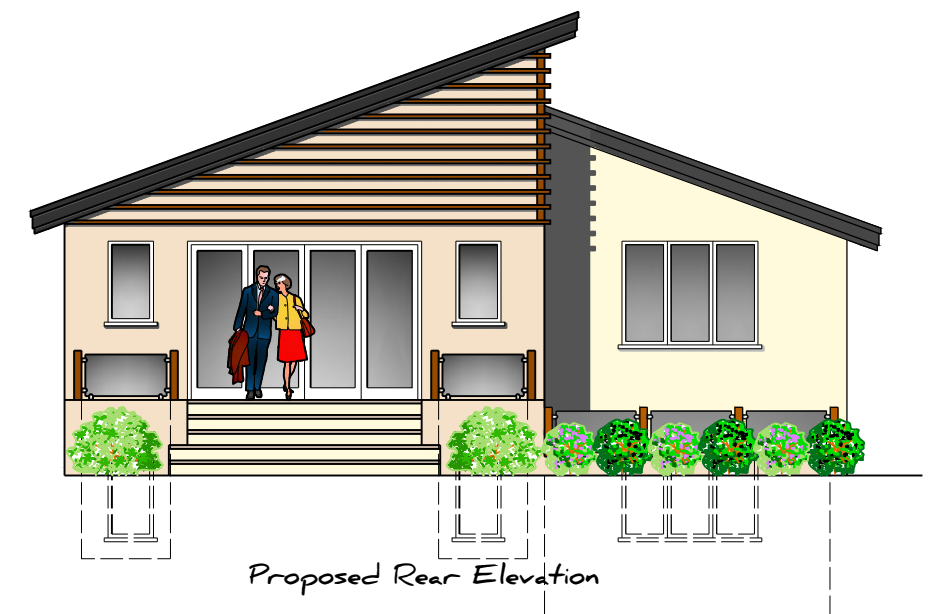

Proposed Side Elevation

Proposed Front Elevation

Proposed Side Elevation

Proposed Rear Elevation

	<b>The Glasgow Stud</b> Burnt Farm Ride Crews Hill Enfield, EN2 9DY Tel. 020 8350 6070 E mail: plansam@Gmail.com <b>RICS</b>	Project: 125 The Ridgeway Northaw Potters Bar EN6 4BG	Drawing Title: Proposed Replacement Dwelling Proposed House Proposed Elevations Client:	Scale: 1:100	Dwg. No.: 1806 - 03d	Checked
				Date: Aug. 15		Rev.
			Drawn : BS/PKS			