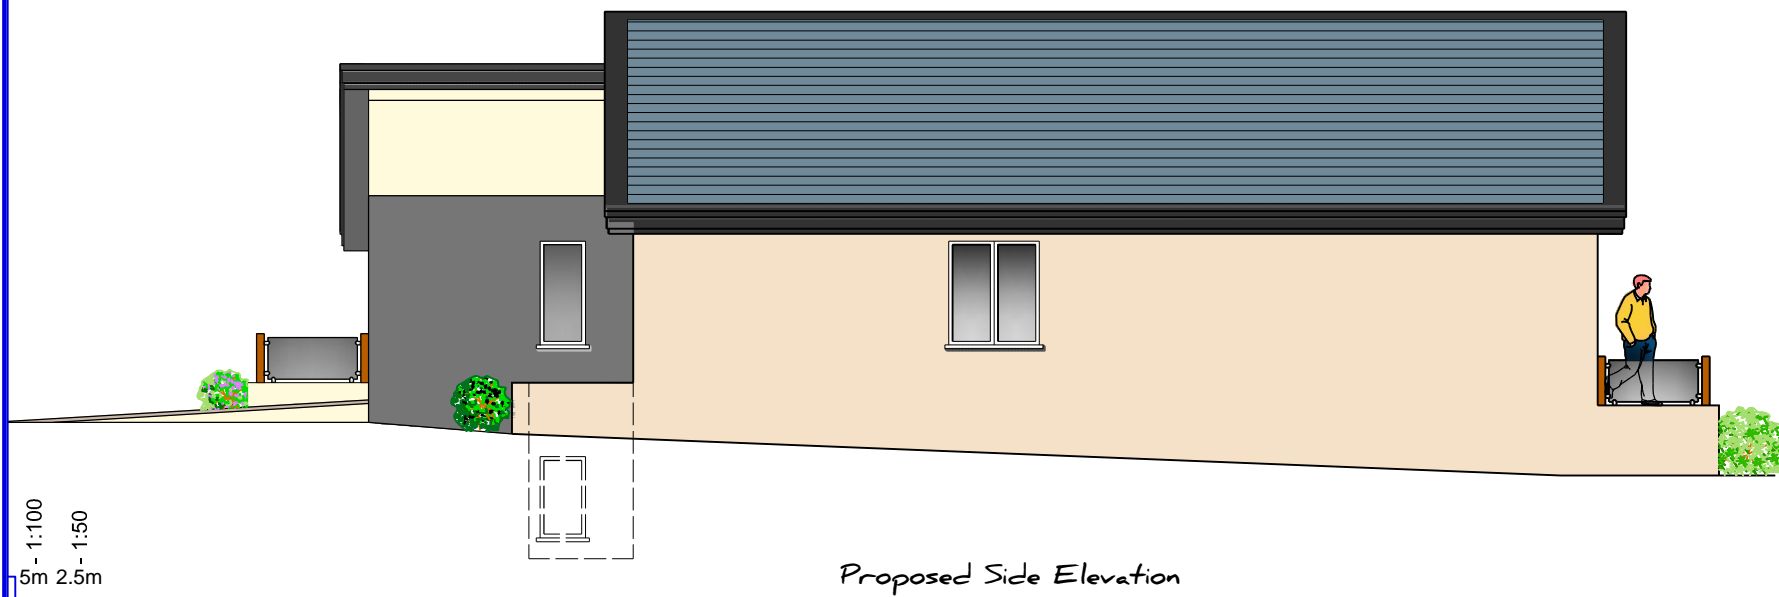

Proposed Side Elevation

Proposed Front Elevation

Proposed Side Elevation

Proposed Rear Elevation

	<b>The Glasgow Stud</b> Burnt Farm Ride Crews Hill Enfield, EN2 9DY Tel. 020 8350 6070 E mail: plansam@Gmail.com <b>RICS</b>	Project: 125 The Ridgeway Northaw Potters Bar EN6 4BG	Drawing Title: Proposed Replacement Dwelling Proposed House Proposed Elevations Client:	Scale: 1:100	Dwg. No.: 1806 - 03d	Checked
				Date: Aug. 15		Rev.
			Drawn : BS/PKS			