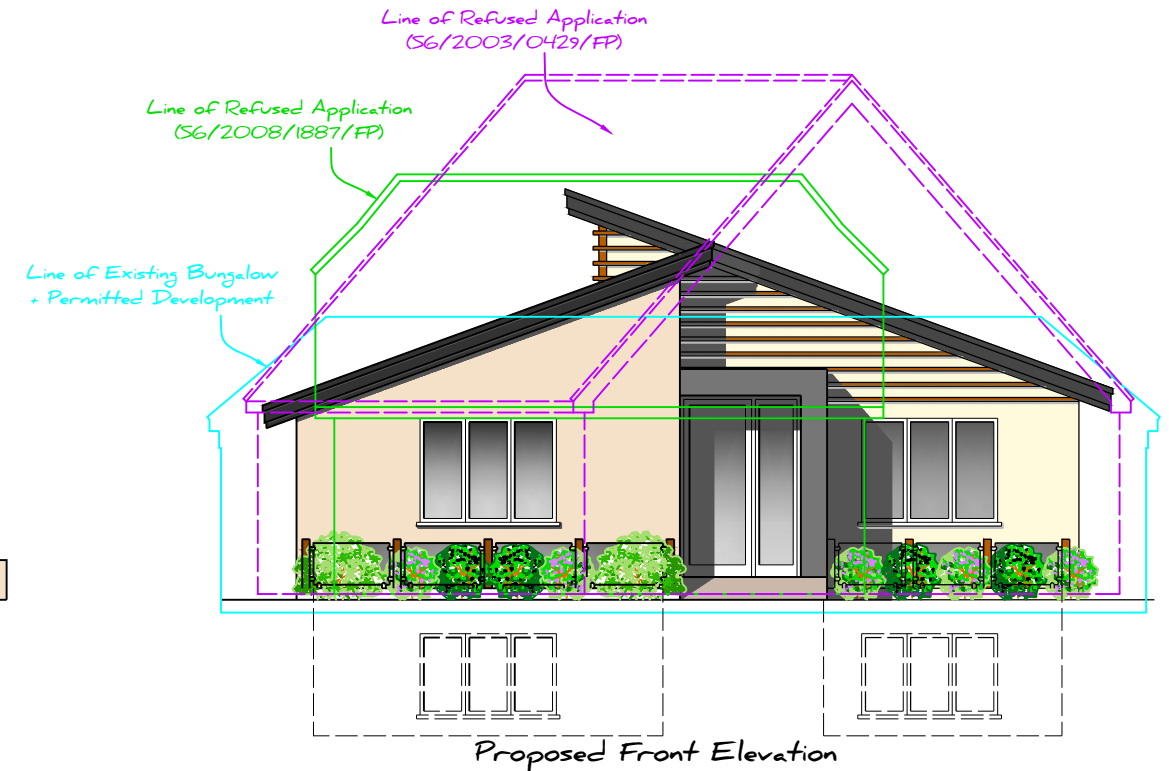

Proposed Side Elevation

Proposed Front Elevation

Proposed Side Elevation

Proposed Rear Elevation

	<b>The Glasgow Stud</b> Burnt Farm Ride Crews Hill Enfield, EN2 9DY Tel. 020 8350 6070 E mail: plansam@Gmail.com <b>RICS</b>	Project: 125 The Ridgeway Northaw Potters Bar EN6 4BG	Drawing Title: Proposed Replacement Dwelling Proposed House Proposed Elevations Client:	Scale: 1:100	Dwg. No.: 1806 - 03d	Checked
				Date: Aug. 15		Rev.
			Drawn : BS/PKS			