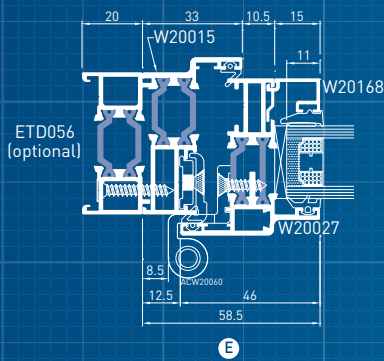

## HORIZONTAL COUPLING OPTIONS

Note: Diagrams not to scale.

# Section Drawings: Double Door

Examples of Typical Sections

HORIZONTAL SECTION THROUGH LOCK

HORIZONTAL VIEW

Note: Diagrams not to scale.

## VERTICAL VIEW

**smart**  
architectural aluminium