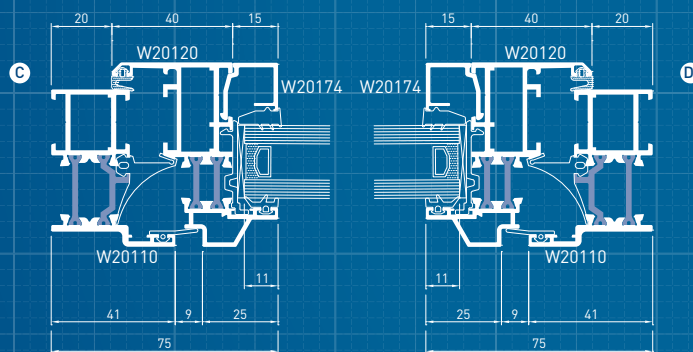

HORIZONTAL VIEWS

smart
architectural aluminium

Tilt Turn Windows

A tilt turn window opens in two ways; either by an inward opening side hung operation allowing easy cleaning or egress from the window, or by tilting inwards from the top of the sash which provides ventilation whilst ensuring safety and security.