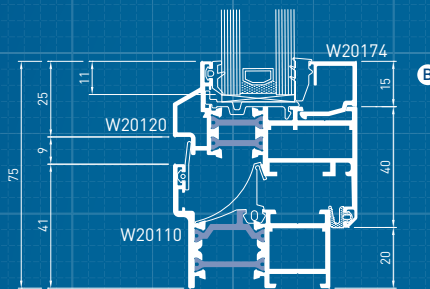

# Section Drawings: Tilt & Turn Window

Examples of Typical Sections

## VERTICAL VIEWS

### Tilt Turn Windows

A tilt turn window opens in two ways; either by an inward opening side hung operation allowing easy cleaning or egress from the window, or by tilting inwards from the top of the sash which provides ventilation whilst ensuring safety and security.

# Section Drawings: Double Door

Examples of Typical Sections

HORIZONTAL SECTION THROUGH LOCK

HORIZONTAL VIEW

Note: Diagrams not to scale.