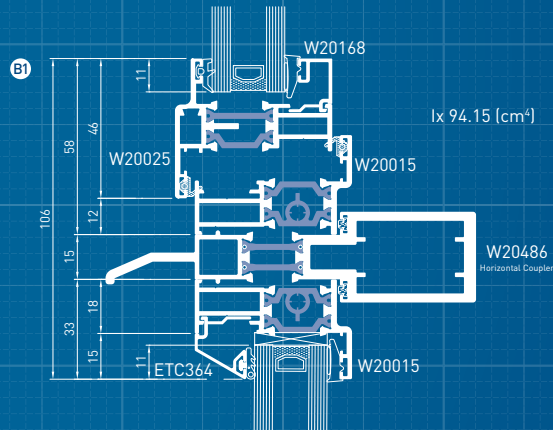

### Tilt Turn Windows

A tilt turn window opens in two ways; either by an inward opening side hung operation allowing easy cleaning or egress from the window, or by tilting inwards from the top of the sash which provides ventilation whilst ensuring safety and security.

# Section Drawings: Frame Coupling Options

Examples of Typical Sections

## HORIZONTAL COUPLING OPTIONS

Note: Diagrams not to scale.

# Section Drawings: Double Door

Examples of Typical Sections

HORIZONTAL SECTION THROUGH LOCK

HORIZONTAL VIEW

Note: Diagrams not to scale.