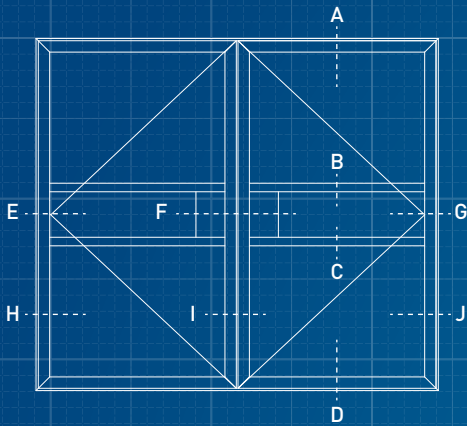

### Tilt Turn Windows

A tilt turn window opens in two ways; either by an inward opening side hung operation allowing easy cleaning or egress from the window, or by tilting inwards from the top of the sash which provides ventilation whilst ensuring safety and security.

# Section Drawings: Frame Coupling Options

Examples of Typical Sections

## HORIZONTAL COUPLING OPTIONS

Note: Diagrams not to scale.

# Section Drawings: Double Door

Examples of Typical Sections

HORIZONTAL SECTION THROUGH LOCK

HORIZONTAL VIEW

Note: Diagrams not to scale.