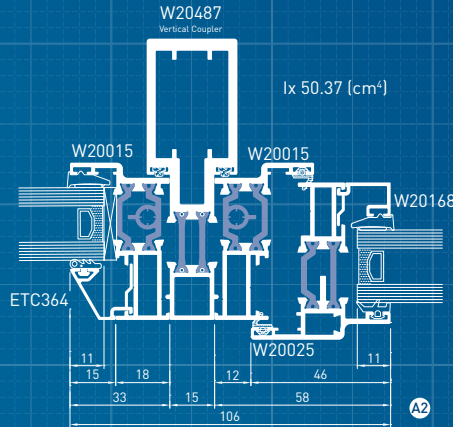

Section Drawings: Frame Coupling Options

Examples of Typical Sections

VERTICAL COUPLING OPTIONS