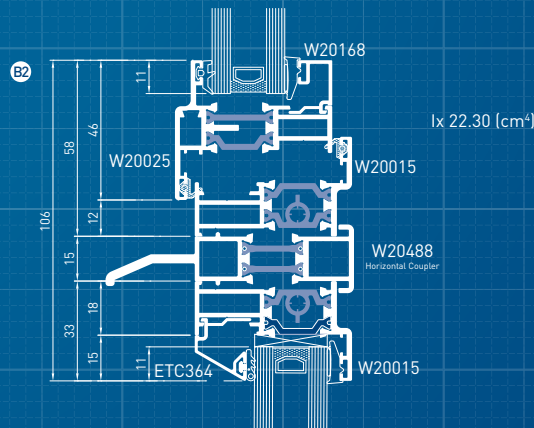

HORIZONTAL COUPLING OPTIONS

Note: Diagrams not to scale.