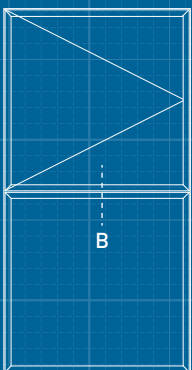

Section Drawings: Frame Coupling Options

Examples of Typical Sections

VERTICAL COUPLING OPTIONS