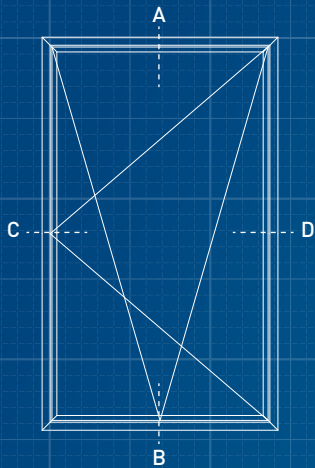

# Section Drawings: Tilt & Turn Window

Examples of Typical Sections

## VERTICAL VIEWS

### Tilt Turn Windows

A tilt turn window opens in two ways; either by an inward opening side hung operation allowing easy cleaning or egress from the window, or by tilting inwards from the top of the sash which provides ventilation whilst ensuring safety and security.

# Section Drawings: Double Door

Examples of Typical Sections

HORIZONTAL SECTION THROUGH LOCK

HORIZONTAL VIEW

Note: Diagrams not to scale.