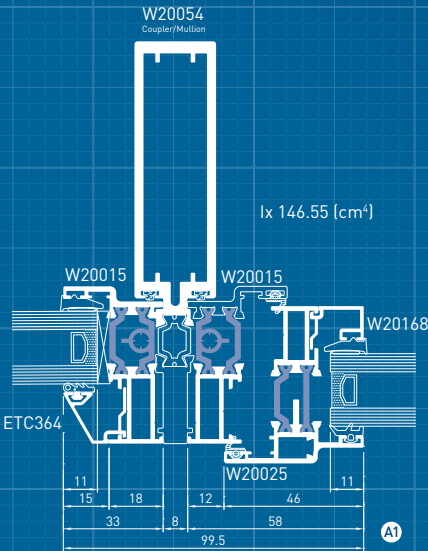

Section Drawings: Frame Coupling Options

Examples of Typical Sections

VERTICAL COUPLING OPTIONS