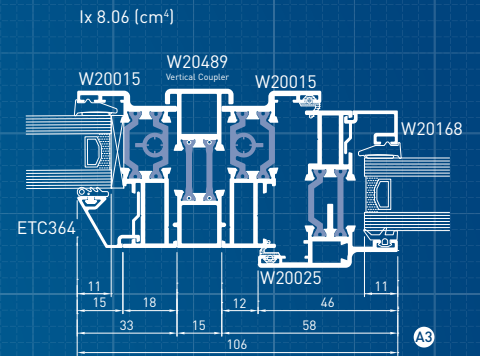

Section Drawings: Frame Coupling Options

Examples of Typical Sections

VERTICAL COUPLING OPTIONS