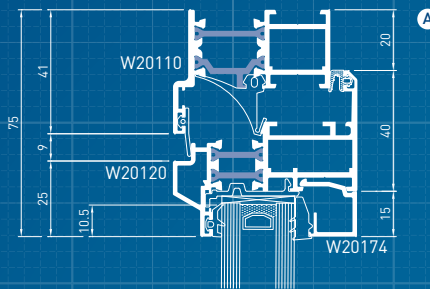

# Section Drawings: Tilt & Turn Window

Examples of Typical Sections

## VERTICAL VIEWS

### Tilt Turn Windows

A tilt turn window opens in two ways; either by an inward opening side hung operation allowing easy cleaning or egress from the window, or by tilting inwards from the top of the sash which provides ventilation whilst ensuring safety and security.

# Section Drawings: Double Door

Examples of Typical Sections

HORIZONTAL SECTION THROUGH LOCK

HORIZONTAL VIEW

Note: Diagrams not to scale.