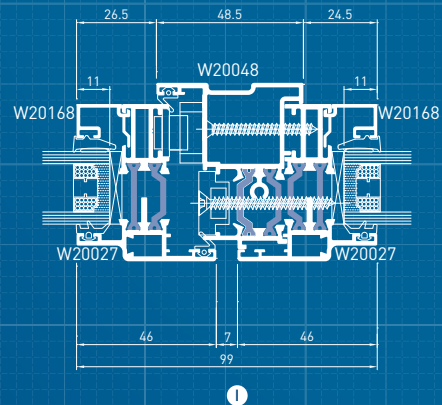

## HORIZONTAL COUPLING OPTIONS

Note: Diagrams not to scale.

# Section Drawings: Double Door

Examples of Typical Sections

HORIZONTAL SECTION THROUGH LOCK

HORIZONTAL VIEW

Note: Diagrams not to scale.

## VERTICAL VIEW

**smart**  
architectural aluminium