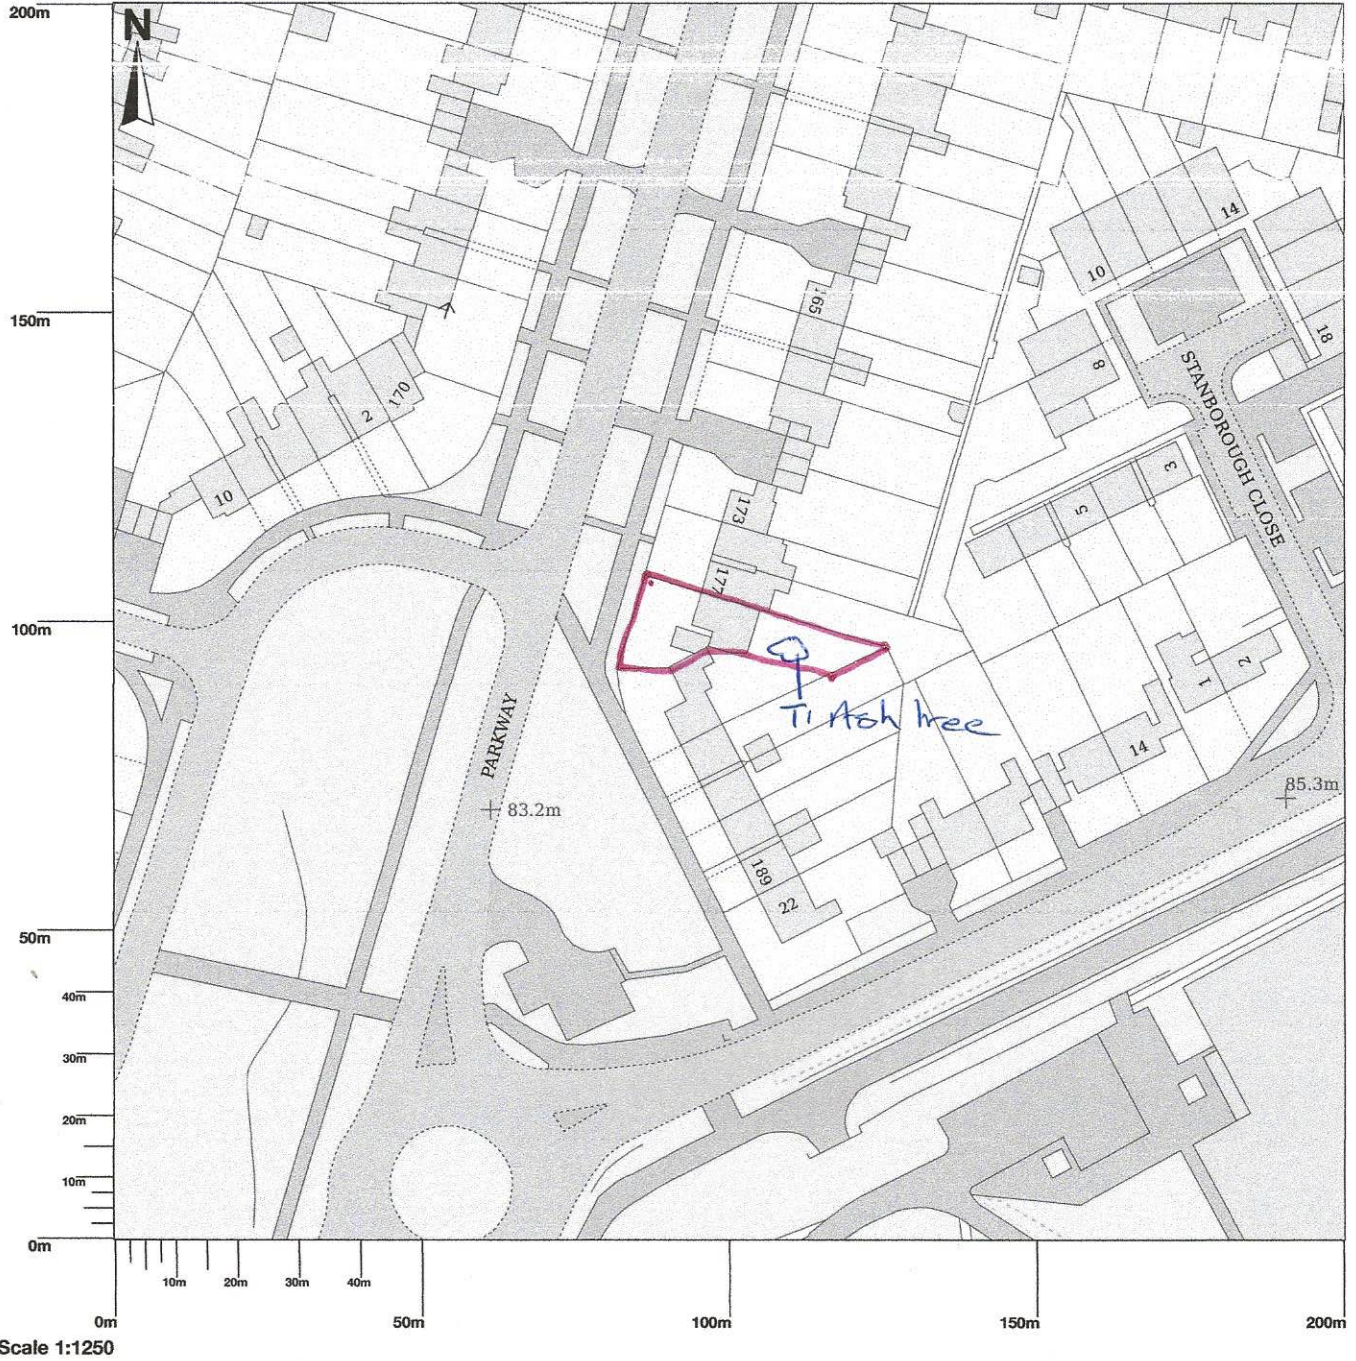

179 Parkway, Welwyn Garden City, AL8 6JA

Map area bounded by: 523241,211888 523441,212088. Produced on 25 January 2022 from the OS National Geographic Database. Reproduction in whole or part is prohibited without the prior permission of Ordnance Survey. © Crown copyright 2022. Supplied by UKPlanningMaps.com a licensed OS partner (100054135). Unique plan reference: p4b/uk/742212/1004121