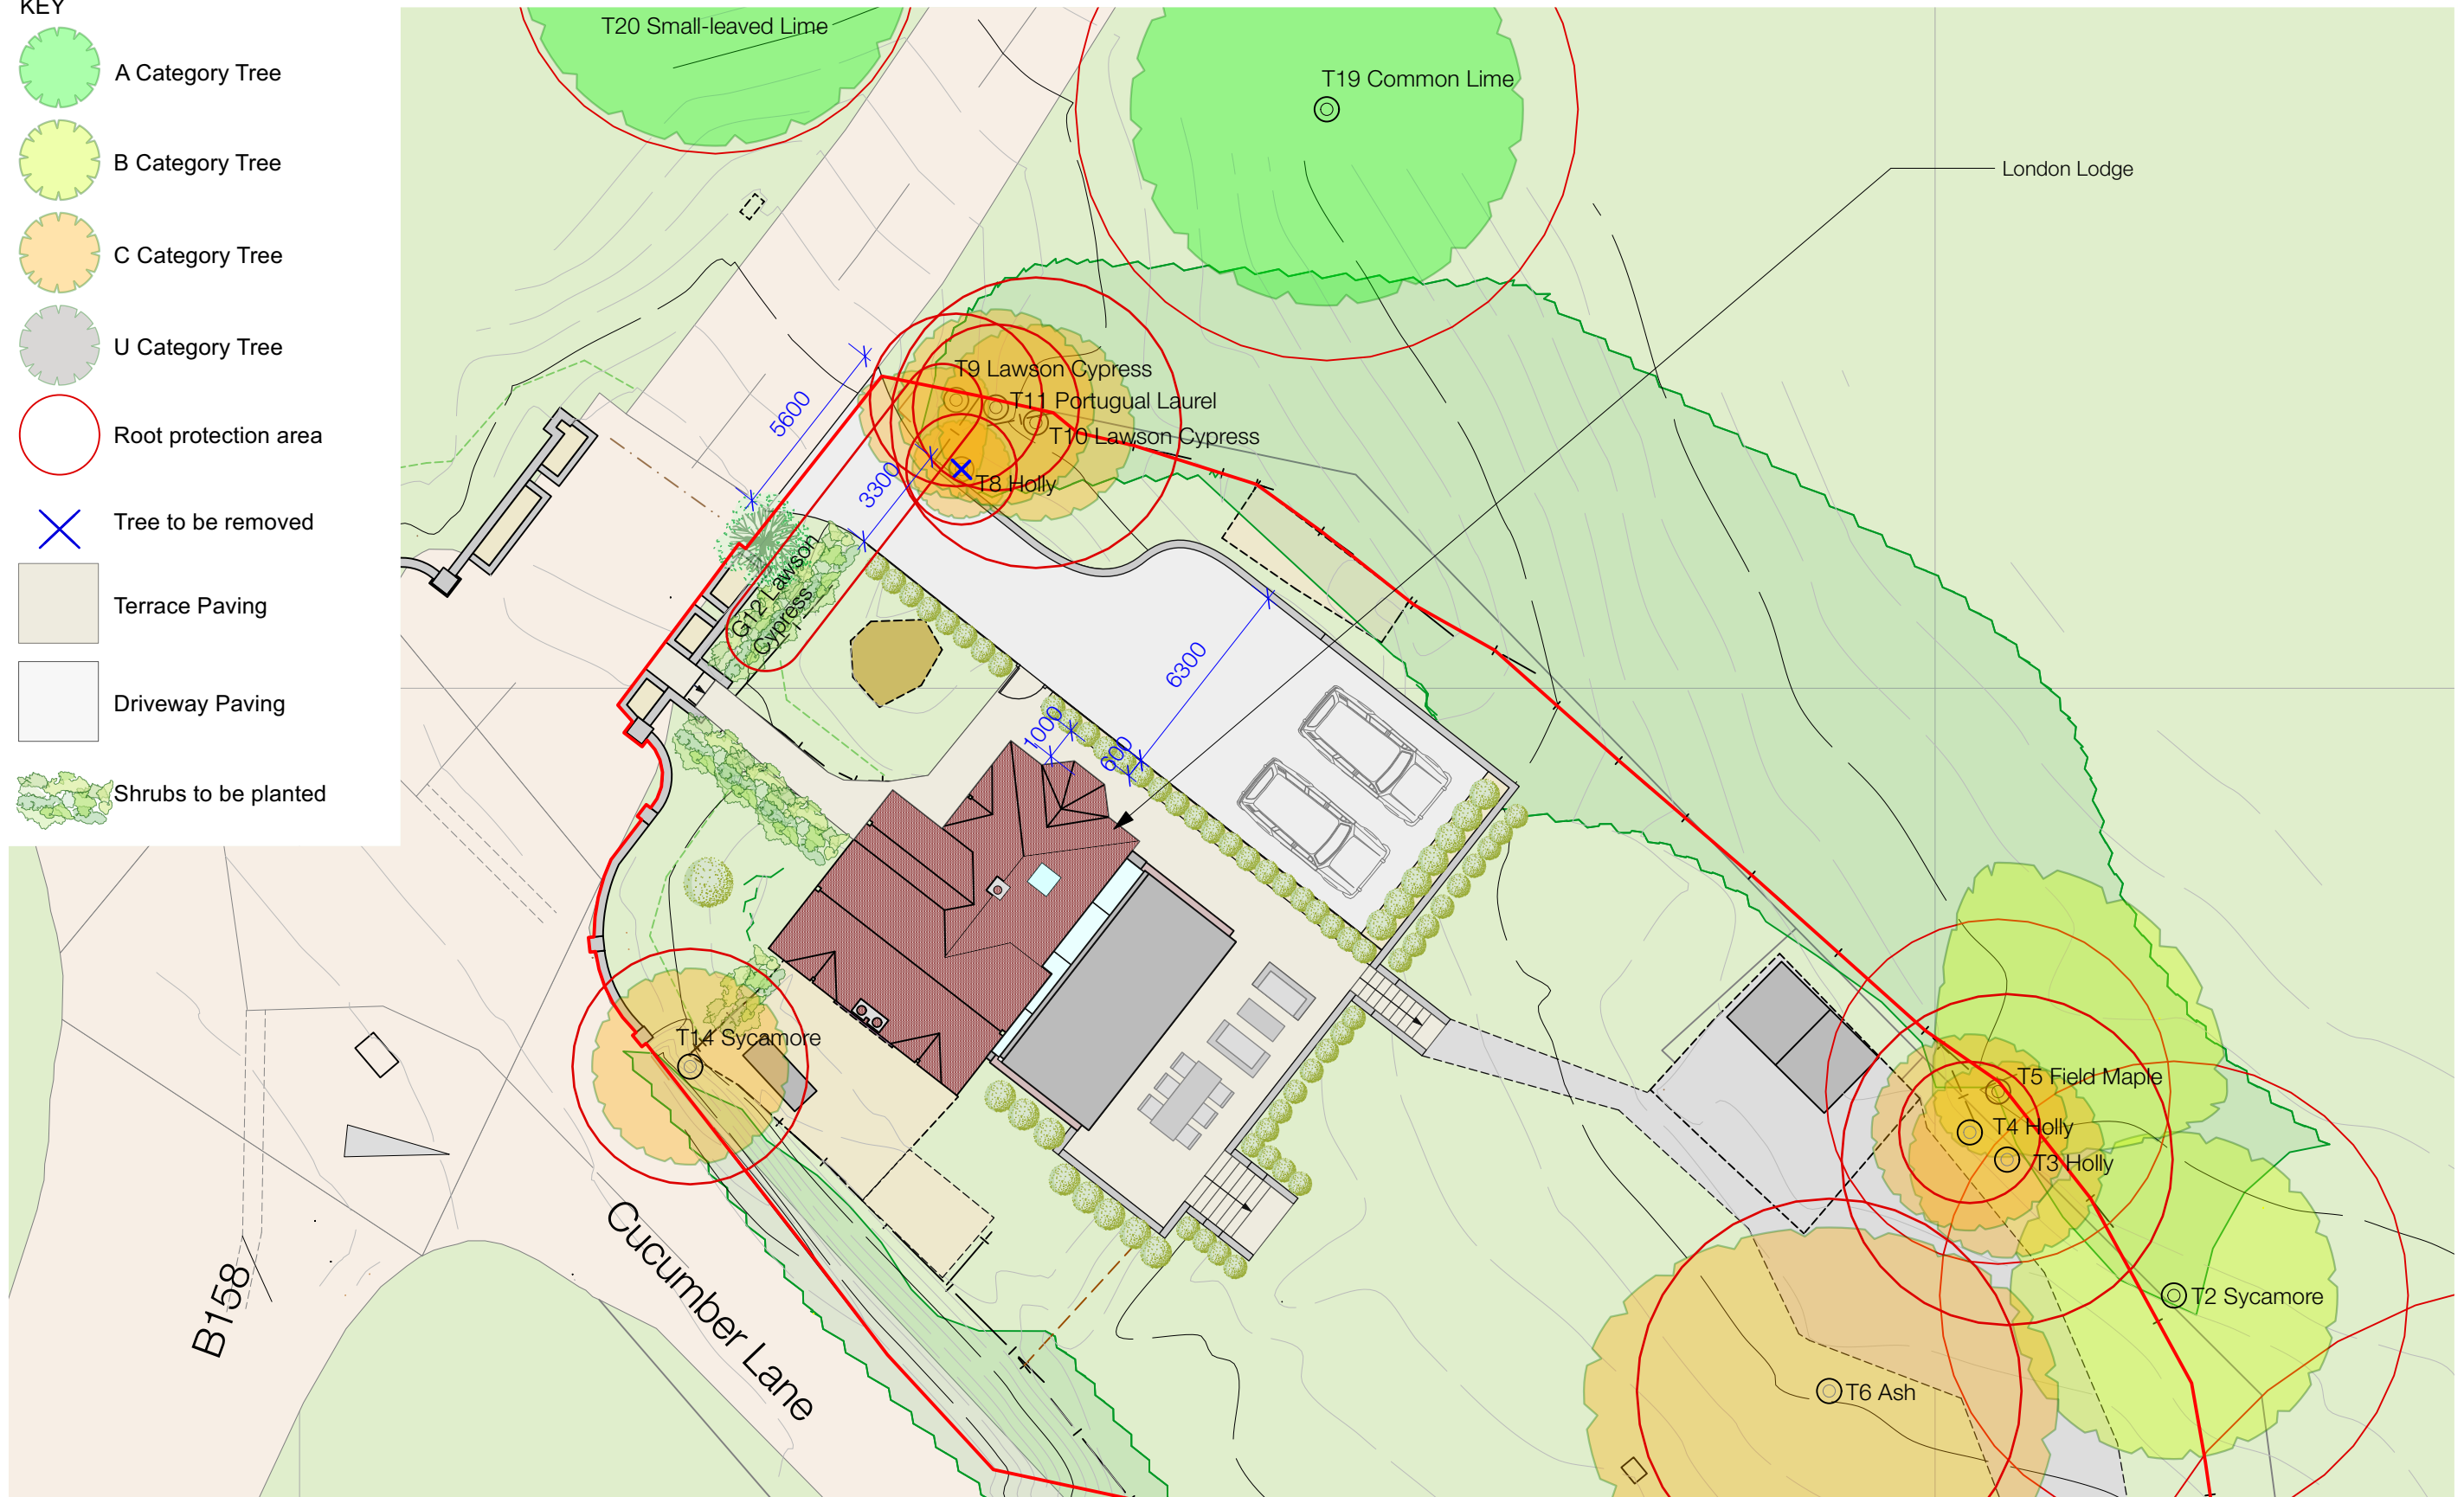

- KEY**
-  A Category Tree
 -  B Category Tree
 -  C Category Tree
 -  U Category Tree
 -  Root protection area
 -  Tree to be removed
 -  Terrace Paving
 -  Driveway Paving
 -  Shrubs to be planted

1 Site Location Plan - London Lodge - Proposed
Scale: 1:200

Site area = 1701m² = 0.1701ha.

© Chassay Studio Ltd 2023