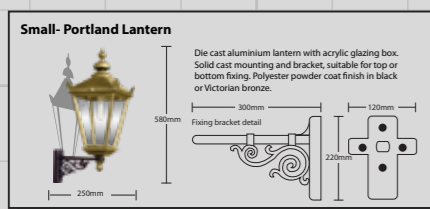

H THREE x new lanterns.
H.A.G 2.5m.