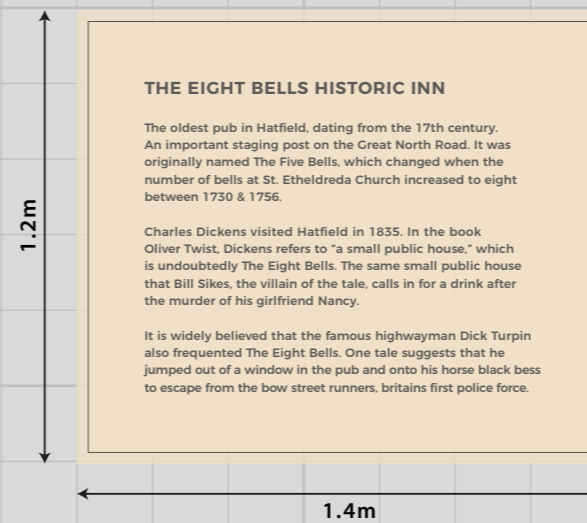

D ONE x new timber sign with history text.
Size 1.4m x 1.2m H.A.G 1.2m