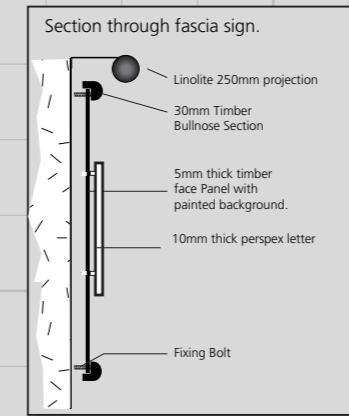

A ONE x new timber fascia with 10mm bevelled perspex letters, illuminated by trough light.
Size 4.8m x 500mm. H.A.G 2.5m

SLIMLINE TROUGH LIGHT DETAIL

TECHNICAL SPECIFICATION

- Slim 40mm aluminium profile*
- Dust and water tight - sealed to IP68
- Length: Any size to nearest millimetre
- 200mm maximum - 2000mm maximum per section
- Magnifying lens with built in gasket
- Internal Triolite LED drivers**
- 200 lumens per metre output
- 11.5 watts per metre
- Quick fix brackets
- 2 part fully sealed middle connector system
- 5 year parts warranty
- Conforms to EN60528 electrical safety requirements and tested by Nemko Ltd