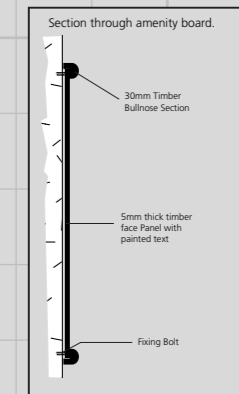

E TWO x new timber amenity boards with painted text.
Size 700mm x 1.1m H.A.G 1m