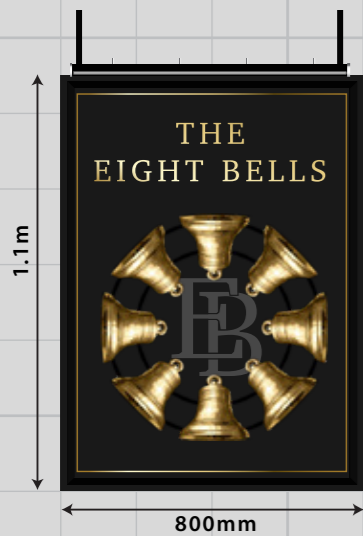

B ONE x new timber double sided projecting sign with painted detail, fixed to existing post sign, illuminated by new linolites.
Size 800mm x 1.1m. H.A.G 3.4m.