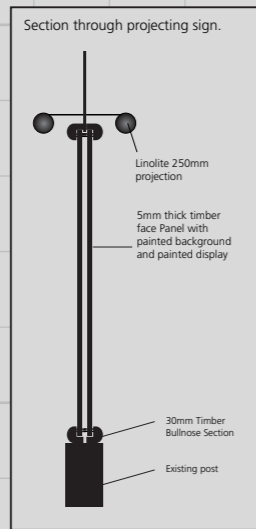

B ONE x new timber double sided projecting sign with painted detail, fixed to existing post sign, illuminated by new linolites.
Size 800mm x 1.1m. H.A.G 3.4m.