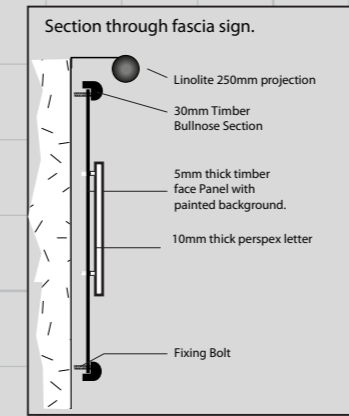

A ONE x new timber fascia with 10mm bevelled perspex letters, illuminated by trough light.
Size 4.8m x 500mm. H.A.G 2.5m

SLIMLINE TROUGH LIGHT DETAIL

TECHNICAL SPECIFICATION

- Slim Aluminium extrusion profile
- Dust and water tight - sealed to IP68
- Length: Any size to required millimetre (minimum 100mm) - maximum per section
- Integrating area with built in gasket
- Material: Trough: LED friendly
- 200 lumens per metre output
- 11.3 watts per metre
- Quick fix brackets
- 7 part fully sealed middle connector system
- 3 year parts warranty
- Conforms to EN60598 electrical safety requirements and tested by Nemko Ltd

B ONE x new timber double sided projecting sign with painted detail, fixed to existing post sign, illuminated by new linolites.
Size 800mm x 1.1m. H.A.G 3.4m.

TECHNICAL SPECIFICATION

- 30Watt LED Floodlight
- 150 lumens per watt
- Efficiency greater than 90%
- Compact and light weight
- Wide temperature range: -20°C to 50°C
- IP65 making the LED Floodlight suitable for use in multiple locations
- Available in 3000K warm white and 4000K cool white
- 1.5W Beam angle
- 100-240V AC input, suitable for global use
- Power factor >0.9

30WATT LED FLOOD LIGHT DETAIL

technical specification

- 150 lumens per watt
- Efficiency greater than 90%
- Compact and light weight
- Wide temperature range: -20°C to 50°C
- IP65 making the LED Floodlight suitable for use in multiple locations
- Available in 3000K warm white and 4000K cool white
- 1.5W Beam angle
- 100-240V AC input, suitable for global use
- Power factor >0.9

nanolight

IP66 Waterproof Quick fix brackets 140 lumens per watt 5 year parts warranty Sections up to 3500mm Manufactured to any length*

D ONE x new signwritten history board.
Size 1.4m x 1.2m H.A.G 1.2m