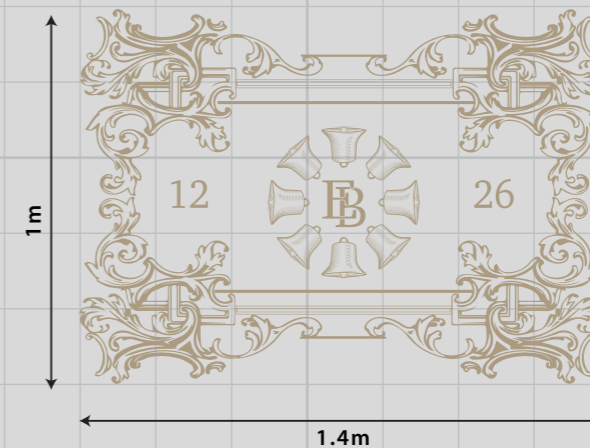

A ONE x new timber fascia with 10mm bevelled perspex letters, illuminated by trough light.
Size 4.8m x 500mm. H.A.G 2.5m

SLIMLINE TROUGH LIGHT DETAIL

TECHNICAL SPECIFICATION

- Slim Aluminium extrusion profile
- Dust and water tight - sealed to IP68
- Length: Any size to required millimetre (minimum 100mm) - maximum per section
- Integrating area with built in gasket
- Material: Trough: LED friendly
- 200 lumens per metre output
- 11.3 watts per metre
- Quick fix brackets
- 7 part fully sealed middle connector system
- 3 year parts warranty
- Conforms to EN60598 electrical safety requirements and tested by Nemko Ltd

B ONE x new timber double sided projecting sign with painted detail, fixed to existing post sign, illuminated by new linolites.
Size 800mm x 1.1m. H.A.G 3.4m.

TECHNICAL SPECIFICATION

- 30Watt LED Floodlight
- 150 lumens per watt
- Efficiency greater than 90%
- Compact and light weight
- Wide temperature range: -20°C to 50°C
- IP65 making the LED Floodlight suitable for use in multiple locations
- Available in 3000K warm white and 4000K cool white
- 1.5W Beam angle
- 100-240V AC input, suitable for global use
- Power factor >0.9

E TWO x new timber amenity boards with painted text.
Size 700mm x 1.1m H.A.G 1m

H THREE x new lanterns.
H.A.G 2.5m.

I TWO x new LED floodlights.
H.A.G 3.2m.

F ONE x new A2 poster case with painted text to back.
Size. 488mm x 664mm H.A.G 1.1m.

C ONE x new signwritten mural.
Size 1.4m x 1m H.A.G 3.5m

SIGN COLOURS:

- BLACK
- GOLD
- DH Drab
- BS 10 B 21

1:20 @ A3

THE EIGHT BELLS . HATFIELD. STAR 12.5.21. 16690-planning 1 AH

PRINTED COLOURS MAY NOT SHOW TRUE REPRESENTATION THIS DRAWING SHOULD NOT BE REPRODUCED UNLESS BY EXPLICIT CONSENT SR SIGNS LIMITED: 0113 2798266 sales@sr-signs.co.uk