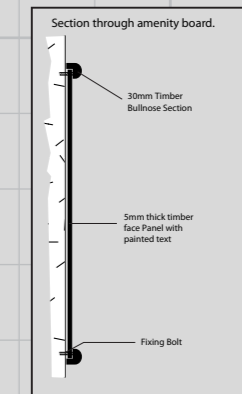

E TWO x new timber amenity boards with painted text.
Size 700mm x 1.1m H.A.G 1m