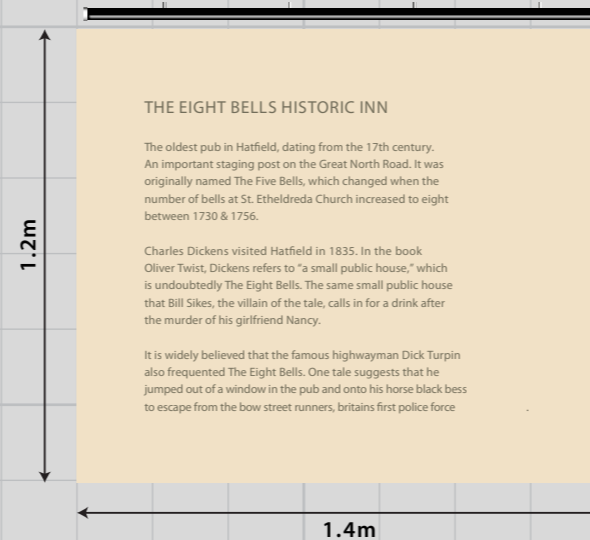

B ONE x new timber double sided projecting sign with painted detail, fixed to existing post sign, illuminated by new linolites.
Size 800mm x 1.1m. H.A.G 3.4m.

TECHNICAL SPECIFICATION

- 30Watt LED Floodlight
- 150 lumens per watt
- Efficiency greater than 90%
- Compact and light weight
- Wide temperature range: -20°C to 50°C
- IP65 making the LED Floodlight suitable for use in multiple locations
- Available in 3000K warm white and 4000K cool white
- 1.5W Beam angle
- 100-240V AC input, suitable for global use
- Power factor >0.9

30WATT LED FLOOD LIGHT DETAIL

technical specification

- 150 lumens per watt
- Efficiency greater than 90%
- Compact and light weight
- Wide temperature range: -20°C to 50°C
- IP65 making the LED Floodlight suitable for use in multiple locations
- Available in 3000K warm white and 4000K cool white
- 1.5W Beam angle
- 100-240V AC input, suitable for global use
- Power factor >0.9

nanolight

IP66 Waterproof Quick fix brackets 140 lumens per watt 5 year parts warranty Sections up to 3500mm Manufactured to any length*

D ONE x new signwritten history board.
Size 1.4m x 1.2m H.A.G 1.2m

E TWO x new timber amenity boards with painted text.
Size 700mm x 1.1m H.A.G 1m

H THREE x new lanterns.
H.A.G 2.5m.

I TWO x new LED floodlights.
H.A.G 3.2m.

F ONE x new A2 poster case with painted text to back.
Size. 488mm x 664mm H.A.G 1.1m.