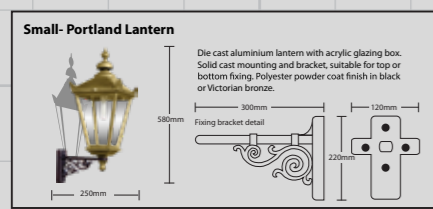

H THREE x new lanterns.
H.A.G 2.5m.