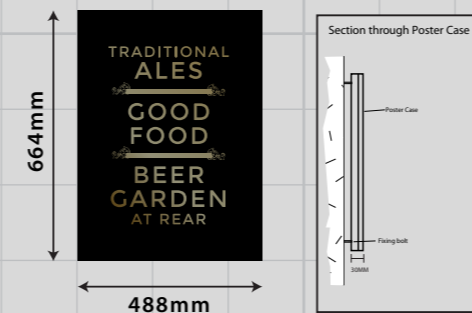

A ONE x new timber fascia with 10mm bevelled perspex letters, illuminated by trough light.
Size 4.8m x 500mm. H.A.G 2.5m

SLIMLINE TROUGH LIGHT DETAIL

TECHNICAL SPECIFICATION

- Slim Aluminium extrusion profile
- Dust and water tight - sealed to IP68
- Length: Any size to required millimetre (minimum 100mm) - maximum per section
- Integrating area with built in gasket
- Material: Trough: LED friendly
- 200 lumens per metre output
- 11.3 watts per metre
- Quick fix brackets
- 7 part fully sealed middle connector system
- 3 year parts warranty
- Conforms to EN60598 electrical safety requirements and tested by Nemko Ltd

B ONE x new timber double sided projecting sign with painted detail, fixed to existing post sign, illuminated by new linolites.
Size 800mm x 1.1m. H.A.G 3.4m.

TECHNICAL SPECIFICATION

- 30Watt LED Floodlight
- 150 lumens per watt
- Efficiency greater than 90%
- Compact and light weight
- Wide temperature range: -20°C to 50°C
- IP65 making the LED Floodlight suitable for use in multiple locations
- Available in 3000K warm white and 4000K cool white
- 1.5W Beam angle
- 100-240V AC input, suitable for global use
- Power factor >0.9

nanolight

IP66 Waterproof Quick fix brackets 140 lumens per watt 5 year parts warranty Sections up to 3500mm Manufactured to any length*

D ONE x new signwritten history board.
Size 1.4m x 1.2m H.A.G 1.2m

E TWO x new timber amenity boards with painted text.
Size 700mm x 1.1m H.A.G 1m

H THREE x new lanterns.
H.A.G 2.5m.

I TWO x new LED floodlights.
H.A.G 3.2m.

F ONE x new A2 poster case with painted text to back.
Size. 488mm x 664mm H.A.G 1.1m.