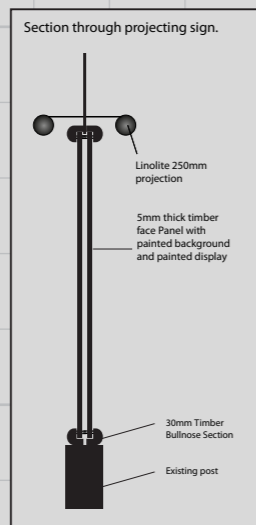

A ONE x new timber fascia with 10mm bevelled perspex letters, illuminated by trough light.
Size 4.8m x 500mm. H.A.G 2.5m

SLIMLINE TROUGH LIGHT DETAIL

TECHNICAL SPECIFICATION

- Slim Aluminium extrusion profile
- Dust and water tight - sealed to IP68
- Length: Any size to required millimetre (minimum 100mm) - maximum per section
- Integrating area with built in gasket
- Material: Trough: LED friendly
- 200 lumens per metre output
- 11.3 watts per metre
- Quick fix brackets
- 7 part fully sealed middle connector system
- 3 year parts warranty
- Conforms to EN60598 electrical safety requirements and tested by Nemko Ltd

B ONE x new timber double sided projecting sign with painted detail, fixed to existing post sign, illuminated by new linolites.
Size 800mm x 1.1m. H.A.G 3.4m.

TECHNICAL SPECIFICATION

- 30Watt LED Floodlight
- 150 lumens per watt
- Efficiency greater than 90%
- Compact and light weight
- Wide temperature range: -20°C to 50°C
- IP65 making the LED Floodlight suitable for use in multiple locations
- Available in 3000K warm white and 4000K cool white
- 1.5W Beam angle
- 100-240V AC input, suitable for global use
- Power factor >0.9

30WATT LED FLOOD LIGHT DETAIL

technical specification

- 150 lumens per watt
- Efficiency greater than 90%
- Compact and light weight
- Wide temperature range: -20°C to 50°C
- IP65 making the LED Floodlight suitable for use in multiple locations
- Available in 3000K warm white and 4000K cool white
- 1.5W Beam angle
- 100-240V AC input, suitable for global use
- Power factor >0.9

nanolight

IP66 Waterproof Quick fix brackets 140 lumens per watt 5 year parts warranty Sections up to 3500mm Manufactured to any length*

D ONE x new signwritten history board.
Size 1.4m x 1.2m H.A.G 1.2m