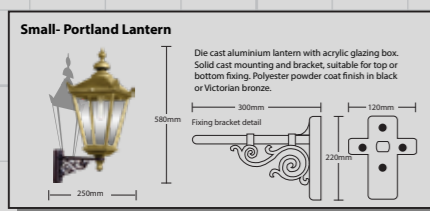

H THREE x new lanterns.
H.A.G 2.5m.