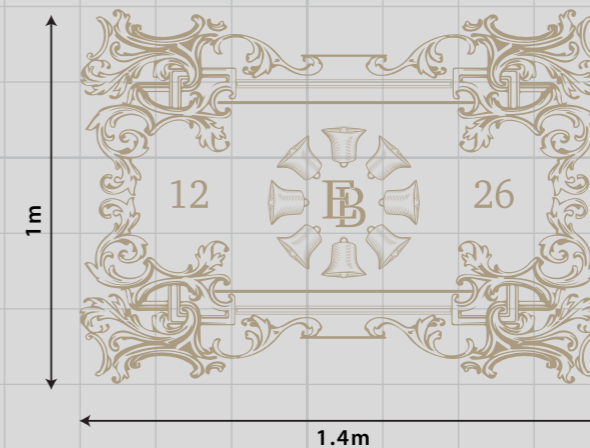

C ONE x new signwritten mural.
Size 1.4m x 1m H.A.G 3.5m

SIGN COLOURS:

- BLACK
- GOLD
- DH Drab
- BS 10 B 21

1:20 @ A3

THE EIGHT BELLS . HATFIELD. STAR 12.5.21. 16690-planning 1 AH

PRINTED COLOURS MAY NOT SHOW TRUE REPRESENTATION THIS DRAWING SHOULD NOT BE REPRODUCED UNLESS BY EXPLICIT CONSENT SR SIGNS LIMITED: 0113 2798266 sales@sr-signs.co.uk