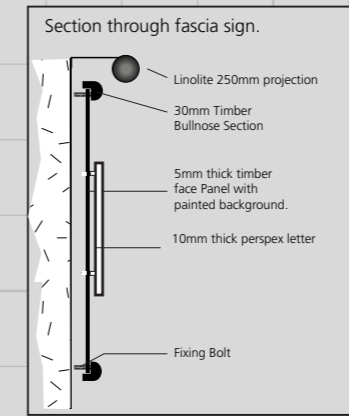

A ONE x new timber fascia with 10mm bevelled perspex letters, illuminated by trough light.
Size 4.8m x 500mm. H.A.G 2.5m

SLIMLINE TROUGH LIGHT DETAIL

TECHNICAL SPECIFICATION

- Slim 48mm aluminium profile*
- Dust and water tight - sealed to IP66
- Length: Any size to nearest millimetre
- 200mm maximum - 2000mm maximum per section
- Interfacing pins with built in gasket
- Material: Tribolite, LED drivers**
- 200 lumens per metre output
- 11.5 watts per metre
- Quick fix brackets
- 2 part fully sealed middle connector system
- 3 year parts warranty
- Conforms to EN60598 electrical safety requirements and tested by Nemko Ltd