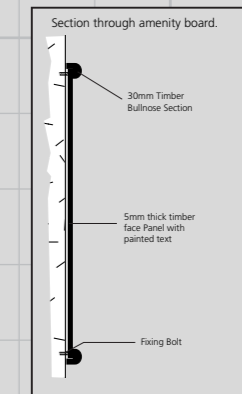

E TWO x new timber amenity boards with painted text.
Size 700mm x 1.1m H.A.G 1m