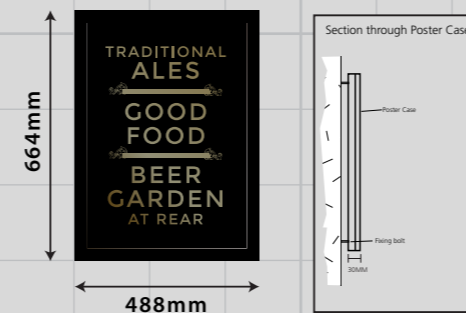

F ONE x new A2 poster case with painted text to back.
Size. 488mm x 664mm H.A.G 1.1m.