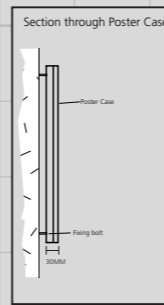

F ONE x new A2 poster case with painted text to back.
Size. 488mm x 664mm H.A.G 1.1m.