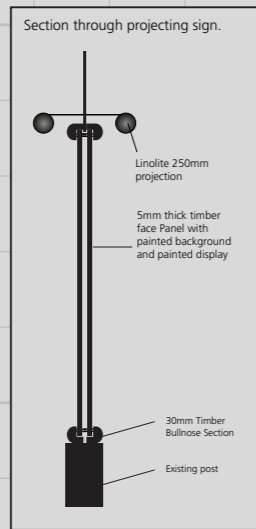

B ONE x new timber double sided projecting sign with painted detail, fixed to existing post sign, illuminated by new linolites.
Size 800mm x 1.1m. H.A.G 3.4m.