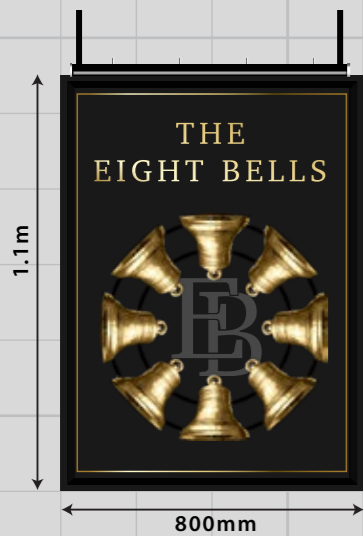

B ONE x new timber double sided projecting sign with painted detail, fixed to existing post sign, illuminated by new linolites.
Size 800mm x 1.1m. H.A.G 3.4m.