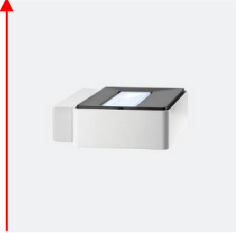

## Suitable Products

View wall mounted up lighter with asymmetric throw of light. Dimmable 3000K 33W.

Art: N991 - £153.47

**Lighting Design Proposal**

Small wall mounted up lighters located in between beams in order to reduce any shadowing. Fully dimmable product will enhance the appearance of the ceiling while providing some functional lighting at floor level via reflectance. Recommend the plaster is painted white.