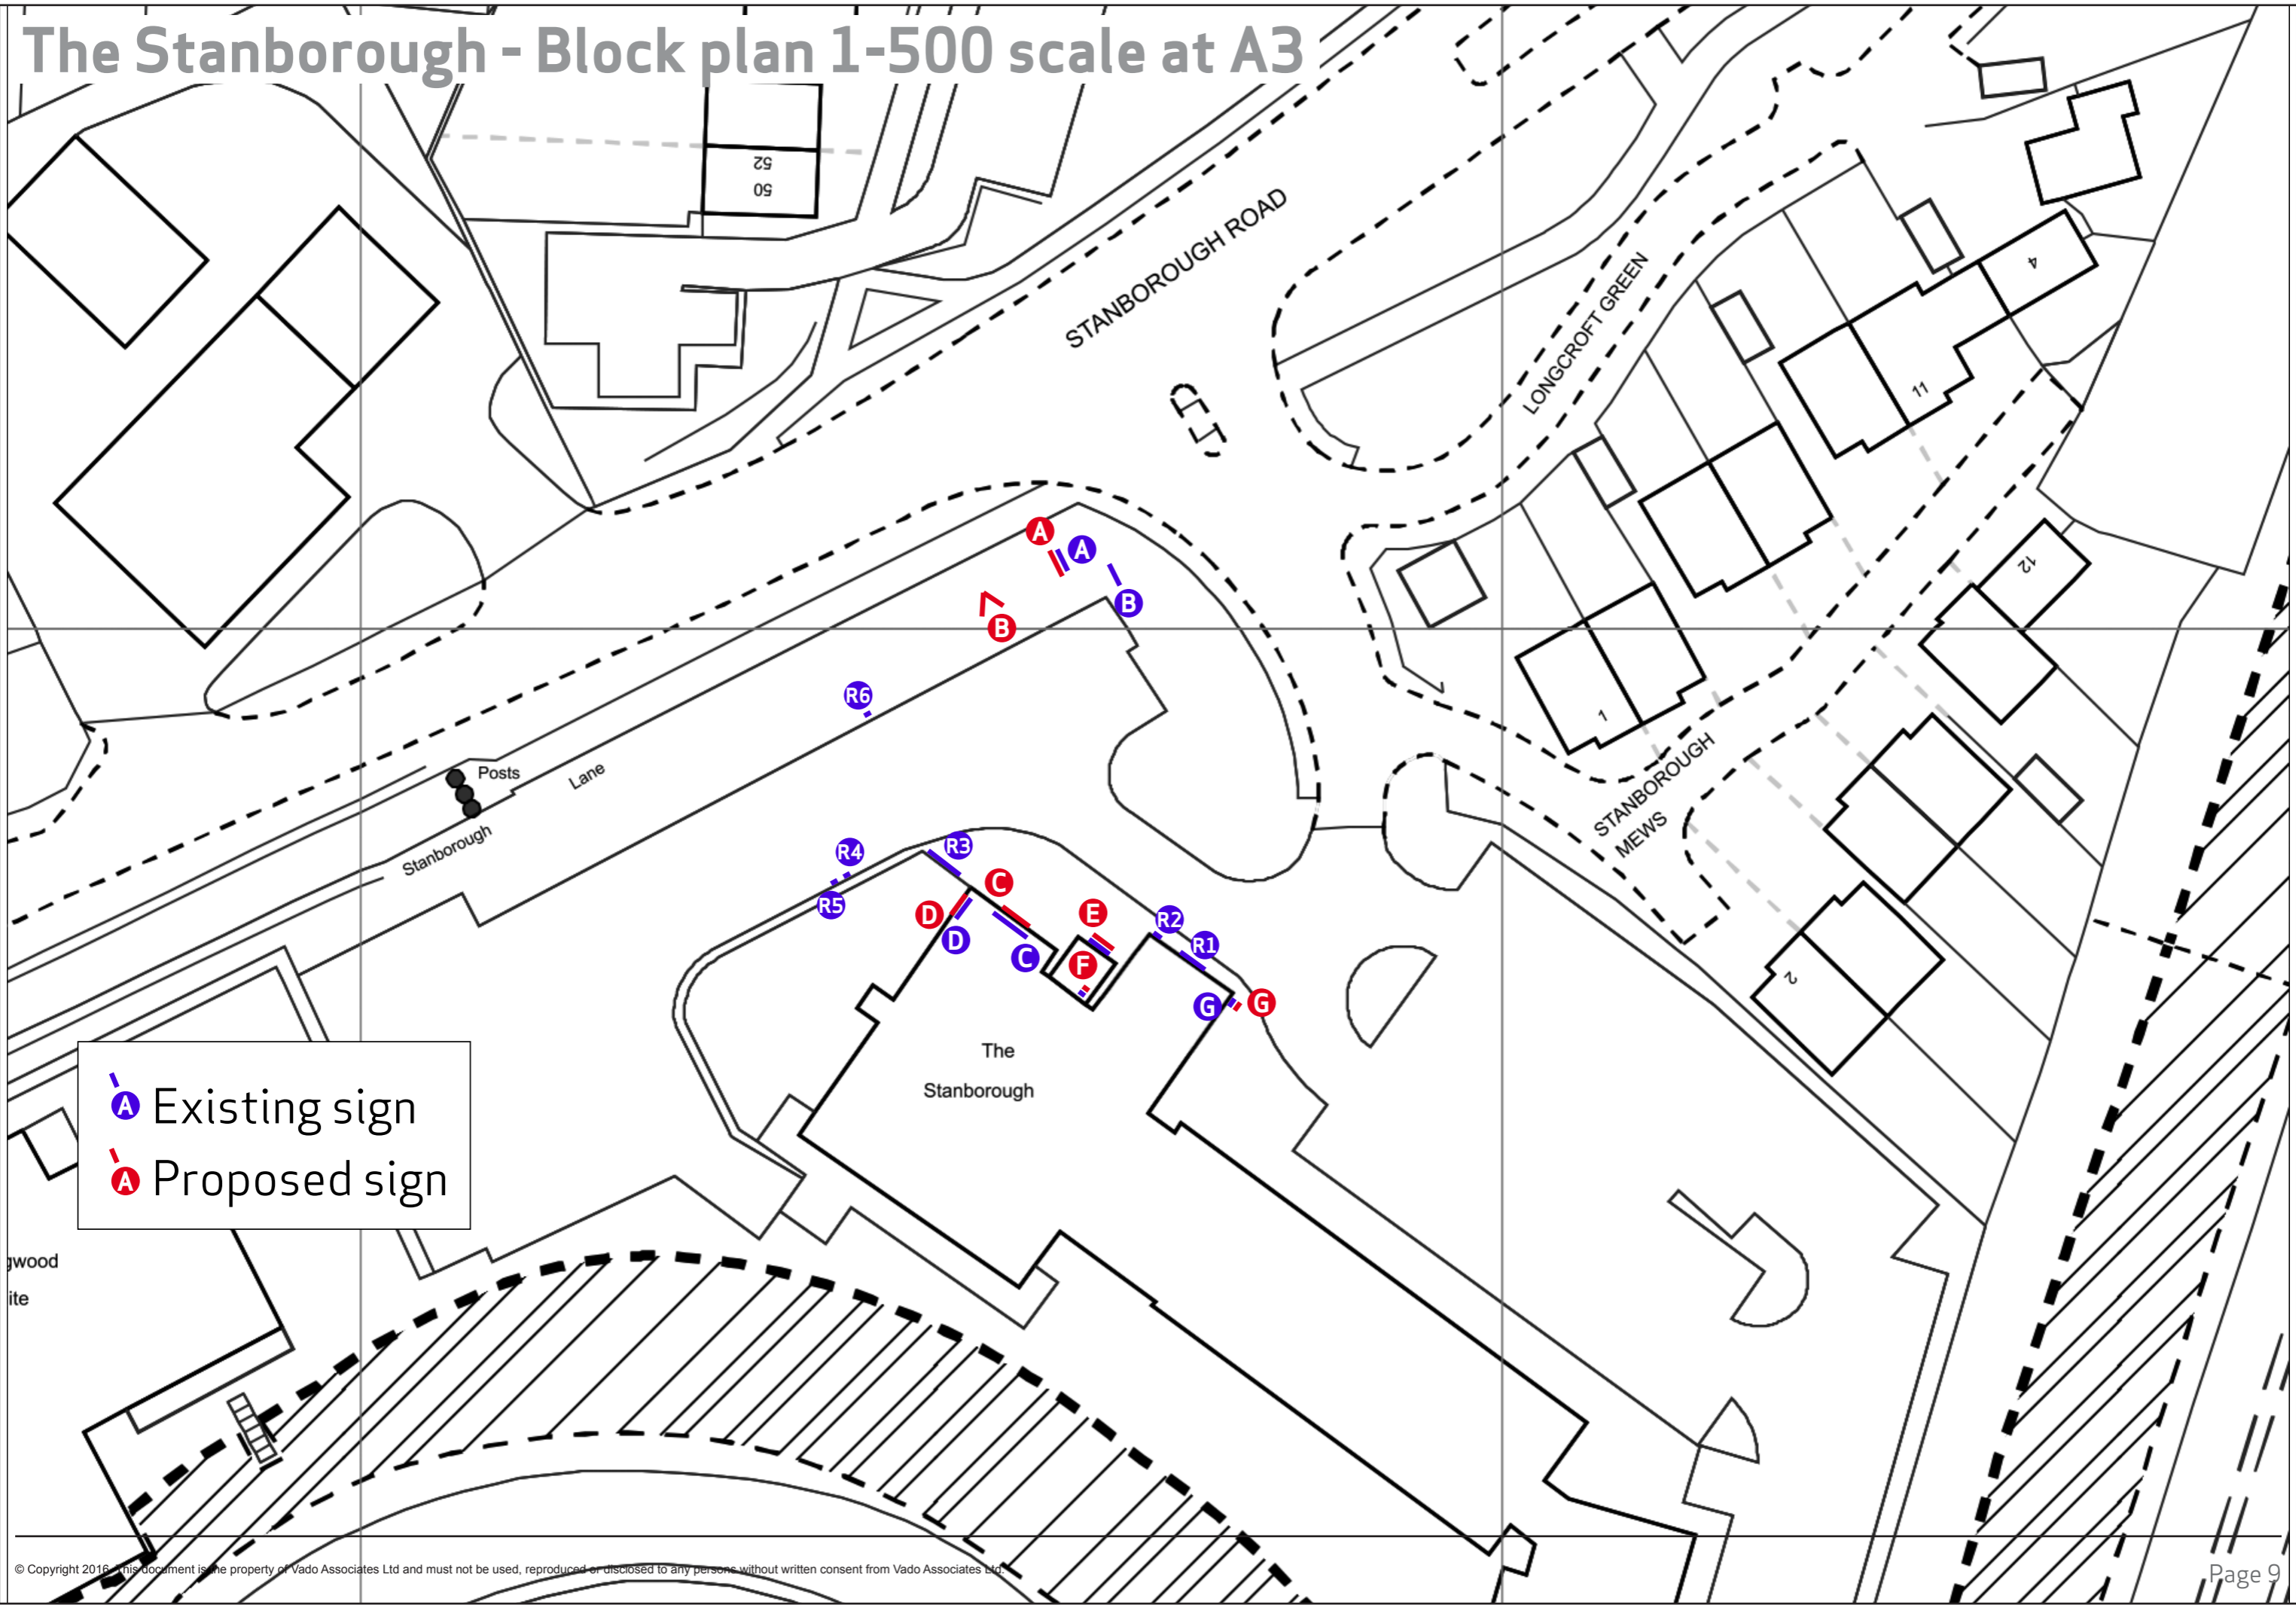

The Stanborough - Block plan 1-500 scale at A3

A Existing sign
A Proposed sign