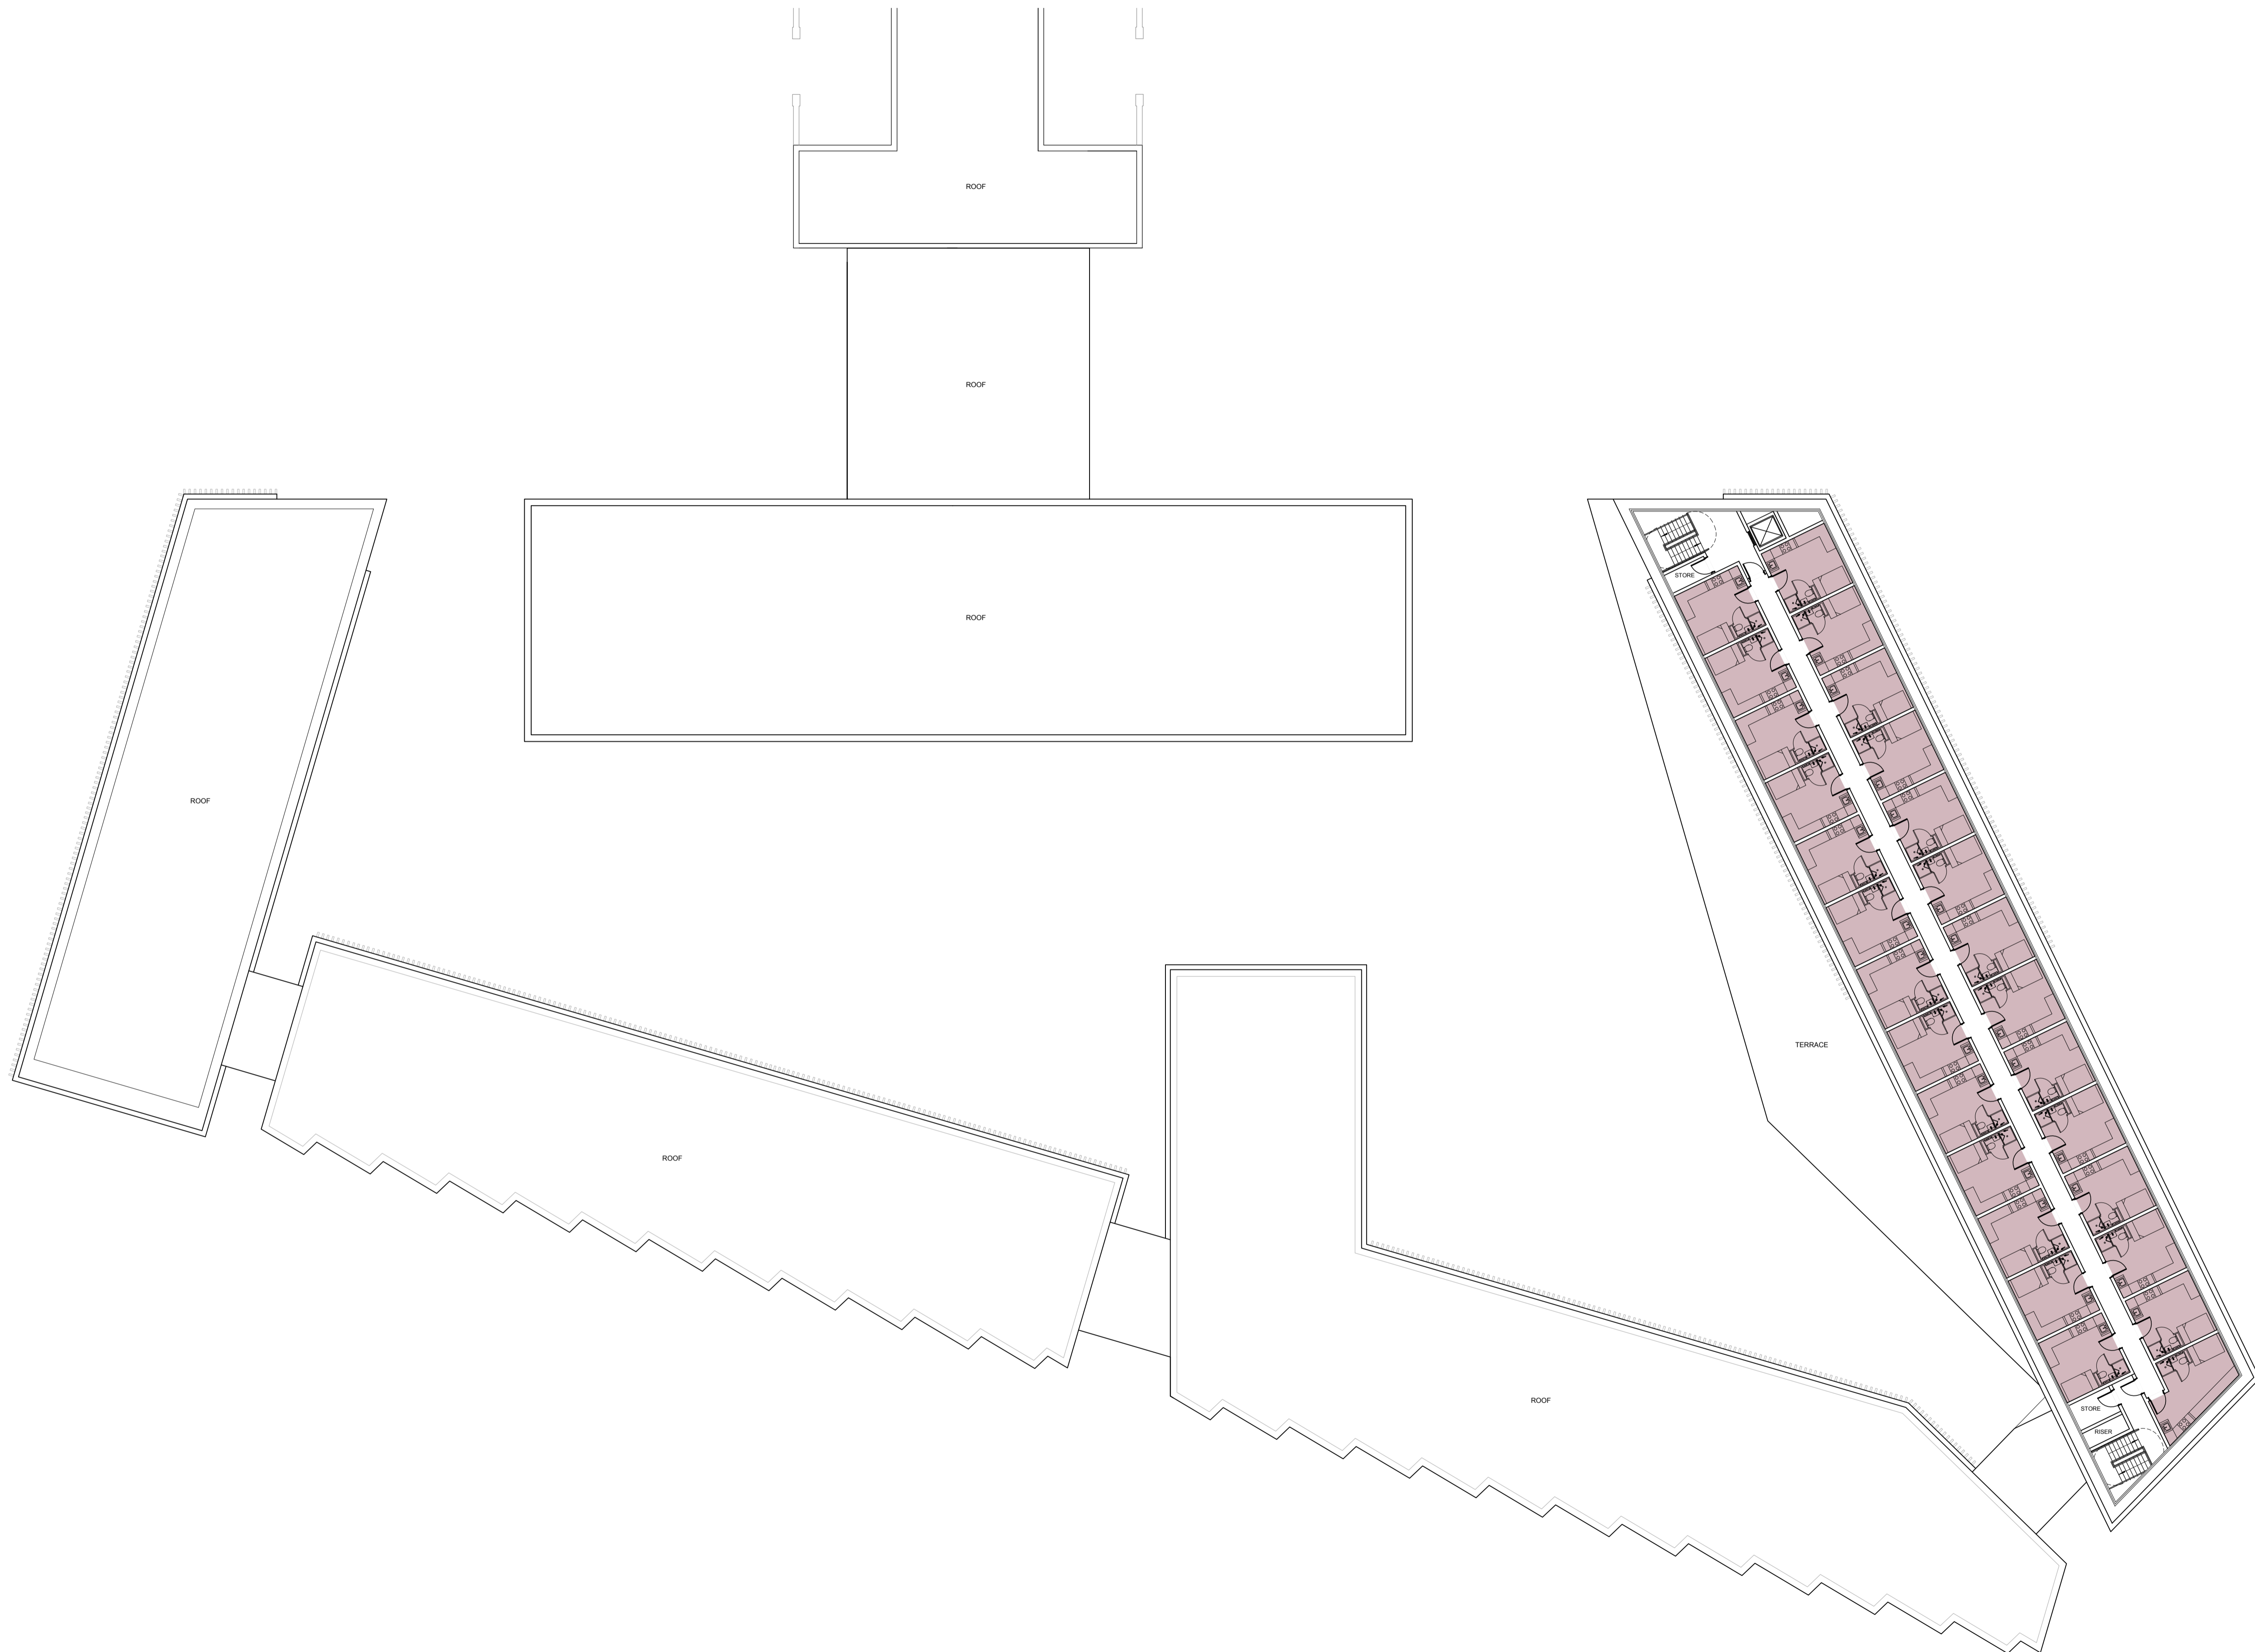

NOTES:

Proposed Student Residential

Studio rooms = 27

Twodios = 0

- STUDIO ROOMS
- 'TWODIO' ROOMS (Double Occupancy)
- PUBLIC/SOCIAL SPACES

B	30.09.15	Labels added
A	25.09.15	Key added

REV DATE NOTES

Client

FUSION HATFIELD HOTELS LTD

Project

HOTEL AND STUDENT RESIDENTIAL
COMET HOTEL SITE
HATFIELD

Drawing Title

PROPOSED STUDENT RESIDENTIAL / HOTEL
EXTENSION
FOURTH FLOOR PLANS

Drawn	Checked	Paper Size	Scale	Date
NB	ML	A1	1:200	SEPT 2015
Project No. 14286		Drawing No. 0305		Revision B