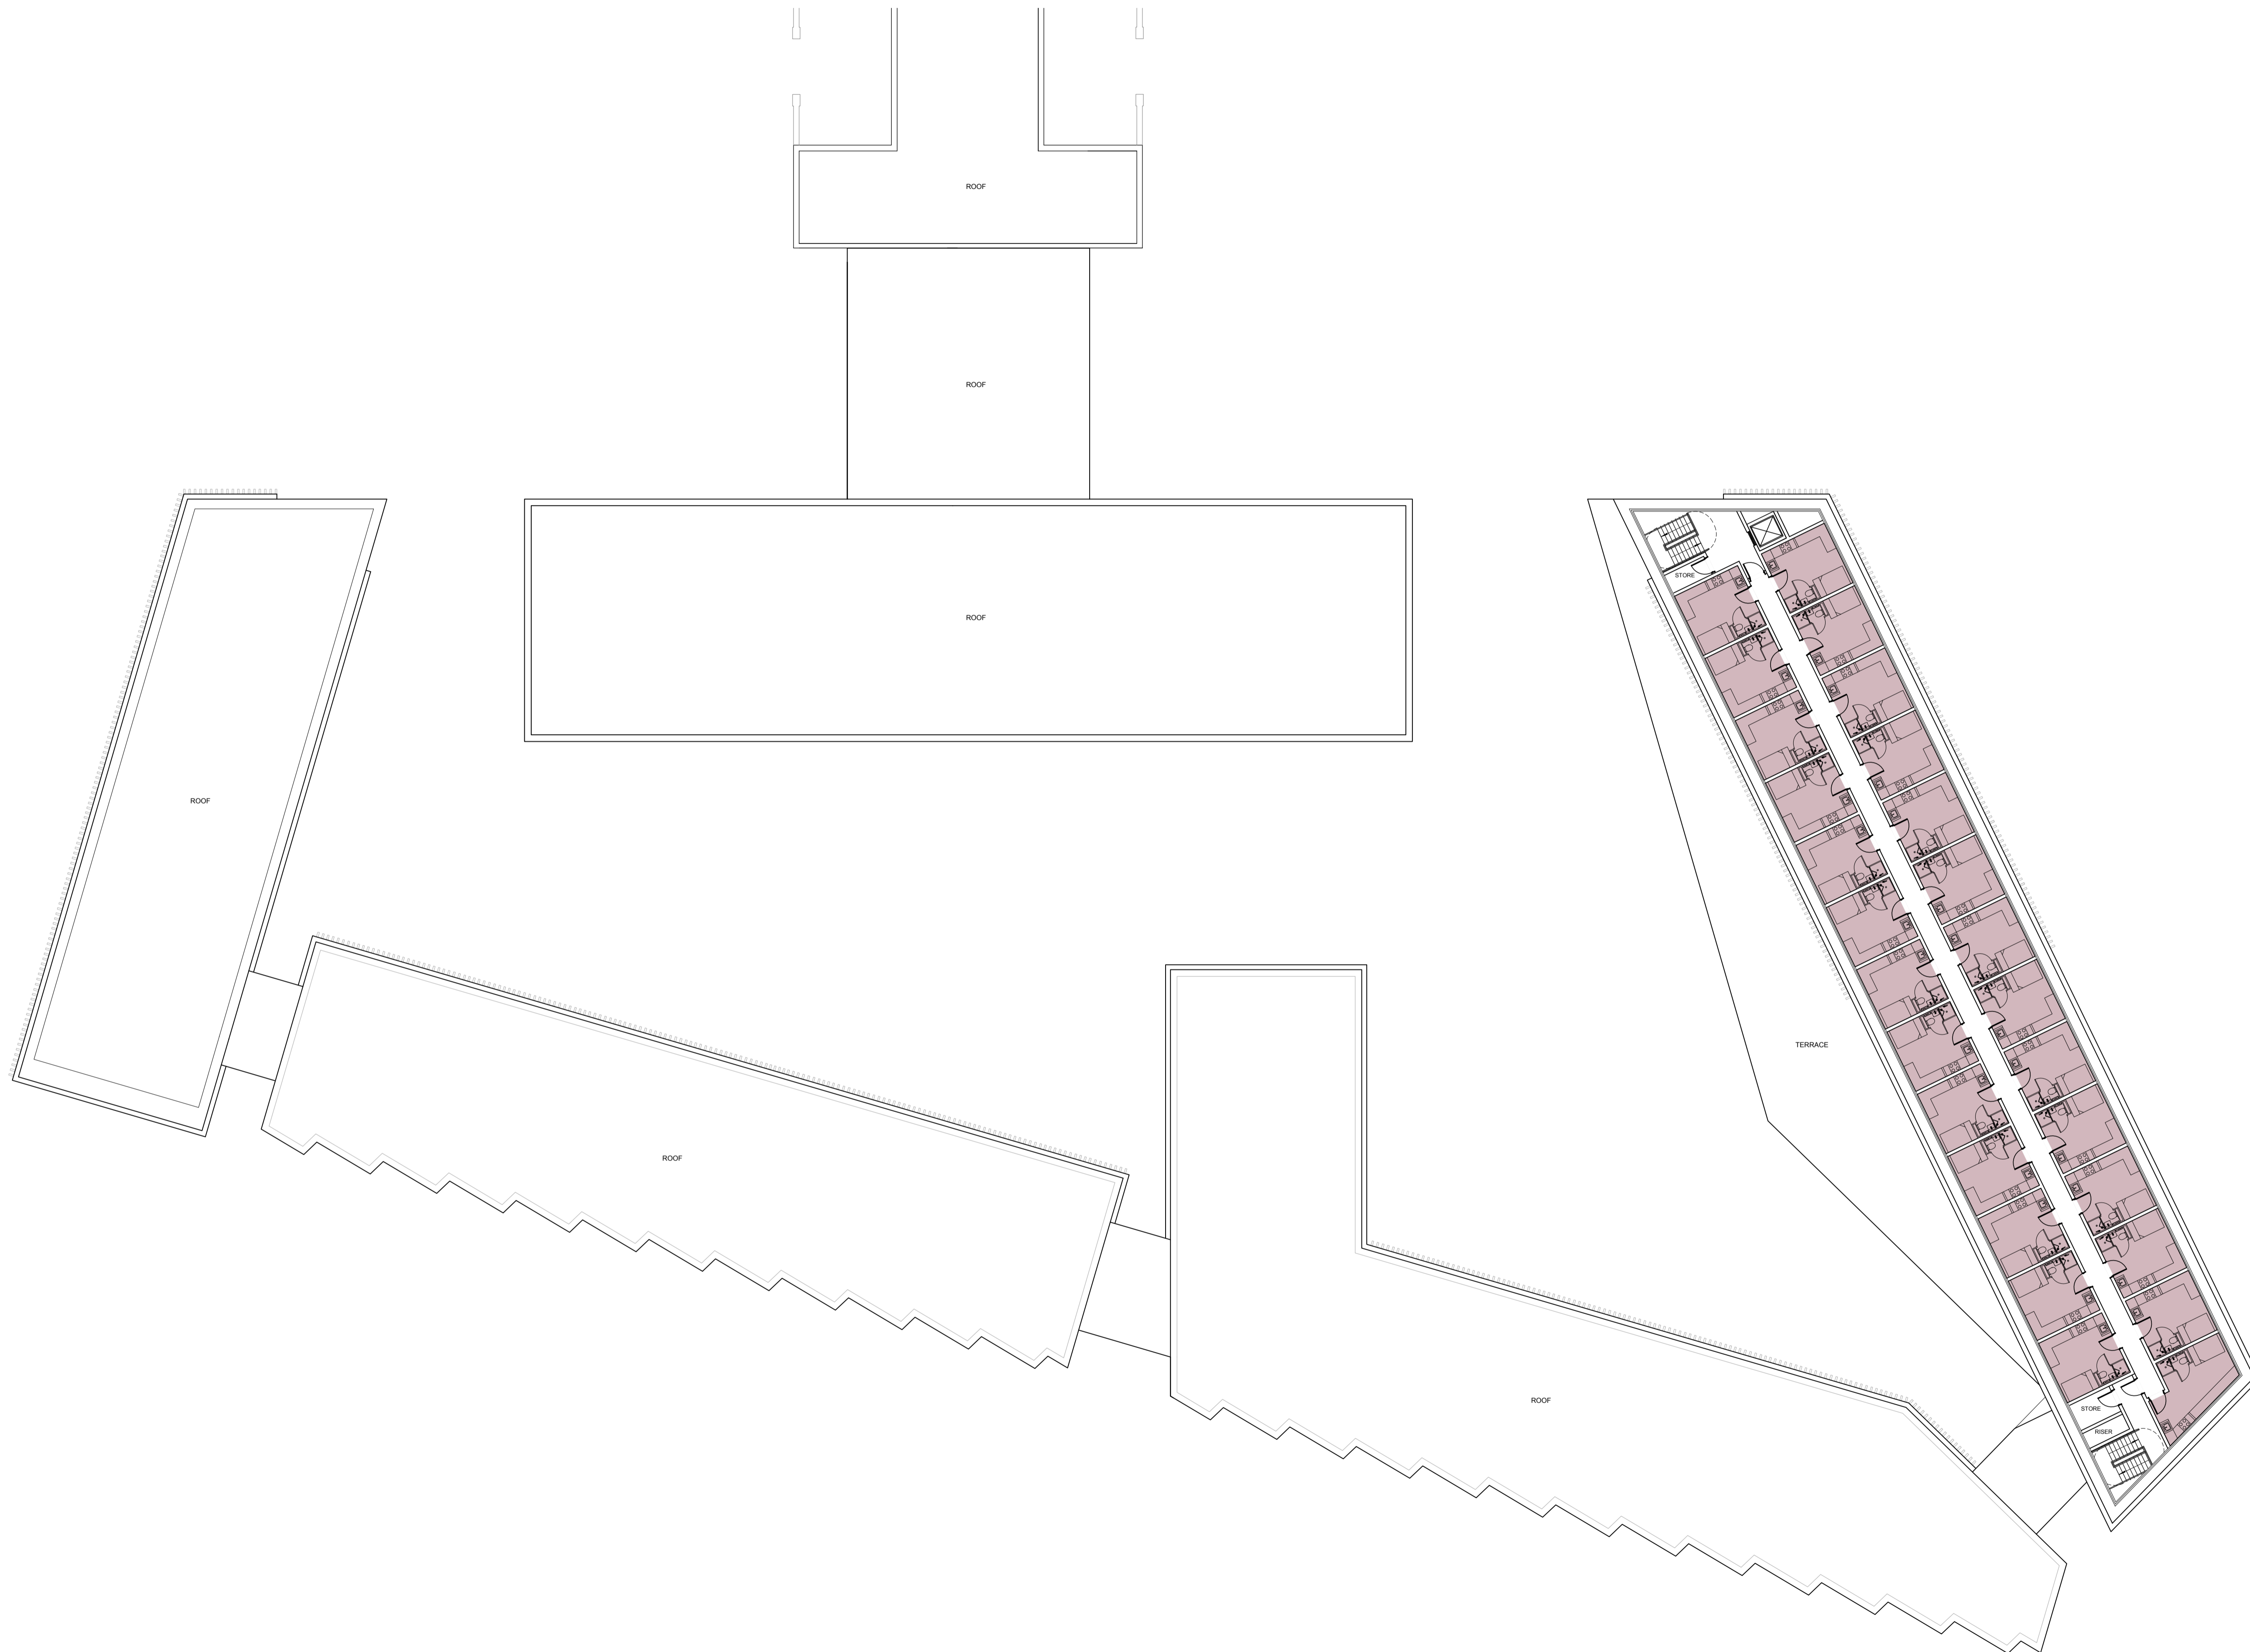

NOTES:

**Proposed Student Residential**

Studio rooms = 27

Twodios = 0

- STUDIO ROOMS
- 'TWODIO' ROOMS (Double Occupancy)
- PUBLIC/SOCIAL SPACES

B	30.09.15	Labels added
A	25.09.15	Key added

REV DATE NOTES

Client

FOURTH FLOOR PLANS

Drawn	Checked	Paper Size	Scale	Date
NB	ML	A1	1:200	SEPT 2015

Project No.	Drawing No.	Revision
14286	0305	B