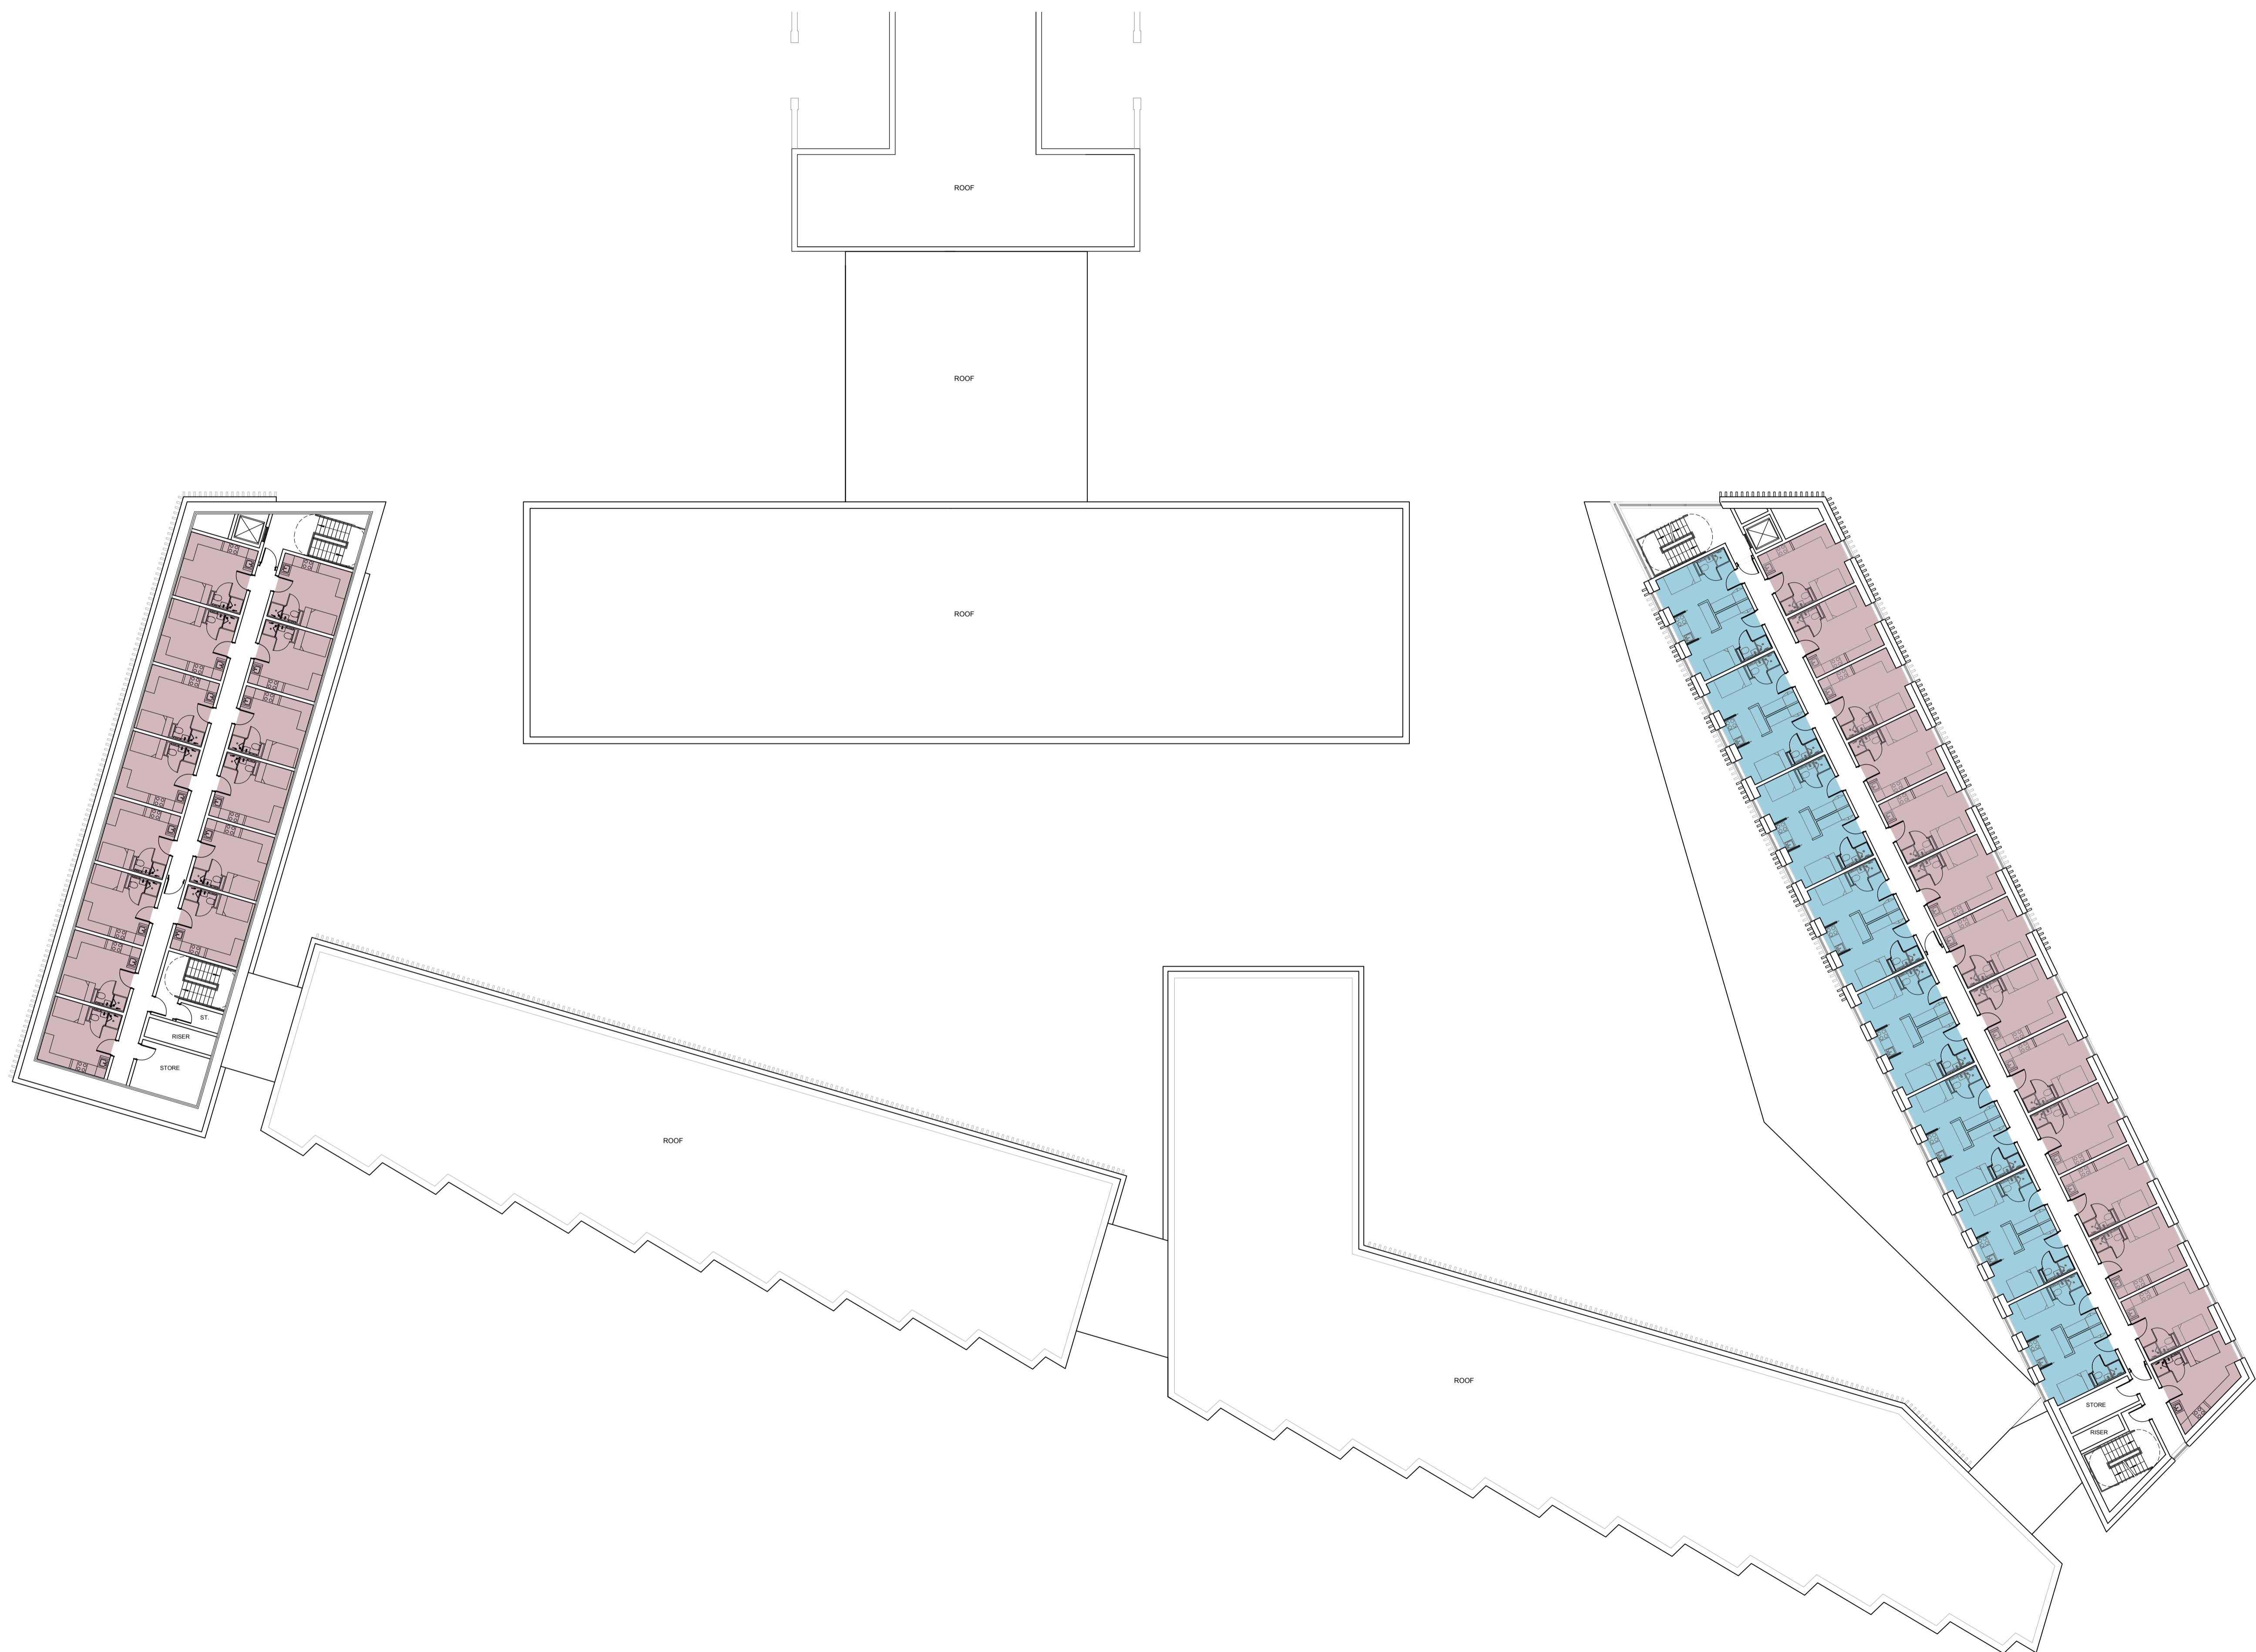

NOTES:

Proposed Student Residential

Studio rooms = 28

Twodios = 8

- STUDIO ROOMS
- 'TWODIO' ROOMS (Double Occupancy)
- PUBLIC/SOCIAL SPACES

B 30.09.15 Labels added

A 25.09.15 Key added

REV DATE NOTES

Client

FUSION HATFIELD HOTELS LTD

Project

HOTEL AND STUDENT RESIDENTIAL
COMET HOTEL SITE
HATFIELD

Drawing Title

PROPOSED STUDENT RESIDENTIAL / HOTEL
EXTENSION
THIRD FLOOR PLANS

Drawn	Checked	Paper Size	Scale	Date
NB	ML	A1	1:200	SEPT 2015

Project No.	Drawing No.	Revision
14286	0304	B