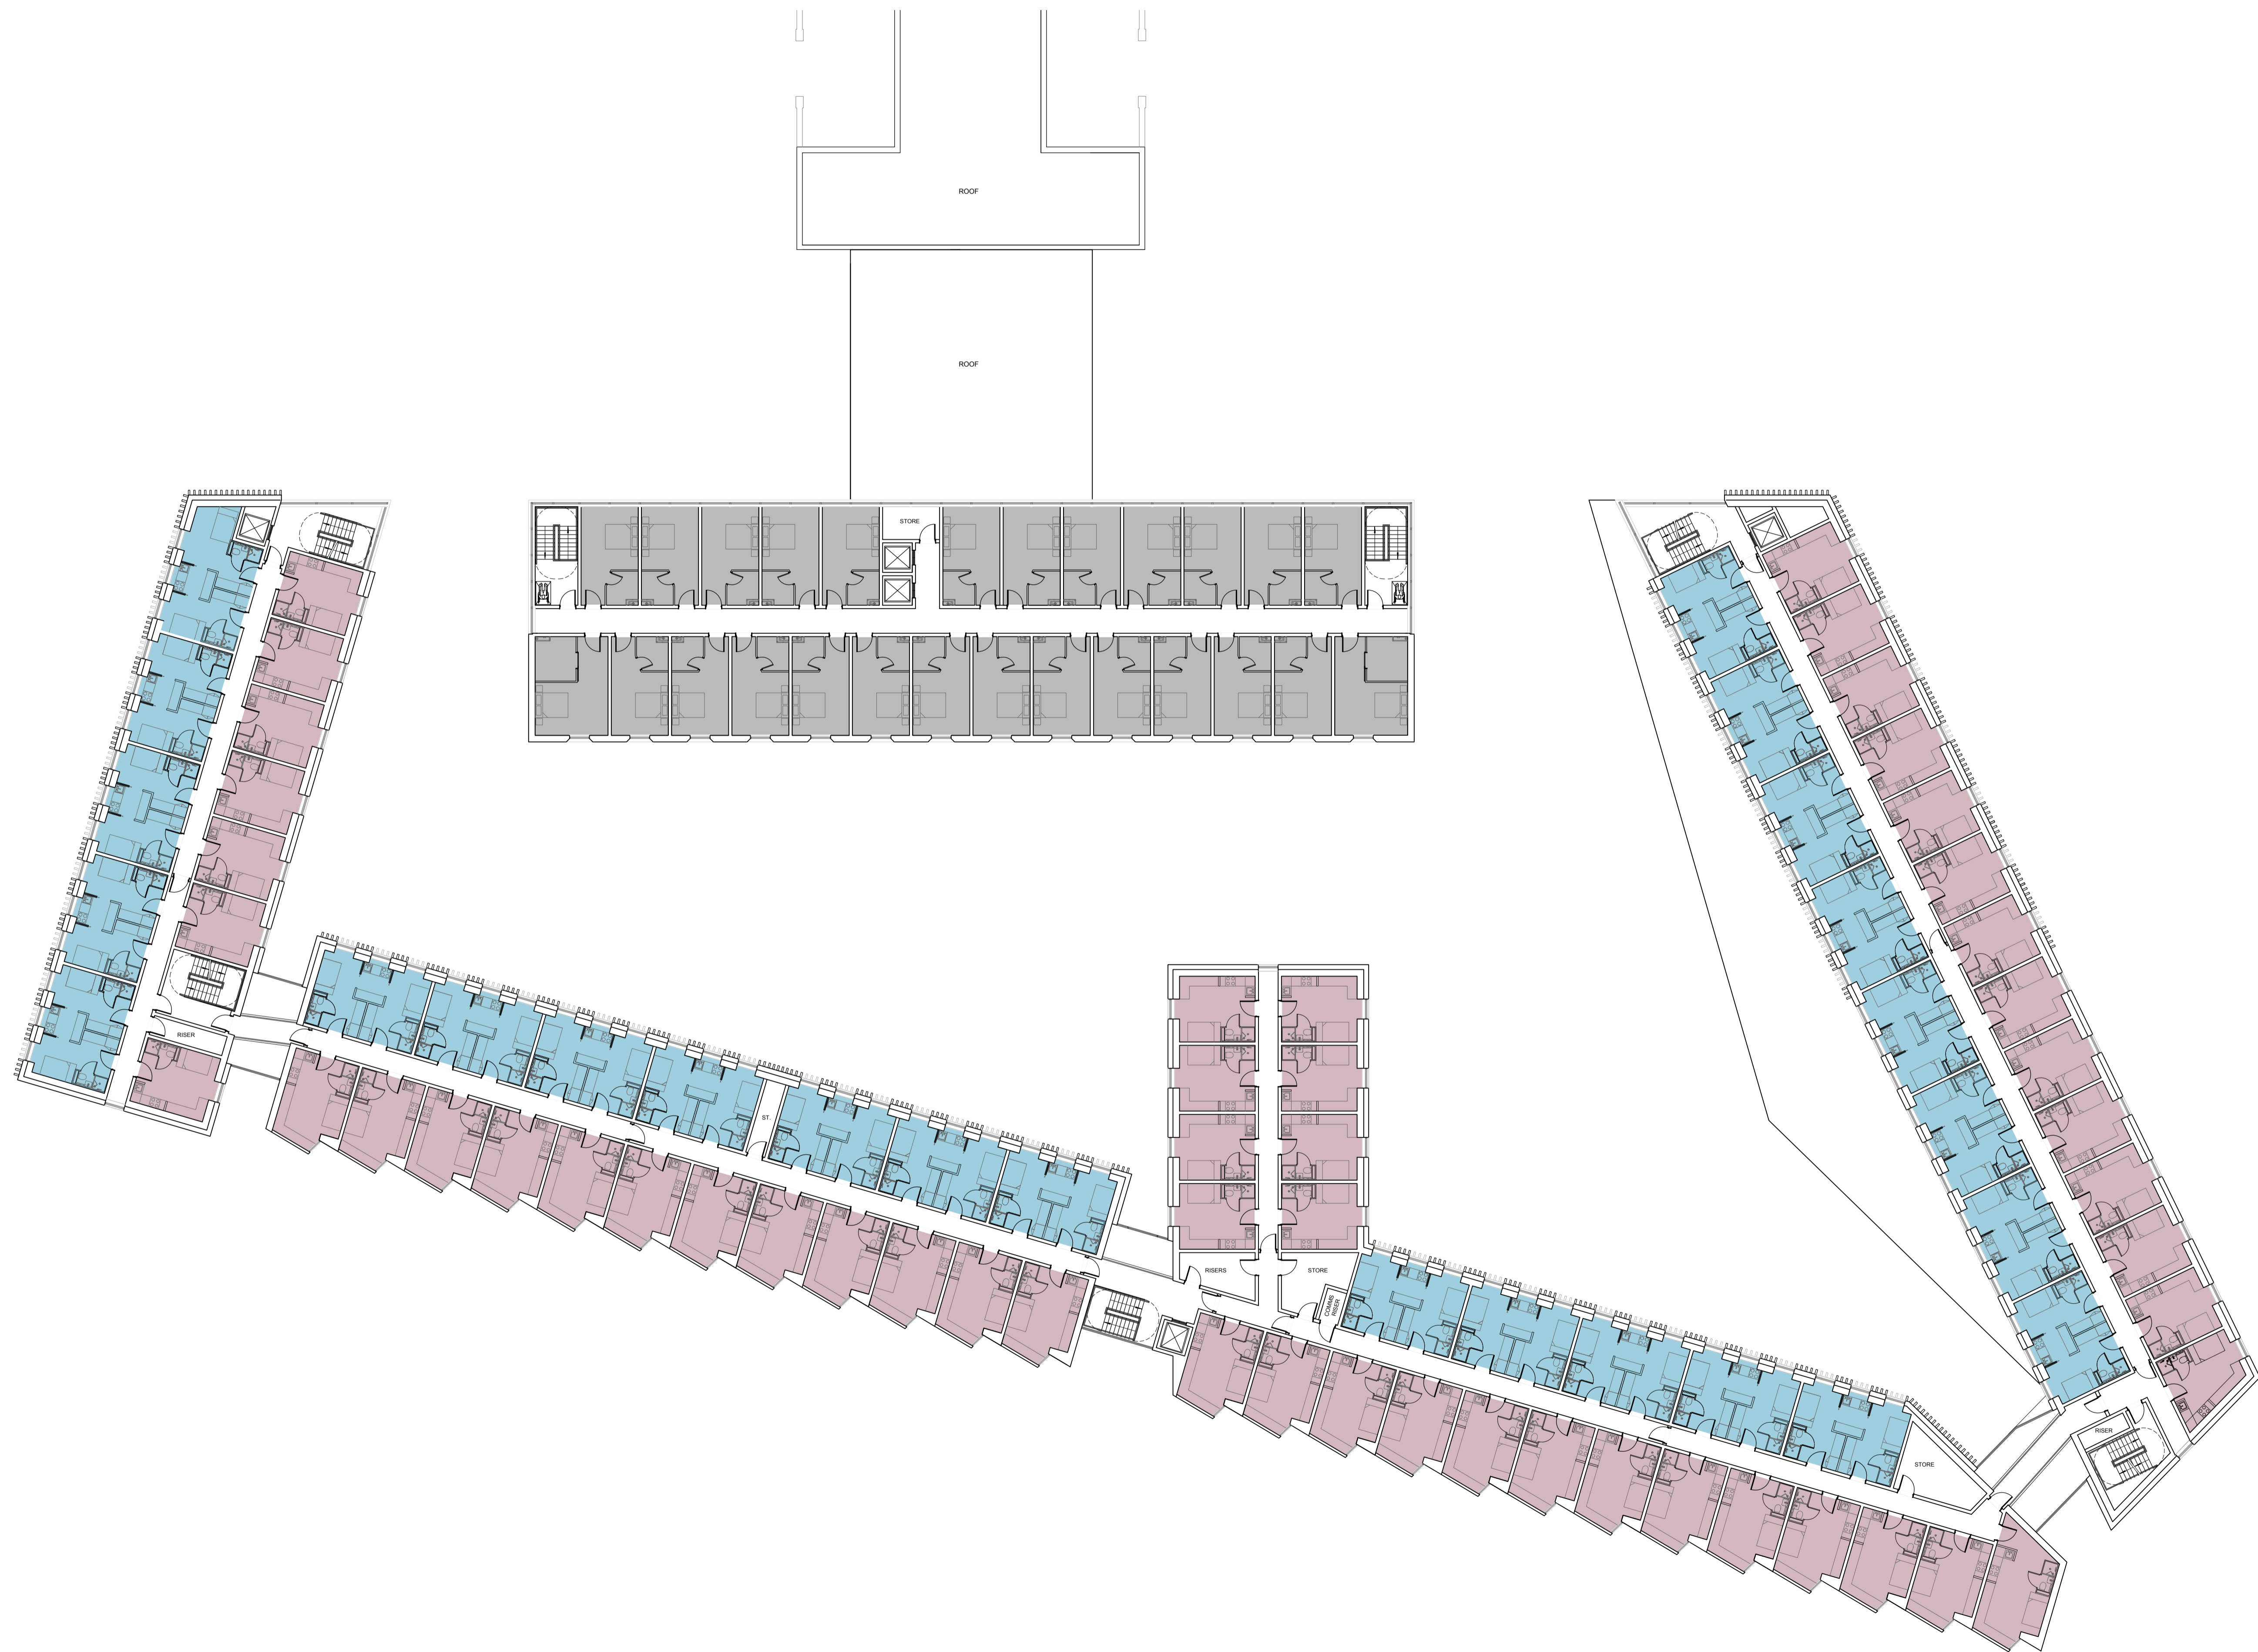

Proposed Student Residential

Studio rooms = 54
Twodios = 25

- STUDIO ROOMS
- 'TWODIO' ROOMS (Double Occupancy)
- PUBLIC/SOCIAL SPACES

B	30.09.15	Notes added
A	25.09.15	Key added
REV	DATE	NOTES

Client

FUSION HATFIELD HOTELS LTD

Project

HOTEL AND STUDENT RESIDENTIAL
COMET HOTEL SITE
HATFIELD

Drawing Title

PROPOSED STUDENT RESIDENTIAL / HOTEL
EXTENSION
SECOND FLOOR PLANS

Drawn	Checked	Paper Size	Scale	Date
NB	ML	A1	1:200	SEPT 2015
Project No.	Drawing No.	Revision		
14286	0303	B		