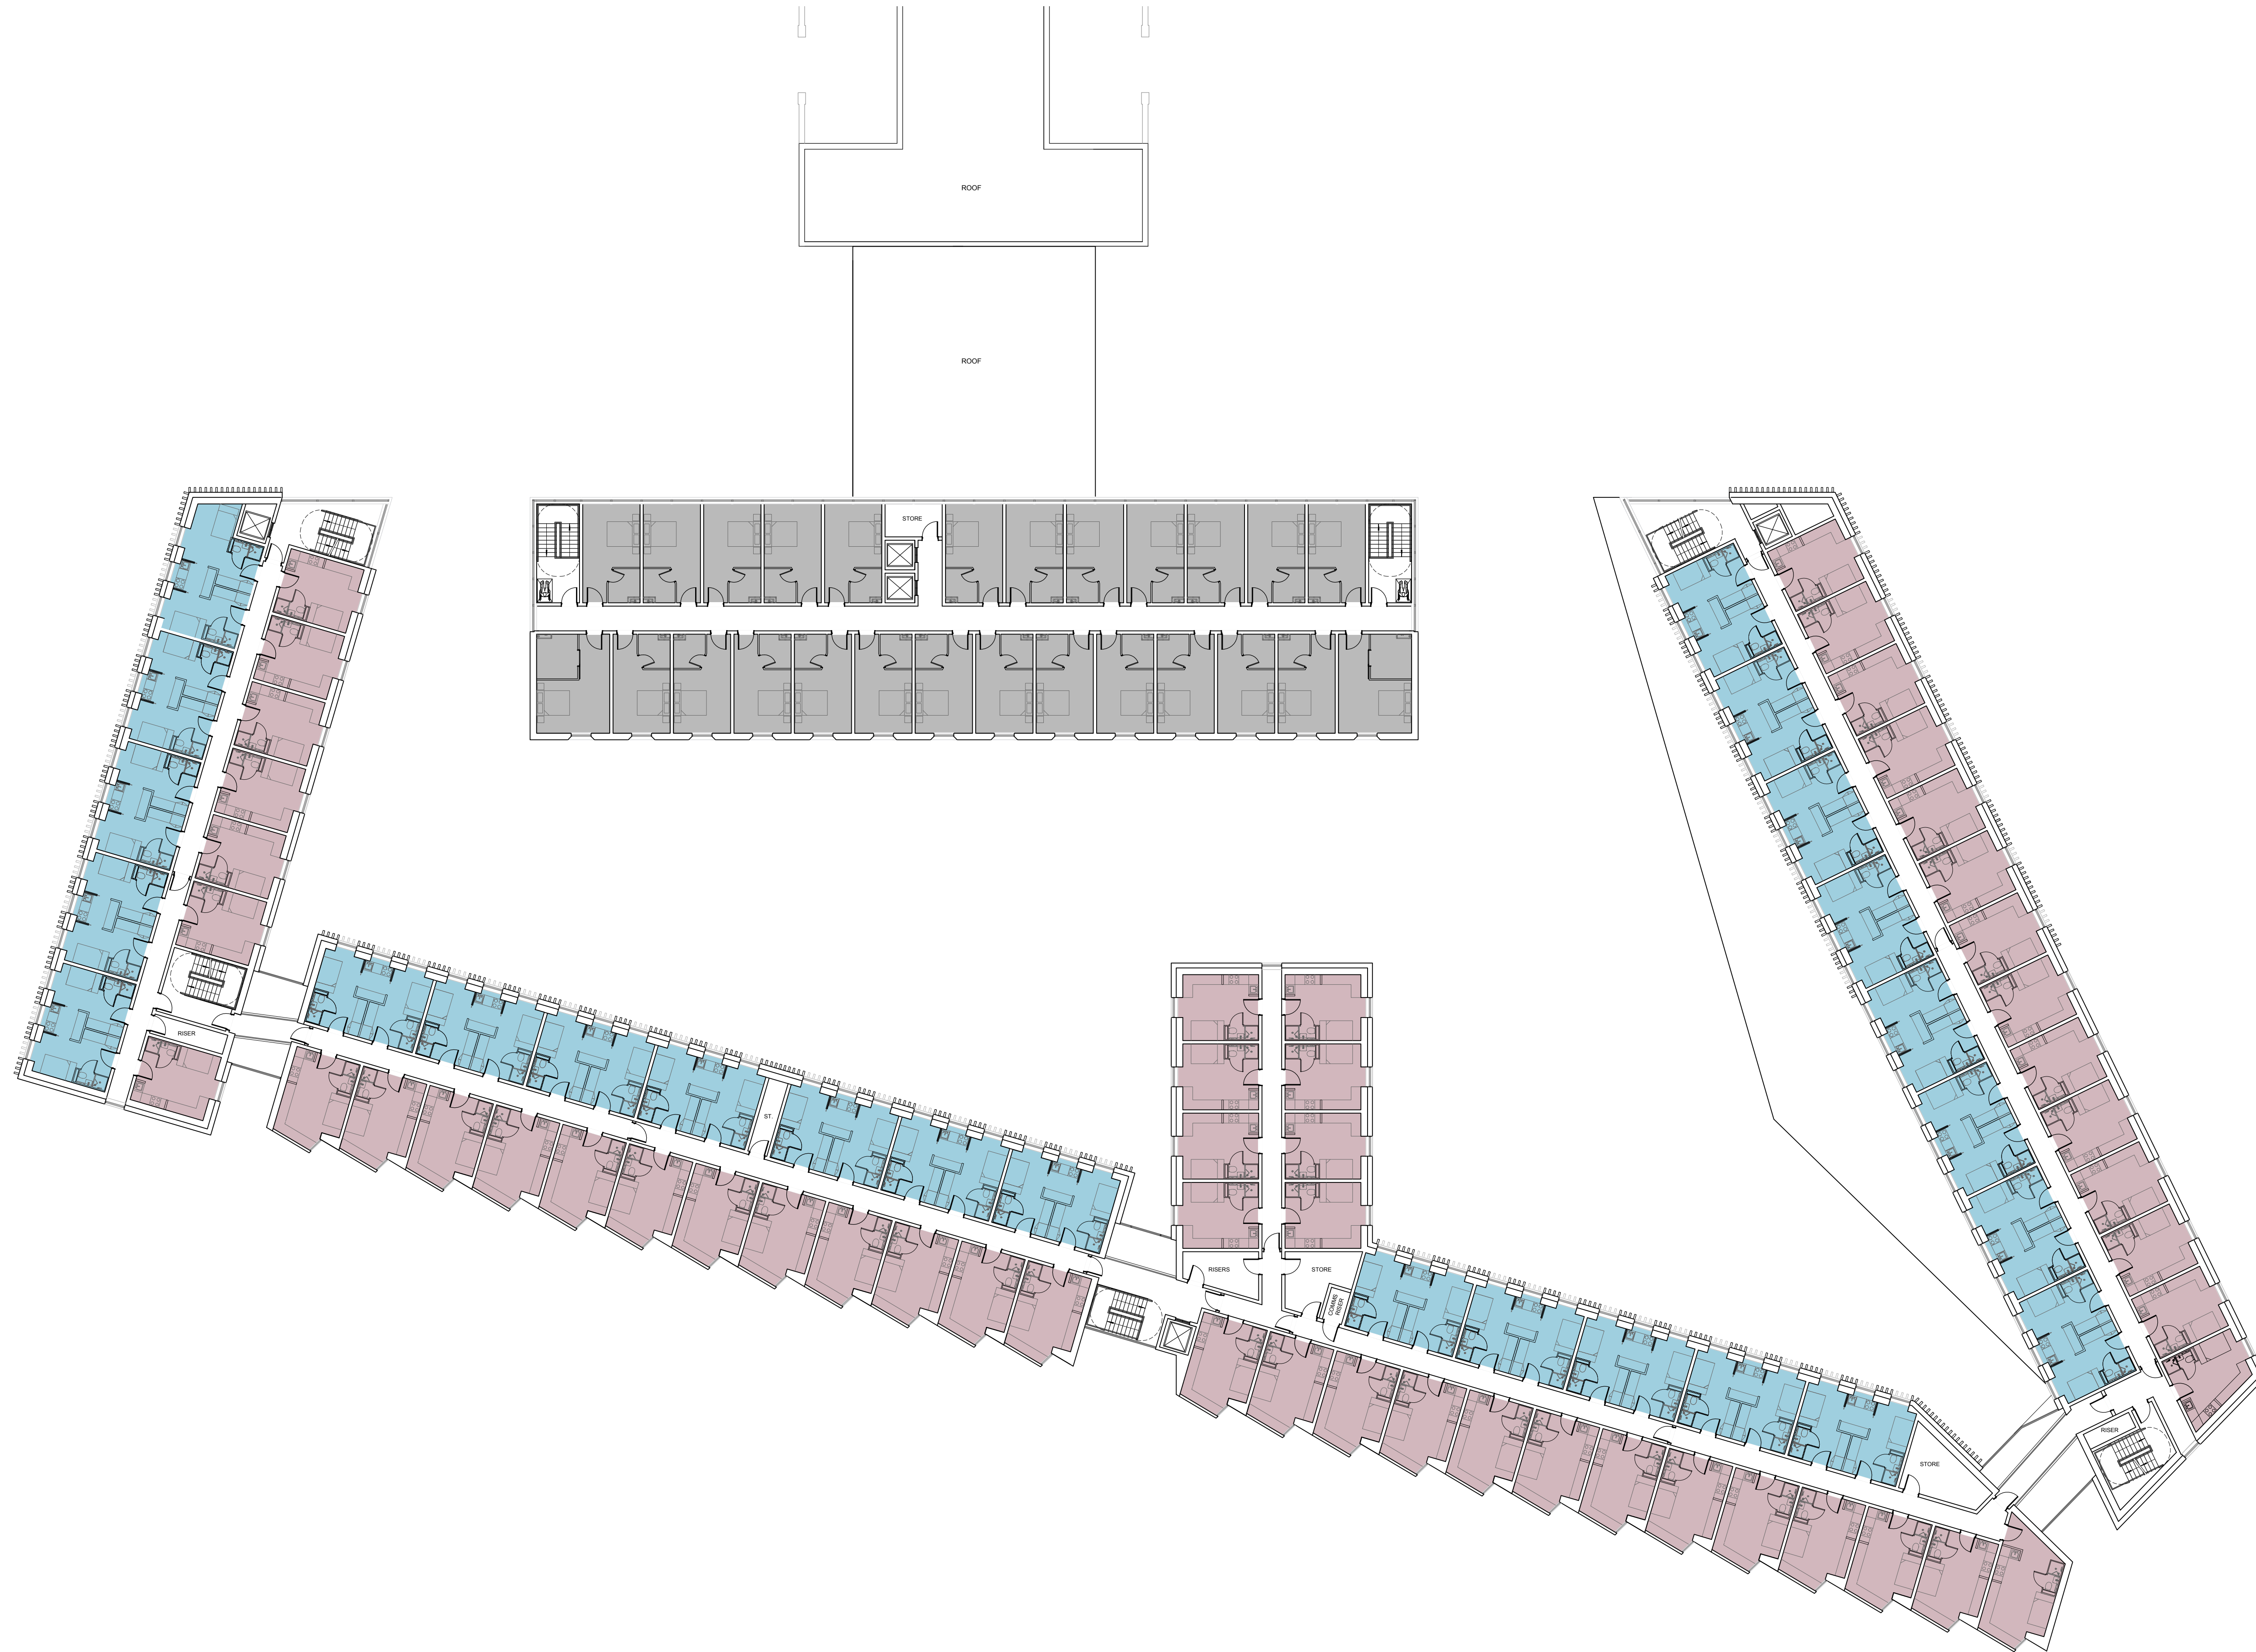

Proposed Student Residential

Studio rooms = 54
Twodios = 25

- STUDIO ROOMS
- 'TWODIO' ROOMS (Double Occupancy)
- PUBLIC/SOCIAL SPACES

B	30.09.15	Notes added
A	25.09.15	Key added
REV	DATE	NOTES

Client

FUSION HATFIELD HOTELS LTD

Project

HOTEL AND STUDENT RESIDENTIAL
COMET HOTEL SITE
HATFIELD

Drawing Title

PROPOSED STUDENT RESIDENTIAL / HOTEL
EXTENSION
SECOND FLOOR PLANS

Drawn	Checked	Paper Size	Scale	Date
NB	ML	A1	1:200	SEPT 2015
Project No.	Drawing No.	Revision		
14286	0303	B		