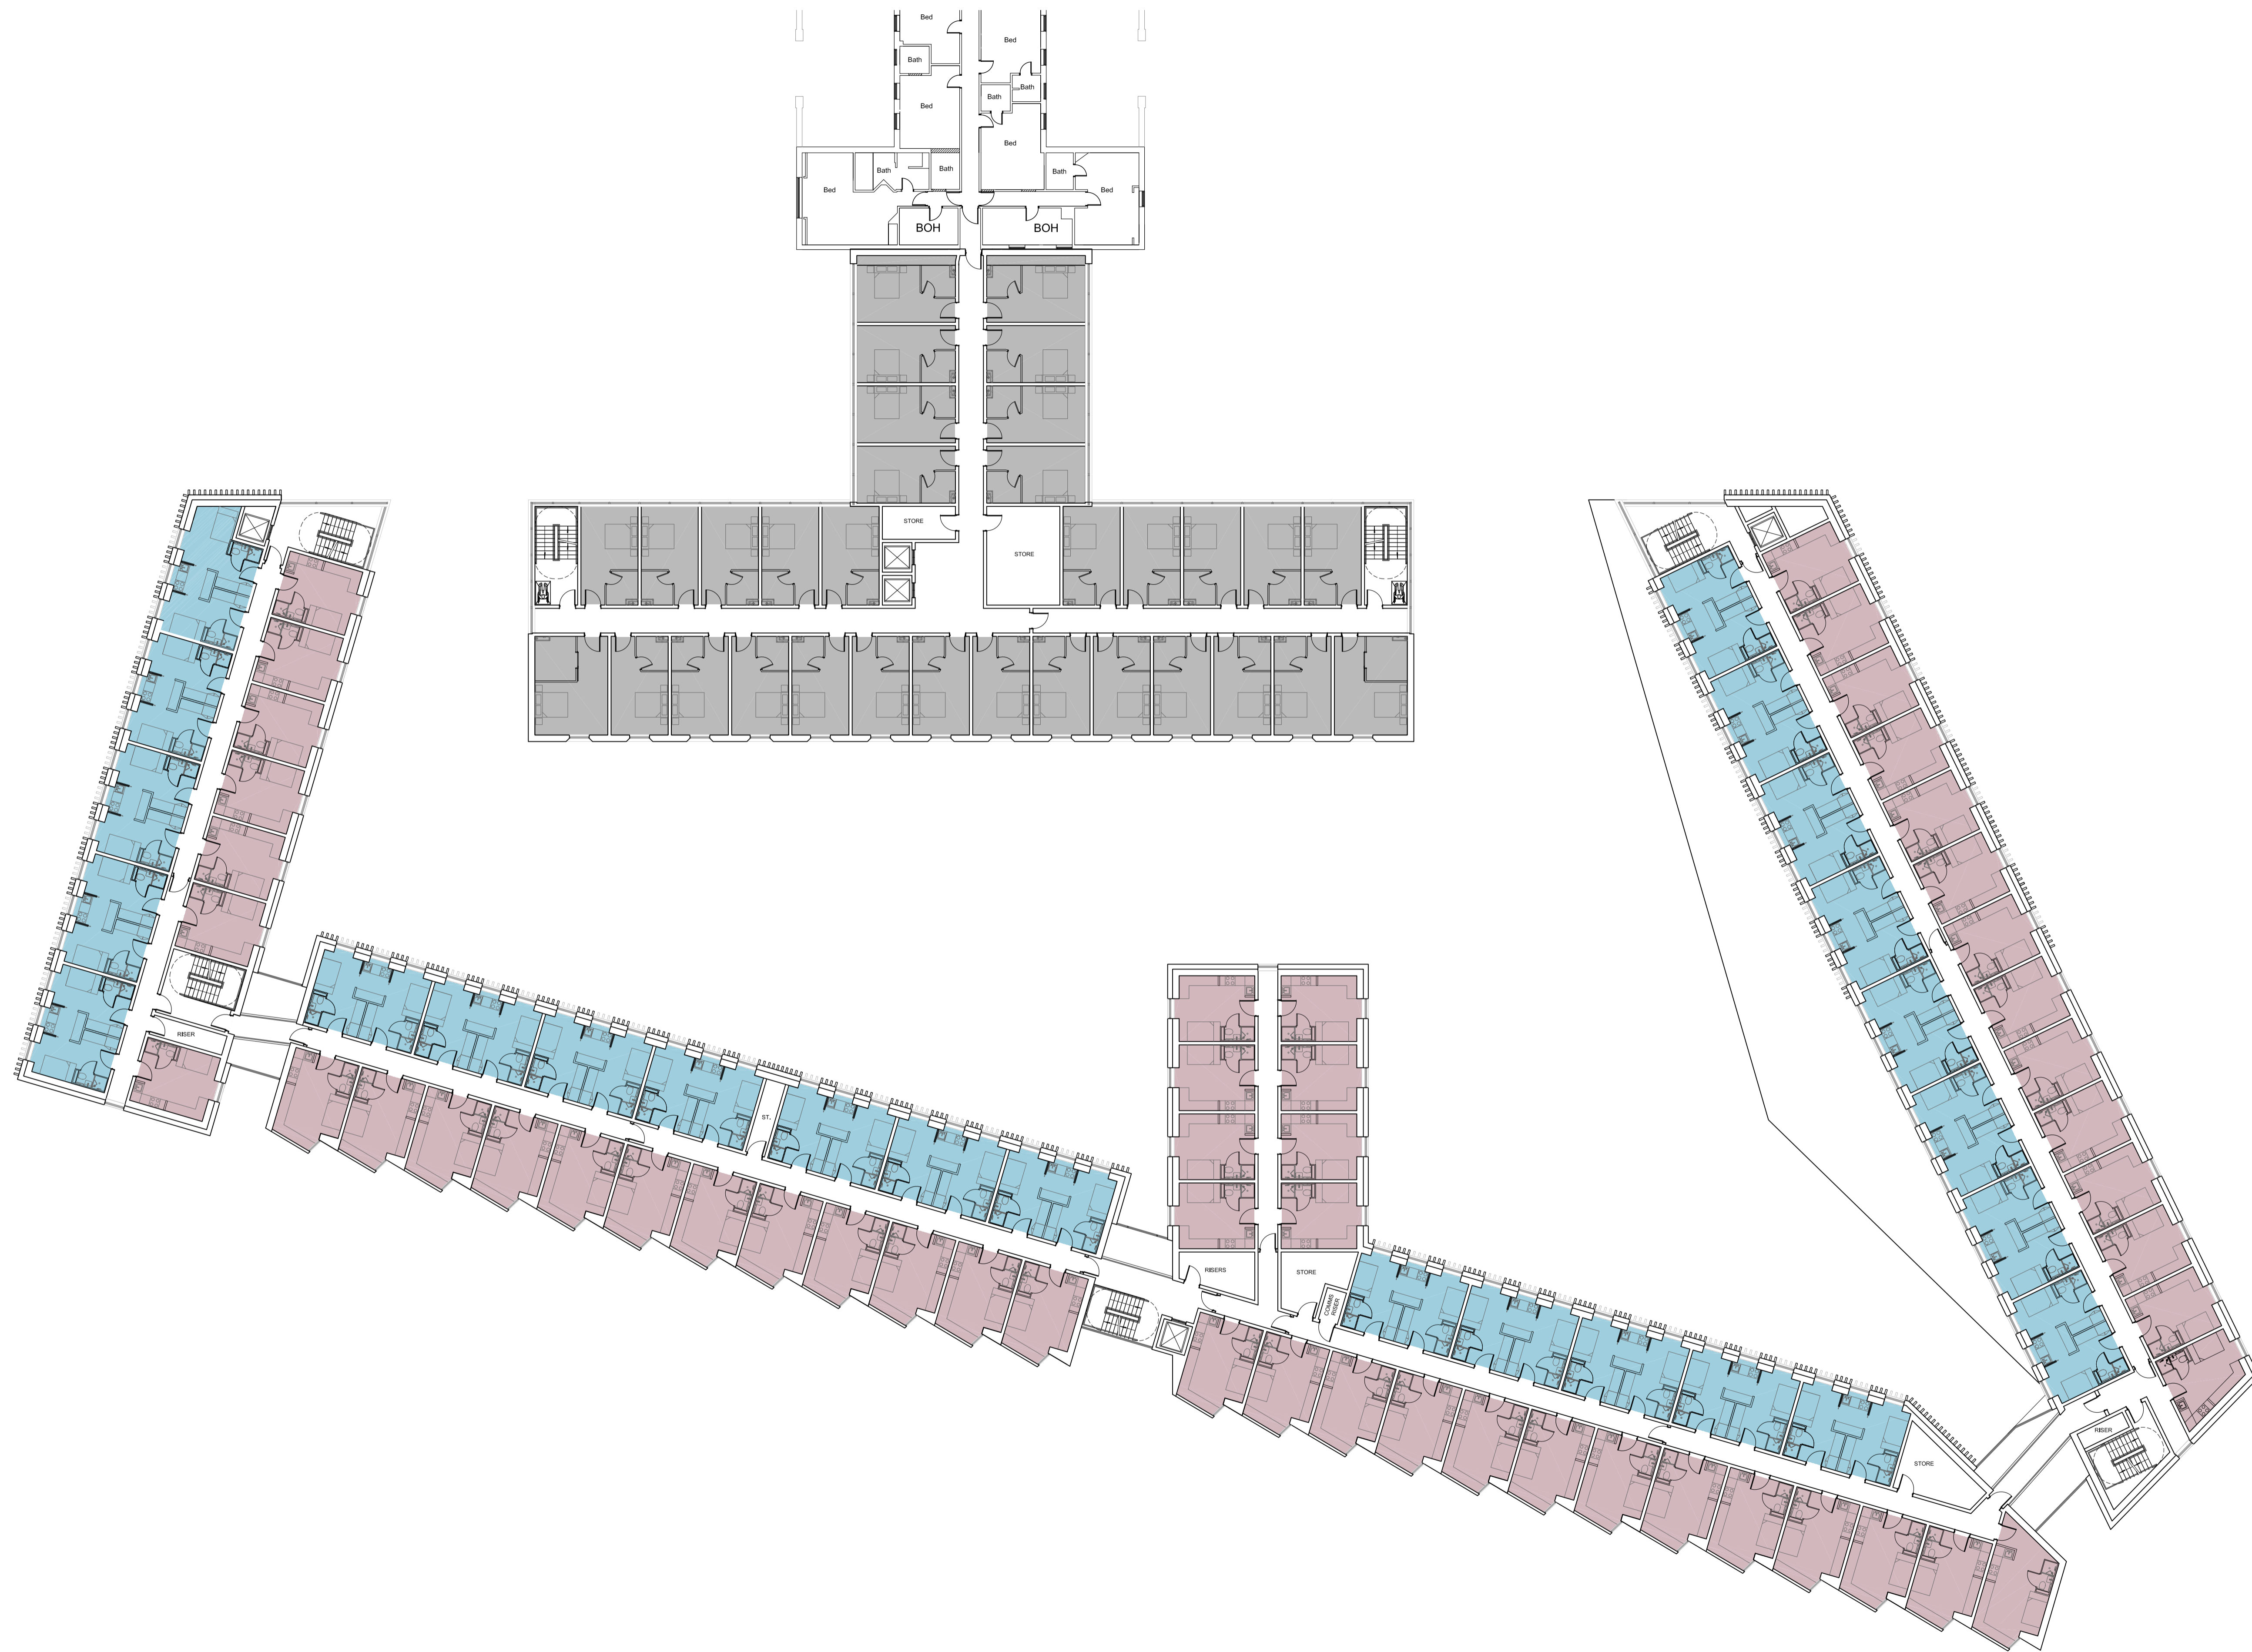

Proposed Student Residential
 Studio rooms = 54
 Twodios = 25

- STUDIO ROOMS
- 'TWODIO' ROOMS (Double Occupancy)
- PUBLIC/SOCIAL SPACES

REV	DATE	NOTES
A	25.09.15	Key added

Client
 FUSION HATFIELD HOTELS LTD

Project
 HOTEL AND STUDENT RESIDENTIAL
 COMET HOTEL SITE
 HATFIELD

Drawing Title
 PROPOSED STUDENT RESIDENTIAL / HOTEL
 EXTENSION
 FIRST FLOOR PLANS

Drawn	Checked	Paper Size	Scale	Date
NB	ML	A1	1:200	SEPT 2015
Project No. 14286		Drawing No. 0302		Revision A