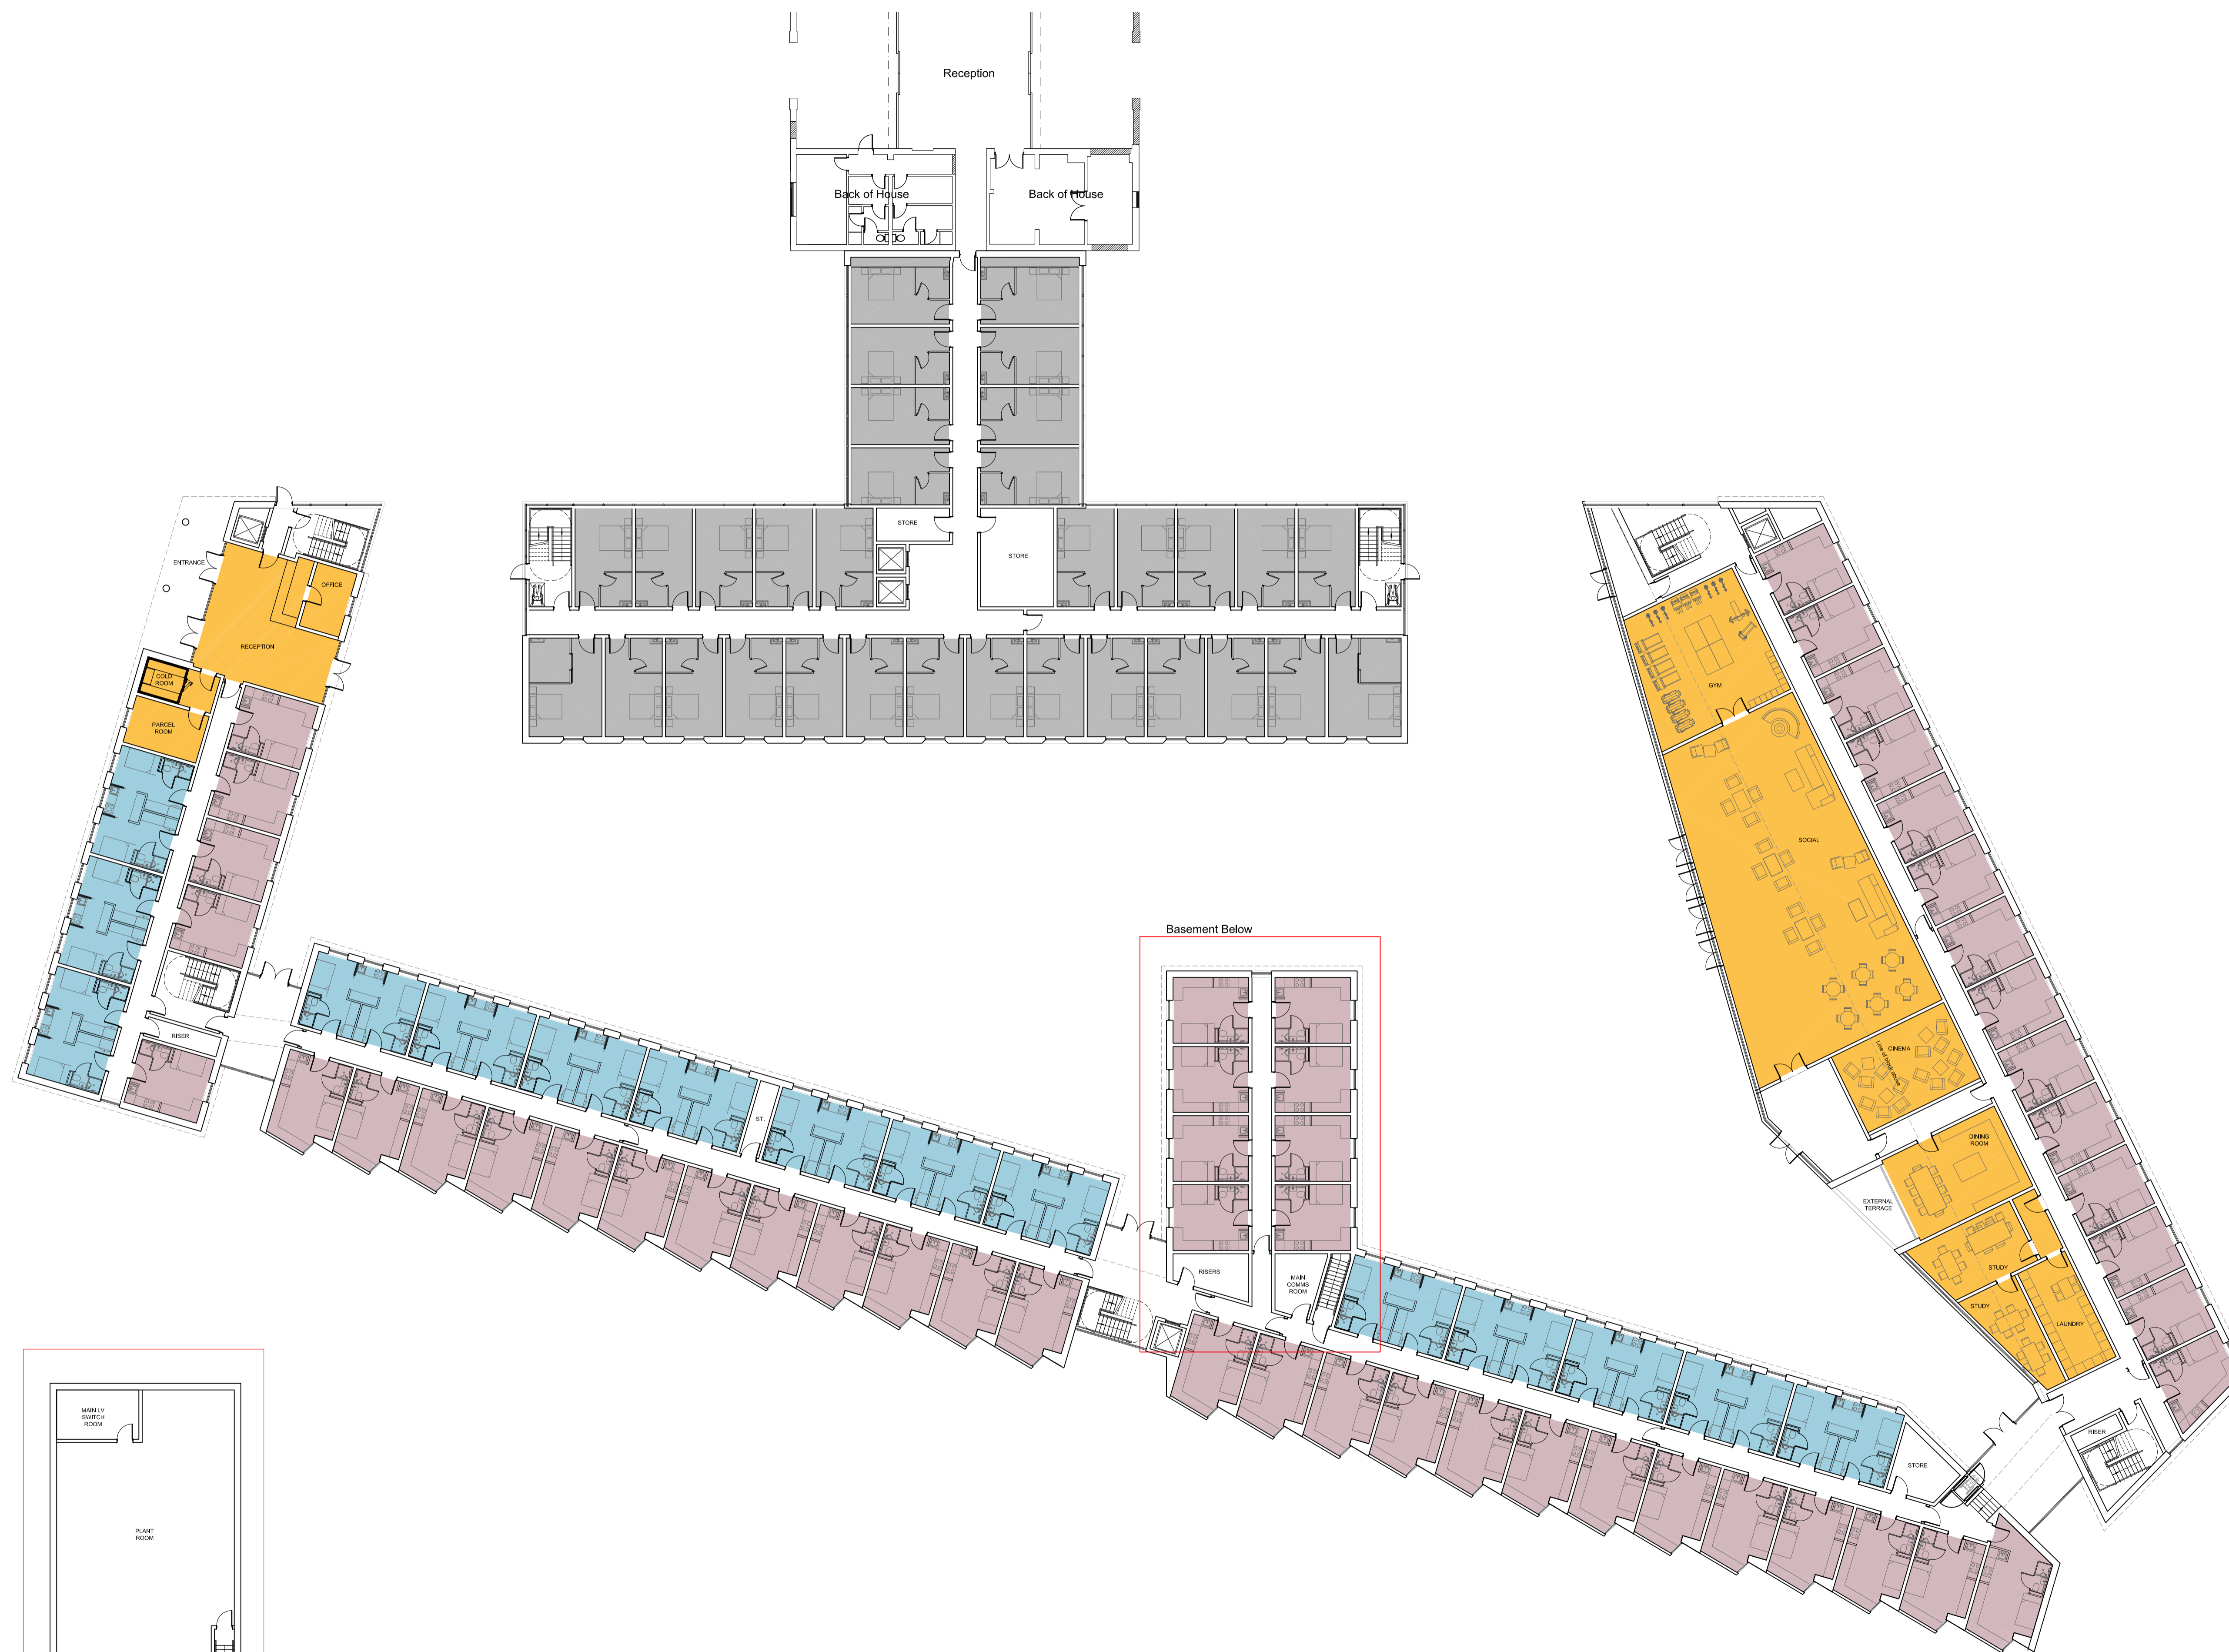

NOTES:

Proposed Student Residential
 Studio rooms = 52
 Twodios = 15

- STUDIO ROOMS
- 'TWODIO' ROOMS (Double Occupancy)
- PUBLIC/SOCIAL SPACES

Basement Floor Plan

REV	DATE	NOTES
A	25.09.15	Key added

Client
 FUSION HATFIELD HOTELS LTD

Project
 HOTEL AND STUDENT RESIDENTIAL
 COMET HOTEL SITE
 HATFIELD

Drawing Title
 PROPOSED STUDENT RESIDENTIAL / HOTEL
 EXTENSION
 GROUND FLOOR AND BASEMENT PLANS

Drawn	Checked	Paper Size	Scale	Date
NB	ML	A1	1:200	SEPT 2015

Project No.	Drawing No.	Revision
14286	0301	A

CORSTORPHINE + WRIGHT
 ARCHITECTS