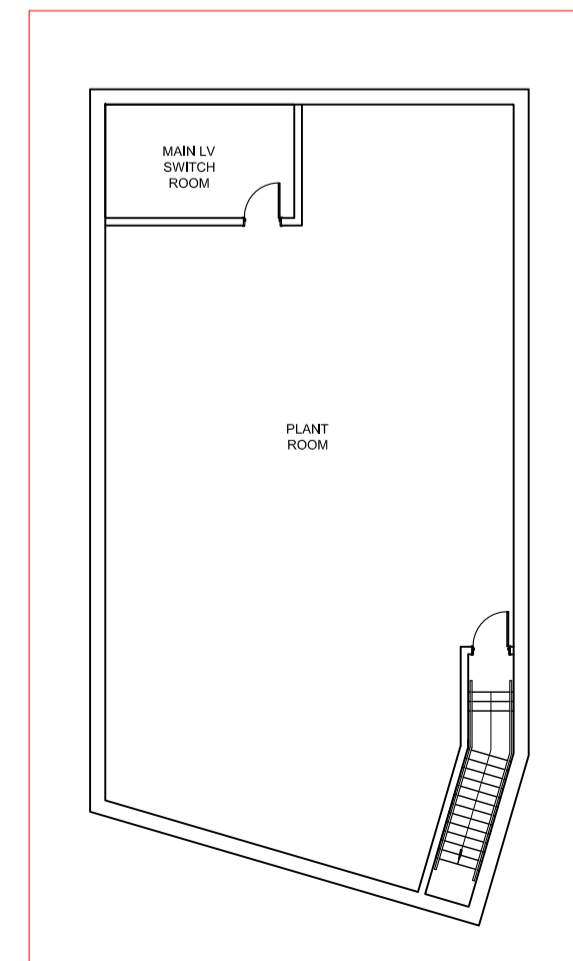

NOTES:

Proposed Student Residential
 Studio rooms = 52
 Twodios = 15

- STUDIO ROOMS
- 'TWODIO' ROOMS (Double Occupancy)
- PUBLIC/SOCIAL SPACES

Basement Floor Plan

REV	DATE	NOTES
A	25.09.15	Key added

Client
 FUSION HATFIELD HOTELS LTD

Project
 HOTEL AND STUDENT RESIDENTIAL
 COMET HOTEL SITE
 HATFIELD

Drawing Title
 PROPOSED STUDENT RESIDENTIAL / HOTEL
 EXTENSION
 GROUND FLOOR AND BASEMENT PLANS

Drawn	Checked	Paper Size	Scale	Date
NB	ML	A1	1:200	SEPT 2015