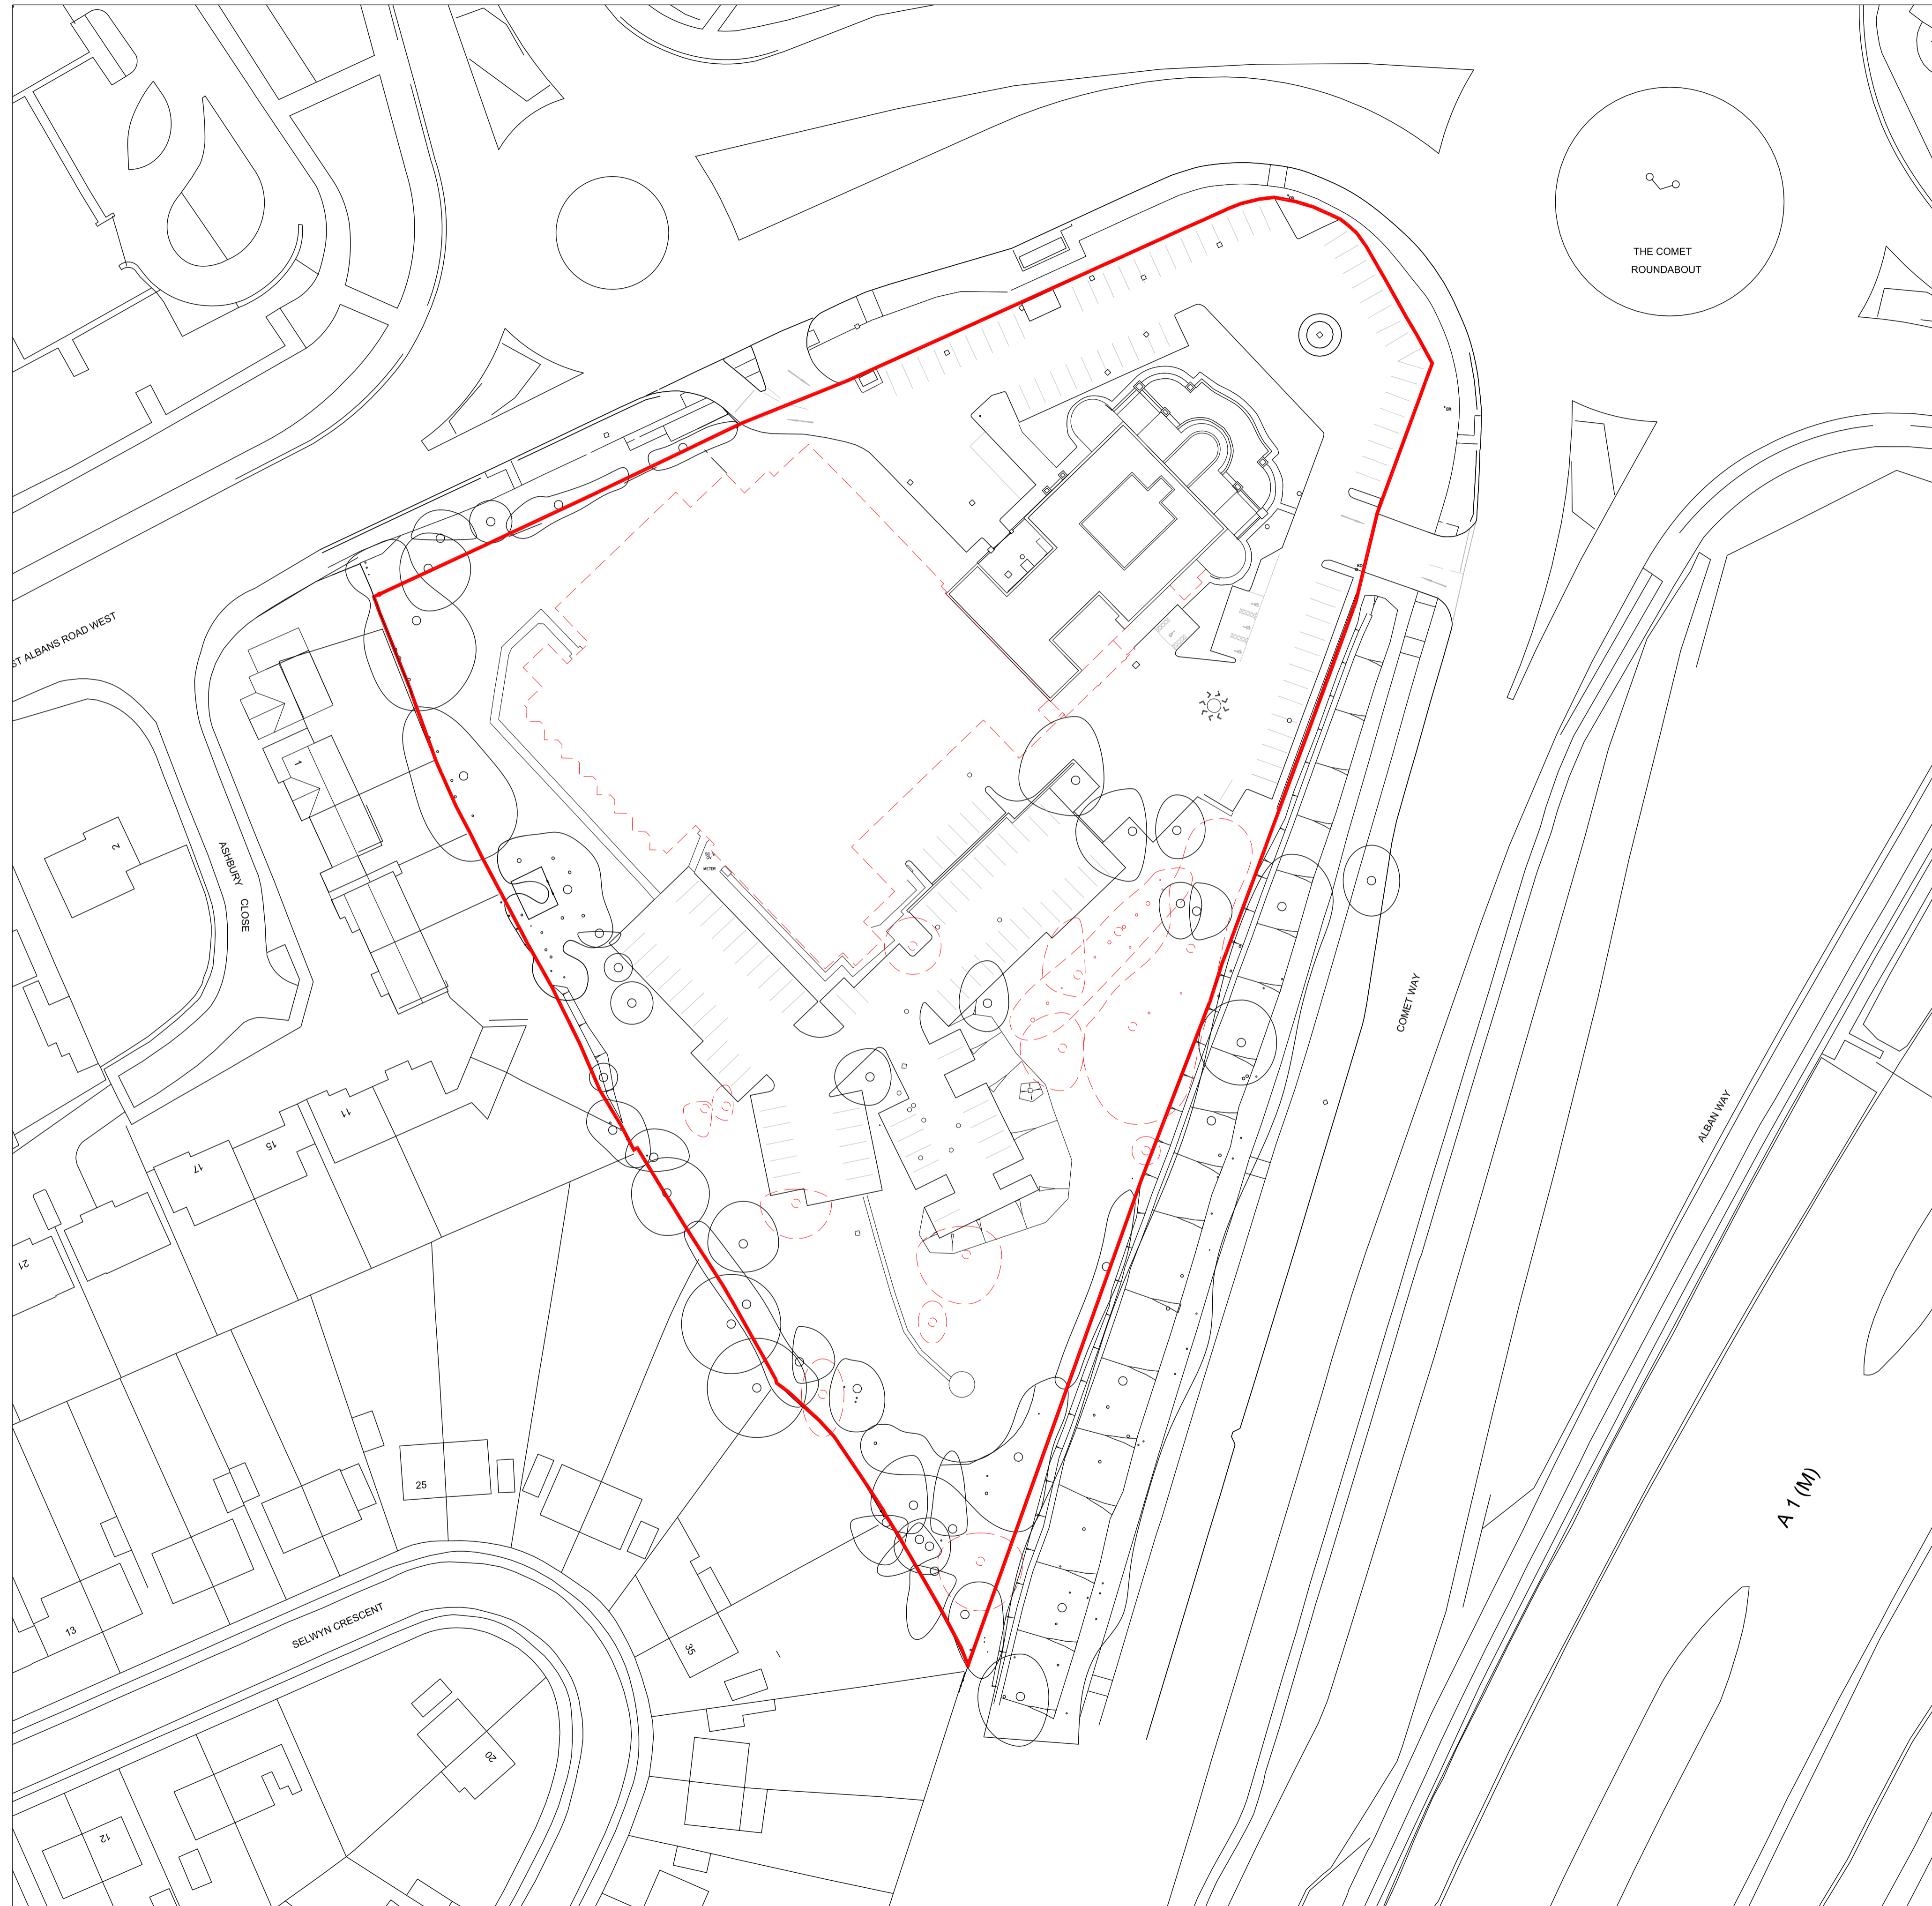

- BOUNDARY LINE
- - - - - Trees/buildings to be demolished/removed.
- Further detail of demolition works to Listed building on Drawing 14286-0307

Demolition Site Plan

REV	DATE	NOTES

Client

FUSION HATFIELD HOTELS LTD

Project

HOTEL AND STUDENT RESIDENTIAL
COMET HOTEL SITE
HATFIELD

Drawing Title

DEMOLITION SITE PLAN

Drawn	Checked	Paper Size	Scale	Date
NB	ML	A1	1:500	SEPT 2015
Project No. 14286		Drawing No. 0203		Revision -