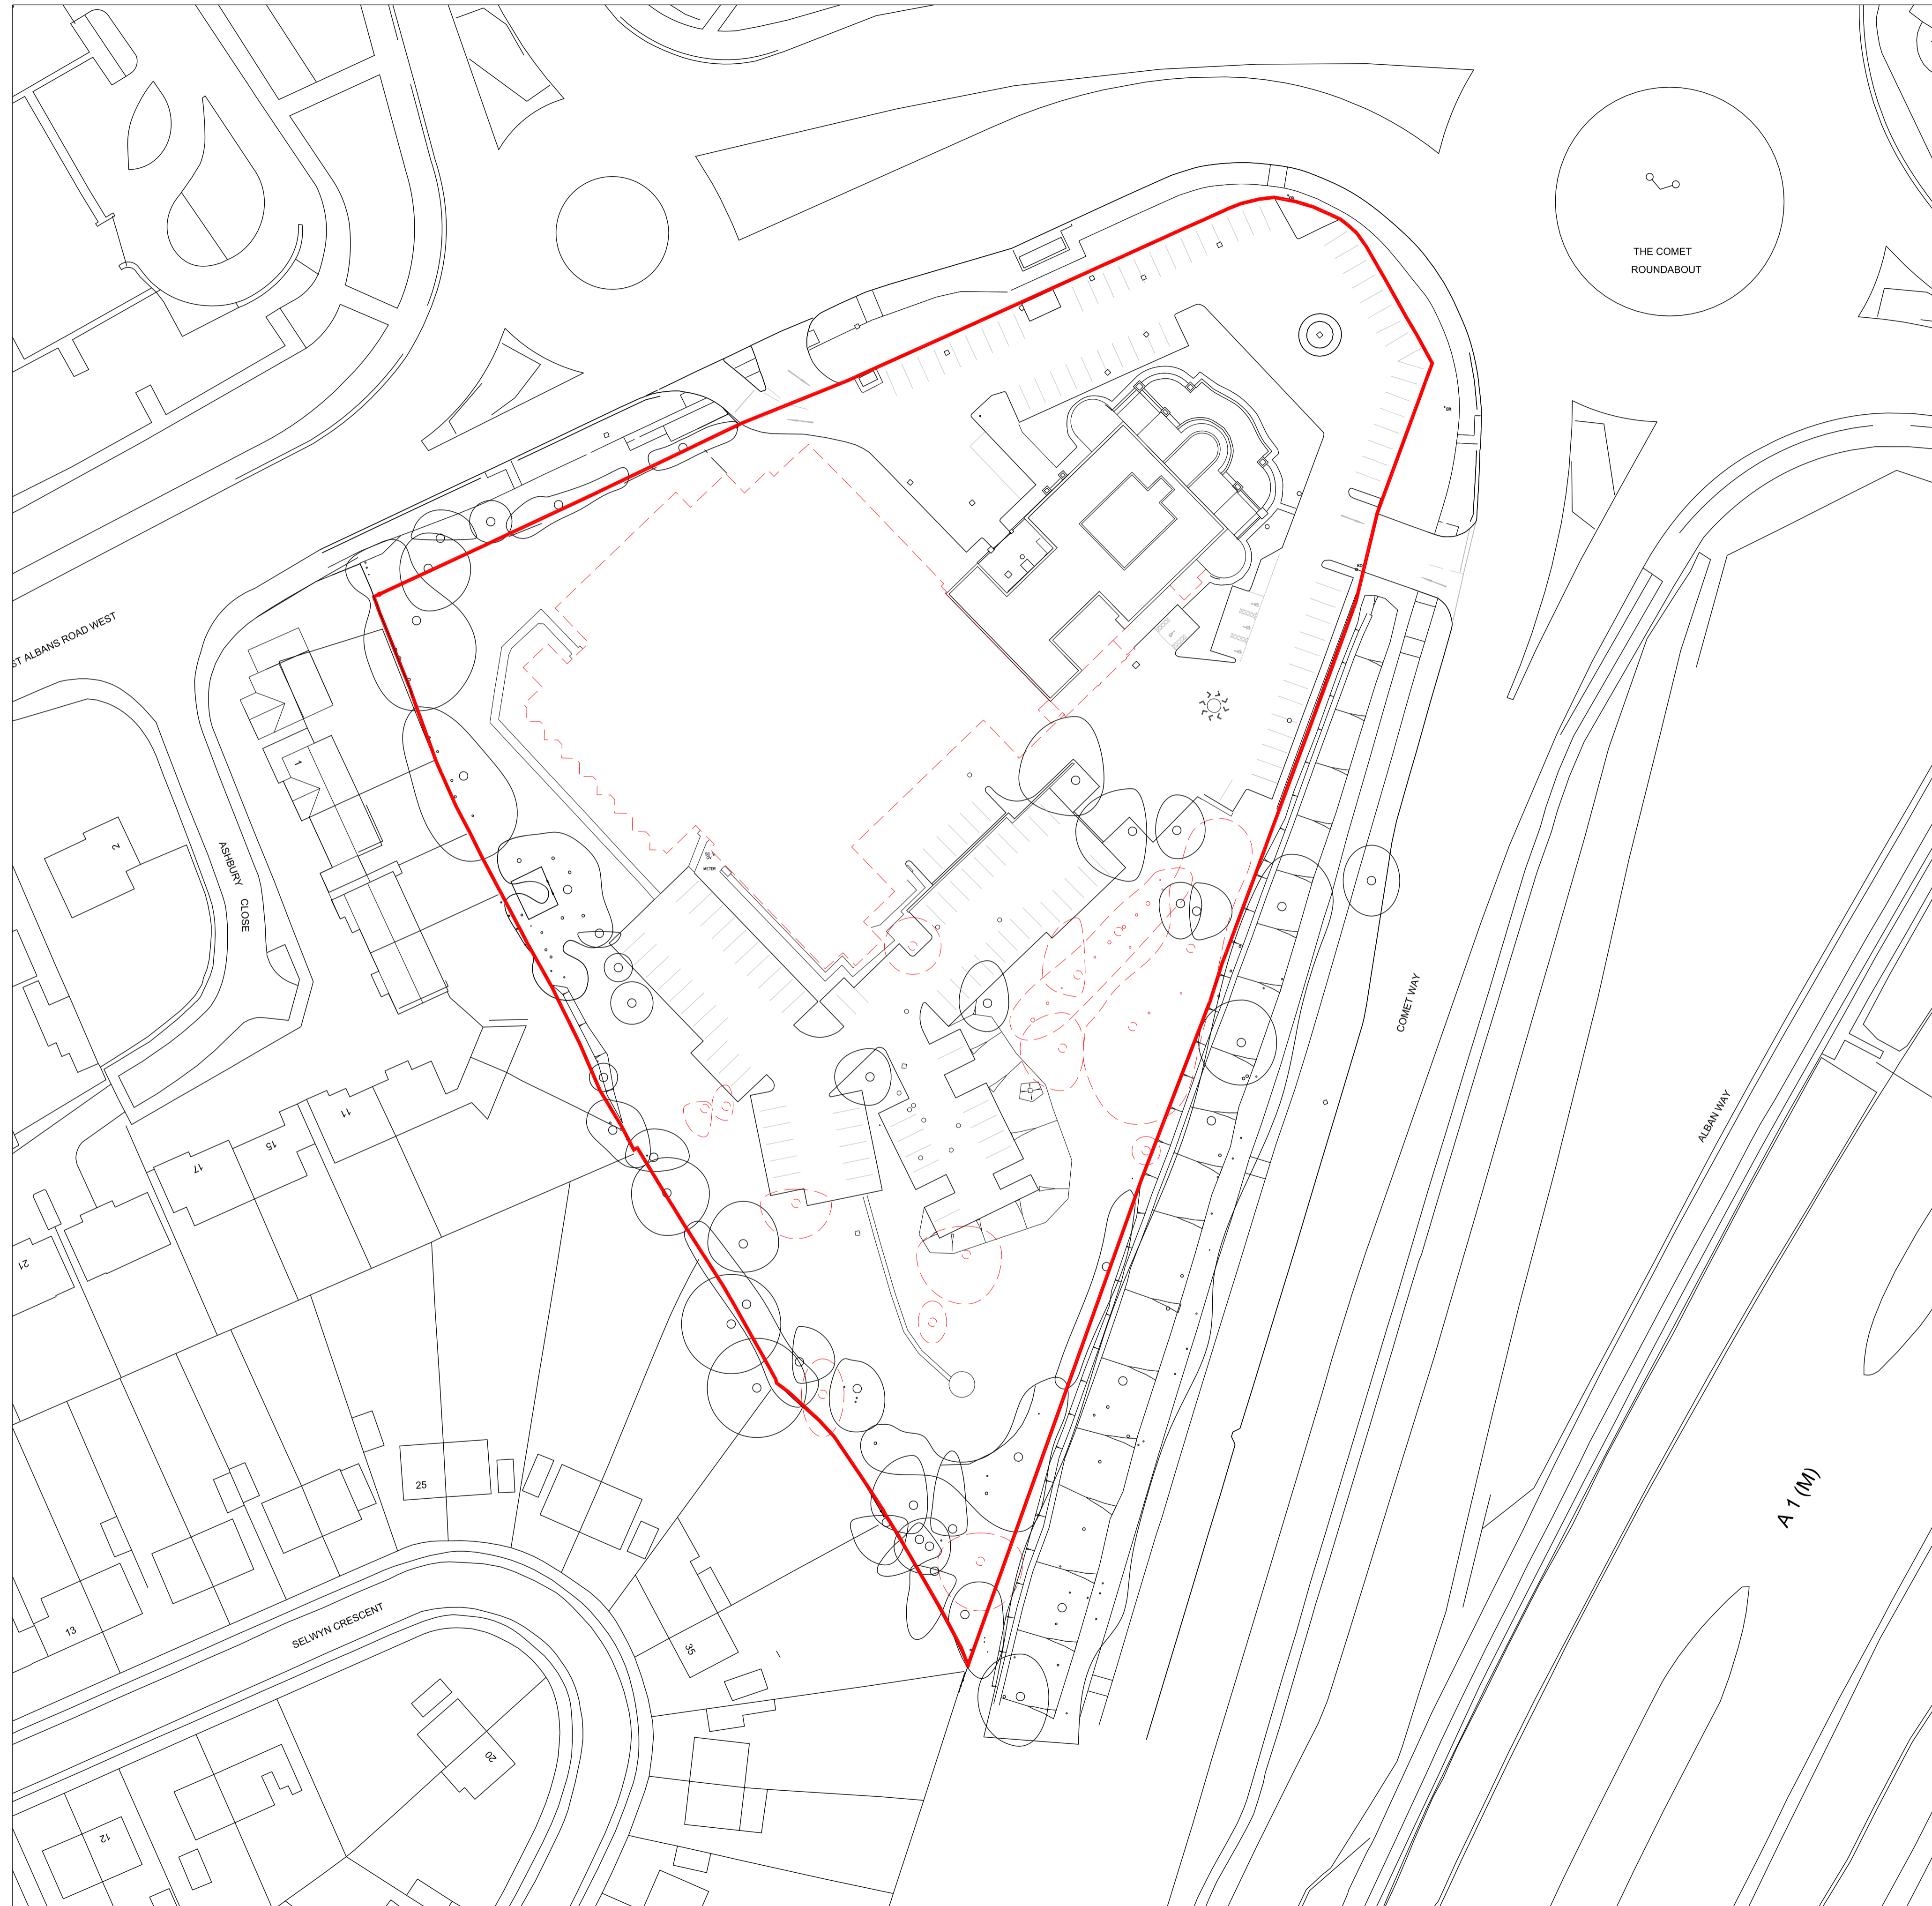

- BOUNDARY LINE
- - - - Trees/buildings to be demolished/removed.
- Further detail of demolition works to Listed building on Drawing 14286-0307

Demolition Site Plan

REV	DATE	NOTES

Client

FUSION HATFIELD HOTELS LTD

Project

HOTEL AND STUDENT RESIDENTIAL  
COMET HOTEL SITE  
HATFIELD

Drawing Title

DEMOLITION SITE PLAN

Drawn	Checked	Paper Size	Scale	Date
NB	ML	A1	1:500	SEPT 2015
Project No. 14286		Drawing No. 0203		Revision -