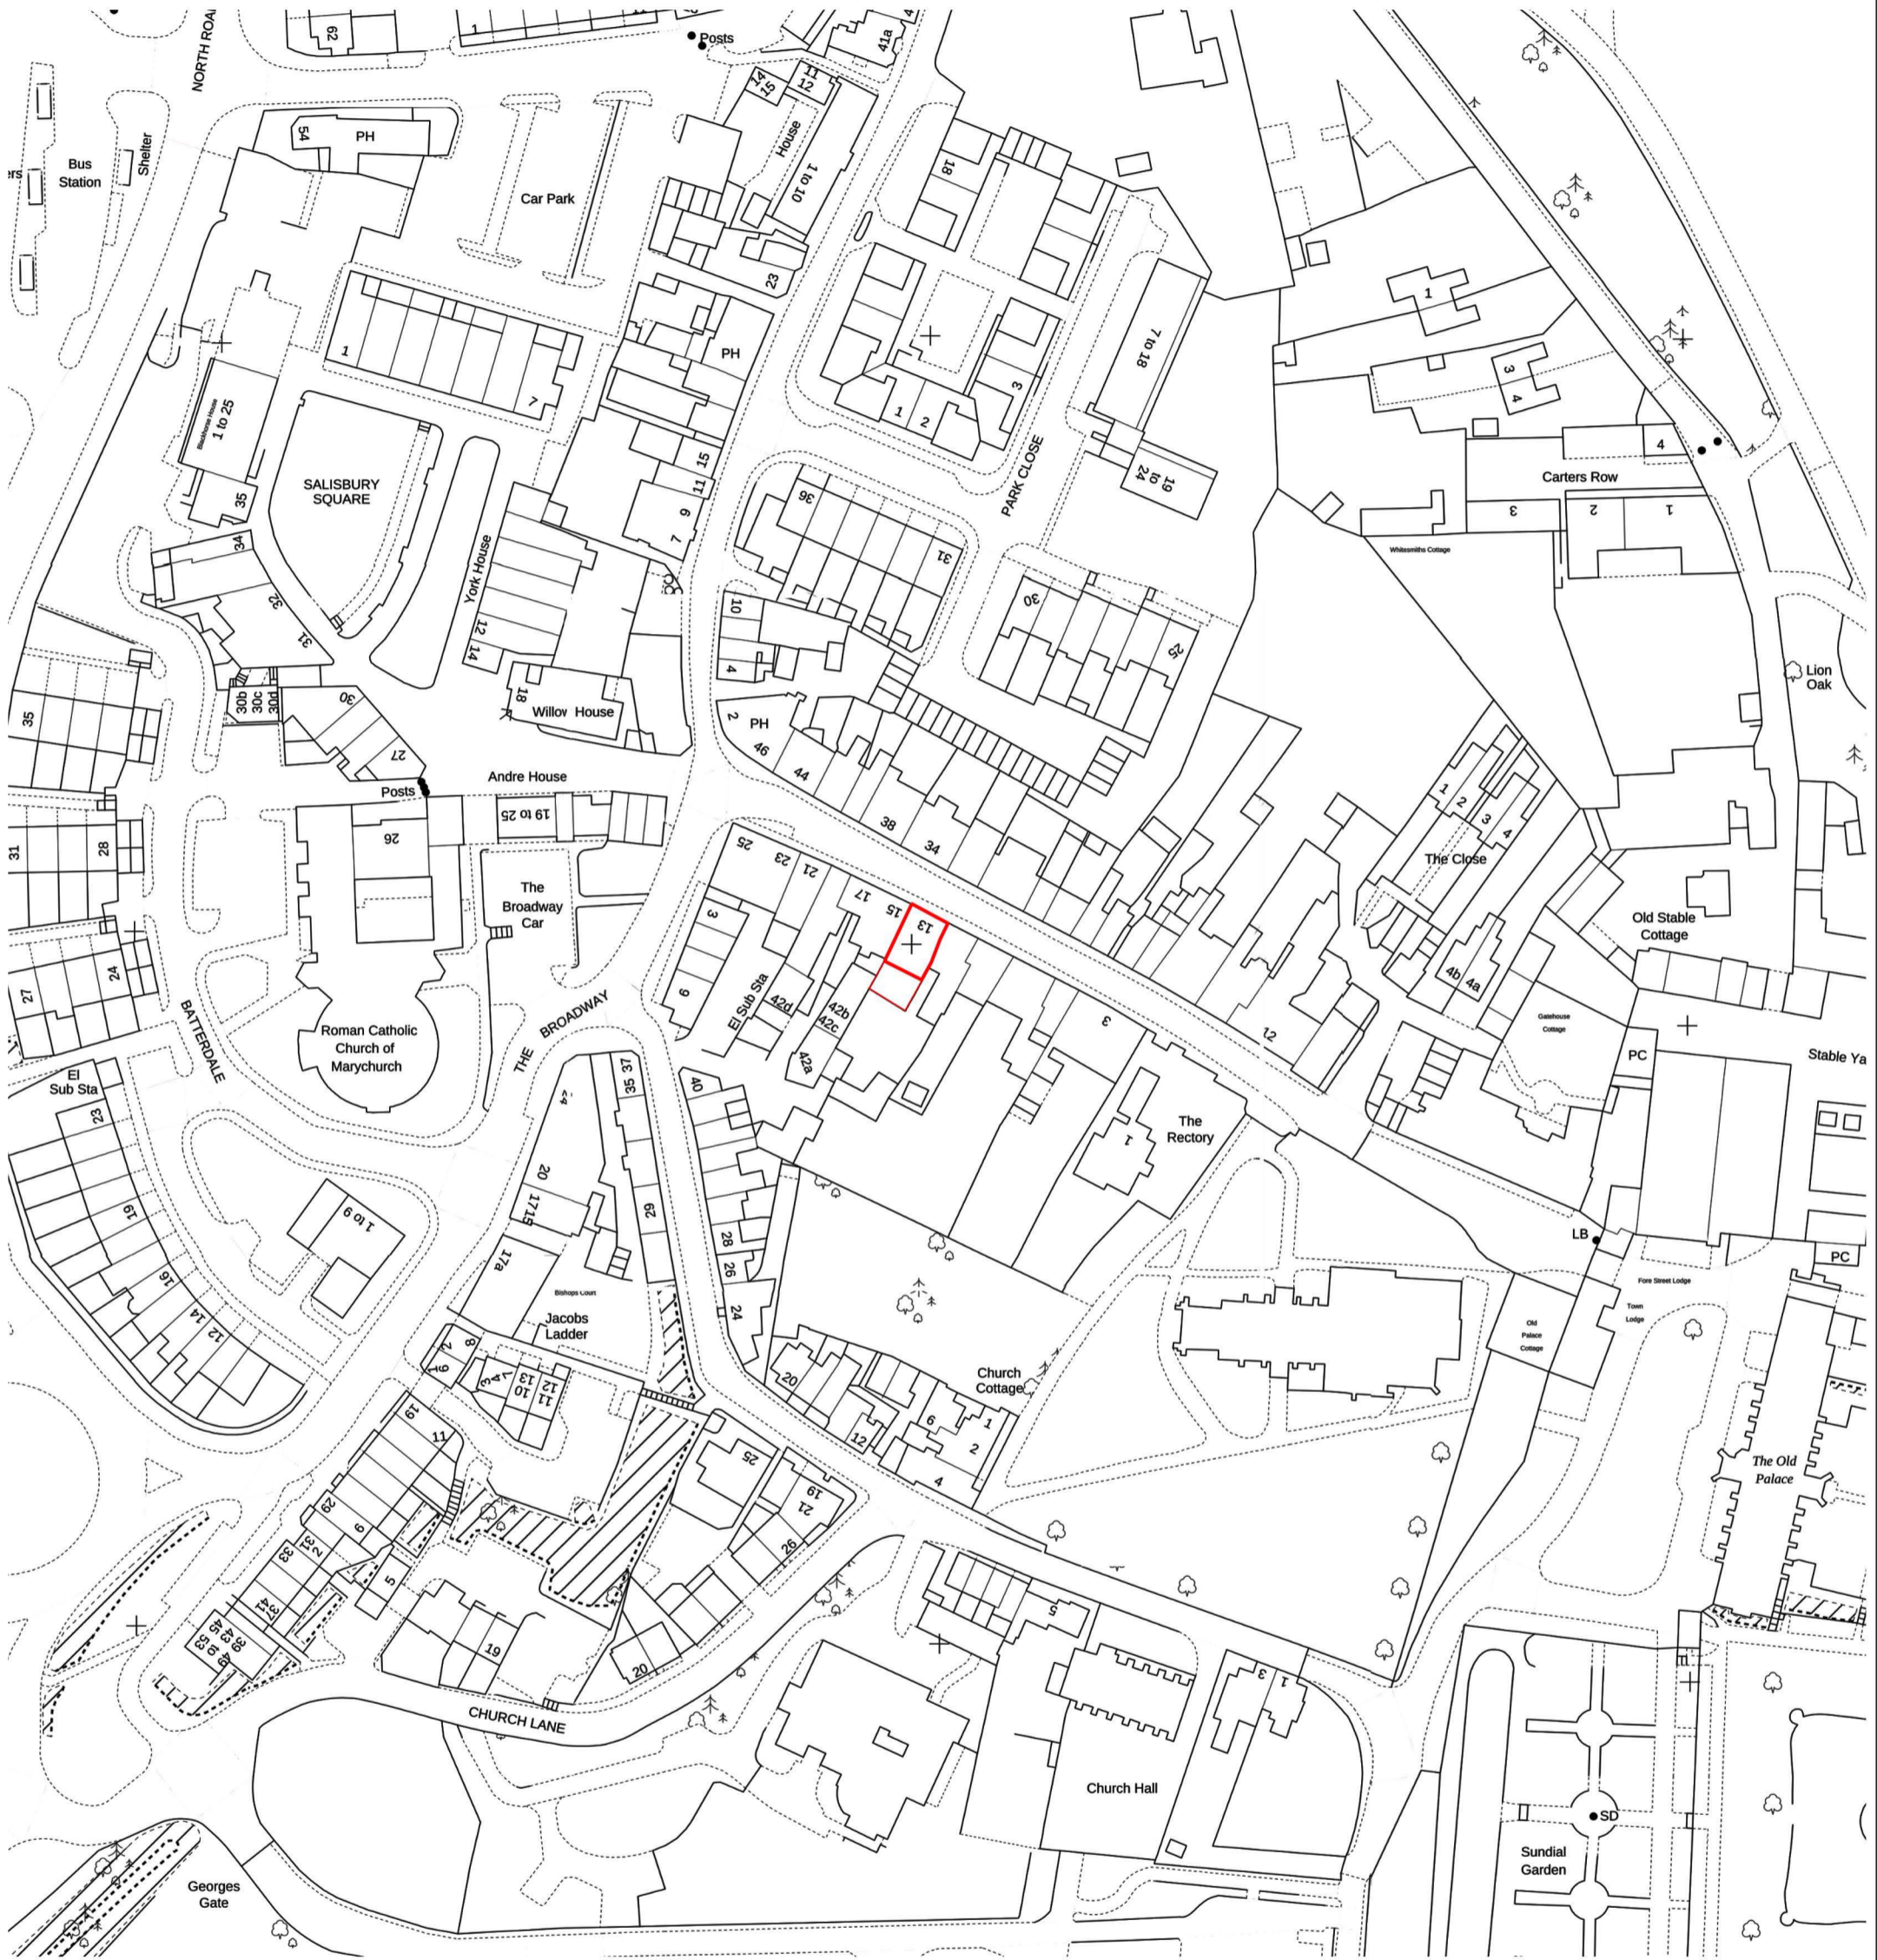

# LOCATION PLAN - SCALE 1:1250

13, FORE STREET, HATFIELD, AL9 5AN