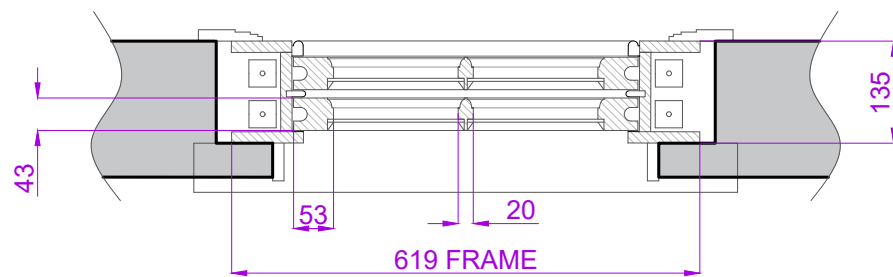

## EXISTING WINDOW DETAIL ITEM W11 & W12 - SCALE 1:10

4 OVER 4 CORD HUNG SASHES. EXTENDED CILL WITH CILL HORNS. 43mm THICK LEAVES. SINGLE GLAZED WITH 20mm WIDE GLAZING BARS AND GLAZED WITH PUTTY. OVOLO MOULDINGS INTERNALLY. PAINTED WHITE SASHES AND BLUE EXTERNAL FRAME.

CURRENT BOX FRAME IN REASONABLE CONDITION WITH REPAIRS TO FRAME AND CILL, NEW SASHES FITTED.

EXTERNAL VIEW - SCALE 1:10

SECTION -  
SCALE 1:10

PLAN - SCALE 1:10

1m

500mm