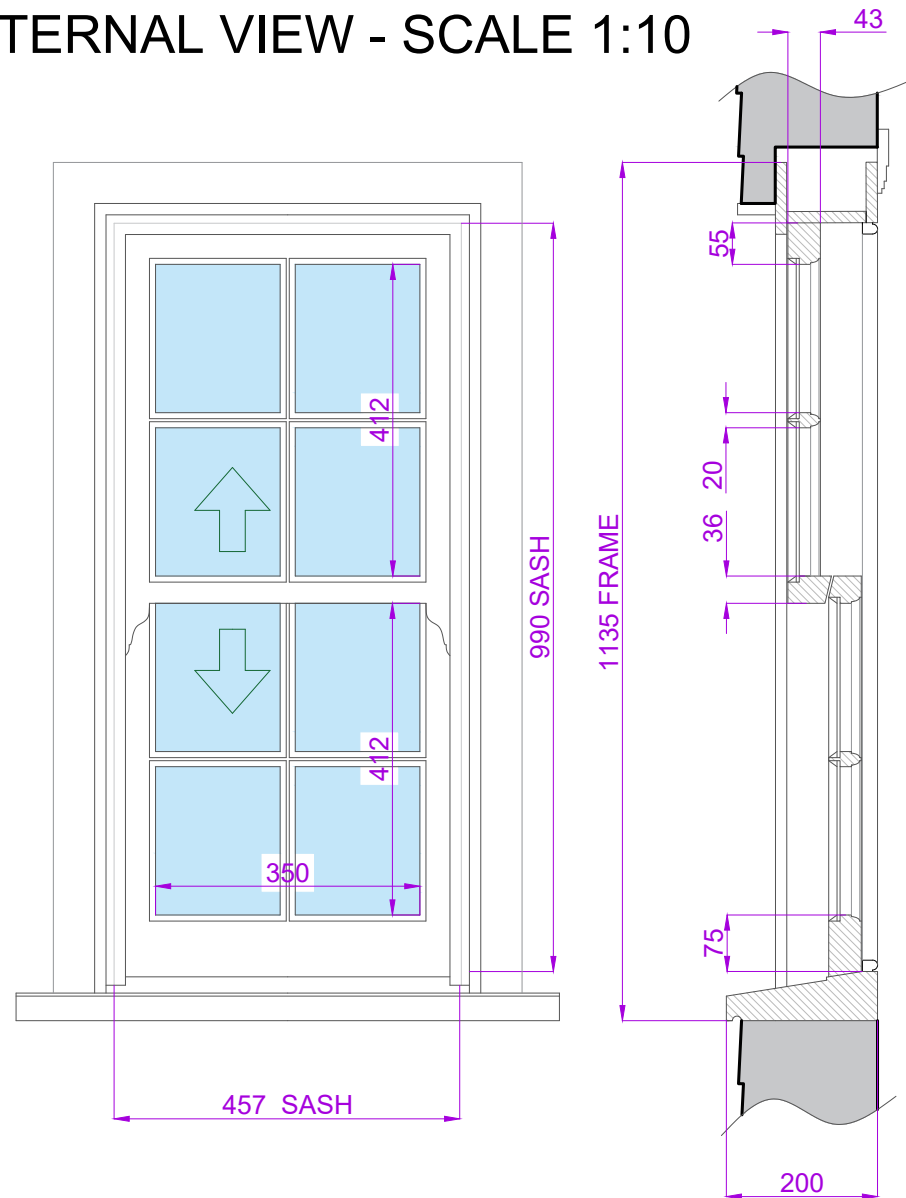

## EXISTING WINDOW DETAIL ITEM W11 & W12 - SCALE 1:10

4 OVER 4 CORD HUNG SASHES. EXTENDED CILL WITH CILL HORNS. 43mm THICK LEAVES. SINGLE GLAZED WITH 20mm WIDE GLAZING BARS AND GLAZED WITH PUTTY. OVOLO MOULDINGS INTERNALLY. PAINTED WHITE SASHES AND BLUE EXTERNAL FRAME.

CURRENT BOX FRAME IN REASONABLE CONDITION WITH REPAIRS TO FRAME AND CILL, NEW SASHES FITTED.

EXTERNAL VIEW - SCALE 1:10

SECTION -  
SCALE 1:10

PLAN - SCALE 1:10

1m

500mm