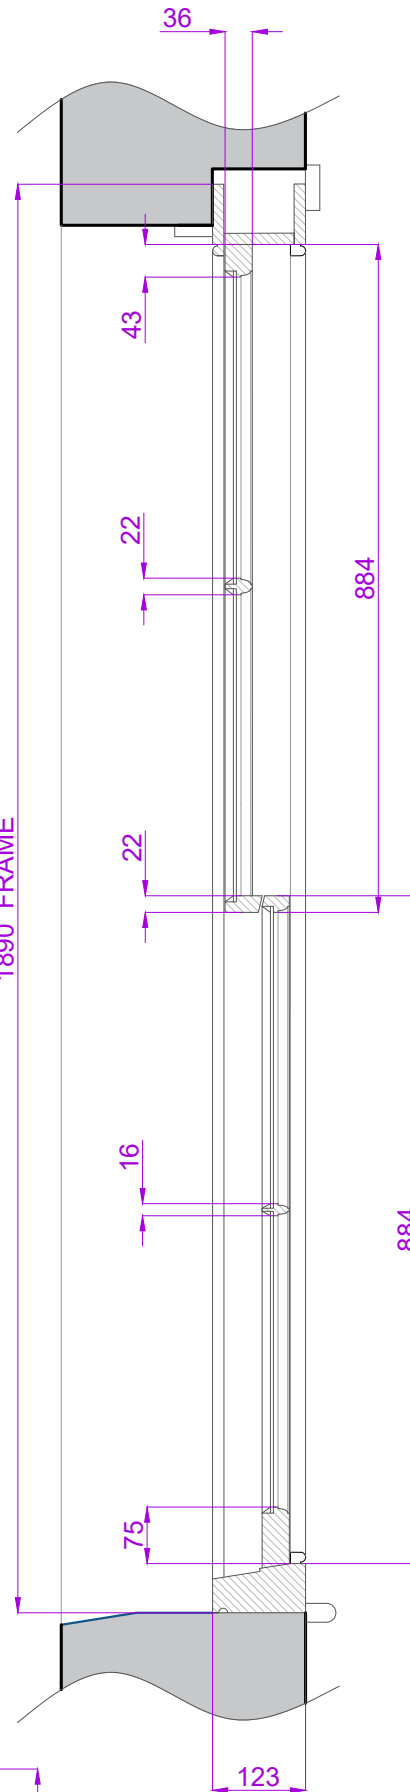

EXISTING WINDOW DETAIL ITEM W10 - SCALE 1:10

4 OVER 4 CORD HUNG SASHES. EXTENDED CILL WITH CILL HORNS. 36mm THICK LEAVES. SINGLE GLAZED WITH 16mm AND 22mm WIDE GLAZING BARS AND GLAZED WITH PUTTY. OVOLO MOULDINGS INTERNALLY. PAINTED WHITE SASHES AND BLUE EXTERNAL FRAME.

CURRENT BOX FRAME IN GOOD CONDITION, NEW SASHES FITTED.

EXTERNAL VIEW - SCALE 1:10

SECTION - SCALE 1:10

PLAN - SCALE 1:10