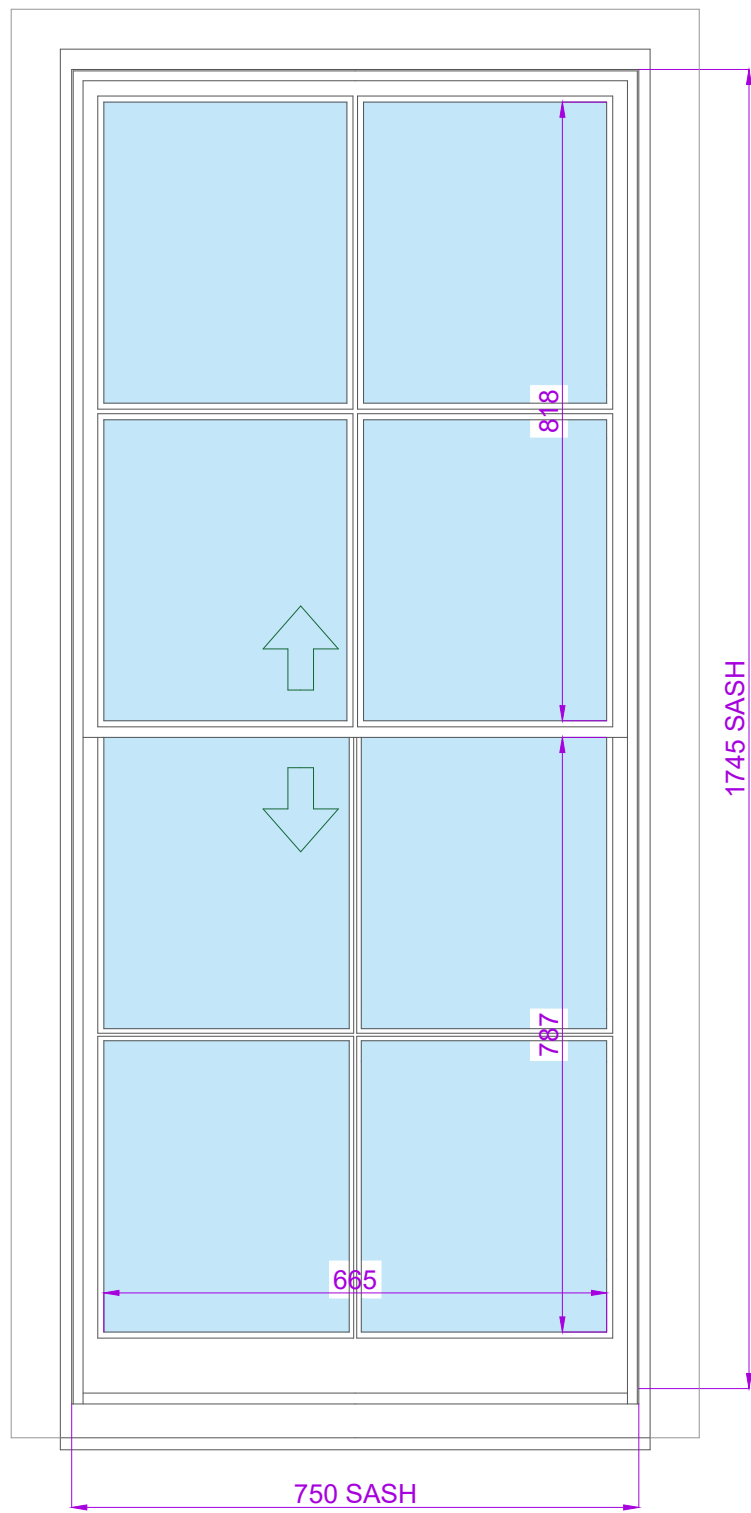

EXISTING WINDOW DETAIL ITEM W10 - SCALE 1:10

4 OVER 4 CORD HUNG SASHES. EXTENDED CILL WITH CILL HORNS. 36mm THICK LEAVES. SINGLE GLAZED WITH 16mm AND 22mm WIDE GLAZING BARS AND GLAZED WITH PUTTY. OVOLO MOULDINGS INTERNALLY. PAINTED WHITE SASHES AND BLUE EXTERNAL FRAME.

CURRENT BOX FRAME IN GOOD CONDITION, NEW SASHES FITTED.

EXTERNAL VIEW - SCALE 1:10

SECTION - SCALE 1:10

PLAN - SCALE 1:10