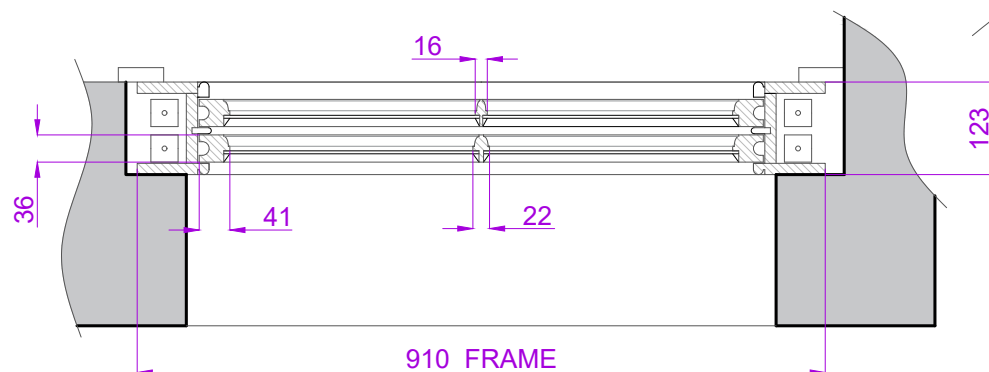

EXISTING WINDOW DETAIL ITEM W10 - SCALE 1:10

4 OVER 4 CORD HUNG SASHES. EXTENDED CILL WITH CILL HORNS. 36mm THICK LEAVES. SINGLE GLAZED WITH 16mm AND 22mm WIDE GLAZING BARS AND GLAZED WITH PUTTY. OVOLO MOULDINGS INTERNALLY. PAINTED WHITE SASHES AND BLUE EXTERNAL FRAME.

CURRENT BOX FRAME IN GOOD CONDITION, NEW SASHES FITTED.

EXTERNAL VIEW - SCALE 1:10

SECTION - SCALE 1:10

PLAN - SCALE 1:10