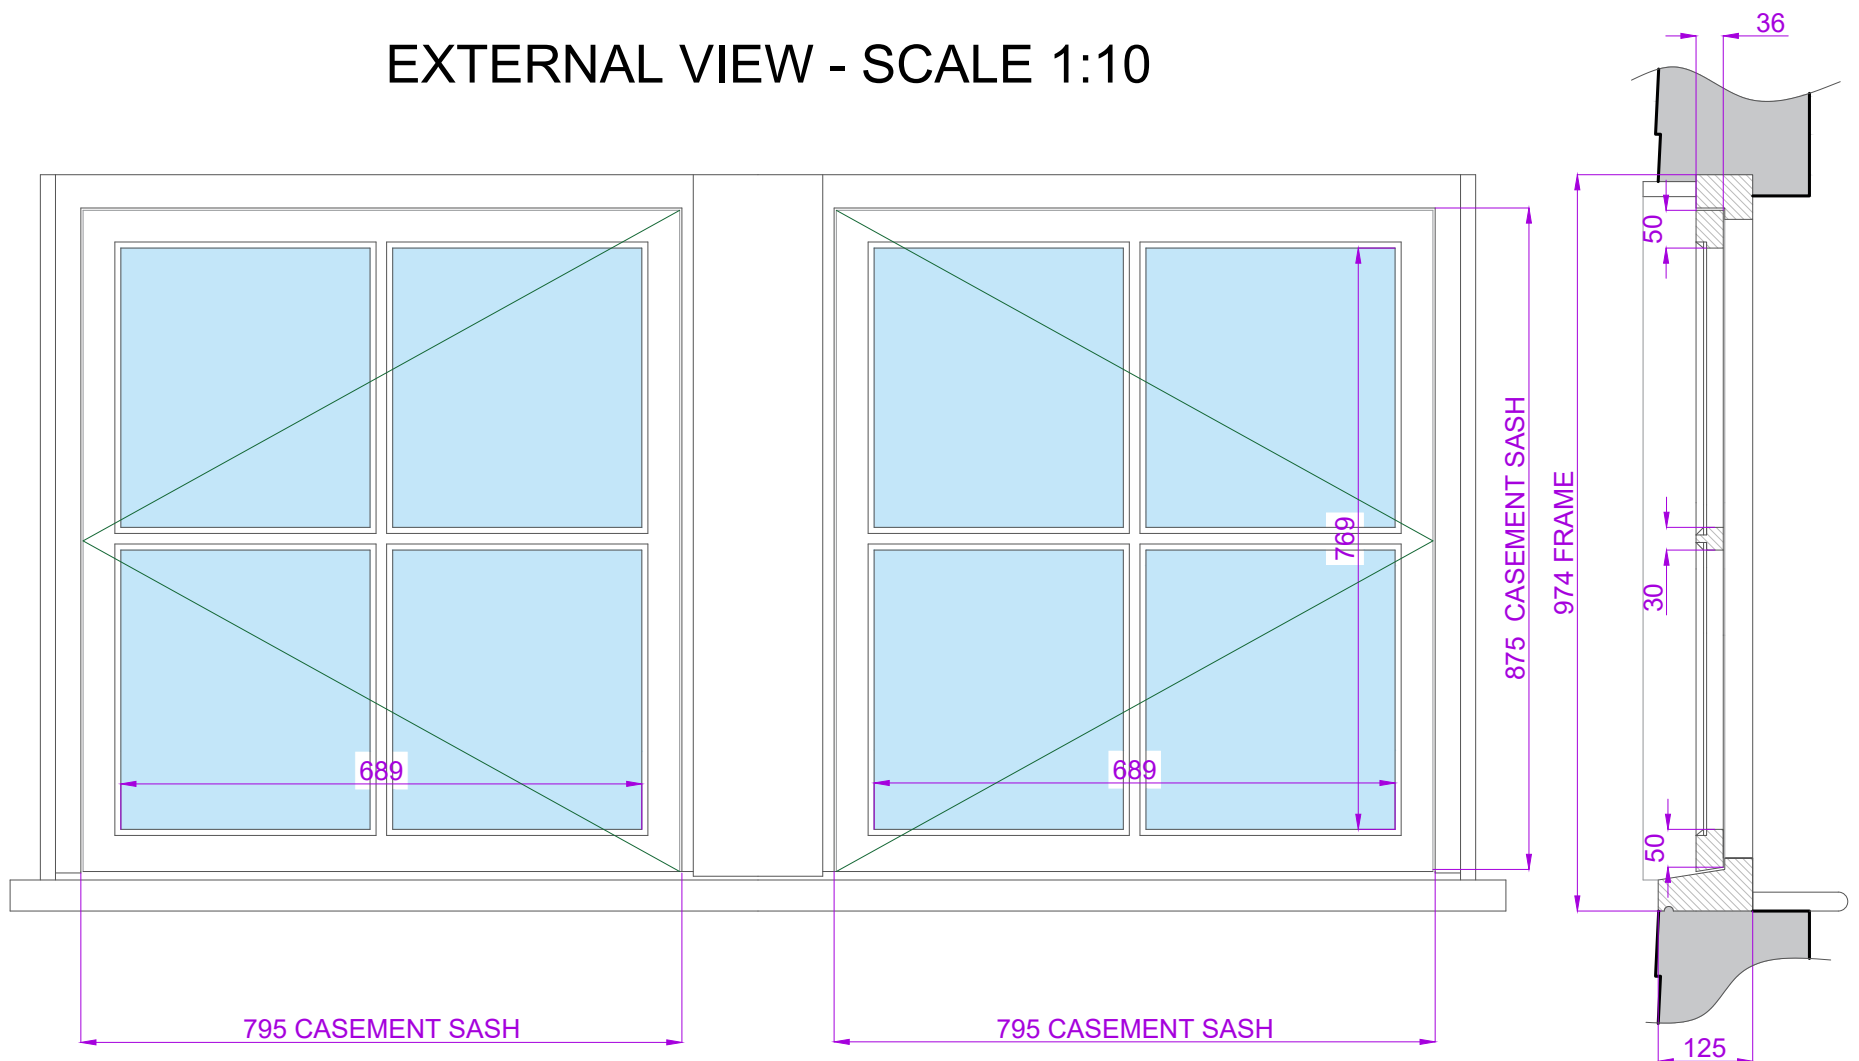

EXISTING WINDOW DETAIL ITEM W09 - SCALE 1:10

CASEMENT WINDOW OPENING OUT FLUSH WITH 4 PANES. EXTENDED CILL WITH CILL HORNS. 36mm THICK LEAVES. SINGLE GLAZED WITH 30mm WIDE GLAZING BARS AND GLAZED WITH PUTTY. SQUARE PROFILE MOULDINGS INTERNALLY. PAINTED WHITE SASHES AND BLUE EXTERNAL FRAME.

CURRENT WINDOW FRAME IN POOR CONDITION, COMPLETE NEW CASEMENT WINDOW FITTED.

EXTERNAL VIEW - SCALE 1:10

SECTION - SCALE 1:10

PLAN - SCALE 1:10