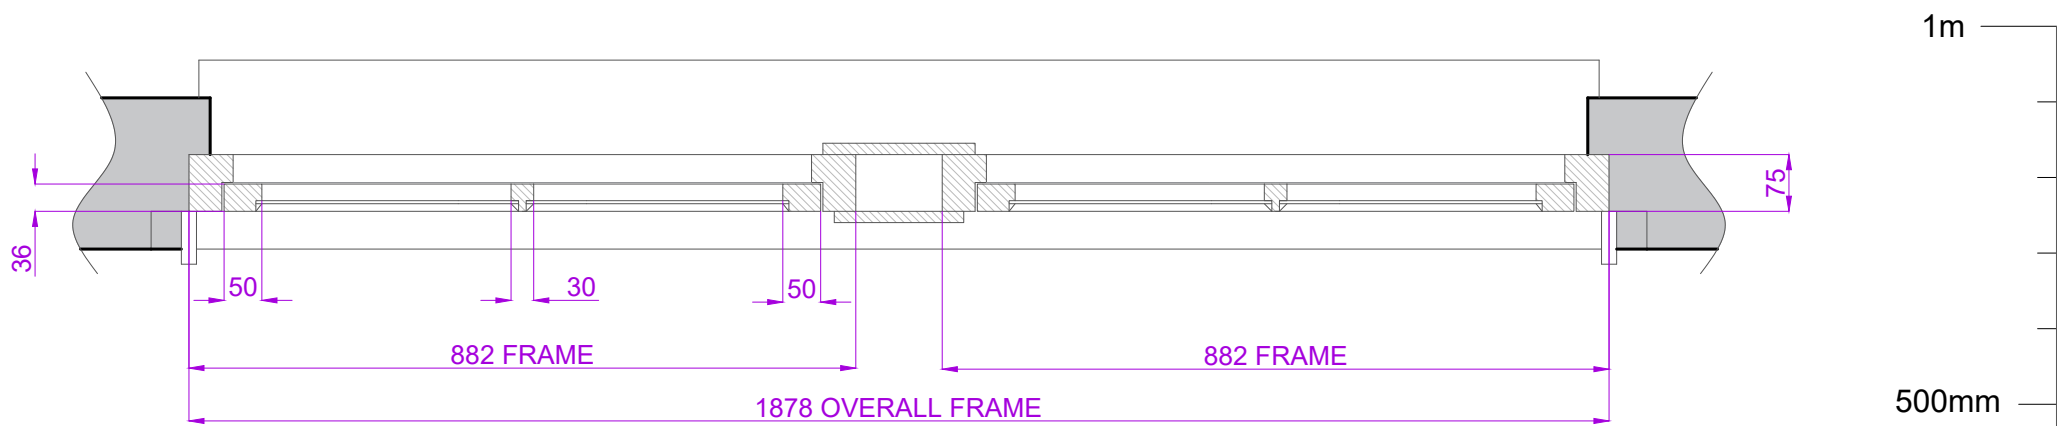

EXISTING WINDOW DETAIL ITEM W09 - SCALE 1:10

CASEMENT WINDOW OPENING OUT FLUSH WITH 4 PANES. EXTENDED CILL WITH CILL HORNS. 36mm THICK LEAVES. SINGLE GLAZED WITH 30mm WIDE GLAZING BARS AND GLAZED WITH PUTTY. SQUARE PROFILE MOULDINGS INTERNALLY. PAINTED WHITE SASHES AND BLUE EXTERNAL FRAME.

CURRENT WINDOW FRAME IN POOR CONDITION, COMPLETE NEW CASEMENT WINDOW FITTED.

EXTERNAL VIEW - SCALE 1:10

SECTION - SCALE 1:10

PLAN - SCALE 1:10