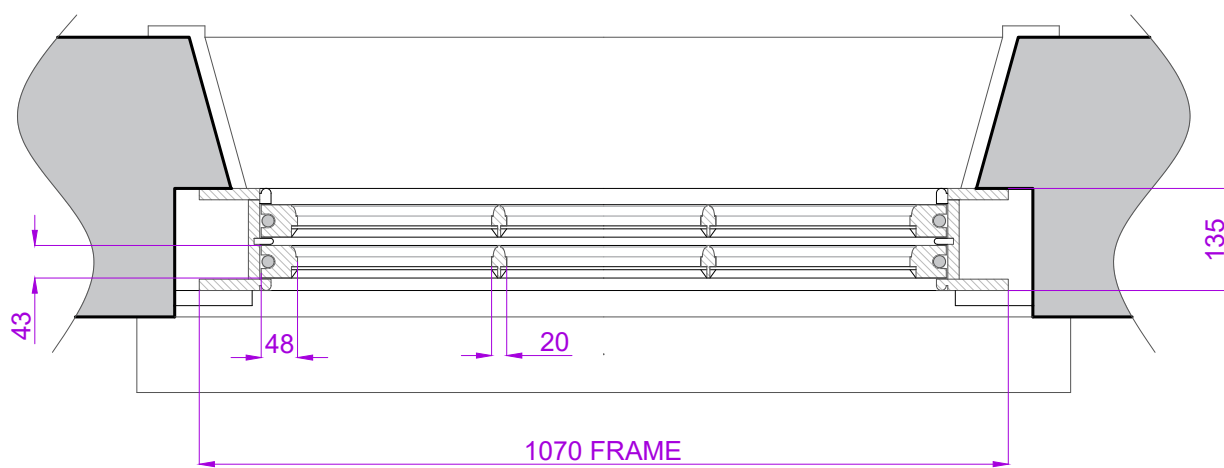

EXISTING WINDOW DETAIL ITEMS W06 & W07 - SCALE 1:10

6 OVER 6 SPIRAL BALANCE HUNG SASHES. EXTENDED CILL WITH CILL HORNS. EXTERNAL LINERS TO SIDES AND HEAD. 43mm THICK LEAVES. SINGLE GLAZED WITH 20mm WIDE GLAZING BARS AND GLAZED WITH PUTTY. OVOLO MOULDINGS INTERNALLY. PAINTED WHITE SASHES AND BLUE EXTERNAL FRAME.

CURRENT BOX FRAME TO BE REPAIRED, NEW SASHES FITTED.

EXTERNAL VIEW - SCALE 1:10

SECTION - SCALE 1:10

PLAN - SCALE 1:10