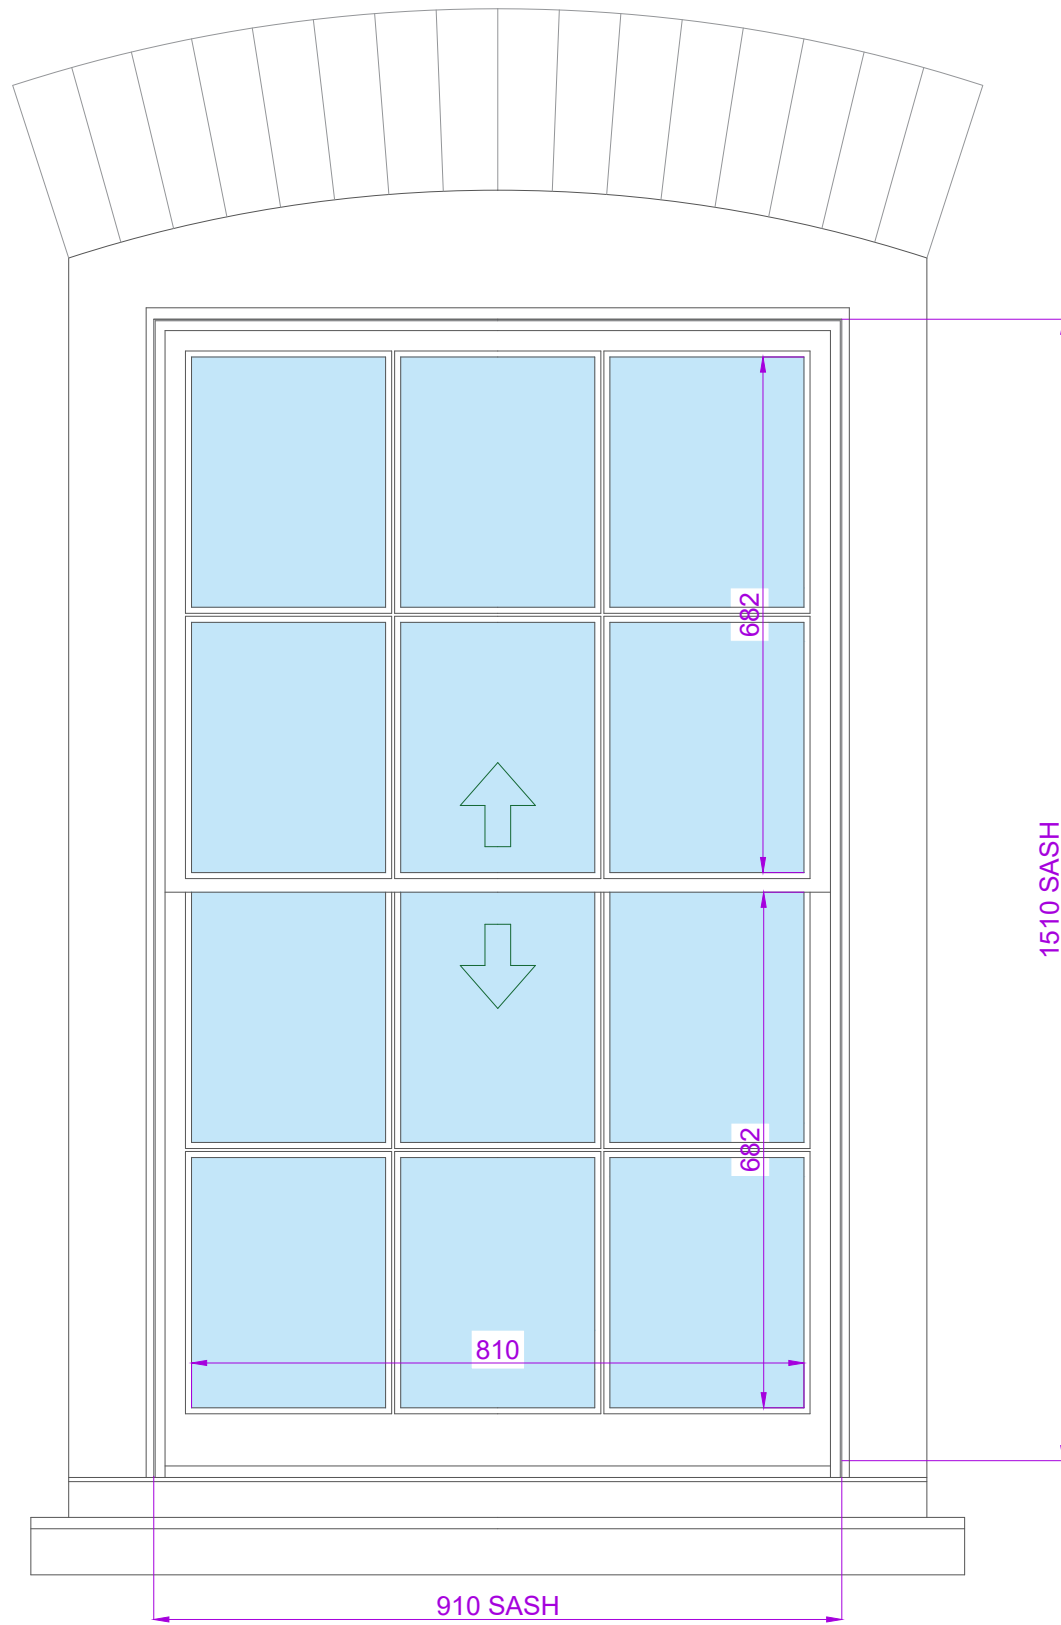

EXISTING WINDOW DETAIL ITEMS W06 & W07 - SCALE 1:10

6 OVER 6 SPIRAL BALANCE HUNG SASHES. EXTENDED CILL WITH CILL HORNS. EXTERNAL LINERS TO SIDES AND HEAD. 43mm THICK LEAVES. SINGLE GLAZED WITH 20mm WIDE GLAZING BARS AND GLAZED WITH PUTTY. OVOLO MOULDINGS INTERNALLY. PAINTED WHITE SASHES AND BLUE EXTERNAL FRAME.

CURRENT BOX FRAME TO BE REPAIRED, NEW SASHES FITTED.

EXTERNAL VIEW - SCALE 1:10

SECTION - SCALE 1:10

PLAN - SCALE 1:10