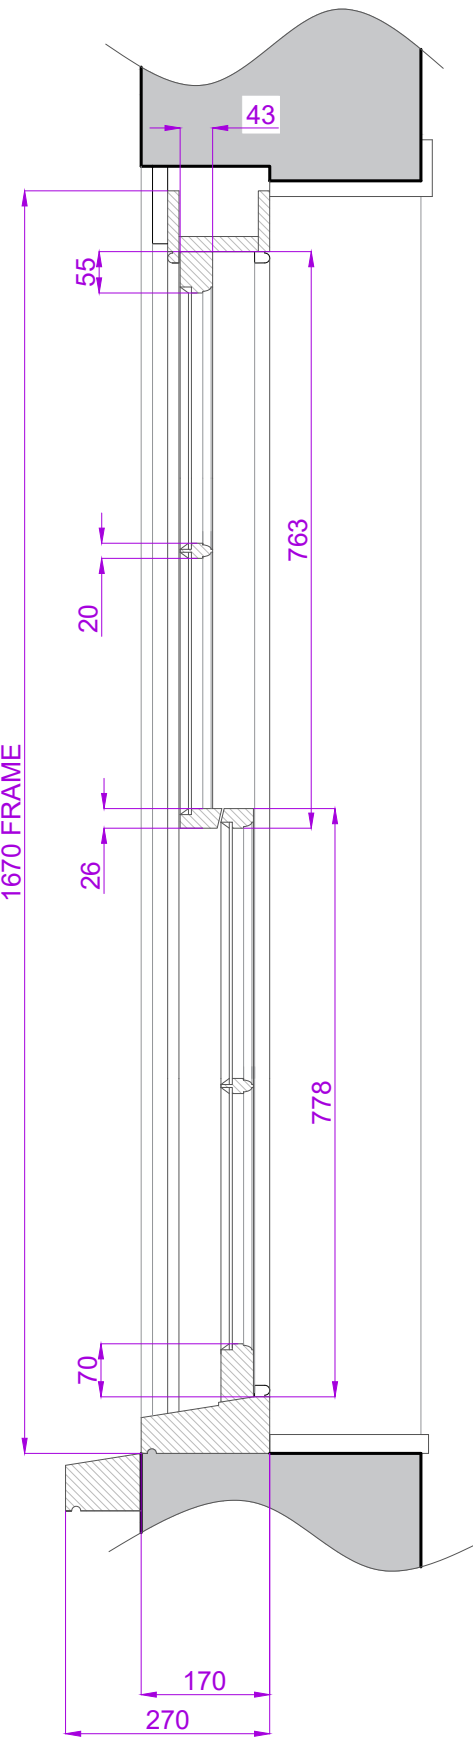

EXISTING WINDOW DETAIL ITEMS W06 & W07 - SCALE 1:10

6 OVER 6 SPIRAL BALANCE HUNG SASHES. EXTENDED CILL WITH CILL HORNS. EXTERNAL LINERS TO SIDES AND HEAD. 43mm THICK LEAVES. SINGLE GLAZED WITH 20mm WIDE GLAZING BARS AND GLAZED WITH PUTTY. OVOLO MOULDINGS INTERNALLY. PAINTED WHITE SASHES AND BLUE EXTERNAL FRAME.

CURRENT BOX FRAME TO BE REPAIRED, NEW SASHES FITTED.

EXTERNAL VIEW - SCALE 1:10

SECTION - SCALE 1:10

PLAN - SCALE 1:10