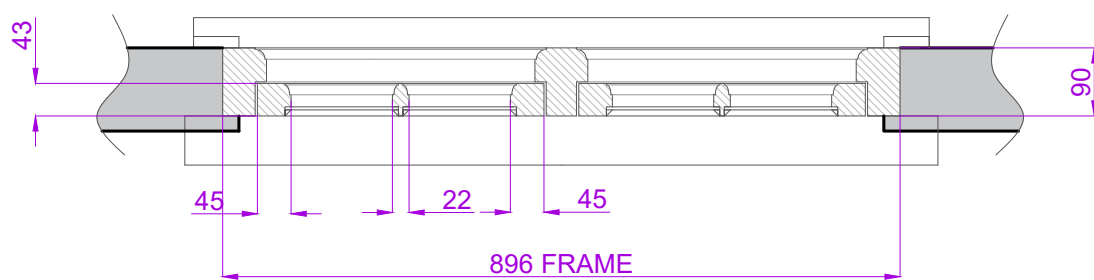

EXISTING WINDOW DETAIL ITEM W05 - SCALE 1:10

CASEMENT WINDOW OPENING OUT FLUSH WITH 4 PANES. EXTENDED CILL WITH CILL HORNS. 43mm THICK LEAVES. SINGLE GLAZED WITH 22mm WIDE GLAZING BARS AND GLAZED WITH PUTTY. OVOLO MOULDINGS INTERNALLY. PAINTED WHITE.

CURRENT WINDOW FRAME IN GOOD CONDITION, NEW CASEMENT SASH LEAVES FITTED.

EXTERNAL VIEW - SCALE 1:10

SECTION - SCALE 1:10

PLAN - SCALE 1:10