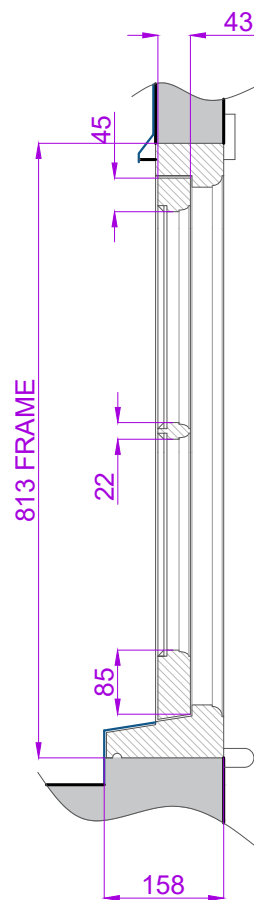

EXISTING WINDOW DETAIL ITEM W05 - SCALE 1:10

CASEMENT WINDOW OPENING OUT FLUSH WITH 4 PANES. EXTENDED CILL WITH CILL HORNS. 43mm THICK LEAVES. SINGLE GLAZED WITH 22mm WIDE GLAZING BARS AND GLAZED WITH PUTTY. OVOLO MOULDINGS INTERNALLY. PAINTED WHITE.

CURRENT WINDOW FRAME IN GOOD CONDITION, NEW CASEMENT SASH LEAVES FITTED.

EXTERNAL VIEW - SCALE 1:10

SECTION - SCALE 1:10

PLAN - SCALE 1:10