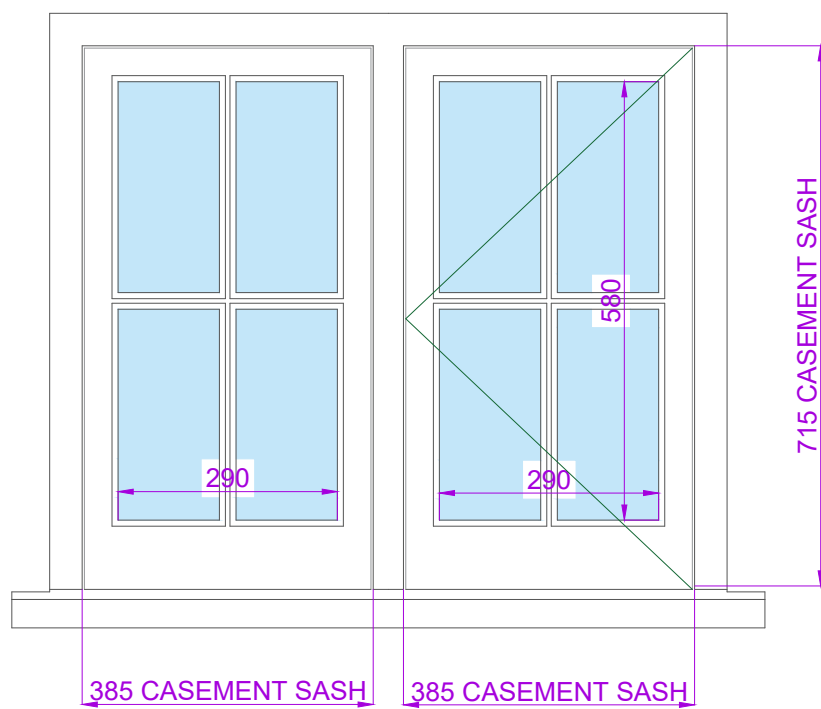

EXISTING WINDOW DETAIL ITEM W05 - SCALE 1:10

CASEMENT WINDOW OPENING OUT FLUSH WITH 4 PANES. EXTENDED CILL WITH CILL HORNS. 43mm THICK LEAVES. SINGLE GLAZED WITH 22mm WIDE GLAZING BARS AND GLAZED WITH PUTTY. OVOLO MOULDINGS INTERNALLY. PAINTED WHITE.

CURRENT WINDOW FRAME IN GOOD CONDITION, NEW CASEMENT SASH LEAVES FITTED.

EXTERNAL VIEW - SCALE 1:10

SECTION - SCALE 1:10

PLAN - SCALE 1:10