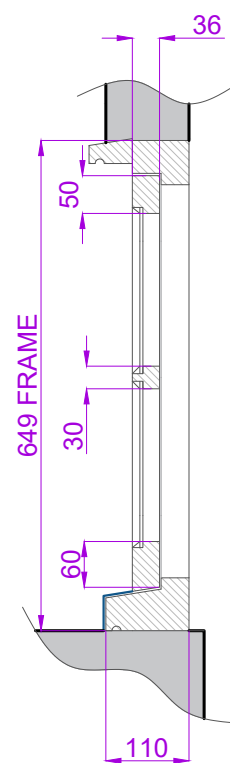

# EXISTING WINDOW DETAIL ITEM W04 - SCALE 1:10

CASEMENT WINDOW OPENING OUT (FIXED) FLUSH WITH 4 PANES. EXTENDED CILL. 36mm THICK LEAVES. SINGLE GLAZED WITH 30mm WIDE GLAZING BARS AND GLAZED WITH PUTTY. SQUARE PROFILE MOULDINGS INTERNALLY. PAINTED WHITE.

### EXTERNAL VIEW - SCALE 1:10

### SECTION - SCALE 1:10

### PLAN - SCALE 1:10