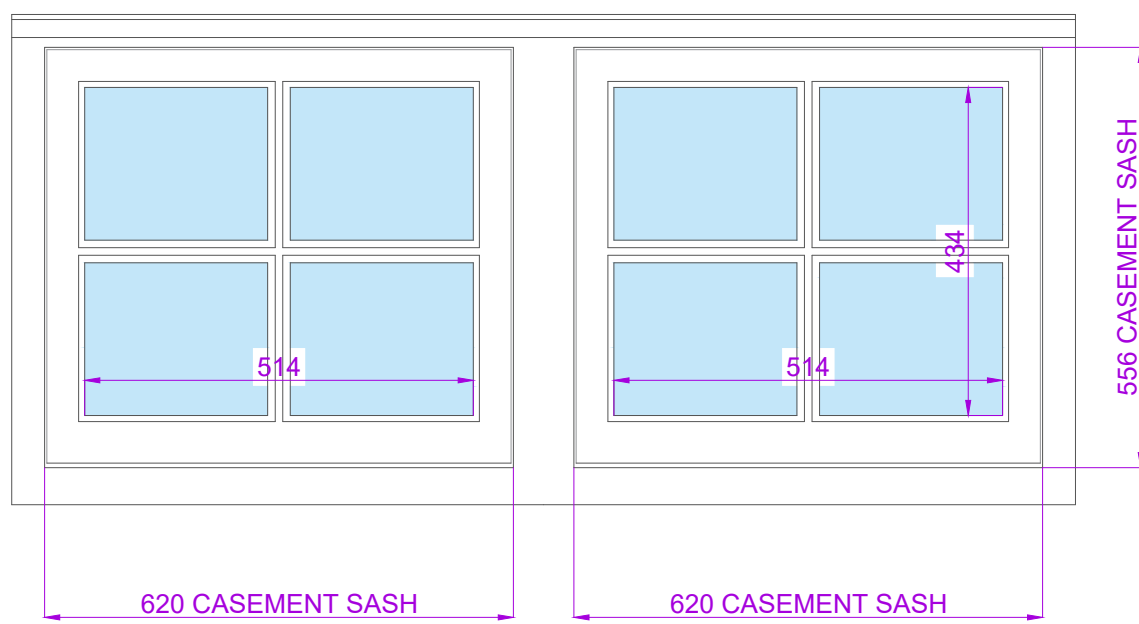

# EXISTING WINDOW DETAIL ITEM W04 - SCALE 1:10

CASEMENT WINDOW OPENING OUT (FIXED) FLUSH WITH 4 PANES. EXTENDED CILL. 36mm THICK LEAVES. SINGLE GLAZED WITH 30mm WIDE GLAZING BARS AND GLAZED WITH PUTTY. SQUARE PROFILE MOULDINGS INTERNALLY. PAINTED WHITE.

CURRENT WINDOW FRAME IN POOR CONDITION, COMPLETE NEW CASEMENT WINDOW FITTED.

### EXTERNAL VIEW - SCALE 1:10

### PLAN - SCALE 1:10