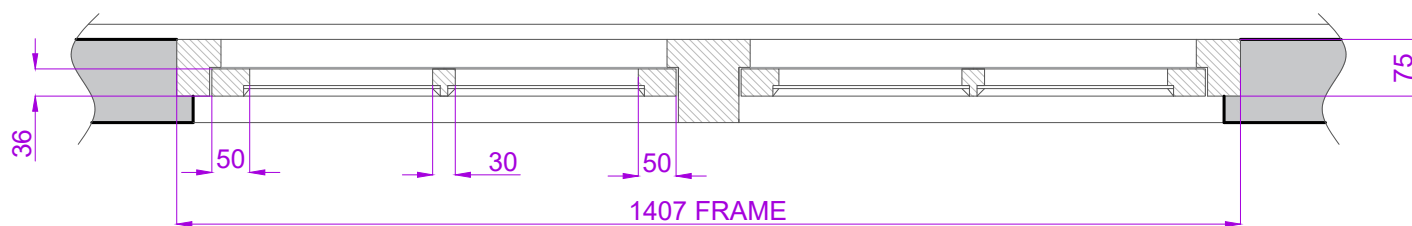

# EXISTING WINDOW DETAIL ITEM W04 - SCALE 1:10

CASEMENT WINDOW OPENING OUT (FIXED) FLUSH WITH 4 PANES. EXTENDED CILL. 36mm THICK LEAVES. SINGLE GLAZED WITH 30mm WIDE GLAZING BARS AND GLAZED WITH PUTTY. SQUARE PROFILE MOULDINGS INTERNALLY. PAINTED WHITE.

### EXTERNAL VIEW - SCALE 1:10

### SECTION - SCALE 1:10

### PLAN - SCALE 1:10