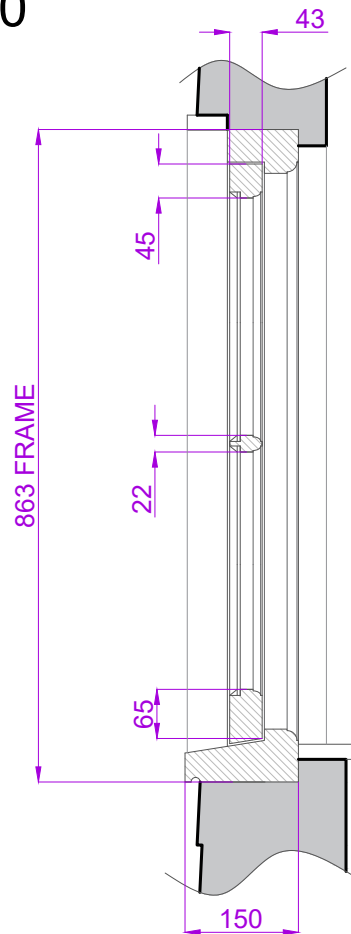

EXISTING WINDOW DETAIL ITEM W03 - SCALE 1:10

CASEMENT WINDOW OPENING OUT FLUSH WITH 4 PANES. EXTENDED CILL WITH CILL HORNS. 43mm THICK LEAVES. SINGLE GLAZED WITH 22mm WIDE GLAZING BARS AND GLAZED WITH PUTTY. OVOLO MOULDINGS INTERNALLY. PAINTED WHITE SASHES AND BLUE EXTERNAL FRAME.

CURRENT WINDOW FRAME IN GOOD CONDITION, NEW CASEMENT SASH LEAF FITTED.

EXTERNAL VIEW - SCALE 1:10

SECTION -
SCALE 1:10

PLAN - SCALE 1:10