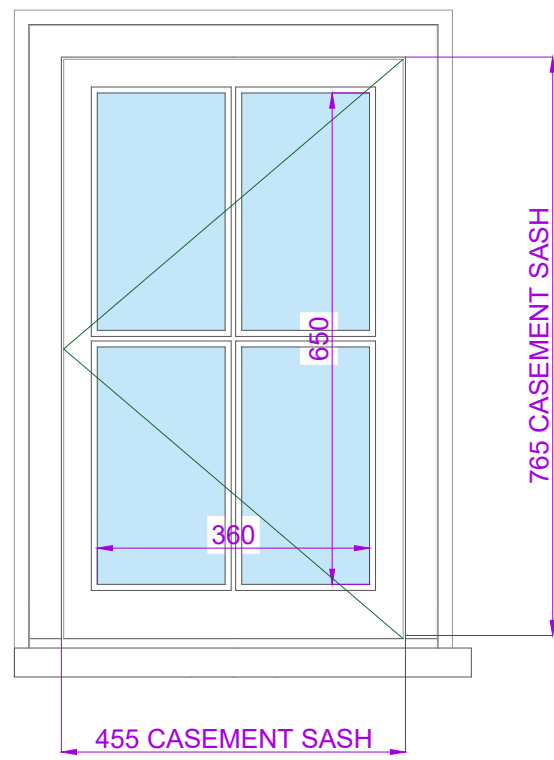

EXISTING WINDOW DETAIL ITEM W03 - SCALE 1:10

CASEMENT WINDOW OPENING OUT FLUSH WITH 4 PANES. EXTENDED CILL WITH CILL HORNS. 43mm THICK LEAVES. SINGLE GLAZED WITH 22mm WIDE GLAZING BARS AND GLAZED WITH PUTTY. OVOLO MOULDINGS INTERNALLY. PAINTED WHITE SASHES AND BLUE EXTERNAL FRAME.

CURRENT WINDOW FRAME IN GOOD CONDITION, NEW CASEMENT SASH LEAF FITTED.

EXTERNAL VIEW - SCALE 1:10

SECTION -
SCALE 1:10

PLAN - SCALE 1:10