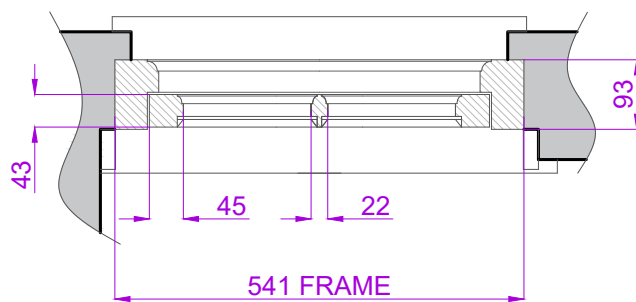

EXISTING WINDOW DETAIL ITEM W03 - SCALE 1:10

CASEMENT WINDOW OPENING OUT FLUSH WITH 4 PANES. EXTENDED CILL WITH CILL HORNS. 43mm THICK LEAVES. SINGLE GLAZED WITH 22mm WIDE GLAZING BARS AND GLAZED WITH PUTTY. OVOLO MOULDINGS INTERNALLY. PAINTED WHITE SASHES AND BLUE EXTERNAL FRAME.

CURRENT WINDOW FRAME IN GOOD CONDITION, NEW CASEMENT SASH LEAF FITTED.

EXTERNAL VIEW - SCALE 1:10

SECTION -
SCALE 1:10

PLAN - SCALE 1:10