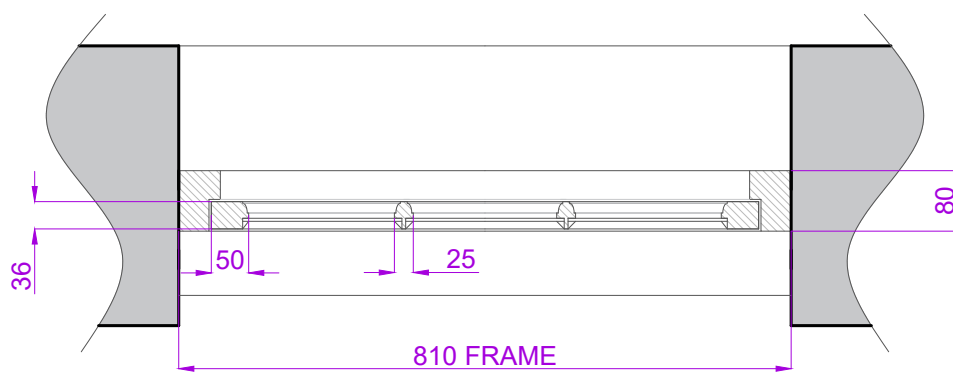

# EXISTING WINDOW DETAIL ITEMS W19 - SCALE 1:10

CASEMENT WINDOW OPENING OUT (FIXED) FLUSH WITH  
6 PANES. EXTENDED CILL. 36mm THICK LEAVES. SINGLE  
GLAZED WITH 30mm WIDE GLAZING BARS AND GLAZED  
WITH PUTTY. OVOLO PROFILE MOULDINGS  
INTERNALLY. PAINTED WHITE.

### EXTERNAL VIEW - SCALE 1:10

### SECTION - SCALE 1:10

### PLAN - SCALE 1:10