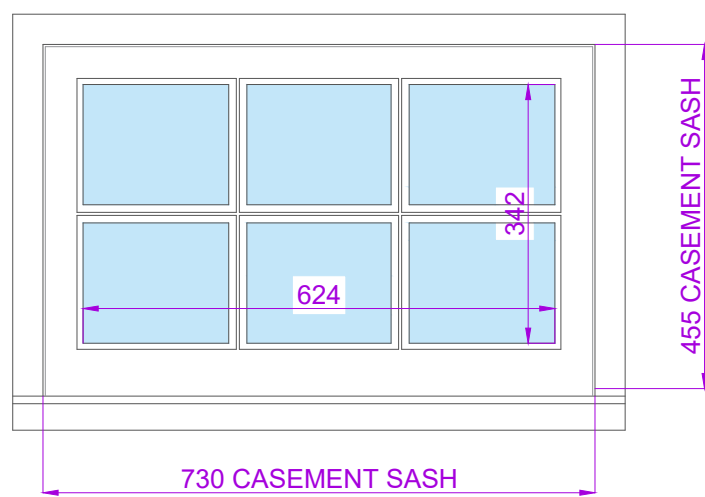

# EXISTING WINDOW DETAIL ITEMS W19 - SCALE 1:10

CASEMENT WINDOW OPENING OUT (FIXED) FLUSH WITH  
6 PANES. EXTENDED CILL. 36mm THICK LEAVES. SINGLE  
GLAZED WITH 30mm WIDE GLAZING BARS AND GLAZED  
WITH PUTTY. OVOLO PROFILE MOULDINGS  
INTERNALLY. PAINTED WHITE.

CURRENT WINDOW FRAME IN POOR CONDITION,  
COMPLETE NEW CASEMENT WINDOW FITTED.

### EXTERNAL VIEW - SCALE 1:10

### PLAN - SCALE 1:10