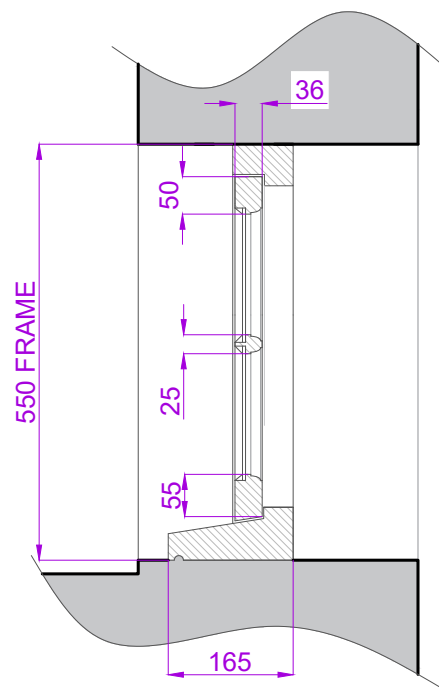

# EXISTING WINDOW DETAIL ITEMS W19 - SCALE 1:10

CASEMENT WINDOW OPENING OUT (FIXED) FLUSH WITH  
6 PANES. EXTENDED CILL. 36mm THICK LEAVES. SINGLE  
GLAZED WITH 30mm WIDE GLAZING BARS AND GLAZED  
WITH PUTTY. OVOLO PROFILE MOULDINGS  
INTERNALLY. PAINTED WHITE.

### EXTERNAL VIEW - SCALE 1:10

### SECTION - SCALE 1:10

### PLAN - SCALE 1:10