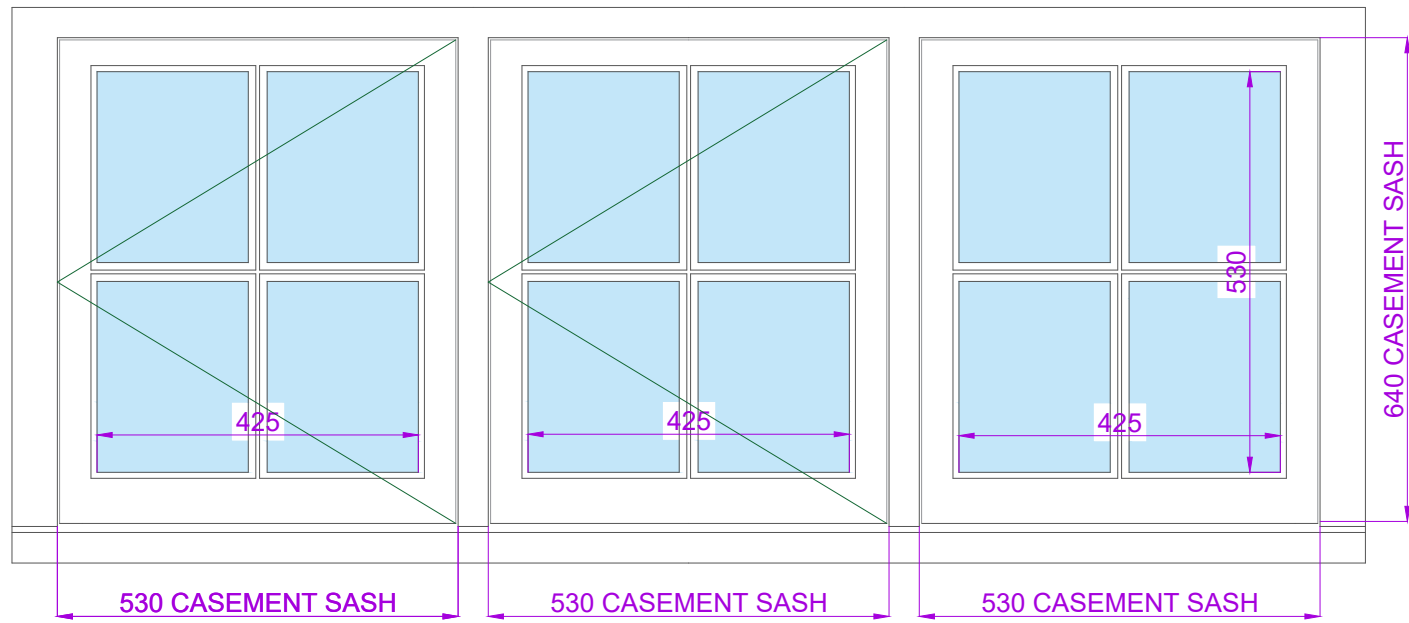

# EXISTING WINDOW DETAIL ITEM W18 - SCALE 1:10

CASEMENT WINDOW OPENING OUT FLUSH WITH 4 PANES. EXTENDED CILL. 36mm THICK LEAVES. SINGLE GLAZED WITH 25mm WIDE GLAZING BARS AND GLAZED WITH PUTTY. OVOLO MOULDINGS INTERNALLY. PAINTED WHITE SASHES AND BLUE EXTERNAL FRAME.

CURRENT WINDOW FRAME IN GOOD CONDITION, NEW CASEMENT SASH LEAVES FITTED.

EXTERNAL VIEW - SCALE 1:10

SECTION - SCALE 1:10

PLAN - SCALE 1:10

1m

500mm