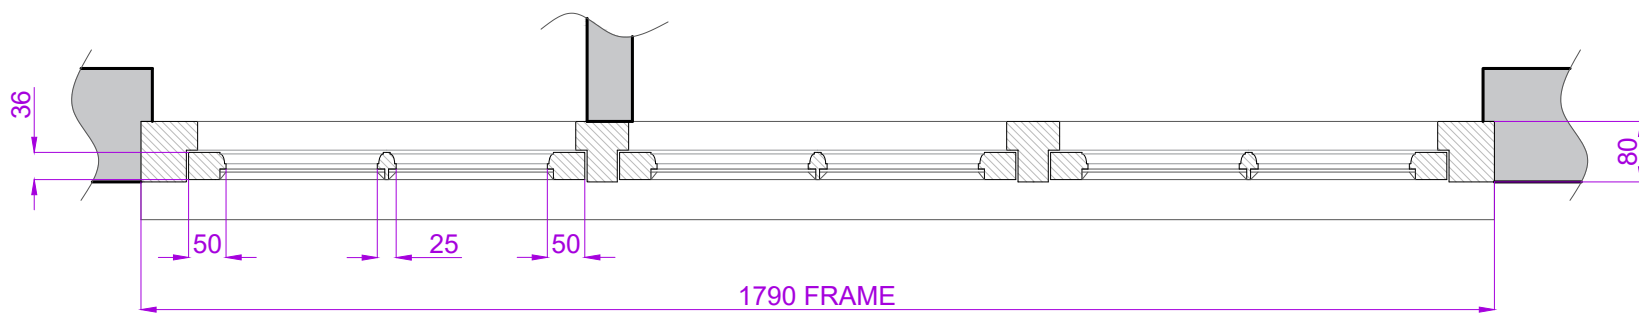

# EXISTING WINDOW DETAIL ITEM W18 - SCALE 1:10

CASEMENT WINDOW OPENING OUT FLUSH WITH 4 PANES. EXTENDED CILL. 36mm THICK LEAVES. SINGLE GLAZED WITH 25mm WIDE GLAZING BARS AND GLAZED WITH PUTTY. OVOLO MOULDINGS INTERNALLY. PAINTED WHITE SASHES AND BLUE EXTERNAL FRAME.

CURRENT WINDOW FRAME IN GOOD CONDITION, NEW CASEMENT SASH LEAVES FITTED.

EXTERNAL VIEW - SCALE 1:10

SECTION - SCALE 1:10

PLAN - SCALE 1:10

1m

500mm