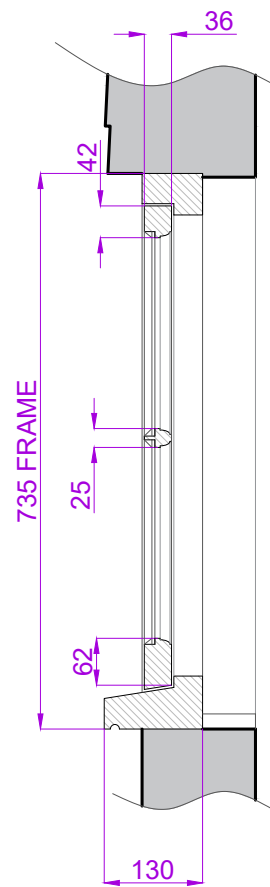

# EXISTING WINDOW DETAIL ITEM W18 - SCALE 1:10

CASEMENT WINDOW OPENING OUT FLUSH WITH 4 PANES. EXTENDED CILL. 36mm THICK LEAVES. SINGLE GLAZED WITH 25mm WIDE GLAZING BARS AND GLAZED WITH PUTTY. OVOLO MOULDINGS INTERNALLY. PAINTED WHITE SASHES AND BLUE EXTERNAL FRAME.

CURRENT WINDOW FRAME IN GOOD CONDITION, NEW CASEMENT SASH LEAVES FITTED.

EXTERNAL VIEW - SCALE 1:10

SECTION - SCALE 1:10

PLAN - SCALE 1:10

1m

500mm