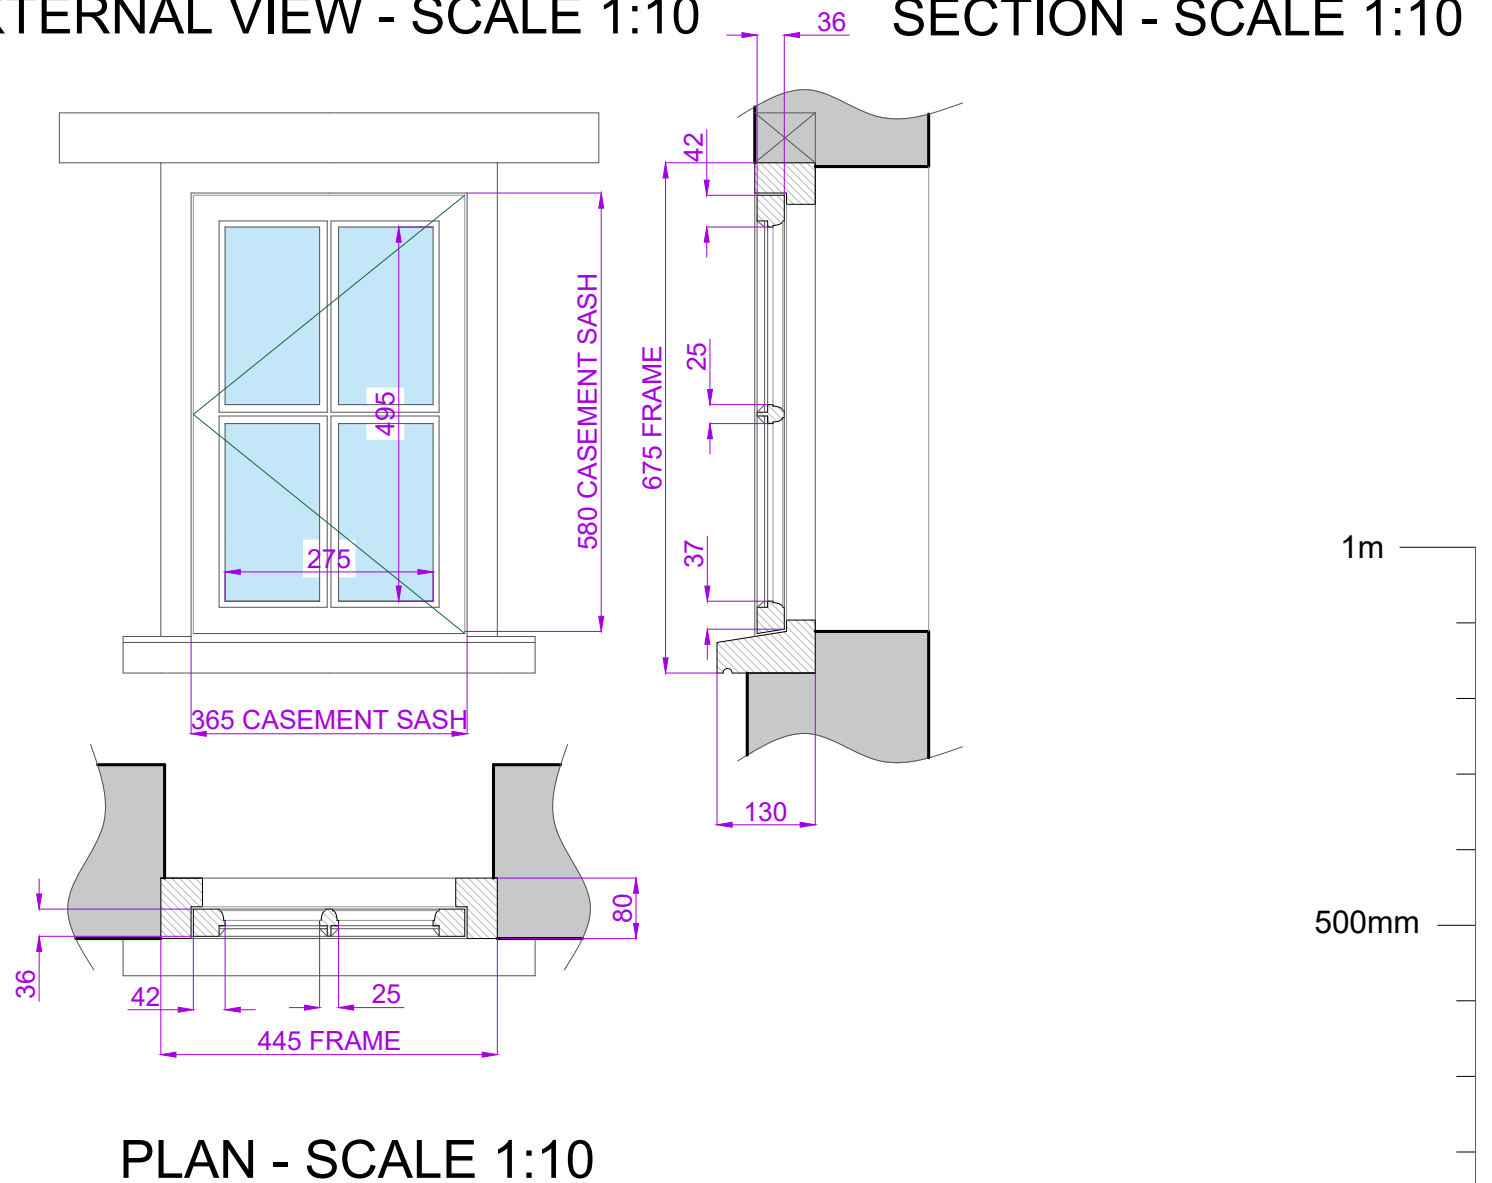

EXISTING WINDOW DETAIL ITEM W17 - SCALE 1:10

CASEMENT WINDOW OPENING OUT FLUSH WITH 4 PANES. EXTENDED CILL WITH CILL HORNS. 36mm THICK LEAVES. SINGLE GLAZED WITH 30mm WIDE GLAZING BARS AND GLAZED WITH PUTTY. OVOLO PROFILE MOULDINGS INTERNALLY. PAINTED WHITE SASHES AND BLUE EXTERNAL FRAME.

CURRENT WINDOW FRAME IN POOR CONDITION, COMPLETE NEW CASEMENT WINDOW FITTED.

EXTERNAL VIEW - SCALE 1:10

SECTION - SCALE 1:10

PLAN - SCALE 1:10