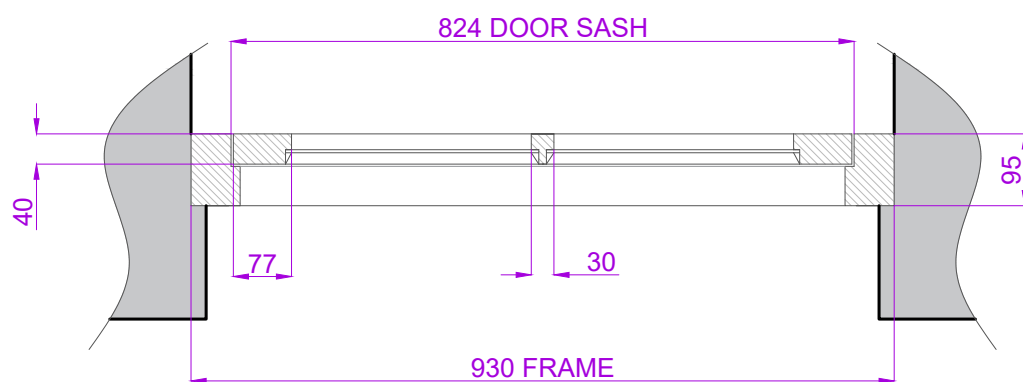

EXISTING SINGLE DOOR DETAIL ITEM D02 - SCALE 1:10

SINGLE DOOR OPENING IN FLUSH WITH 6 PANES. FLUSH
CILL. 40mm THICK LEAVES. SINGLE GLAZED WITH 30mm
WIDE GLAZING BARS AND GLAZED WITH PUTTY.
SQUARE PROFILE MOULDINGS INTERNALLY. PAINTED
BLUE.

CURRENT DOOR FRAME UNABLE TO ACCEPT JUST NEW
DOOR LEAVES DUE TO WEATHER SEALING AND
SECURITY, COMPLETE NEW DOORS FITTED.

EXTERNAL VIEW - SCALE 1:10

SECTION - SCALE 1:10

PLAN - SCALE 1:10