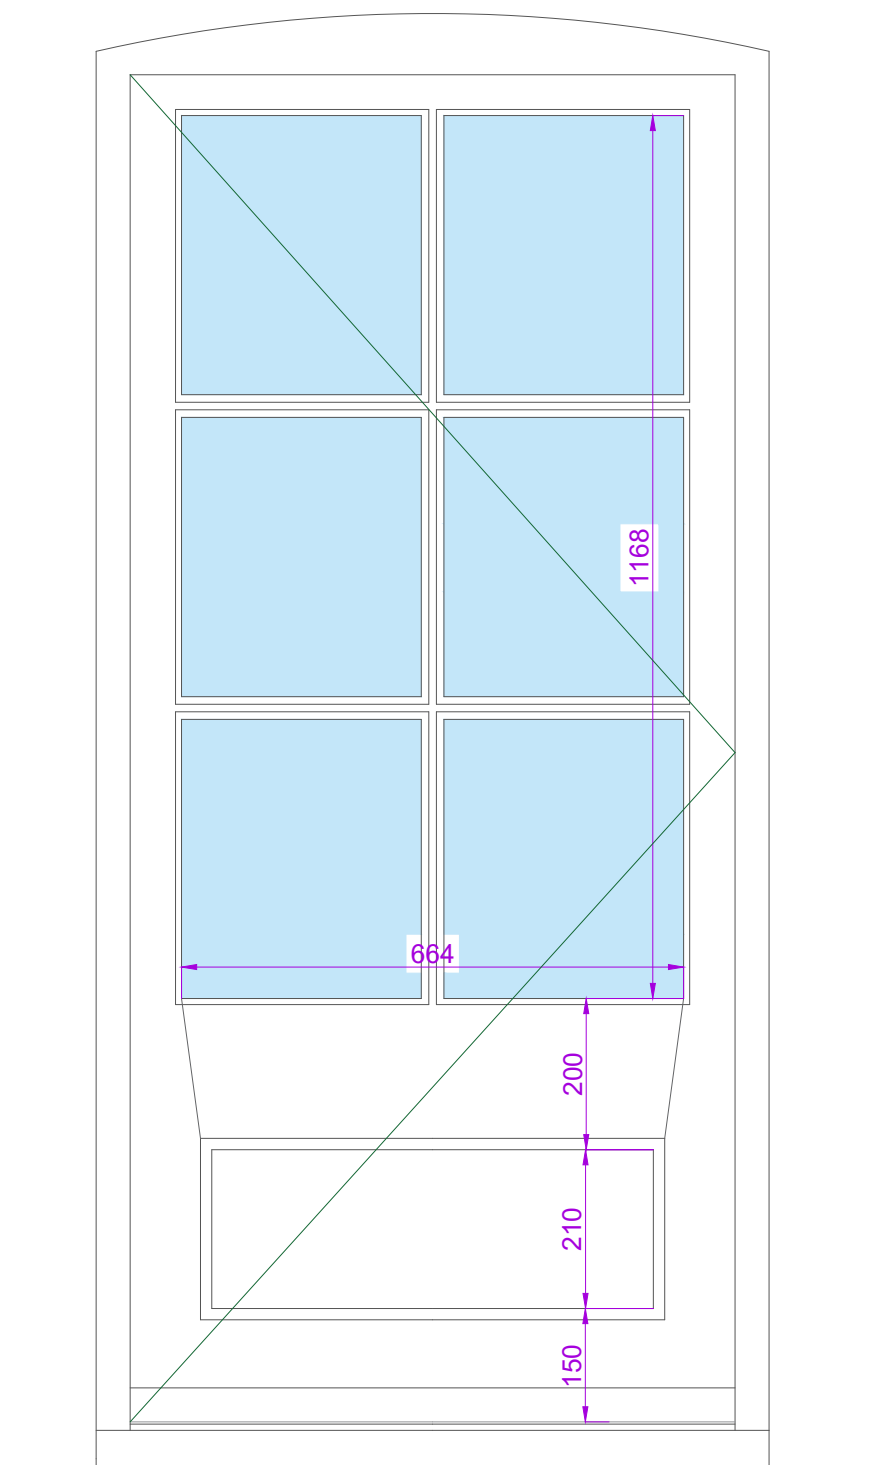

EXISTING SINGLE DOOR DETAIL ITEM D02 - SCALE 1:10

SINGLE DOOR OPENING IN FLUSH WITH 6 PANES. FLUSH
CILL. 40mm THICK LEAVES. SINGLE GLAZED WITH 30mm
WIDE GLAZING BARS AND GLAZED WITH PUTTY.
SQUARE PROFILE MOULDINGS INTERNALLY. PAINTED
BLUE.

CURRENT DOOR FRAME UNABLE TO ACCEPT JUST NEW
DOOR LEAVES DUE TO WEATHER SEALING AND
SECURITY, COMPLETE NEW DOORS FITTED.

EXTERNAL VIEW - SCALE 1:10

SECTION - SCALE 1:10

PLAN - SCALE 1:10