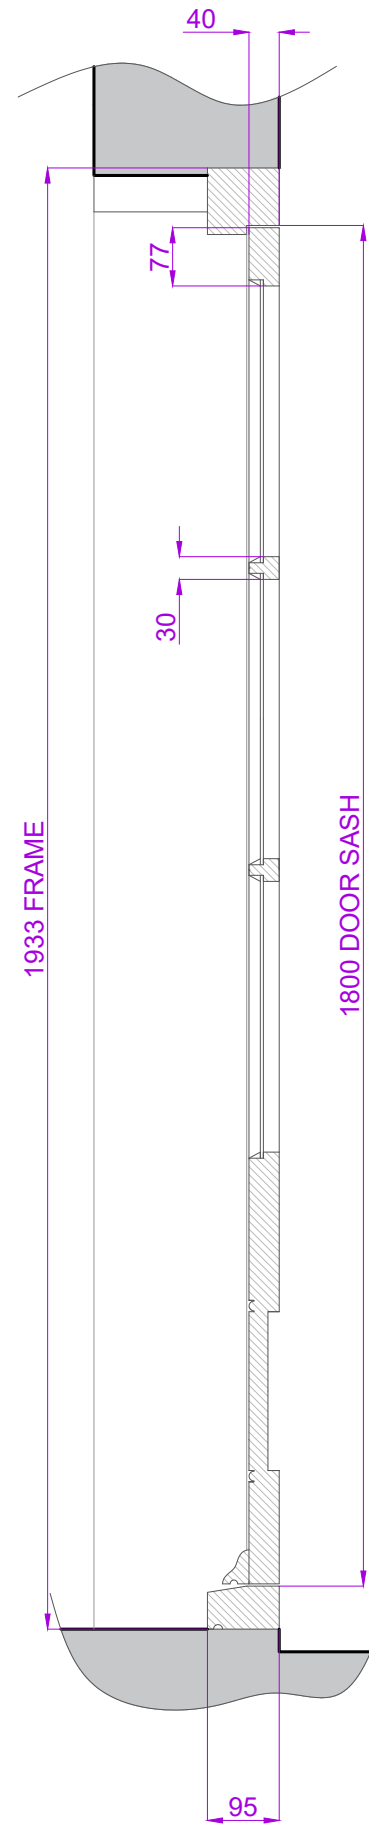

EXISTING SINGLE DOOR DETAIL ITEM D02 - SCALE 1:10

SINGLE DOOR OPENING IN FLUSH WITH 6 PANES. FLUSH
CILL. 40mm THICK LEAVES. SINGLE GLAZED WITH 30mm
WIDE GLAZING BARS AND GLAZED WITH PUTTY.
SQUARE PROFILE MOULDINGS INTERNALLY. PAINTED
BLUE.

CURRENT DOOR FRAME UNABLE TO ACCEPT JUST NEW
DOOR LEAVES DUE TO WEATHER SEALING AND
SECURITY, COMPLETE NEW DOORS FITTED.

EXTERNAL VIEW - SCALE 1:10

SECTION - SCALE 1:10

PLAN - SCALE 1:10