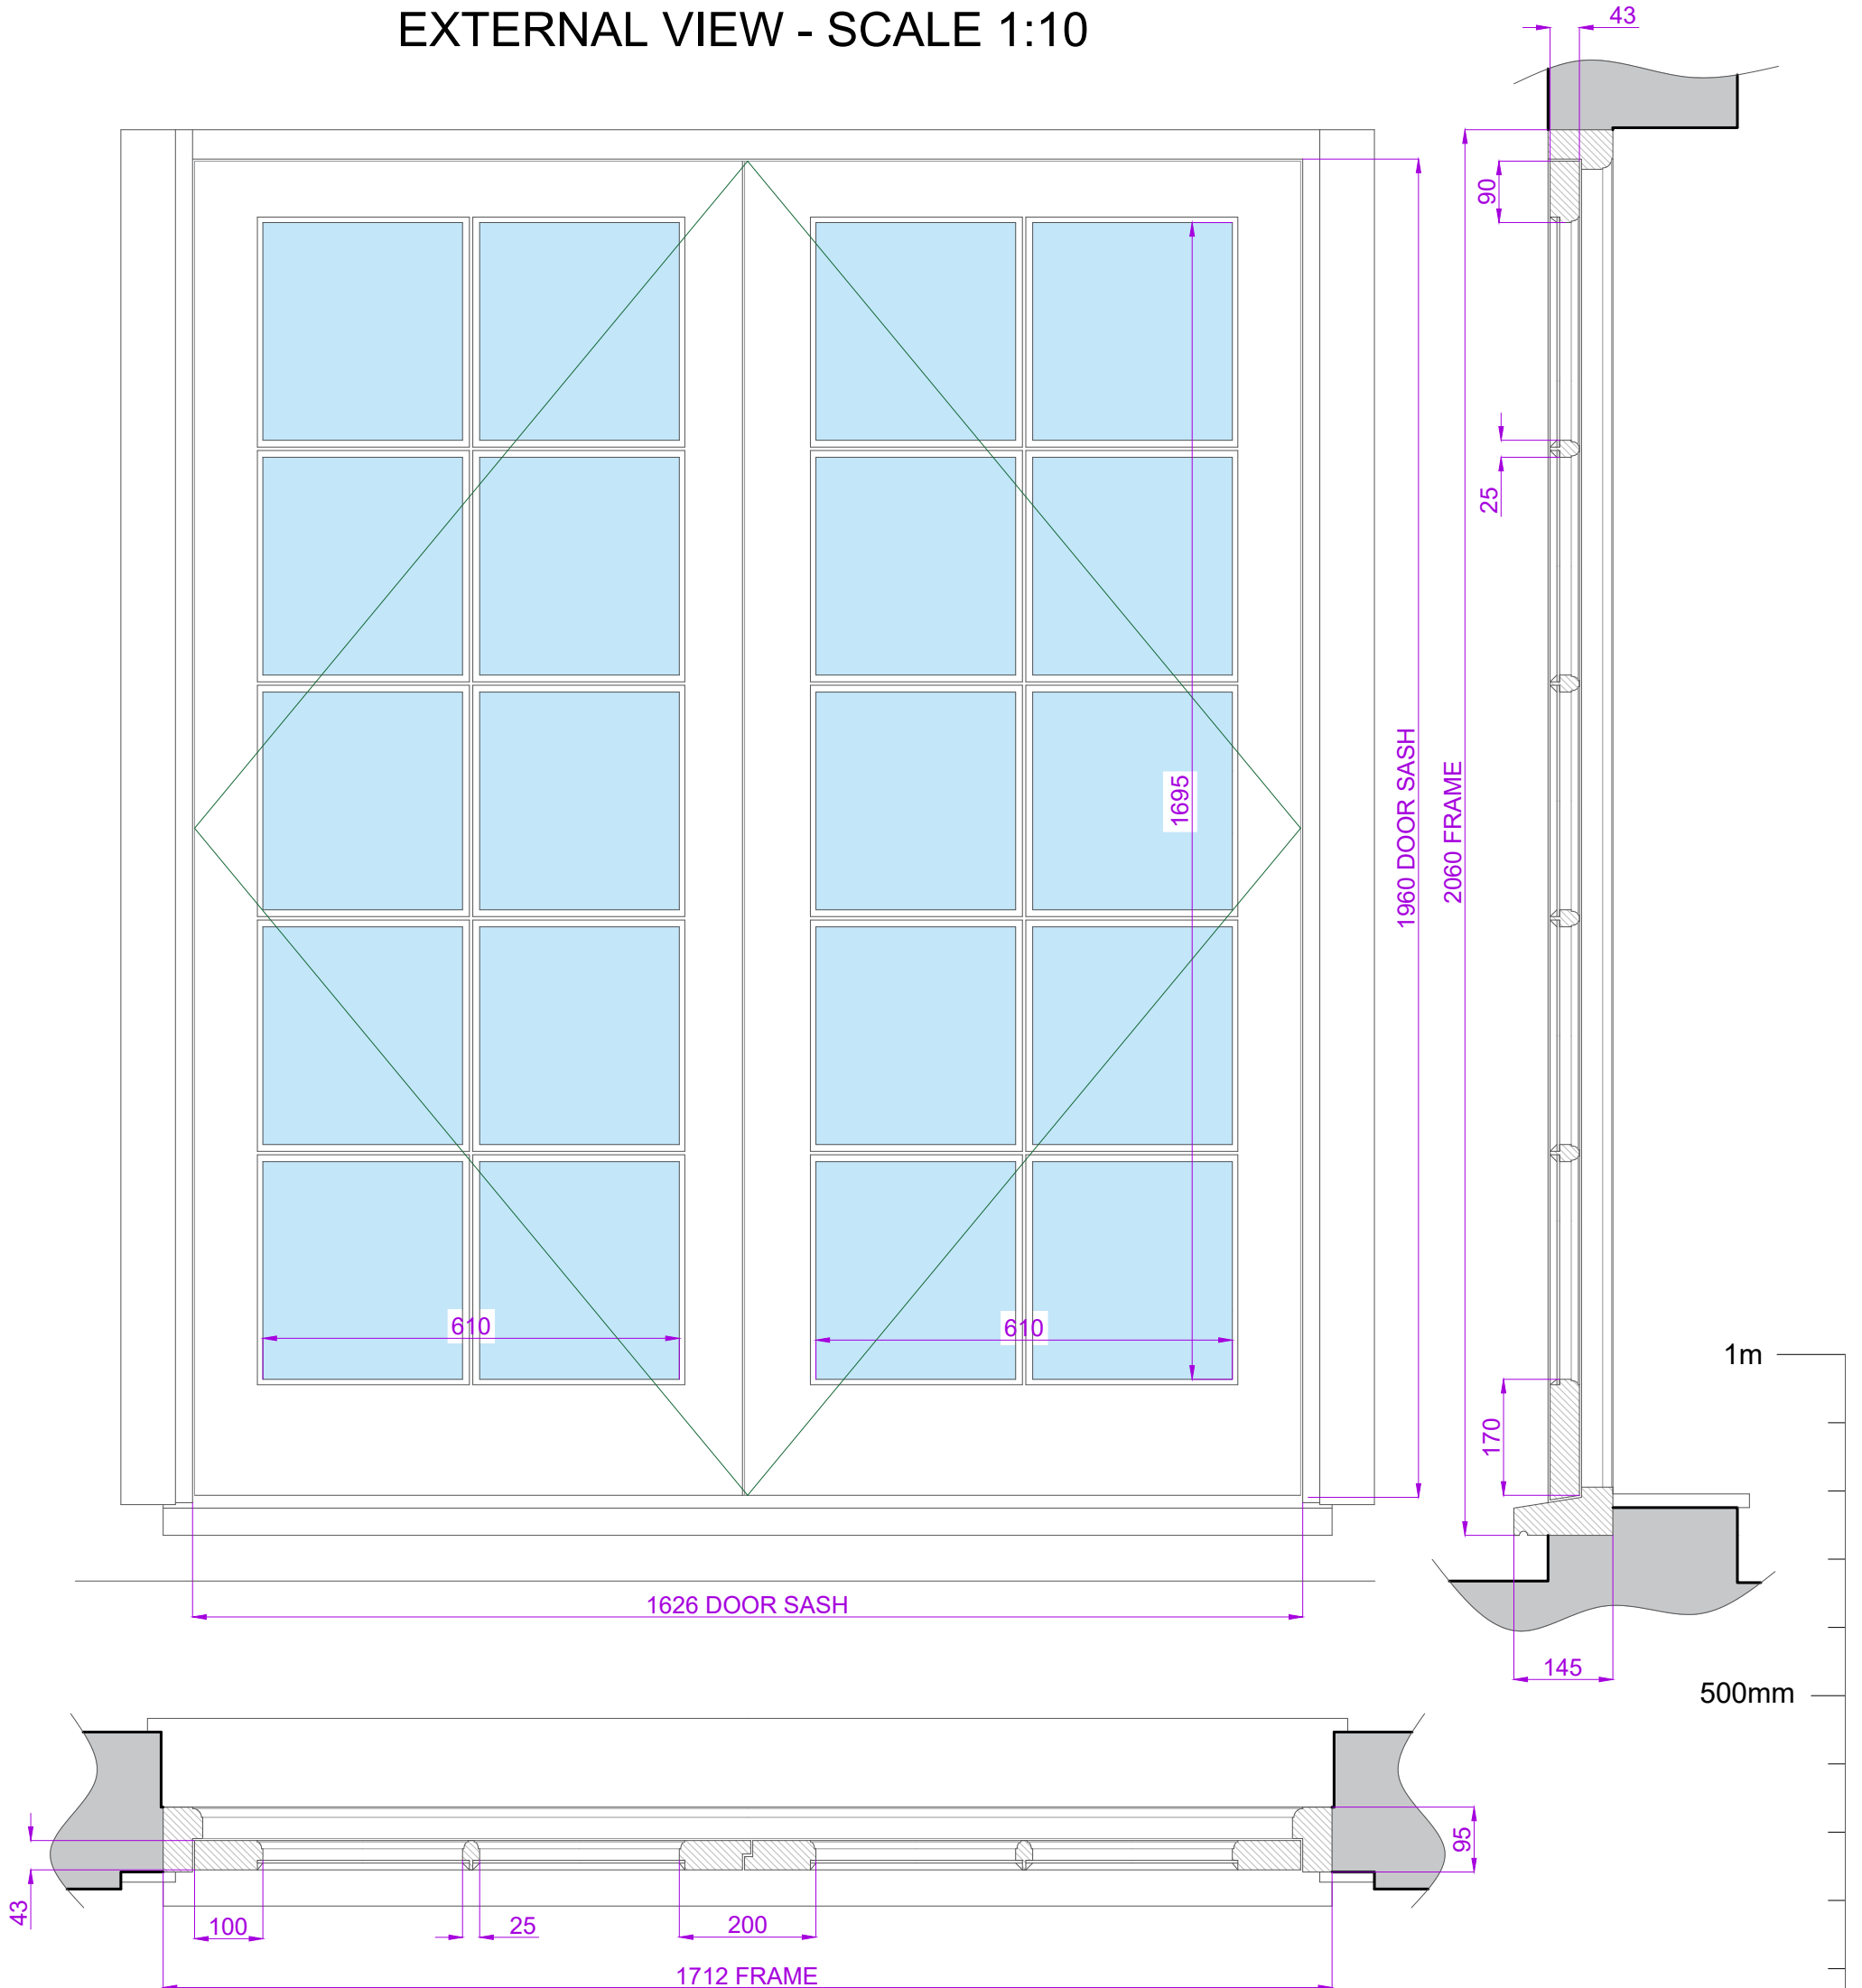

EXISTING FRENCH DOOR DETAIL ITEM D01 - SCALE 1:10

FRENCH DOORS OPENING OUT FLUSH WITH 10 PANES.
EXTENDED CILL WITH CILL HORNS. 43mm THICK
LEAVES. SINGLE GLAZED WITH 25mm WIDE GLAZING
BARS AND GLAZED WITH PUTTY. OVOLO PROFILE
MOULDINGS INTERNALLY. PAINTED WHITE DOOR
LEAVES BLUE EXTERNAL FRAME.

CURRENT DOOR FRAME UNABLE TO ACCEPT JUST NEW
DOOR LEAVES DUE TO WEATHER SEALING AND
SECURITY, COMPLETE NEW DOORS FITTED.

EXTERNAL VIEW - SCALE 1:10

SECTION - SCALE 1:10

PLAN - SCALE 1:10

METRIC SCALE 1:10 ON A3