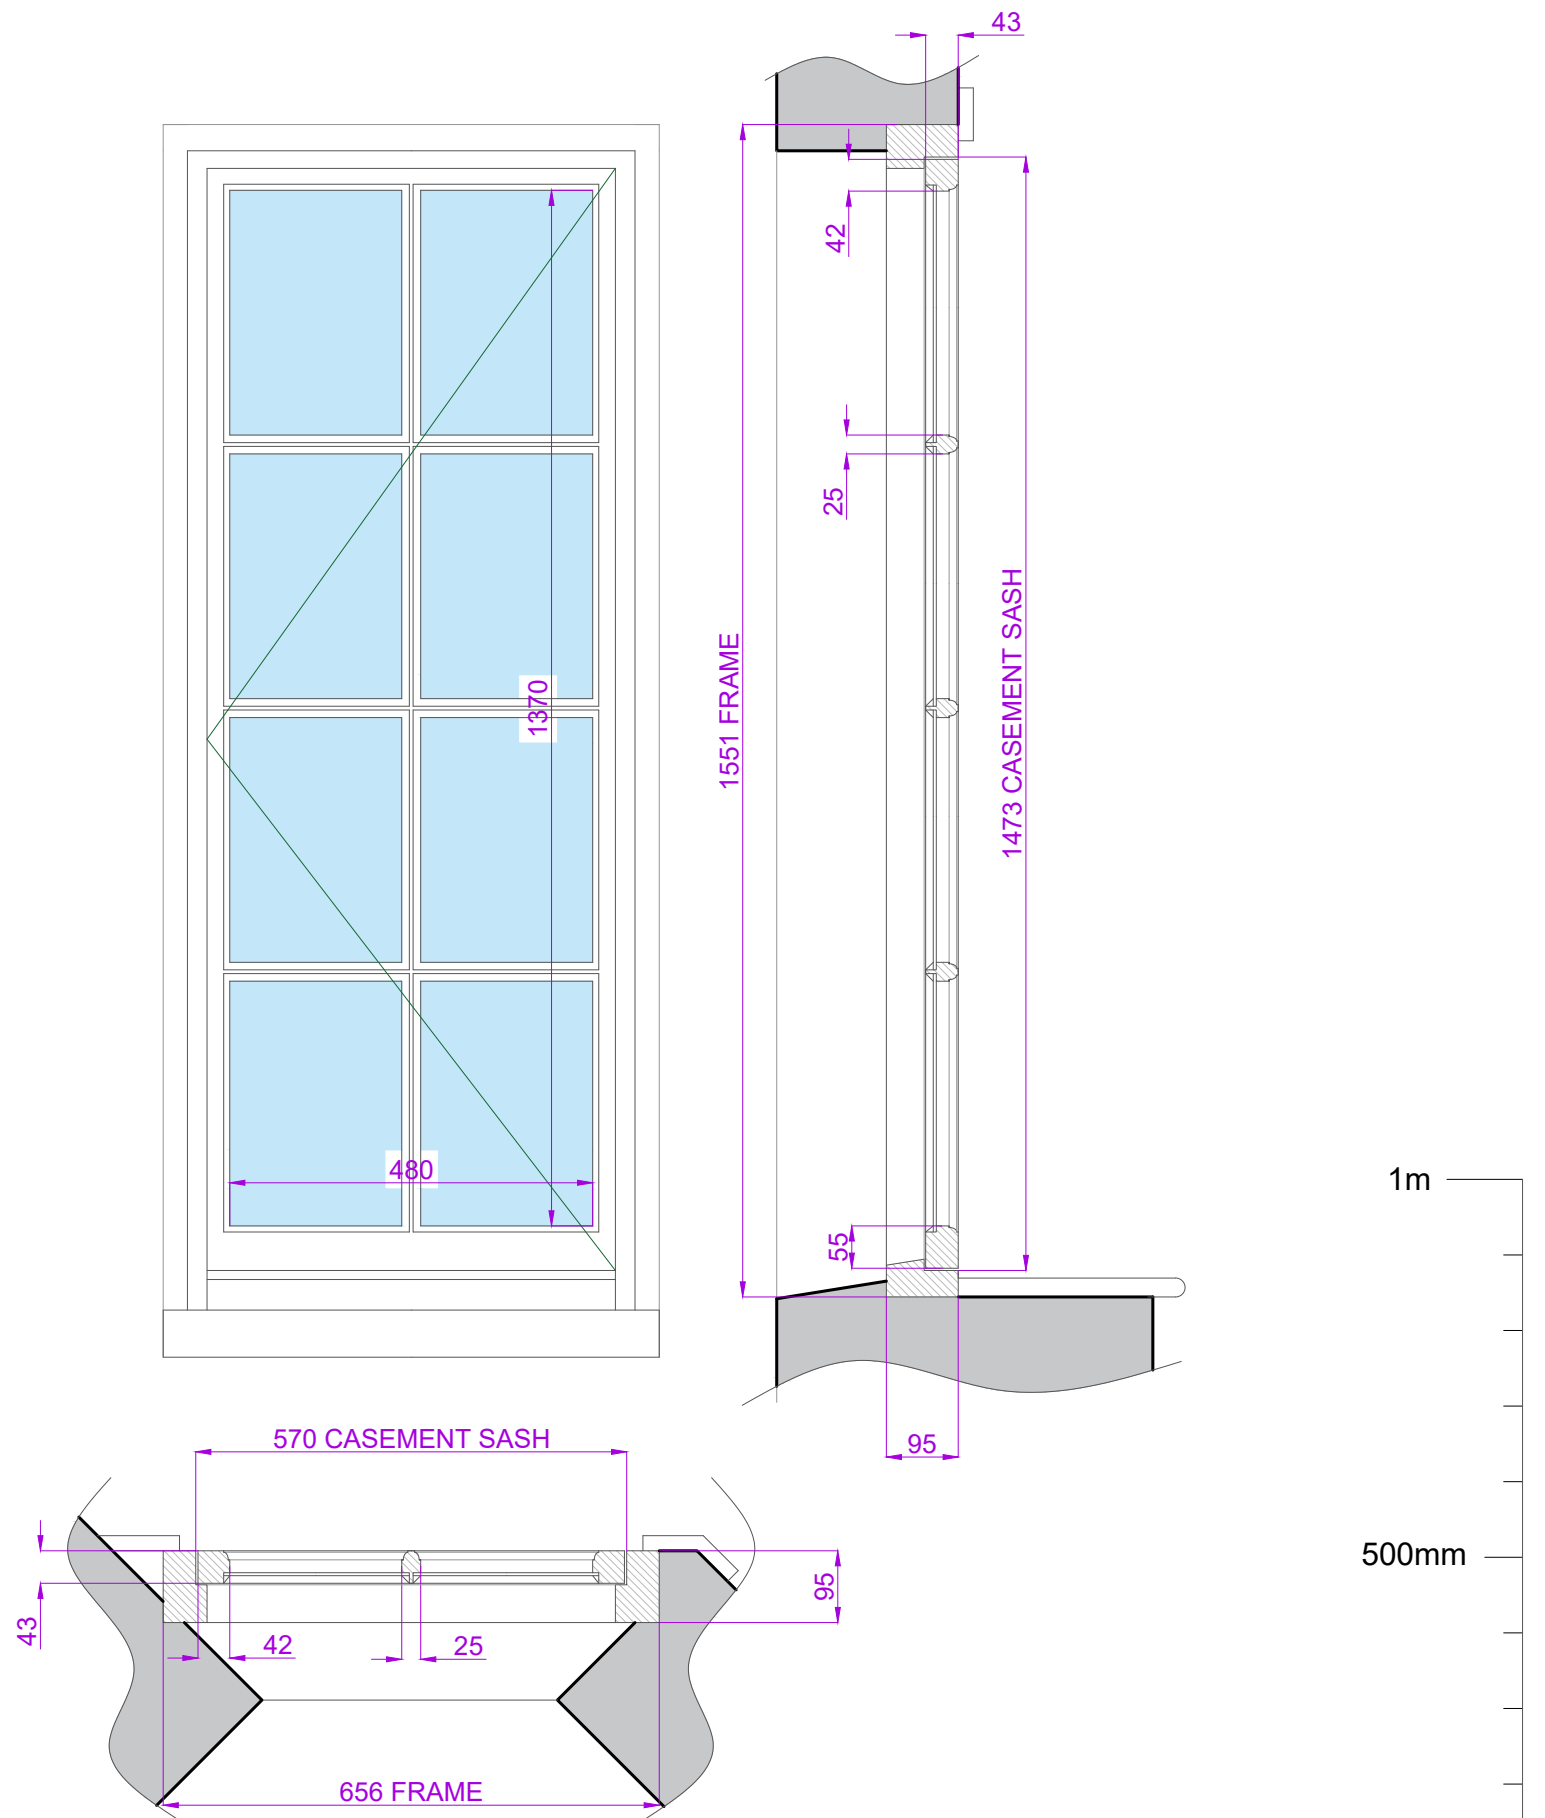

EXISTING WINDOW DETAIL ITEM W16 - SCALE 1:10

CASEMENT WINDOW OPENING IN FLUSH WITH 8 PANES.
FLUSH CILL. 43mm THICK LEAVES. SINGLE GLAZED WITH
22mm WIDE GLAZING BARS AND GLAZED WITH PUTTY.
OVOLO MOULDINGS INTERNALLY. PAINTED WHITE.

CURRENT WINDOW FRAME IN GOOD CONDITION, NEW
CASEMENT SASH LEAF FITTED.

EXTERNAL VIEW - SCALE 1:10

SECTION - SCALE 1:10

PLAN - SCALE 1:10