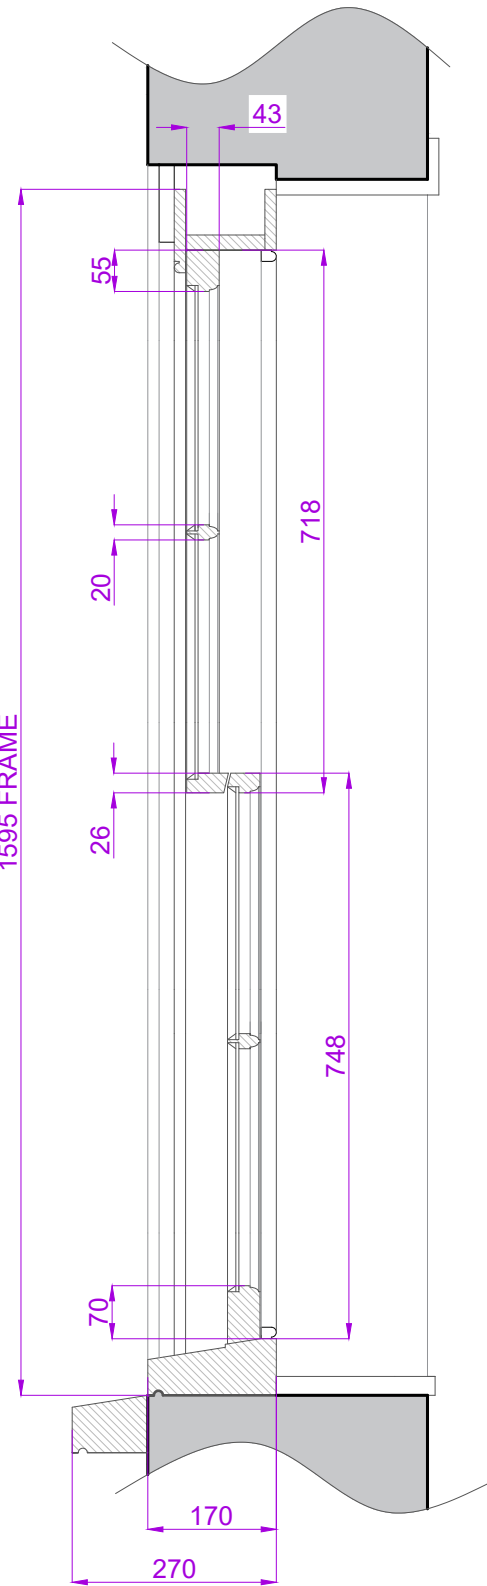

# EXISTING WINDOW DETAIL ITEMS W13 & W14 - SCALE 1:10

6 OVER 6 CORD HUNG SASHES. EXTENDED CILL WITH CILL HORNS. EXTERNAL LINERS TO SIDES AND HEAD. 43mm THICK LEAVES. SINGLE GLAZED WITH 20mm WIDE GLAZING BARS AND GLAZED WITH PUTTY. OVOLO MOULDINGS INTERNALLY. PAINTED WHITE SASHES AND BLUE EXTERNAL FRAME.

### EXTERNAL VIEW - SCALE 1:10

### SECTION - SCALE 1:10

### PLAN - SCALE 1:10