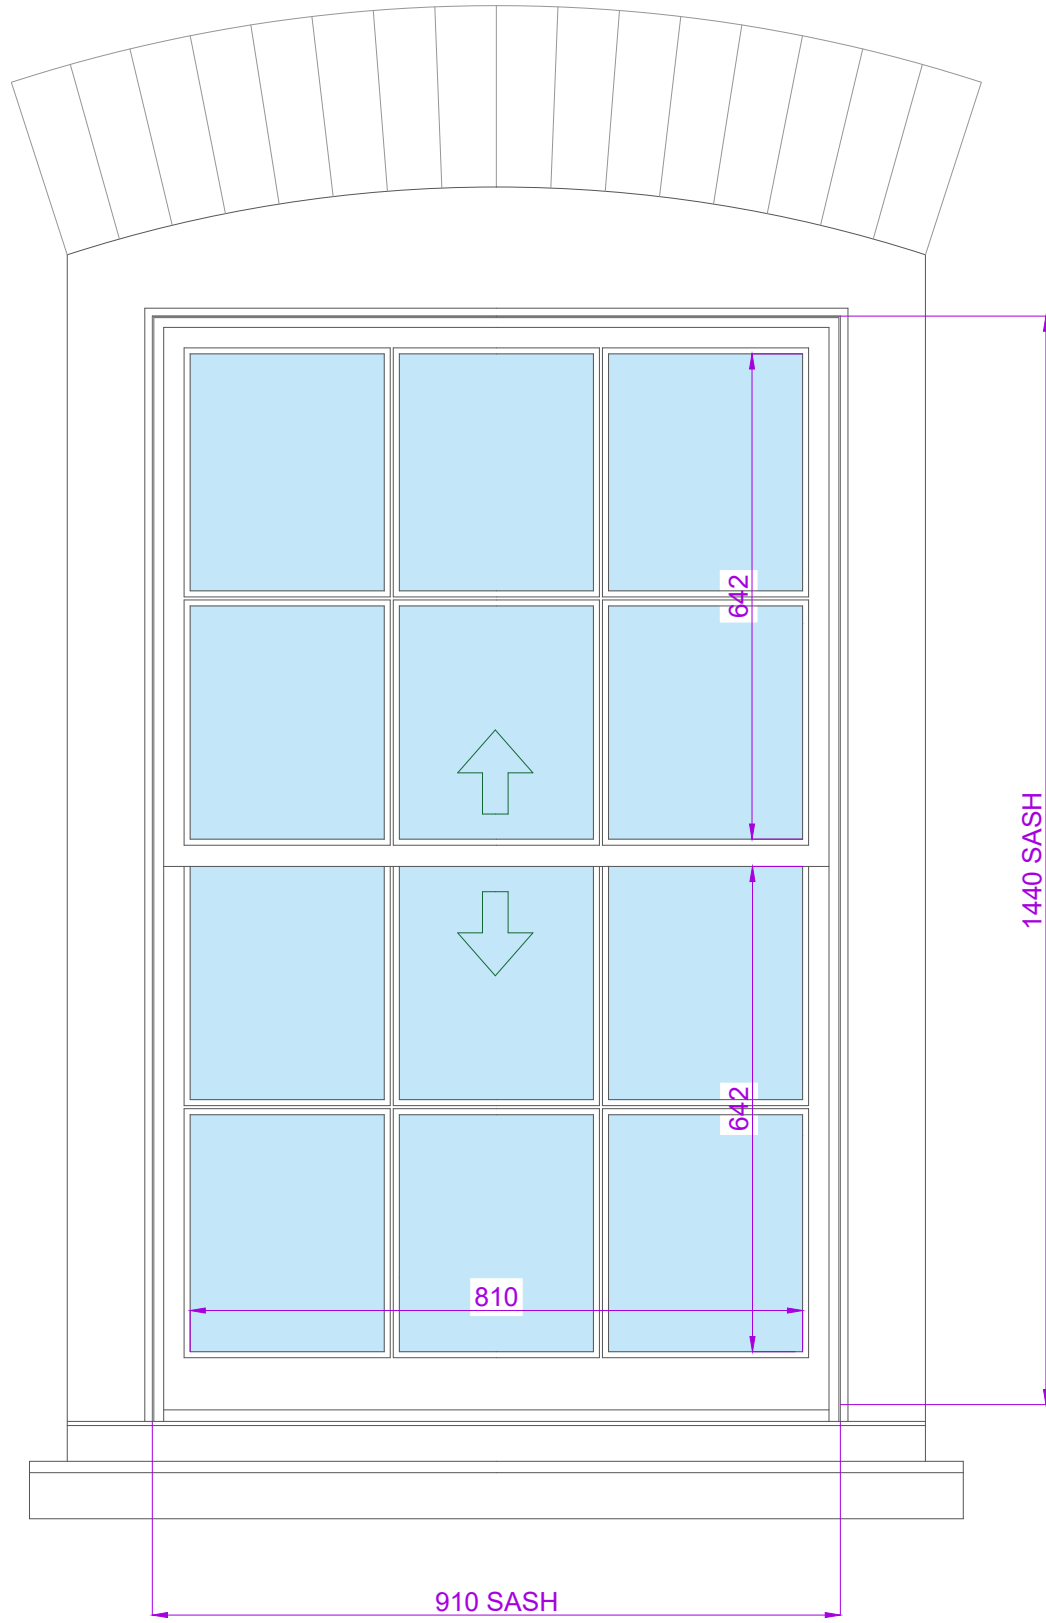

# EXISTING WINDOW DETAIL ITEMS W13 & W14 - SCALE 1:10

6 OVER 6 CORD HUNG SASHES. EXTENDED CILL WITH CILL HORNS. EXTERNAL LINERS TO SIDES AND HEAD. 43mm THICK LEAVES. SINGLE GLAZED WITH 20mm WIDE GLAZING BARS AND GLAZED WITH PUTTY. OVOLO MOULDINGS INTERNALLY. PAINTED WHITE SASHES AND BLUE EXTERNAL FRAME.

CURRENT BOX FRAME TO BE REPAIRED, NEW SASHES FITTED.

### EXTERNAL VIEW - SCALE 1:10

### PLAN - SCALE 1:10