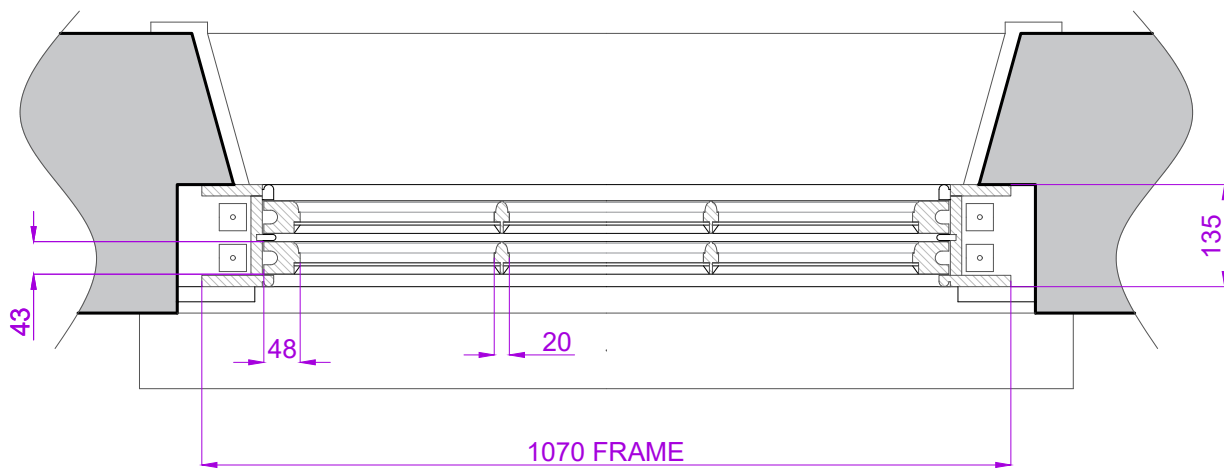

# EXISTING WINDOW DETAIL ITEMS W13 & W14 - SCALE 1:10

6 OVER 6 CORD HUNG SASHES. EXTENDED CILL WITH CILL HORNS. EXTERNAL LINERS TO SIDES AND HEAD. 43mm THICK LEAVES. SINGLE GLAZED WITH 20mm WIDE GLAZING BARS AND GLAZED WITH PUTTY. OVOLO MOULDINGS INTERNALLY. PAINTED WHITE SASHES AND BLUE EXTERNAL FRAME.

### EXTERNAL VIEW - SCALE 1:10

### SECTION - SCALE 1:10

### PLAN - SCALE 1:10