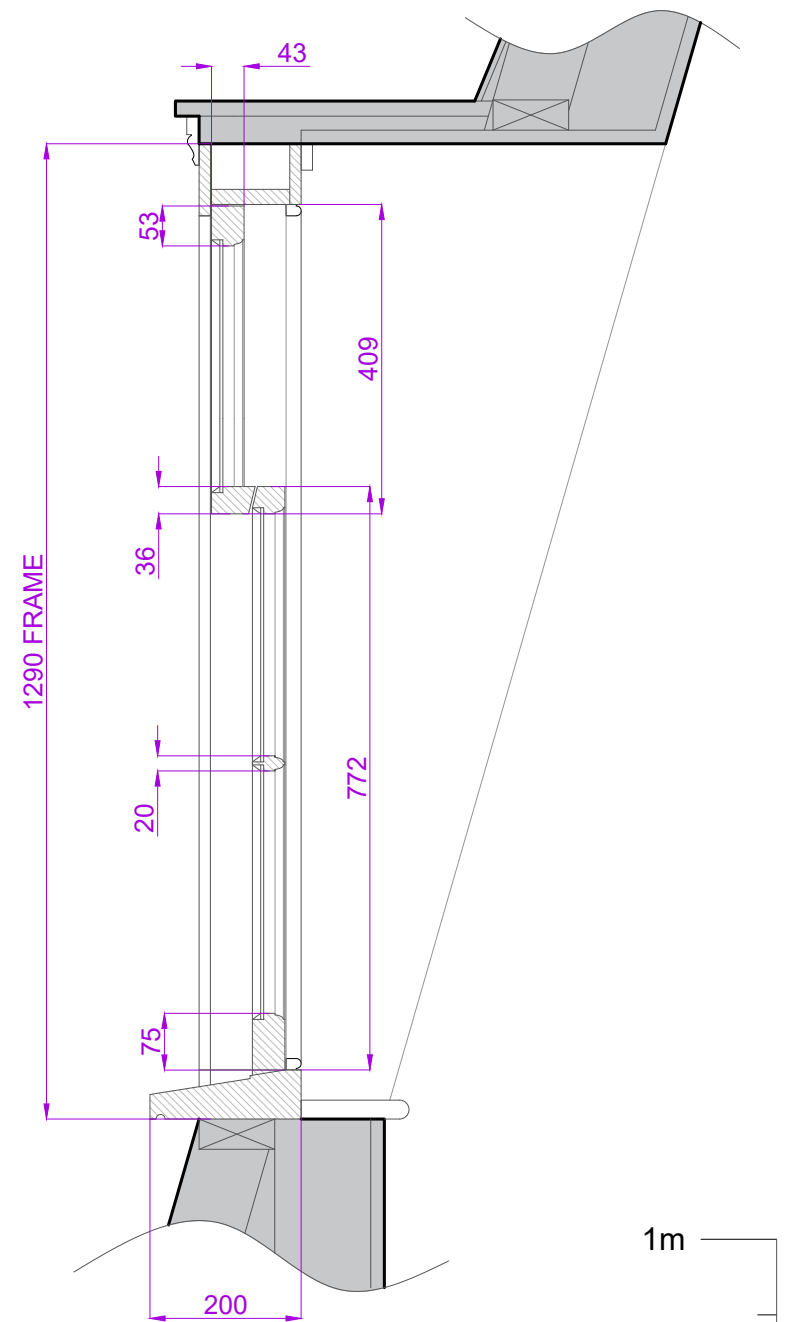

EXISTING WINDOW DETAIL ITEMS W01 & W02 - SCALE 1:10

DORMER WINDOWS, 3 OVER 6 SPIRAL BALANCE HUNG SASHES. EXTENDED CILL WITH CILL HORNS. EXTERNAL LINERS TO SIDES AND HEAD WITH LEAD COVERING TO DORMER CHEEKS. 43mm THICK LEAVES. SINGLE GLAZED WITH 20mm WIDE GLAZING BARS AND GLAZED WITH PUTTY. OVOLO MOULDINGS INTERNALLY. PAINTED WHITE SASHES AND BLUE EXTERNAL FRAME.

CURRENT WINDOW TO BE COMPLETE NEW INCLUDING EXTERNAL LINERS.

EXTERNAL VIEW - SCALE 1:10

SECTION - SCALE 1:10

PLAN - SCALE 1:10