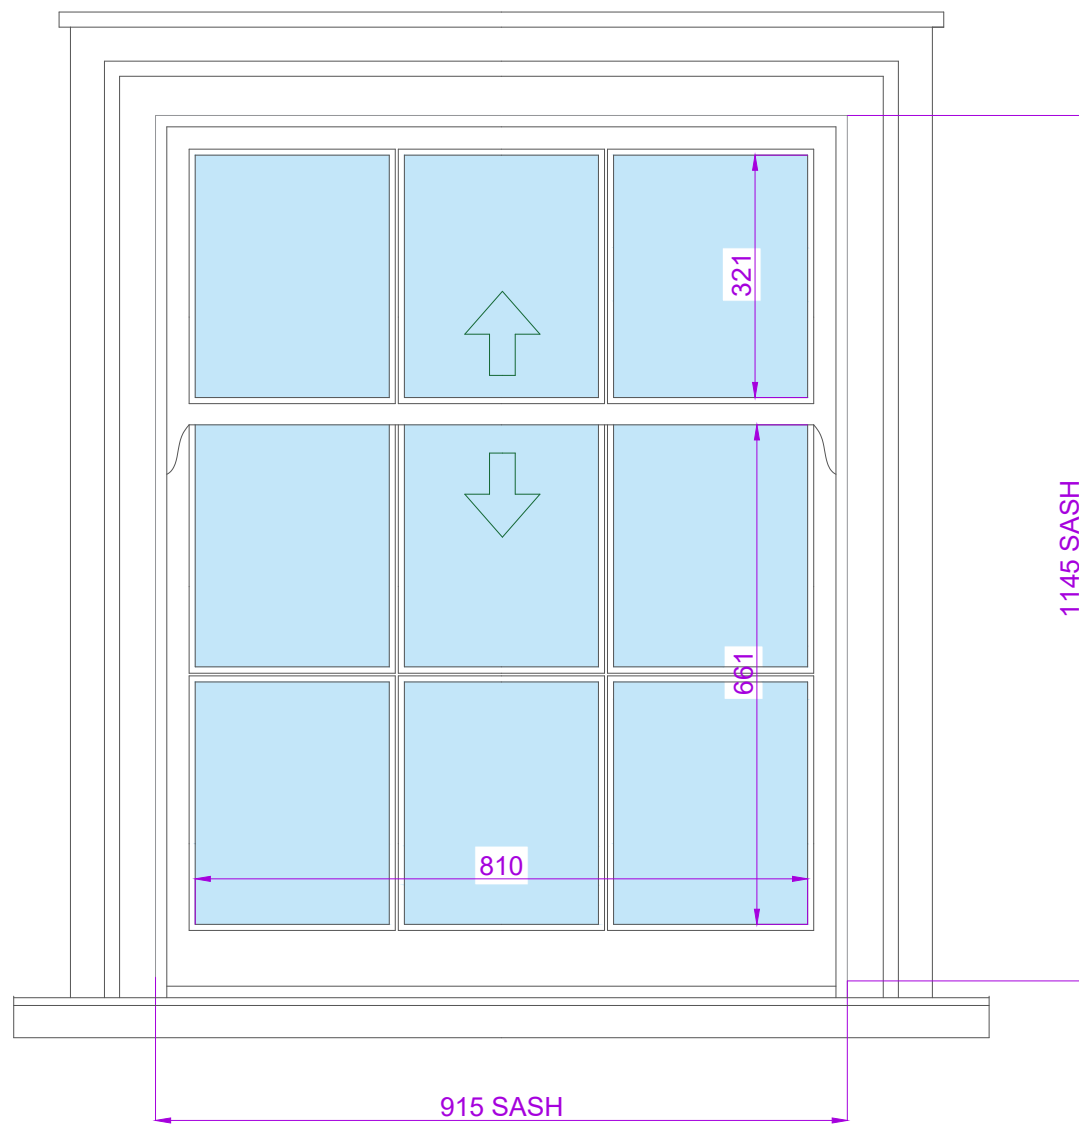

EXISTING WINDOW DETAIL ITEMS W01 & W02 - SCALE 1:10

DORMER WINDOWS, 3 OVER 6 SPIRAL BALANCE HUNG SASHES. EXTENDED CILL WITH CILL HORNS. EXTERNAL LINERS TO SIDES AND HEAD WITH LEAD COVERING TO DORMER CHEEKS. 43mm THICK LEAVES. SINGLE GLAZED WITH 20mm WIDE GLAZING BARS AND GLAZED WITH PUTTY. OVOLO MOULDINGS INTERNALLY. PAINTED WHITE SASHES AND BLUE EXTERNAL FRAME.

CURRENT WINDOW TO BE COMPLETE NEW INCLUDING EXTERNAL LINERS.

EXTERNAL VIEW - SCALE 1:10

SECTION - SCALE 1:10

PLAN - SCALE 1:10