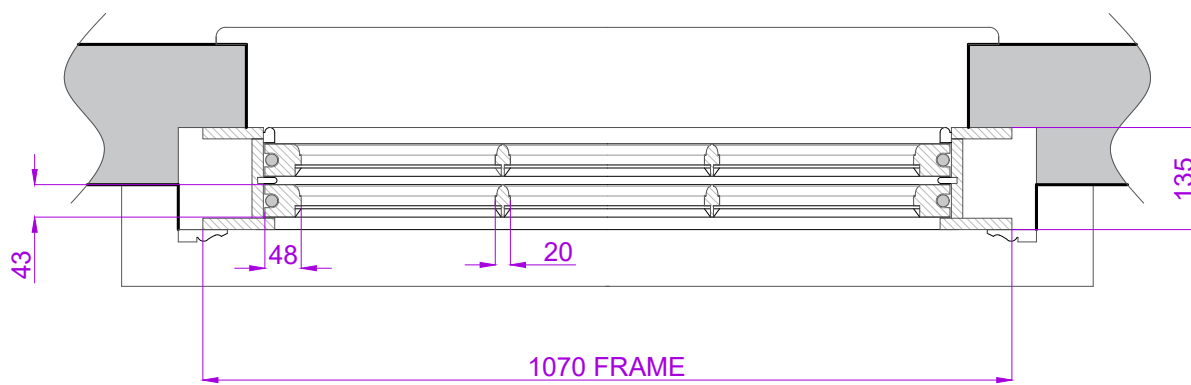

EXISTING WINDOW DETAIL ITEMS W01 & W02 - SCALE 1:10

DORMER WINDOWS, 3 OVER 6 SPIRAL BALANCE HUNG SASHES. EXTENDED CILL WITH CILL HORNS. EXTERNAL LINERS TO SIDES AND HEAD WITH LEAD COVERING TO DORMER CHEEKS. 43mm THICK LEAVES. SINGLE GLAZED WITH 20mm WIDE GLAZING BARS AND GLAZED WITH PUTTY. OVOLO MOULDINGS INTERNALLY. PAINTED WHITE SASHES AND BLUE EXTERNAL FRAME.

CURRENT WINDOW TO BE COMPLETE NEW INCLUDING EXTERNAL LINERS.

EXTERNAL VIEW - SCALE 1:10

SECTION - SCALE 1:10

PLAN - SCALE 1:10