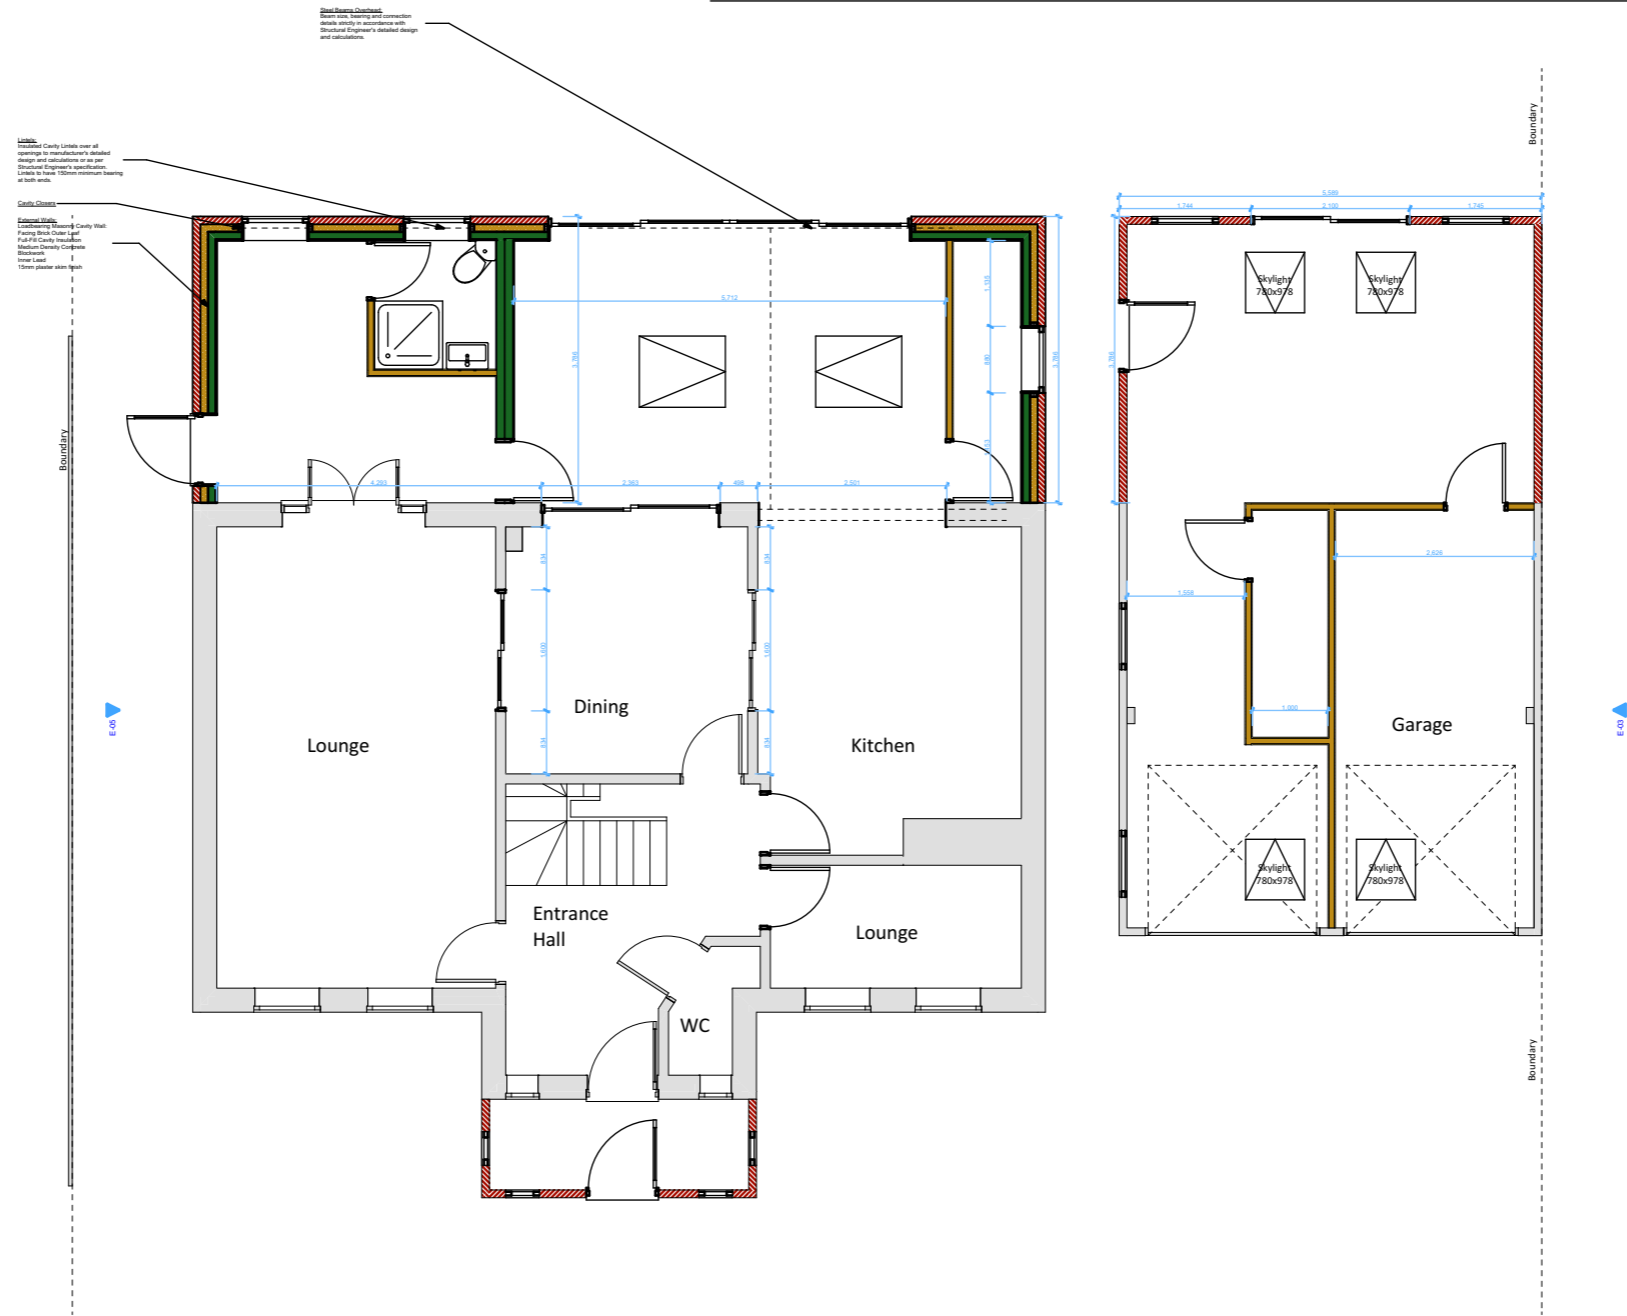

+00-Ground Floor Plan - Proposed

1:100

KEENAN
PROJECT
DESIGNS

KEENAN PROJECT DESIGNS
 0800 233 5787
 INFO@KEENANPROJECTDESIGNS.COM
 WWW.KEENANPROJECTDESIGNS.COM

All Dims in millimeters unless otherwise stated.
 Do not scale except for planning purposes.
 If in doubt - Ask

This drawing is confidential and is the property of Keenan Project Designs Ltd.
 © Copyright

CLIENT:
Beny Sarpong

ADDRESS:
2 Nimrod Dr, Hatfield, AL10 9LS, England

DATE:
16/03/2022

DRAWING SHEET SIZE:
A3

DRAWN BY:
Ivan Sapov

DRAWING NUMBER:
1289 N - 03

PROJECT LEAD:
Amit Gupta

REVISION: N
07/03/2024
Ivan Sapov