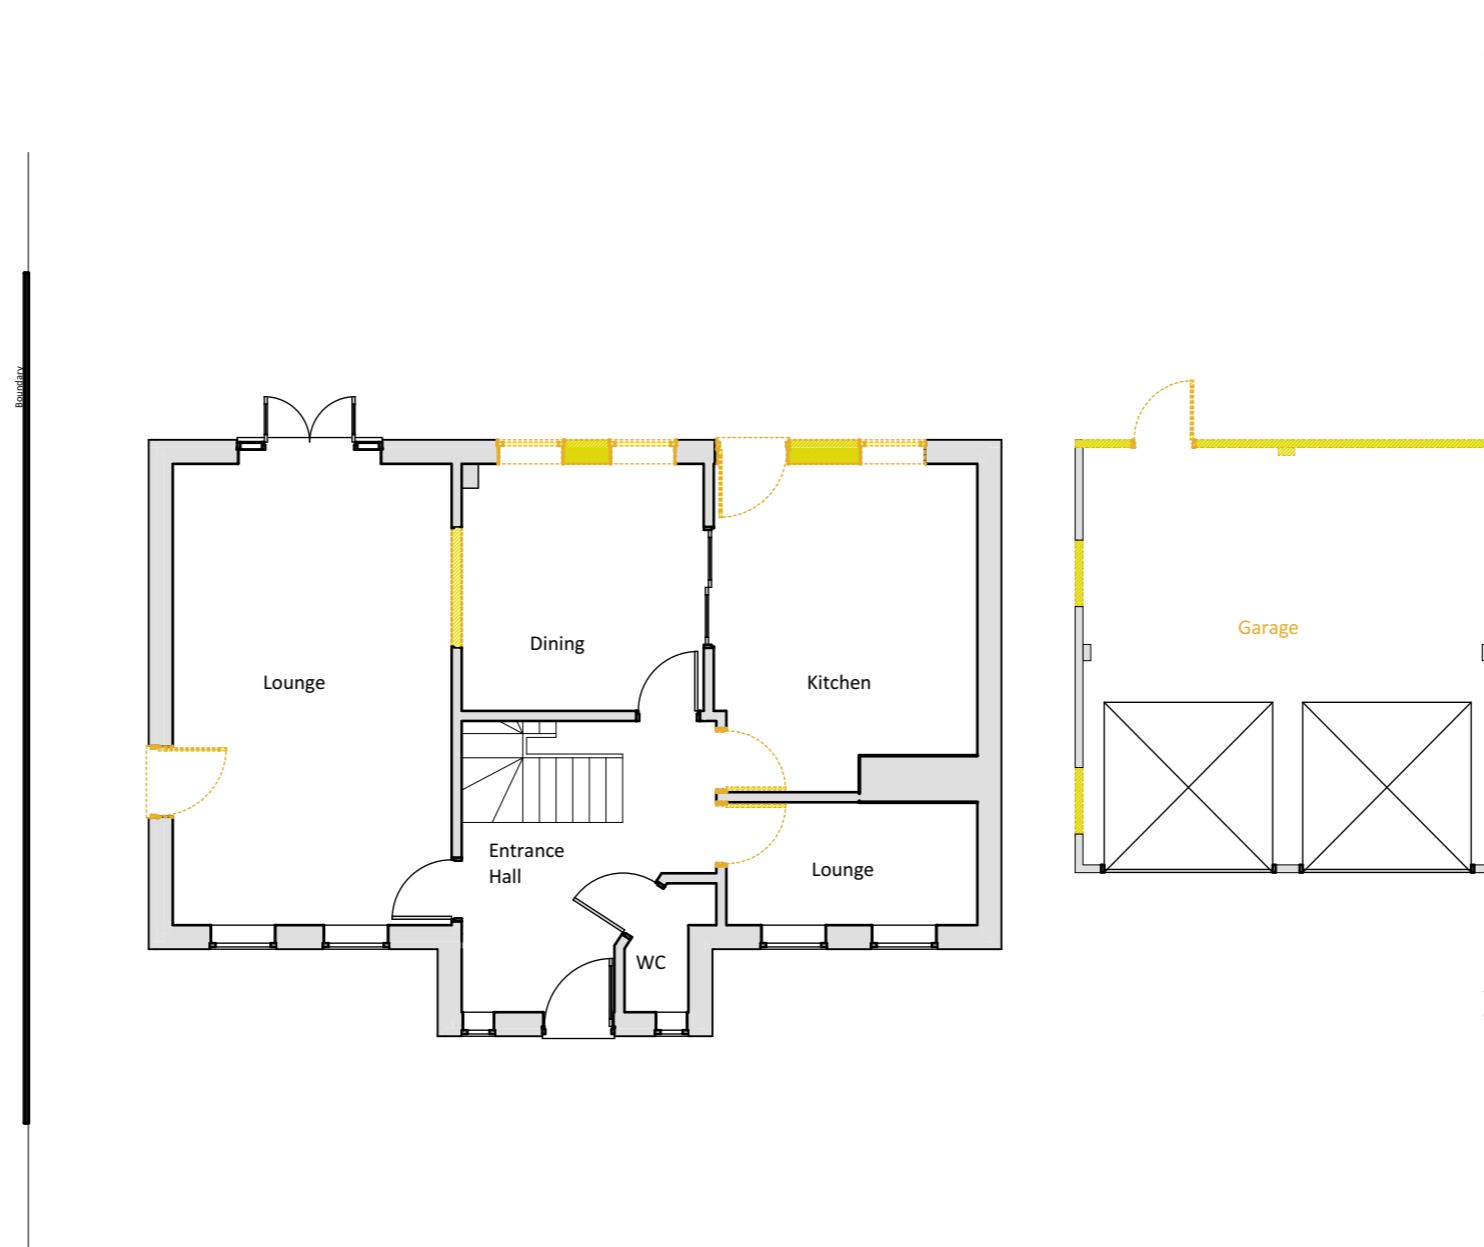

+00-Ground Floor Plan - Demolished

1:100

KEENAN
PROJECT
DESIGNS

KEENAN PROJECT DESIGNS

0800 233 5787
INFO@KEENANPROJECTDESIGNS.COM
WWW.KEENANPROJECTDESIGNS.COM

All Dims in millimeters unless otherwise stated.
Do not scale except for planning purposes.
If in doubt - Ask
This drawing is confidential and is the property of Keenan Project Designs Ltd.
© Copyright

CLIENT:
Beny Sarpong

ADDRESS:
2 Nimrod Dr, Hatfield, AL10 9LS, England

DATE:
16/03/2022

DRAWING SHEET SIZE:
A3

DRAWN BY:
Ivan Sapov

DRAWING NUMBER:
1289 N - 02

PROJECT LEAD:
Amit Gupta

REVISION: N
07/03/2024
Ivan Sapov