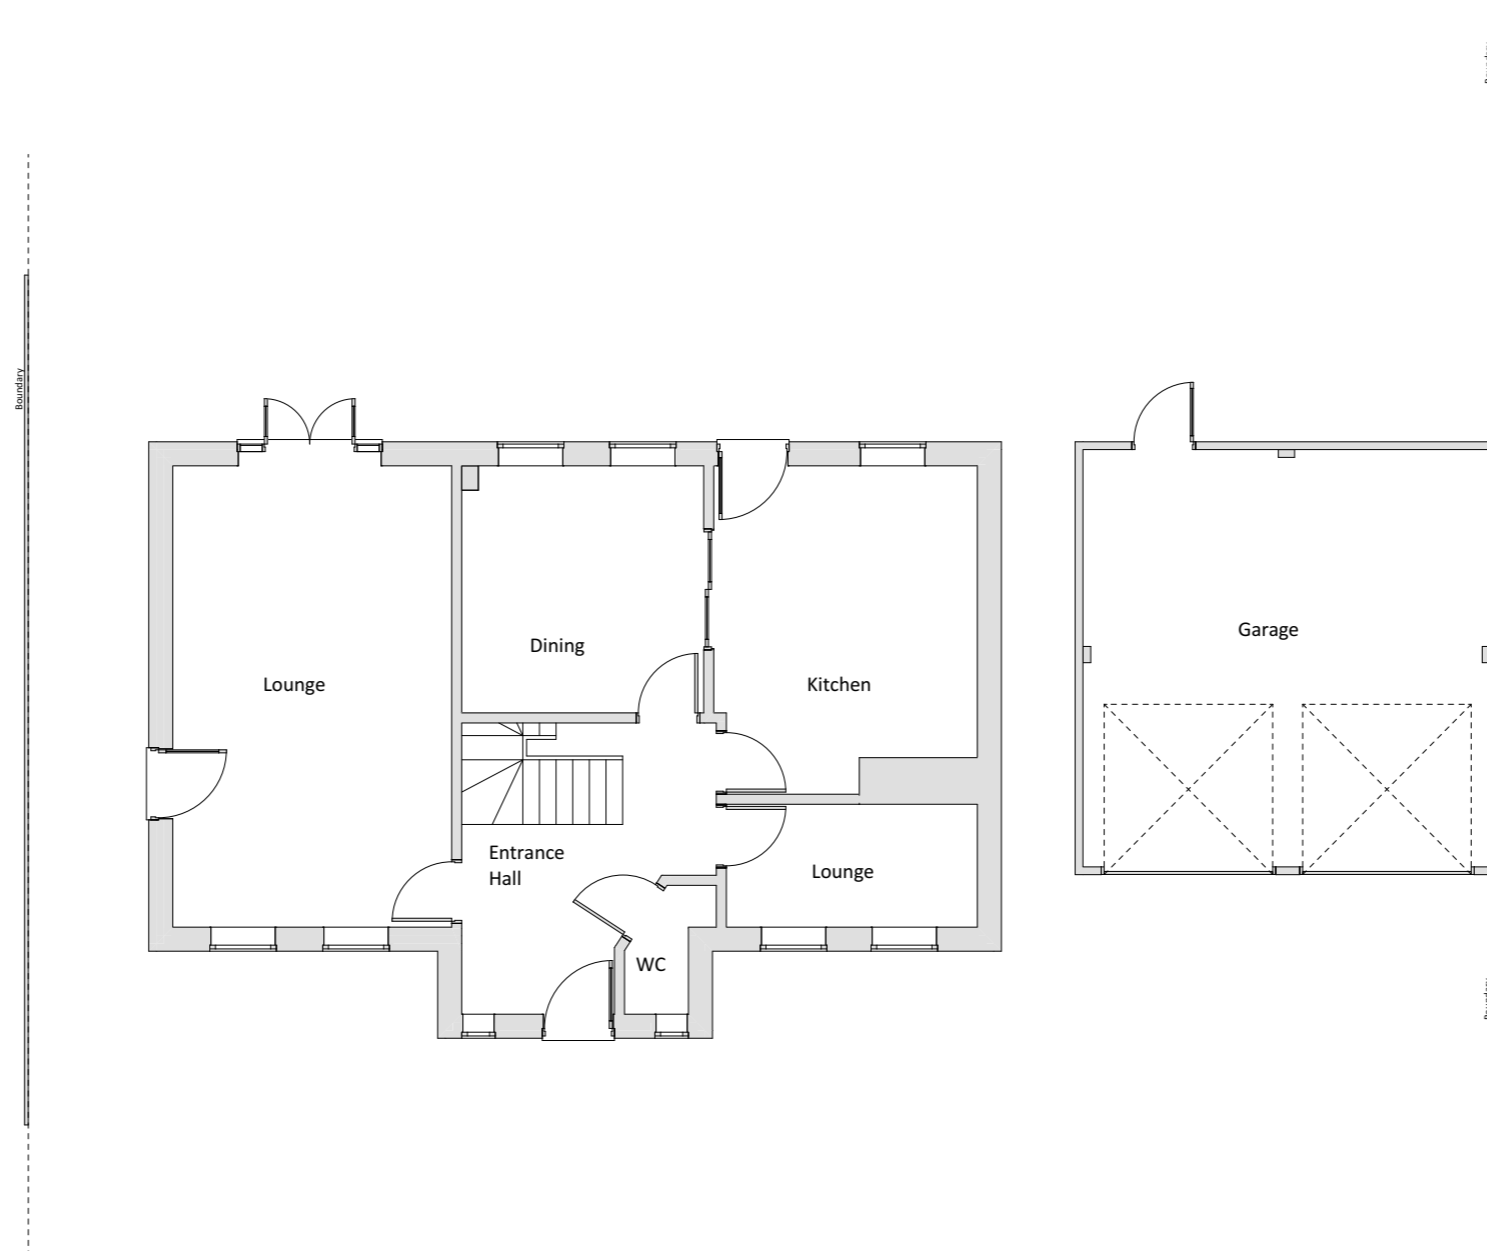

+00-Ground Floor Plan - Existing

1:100

KEENAN
PROJECT
DESIGNS

KEENAN PROJECT DESIGNS

0800 233 5787
INFO@KEENANPROJECTDESIGNS.COM
WWW.KEENANPROJECTDESIGNS.COM

All Dims in millimeters unless otherwise stated.
Do not scale except for planning purposes.
If in doubt - Ask
This drawing is confidential and is the property of Keenan Project Designs Ltd.
© Copyright

CLIENT:
Beny Sarpong

ADDRESS:
2 Nimrod Dr, Hatfield, AL10 9LS, England

DATE:
16/03/2022

DRAWING SHEET SIZE:
A3

DRAWN BY:
Ivan Sapov

DRAWING NUMBER:
1289 N - 01

PROJECT LEAD:
Amit Gupta

REVISION: N
07/03/2024
Ivan Sapov