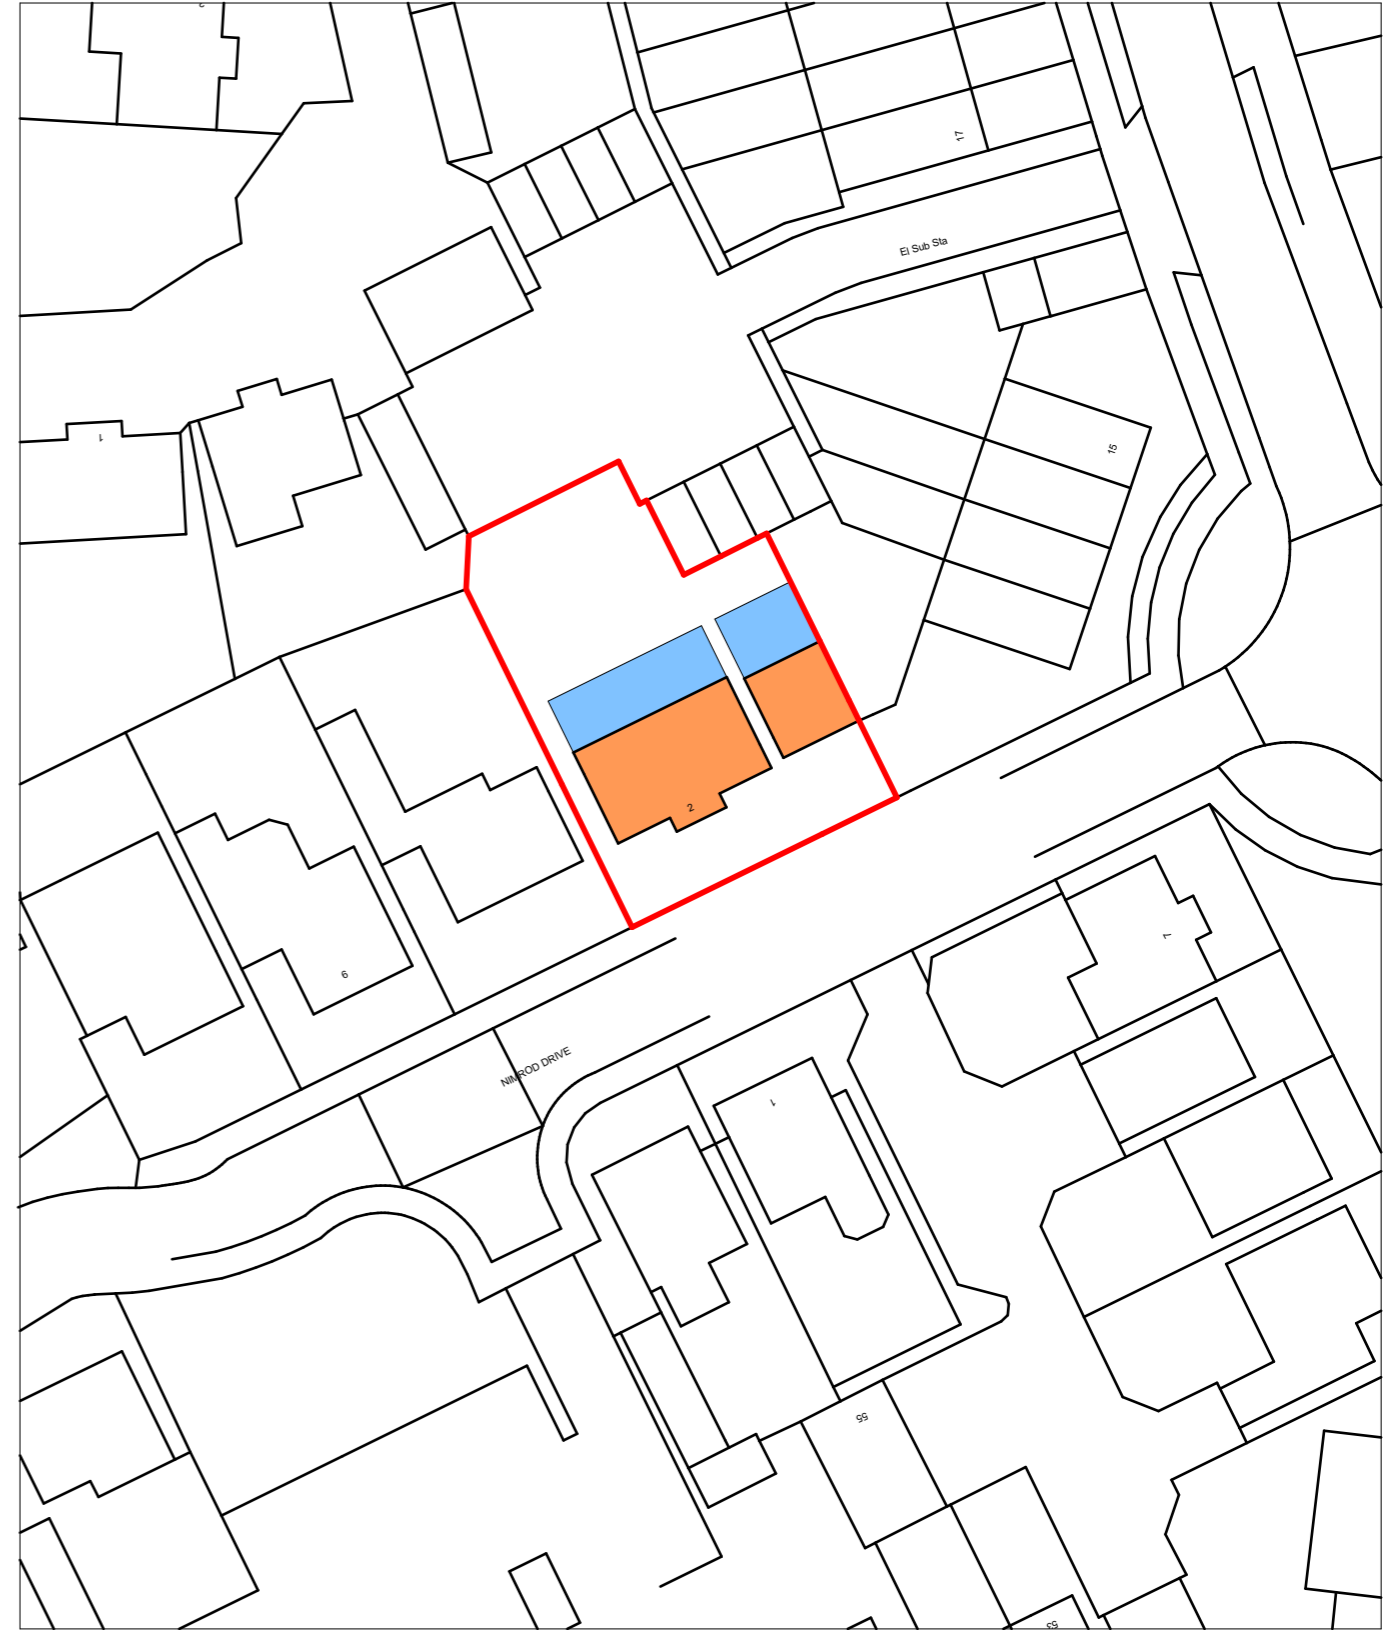

Proposed Site Layout

1:500

KEENAN
PROJECT
DESIGNS

KEENAN PROJECT DESIGNS

0800 233 5787
INFO@KEENANPROJECTDESIGNS.COM
WWW.KEENANPROJECTDESIGNS.COM

All Dims in millimeters unless otherwise stated.
Do not scale except for planning purposes.
If in doubt - Ask
This drawing is confidential and is the property of Keenan Project Designs Ltd.
© Copyright

CLIENT:
Beny Sarpong

ADDRESS:
2 Nimrod Dr, Hatfield, AL10 9LS, England

DATE:
16/03/2022

DRAWING SHEET SIZE:
A3

DRAWN BY:
Ivan Sapov

DRAWING NUMBER:
1289 L - 07

PROJECT LEAD:
Amit Gupta

REVISION: L
24/10/2023
Ivan Sapov